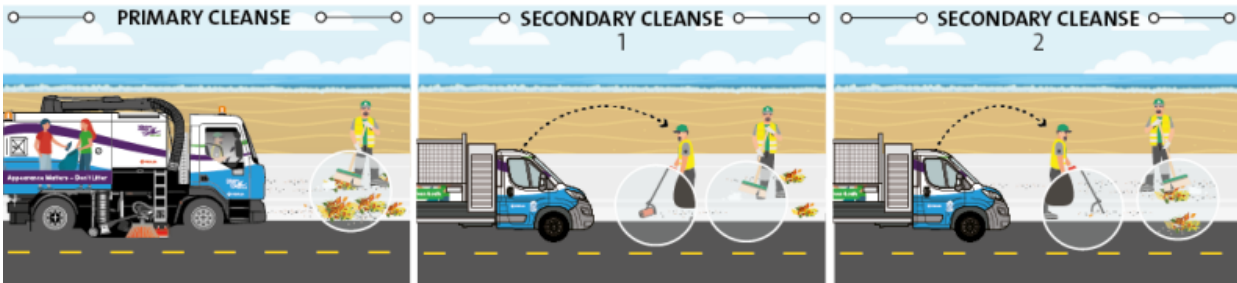

## Street Cleansing in the DDC Area

Locations identified as Zone Z have a daily cleanse and continuous sweeper presence.

The cleansing methodology for Zones 2A, 2B, 3 & 4 is as described below:

Integrated Cleansing is delivered in accordance to a 3-2-1 approach to frequencies. That is, over the course of a Cleansing cycle, each locality receives one Primary Cleanse (1), and two Secondary Cleanses (2), making a total of three Cleanses (3). This approach is illustrated below;