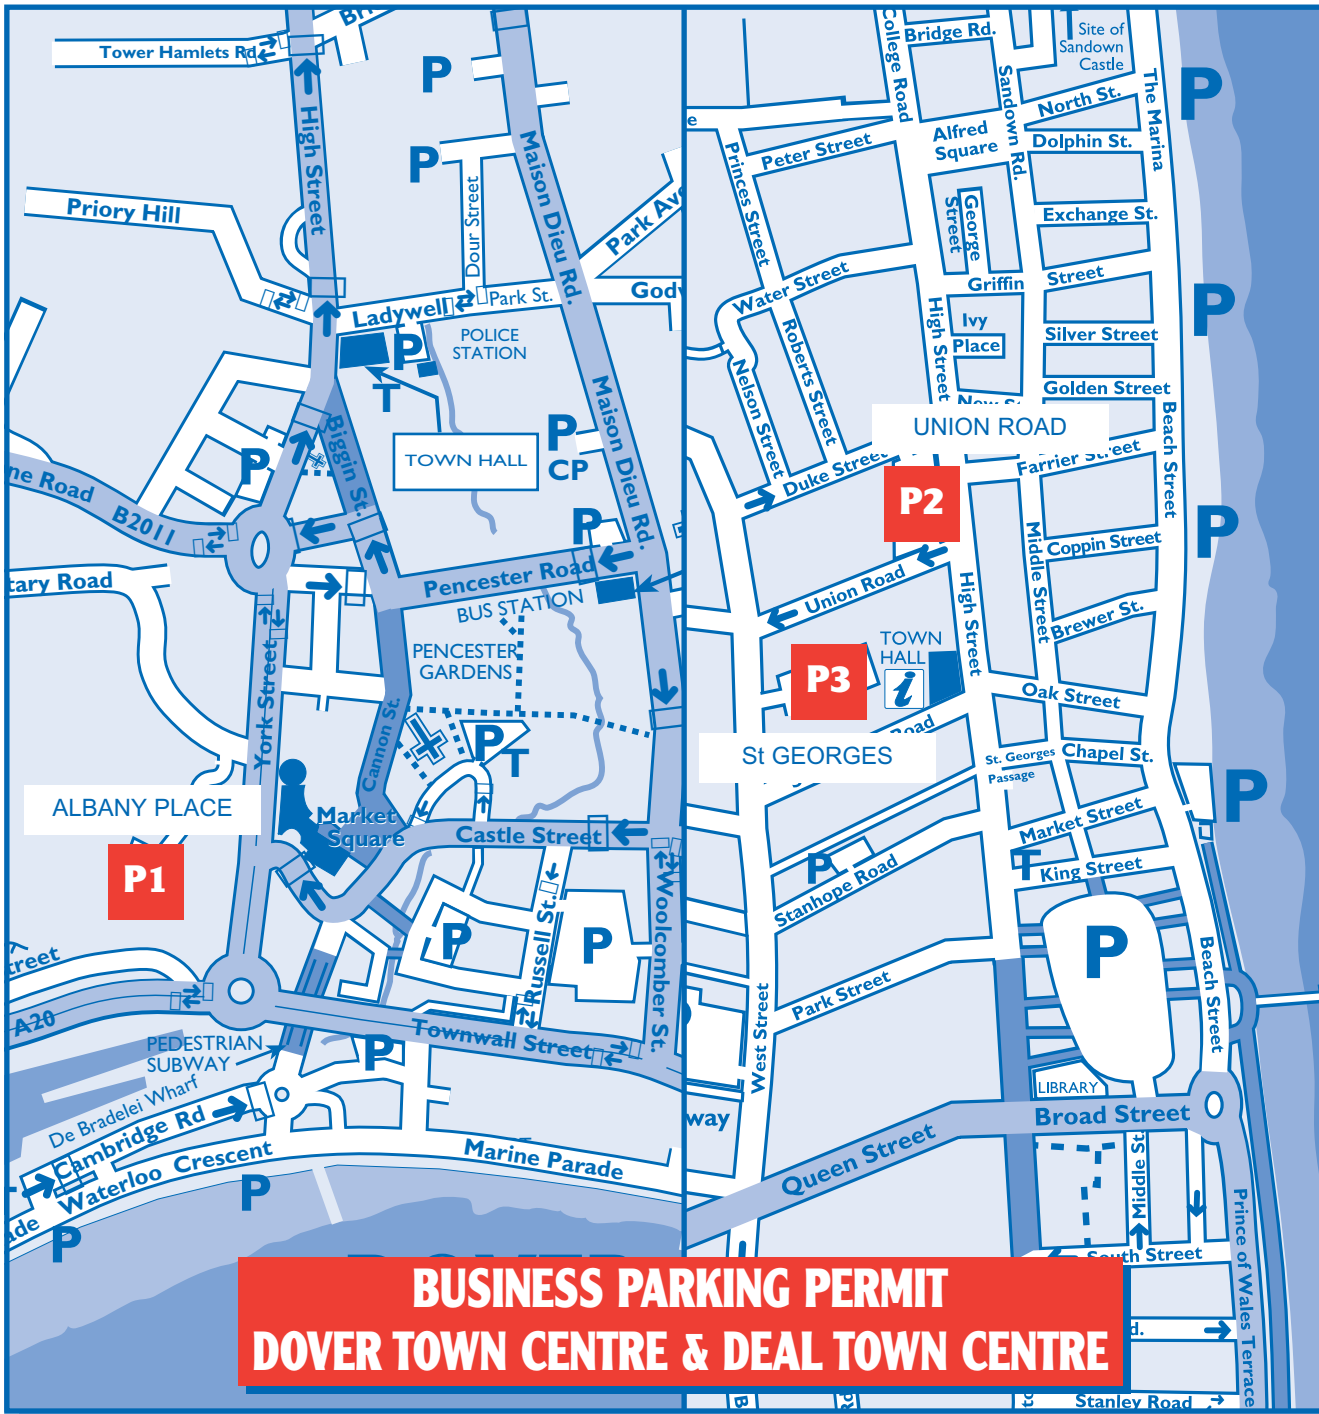

Business Parking Permit

DOVER OR DEAL

The Business Parking Permit is valid for use in the marked bays in the following car parks:

DOVER
Albany Place Car Park - **P1**

OR

DEAL
Union Road Car Park - **P2**
St Georges Car Park - **P3**

Permit Cost:

- £125 incl. VAT - Twelve Monthly Ticket
- £65 incl. VAT - Six Monthly Ticket
- £35 incl. VAT - Three Monthly Ticket

PARKING SERVICES

BUSINESS PARKING PERMIT DOVER TOWN CENTRE & DEAL TOWN CENTRE