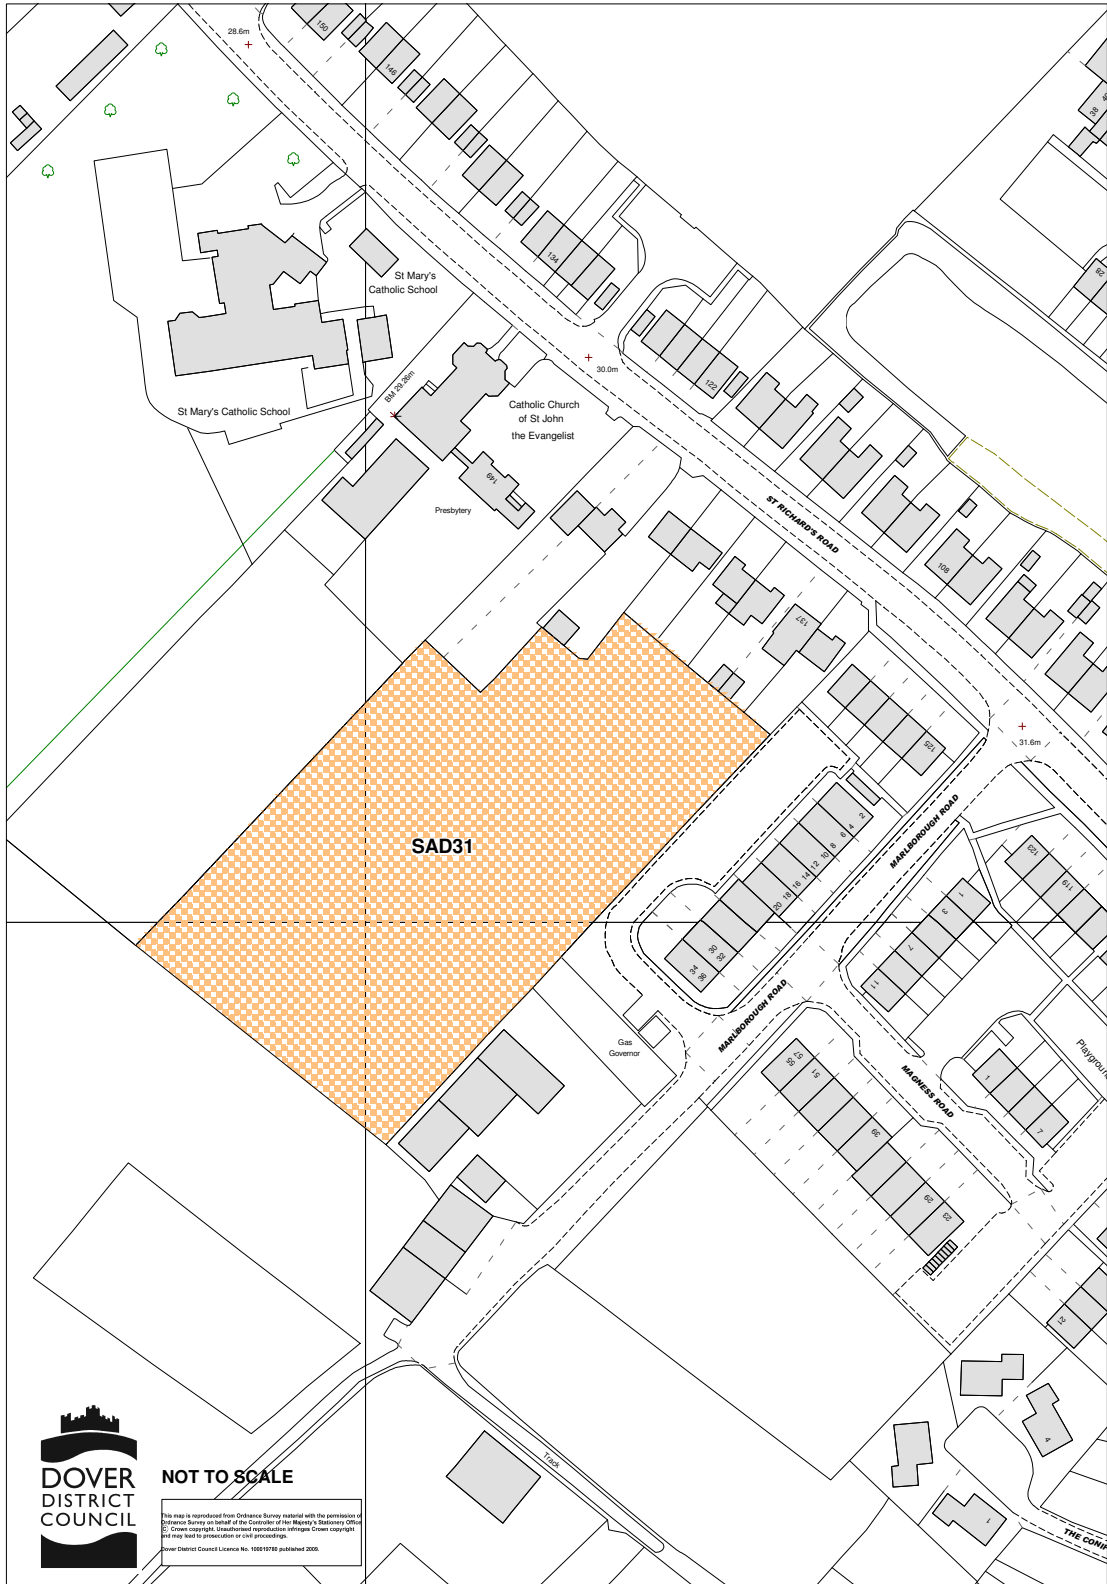

1 Land behind 133 - 147 St Richards Road

1.1 This site was suggested during the Site Allocations Document Preferred Options consultation in 2008.

Box 1

SAD31

Location: Land to the rear of 133 - 147 St Richards Road

Area: 0.75Ha

Indicative number of Homes: 22

Picture 1.1 Land to the rear of 133 - 147 St Richards Road