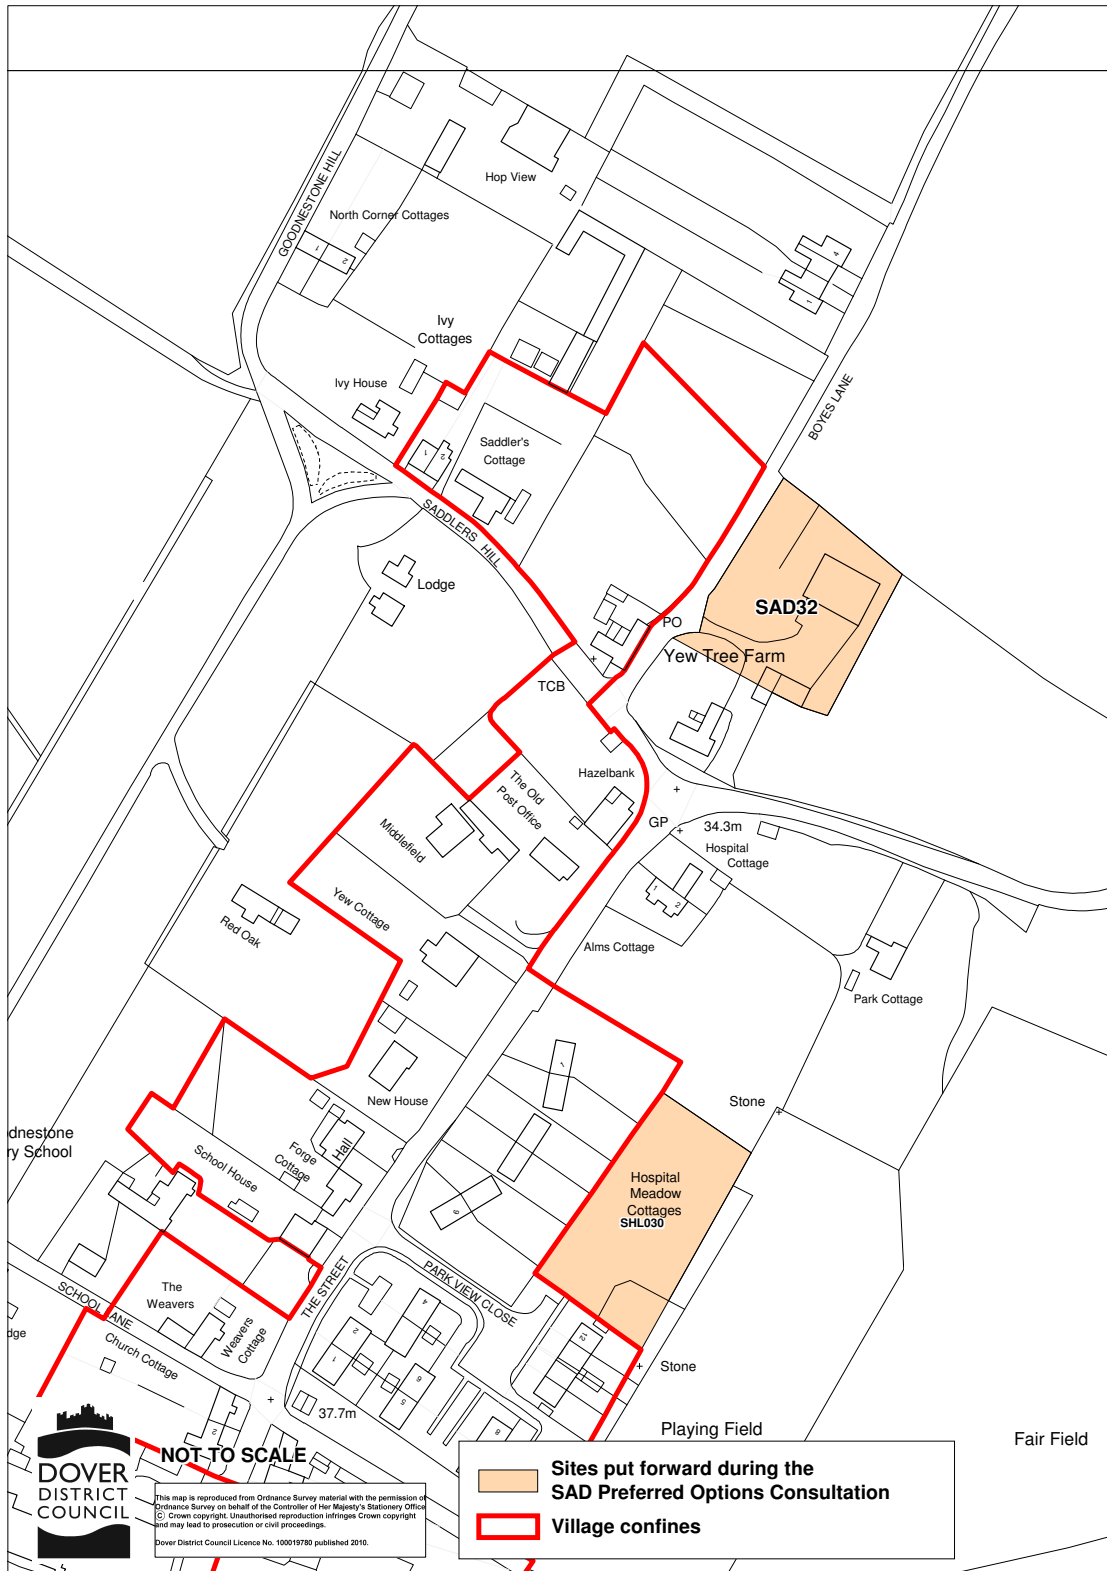

1 Land at Yew Tree Farm, Boyes Lane, Goodnestone

1.1 This site was suggested during the Site Allocation Document Preferred Options consultation in 2008.

Box 1

SAD32

Location: Land at Yew Tree Farm, Boyes Lane, Goodnestone

Area: 0.22 Ha

Indicative number of Homes: 6

Figure 1.1 Land at Yew Tree Farm