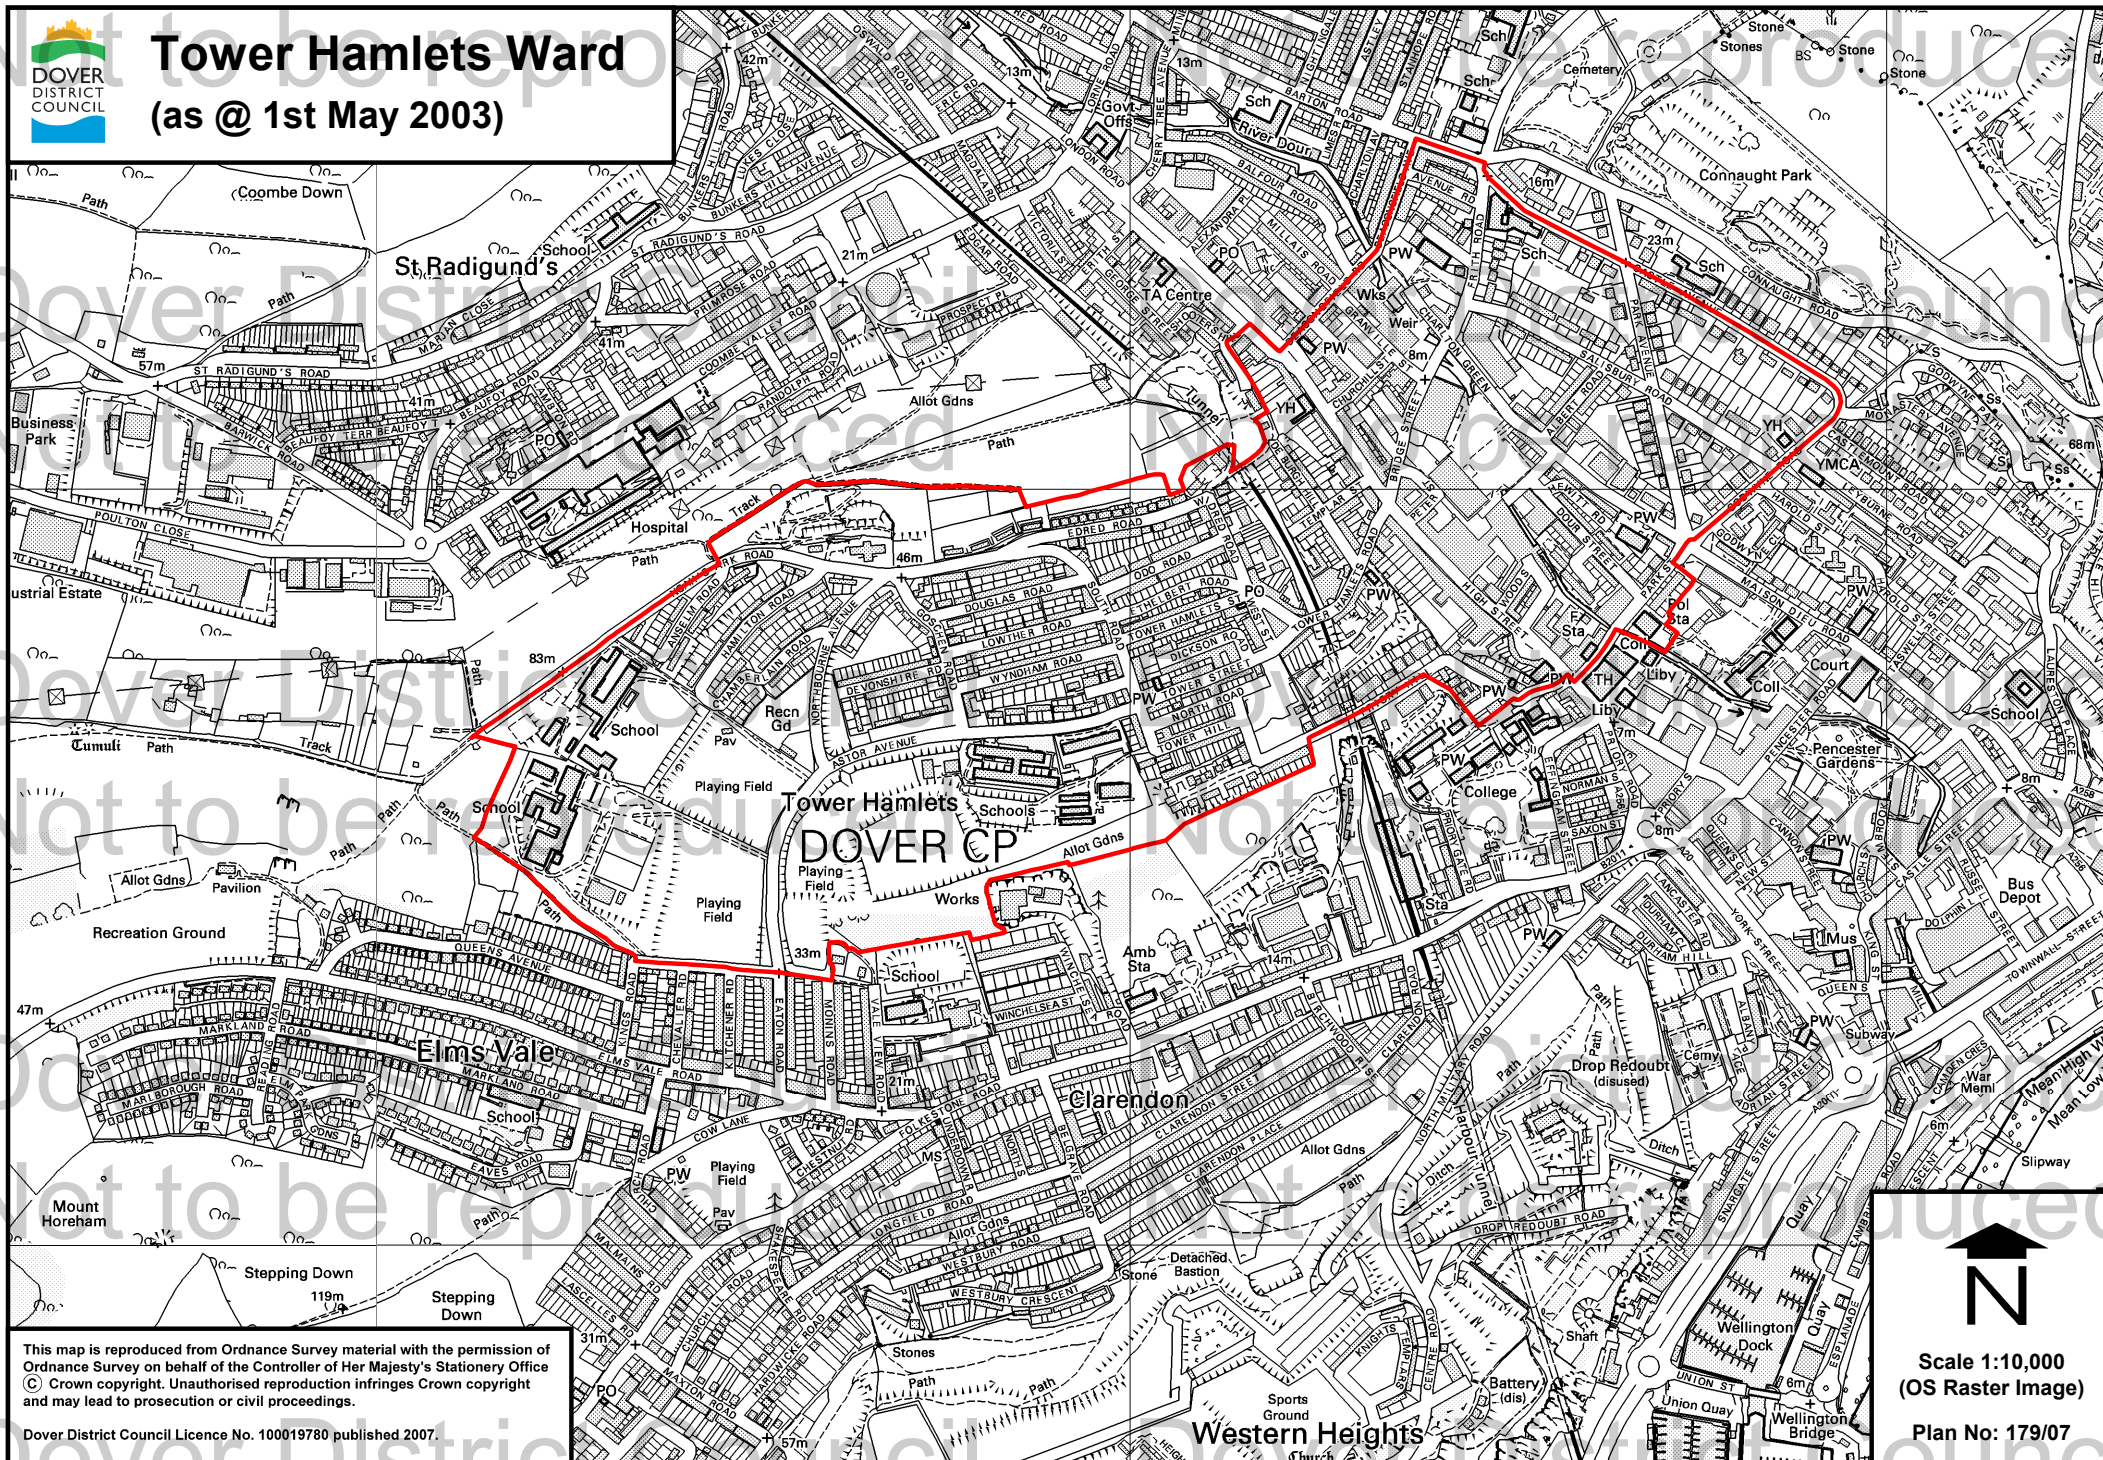

# Tower Hamlets Ward

(as @ 1st May 2003)

This map is reproduced from Ordnance Survey material with the permission of Ordnance Survey on behalf of the Controller of Her Majesty's Stationery Office © Crown copyright. Unauthorised reproduction infringes Crown copyright and may lead to prosecution or civil proceedings.

Dover District Council Licence No. 100019780 published 2007.

Scale 1:10,000  
(OS Raster Image)

Plan No: 179/07