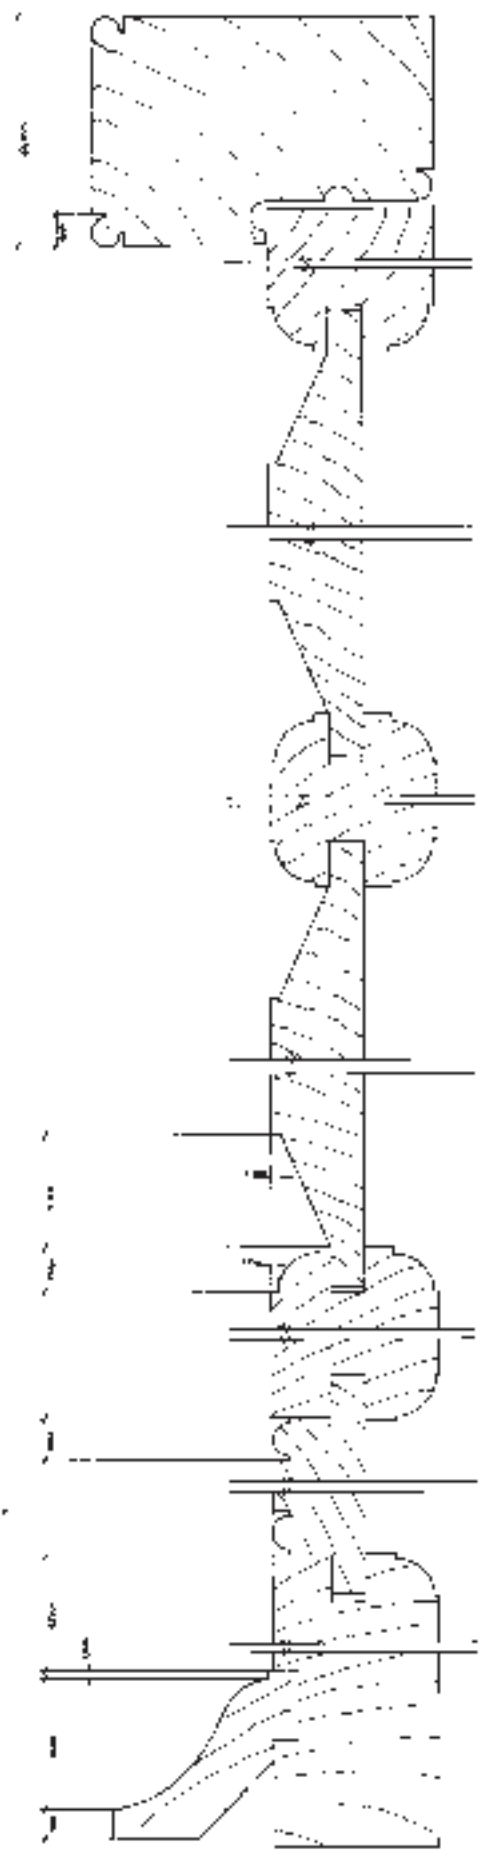

TYPICAL JOINERY DETAILS FOR A SIX PANELLED DOOR

SCALE - FULL SIZE

SCALE - 1/10