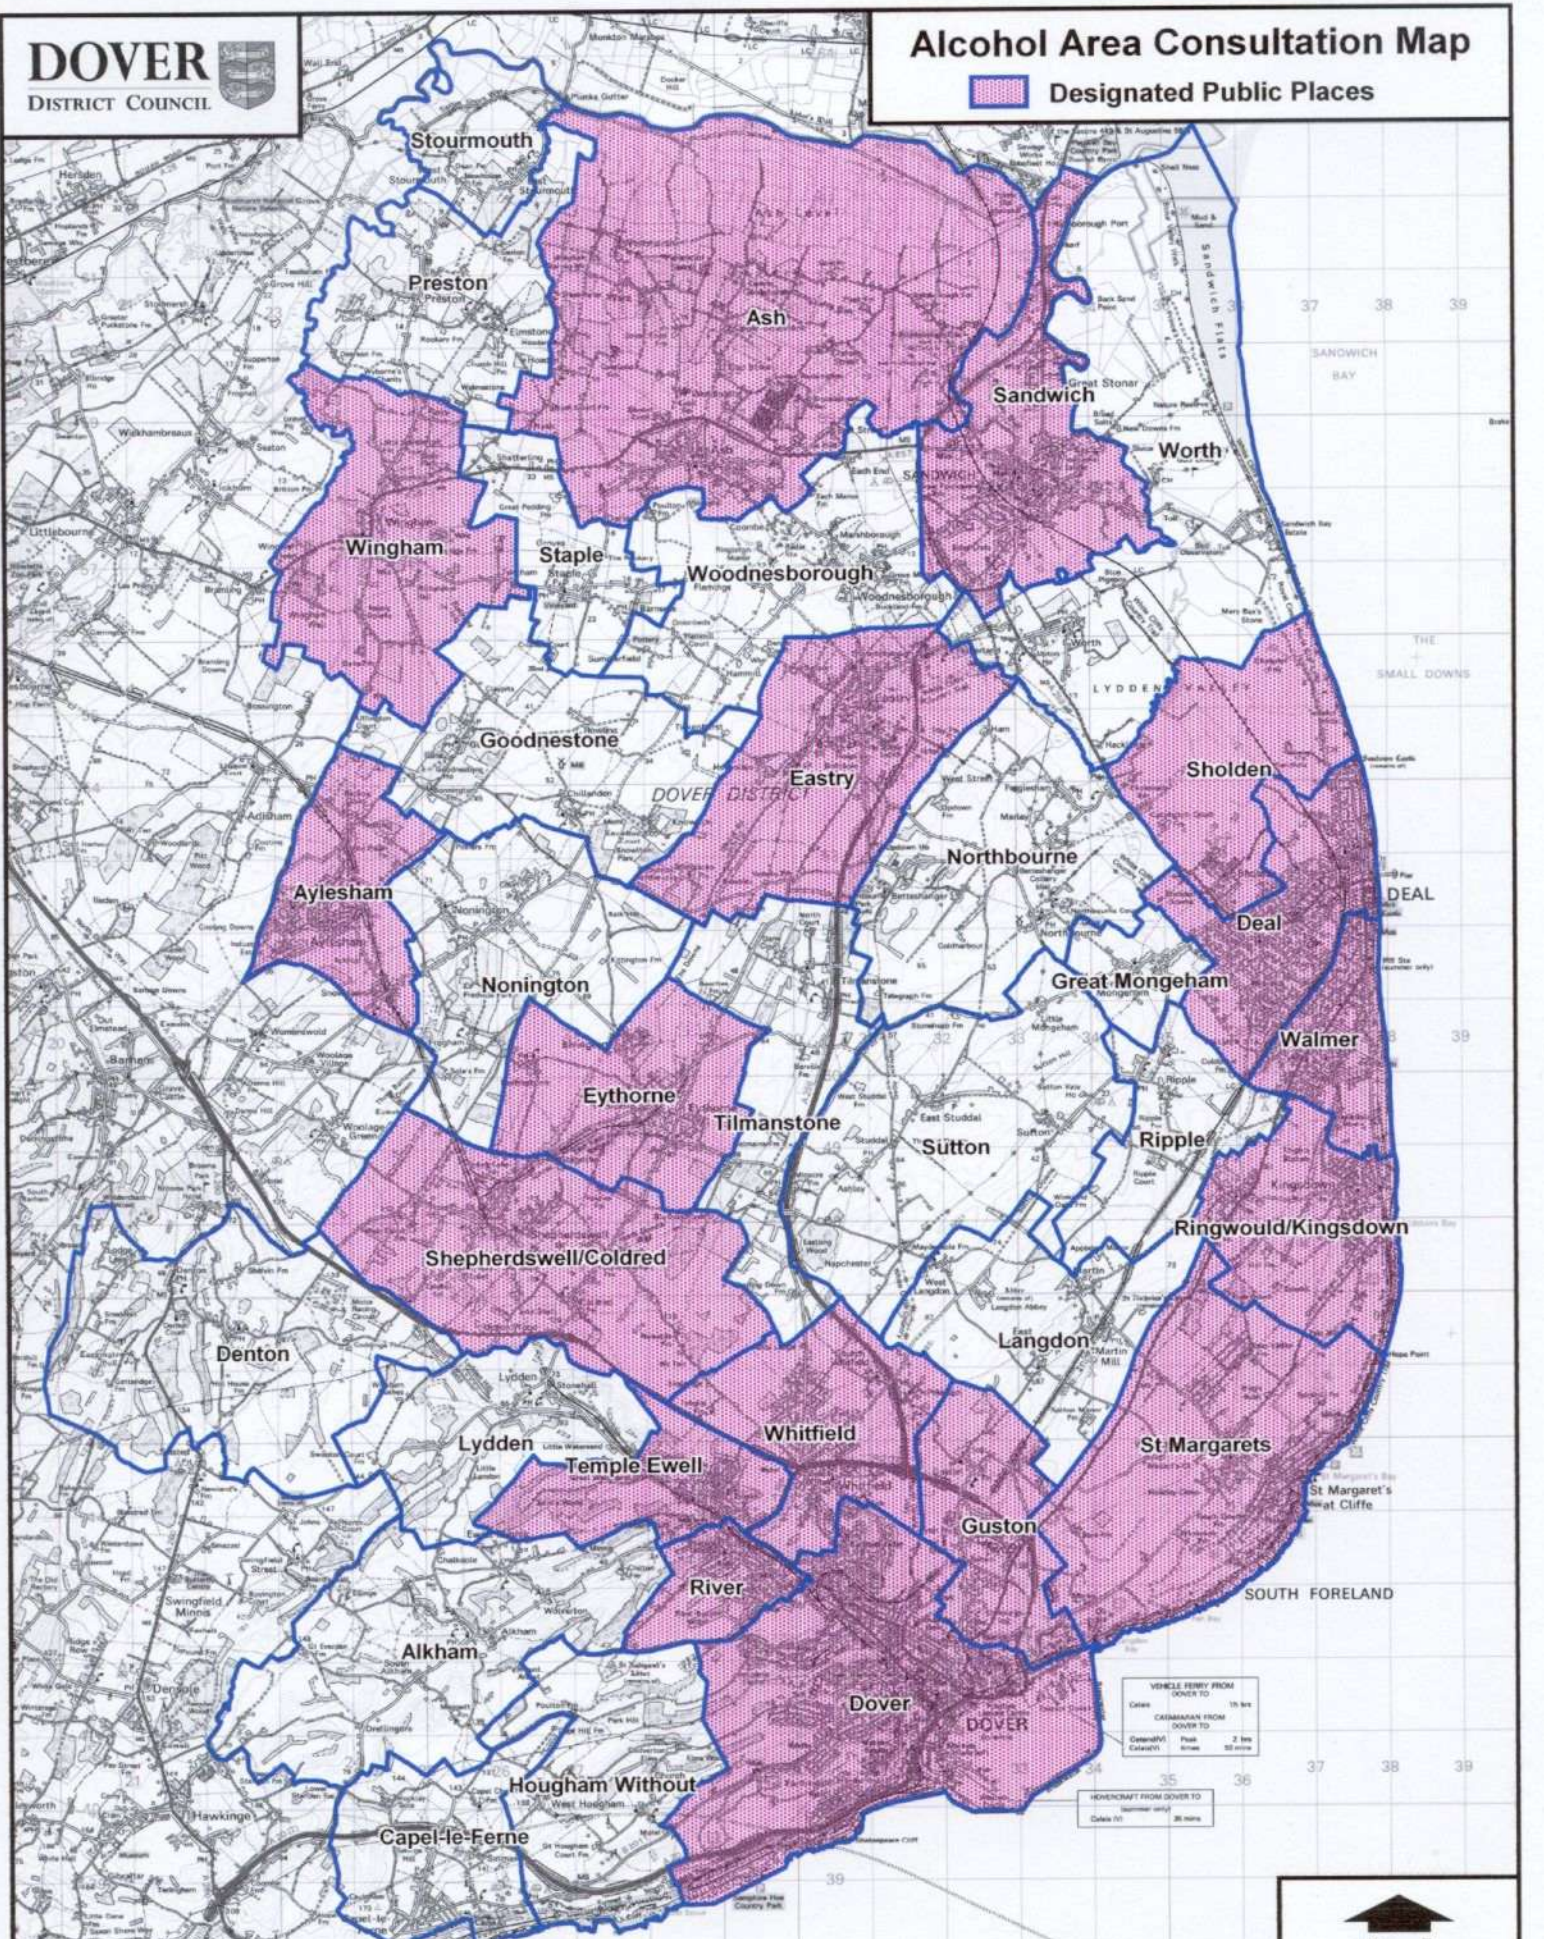

# Alcohol Area Consultation Map

 Designated Public Places

VEHICLE FERRY FROM DOVER TO	
Cales	15 mins
CARRIAGES FROM DOVER TO	
Cales(V)	2 hrs 30 mins
Cales(V)	30 mins
HOWENHAM FROM DOVER TO	
Cales (V)	30 mins

This map is reproduced from Ordnance Survey material with the permission of Ordnance Survey on behalf of the Controller of Her Majesty's Stationery Office © Crown copyright. Unauthorised reproduction infringes Crown copyright and may lead to prosecution or civil proceedings.