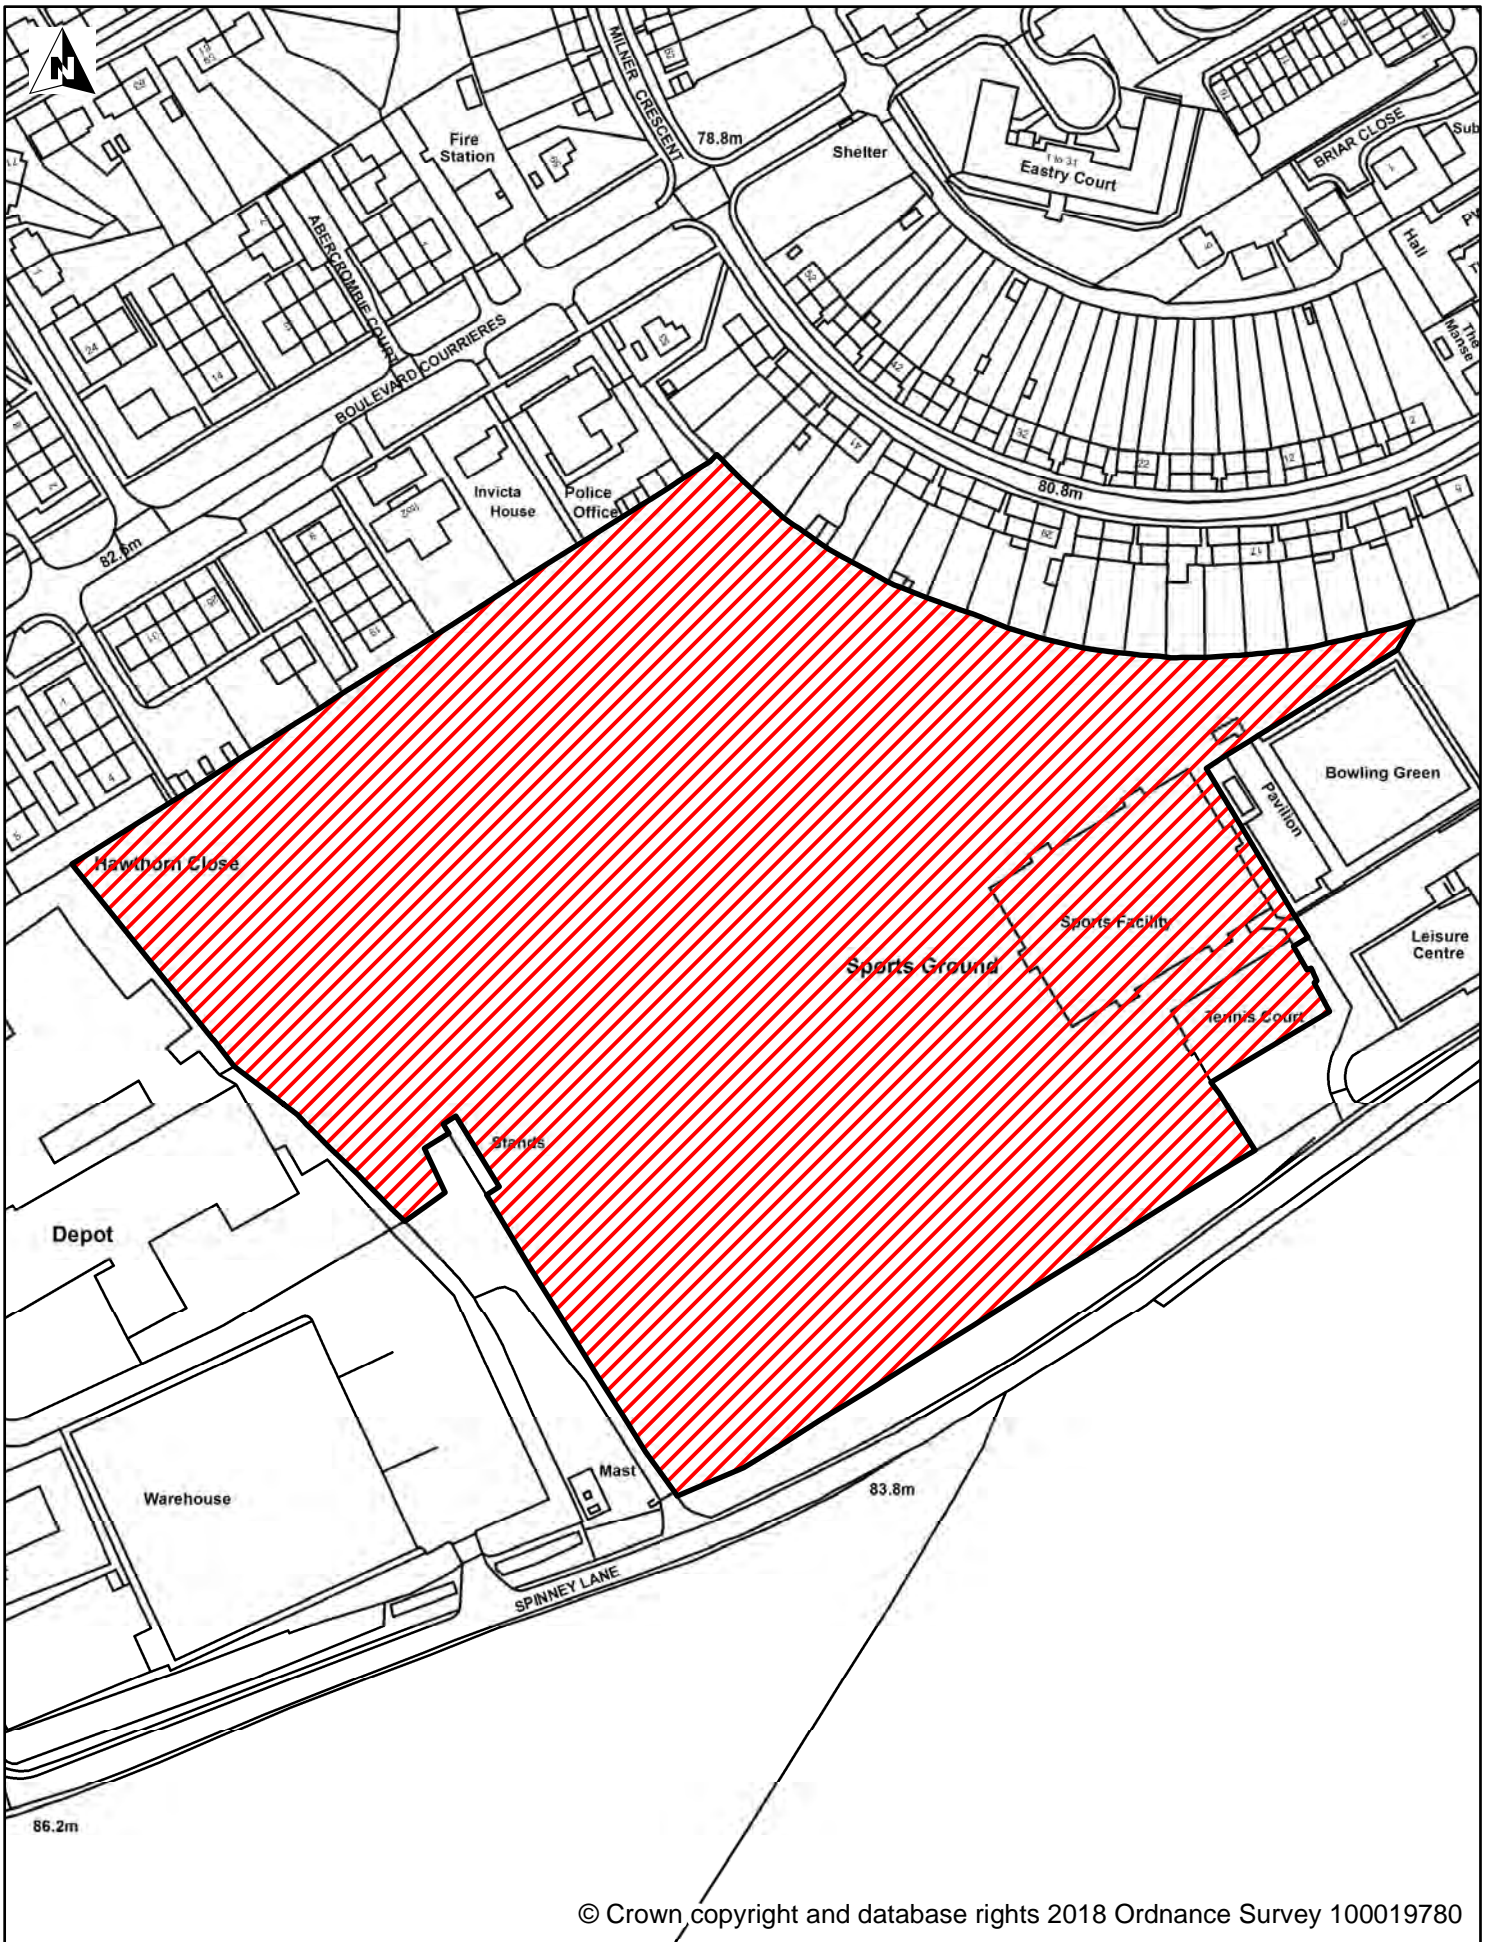

© Crown copyright and database rights 2018 Ordnance Survey 100019780

Dover District Council
Honeywood Close
White Cliffs Business Park
Whitfield
DOVER
CT16 3PJ

Dover District Council Public Spaces Protection Order-

Schedule 2 Map 3

Aylesham & Snowdown Welfare & Sports Club Sporting Pitches & MUGAs

Legend

- Dog Exclusion
- Dogs On Leads
- Seasonal Dog Bans