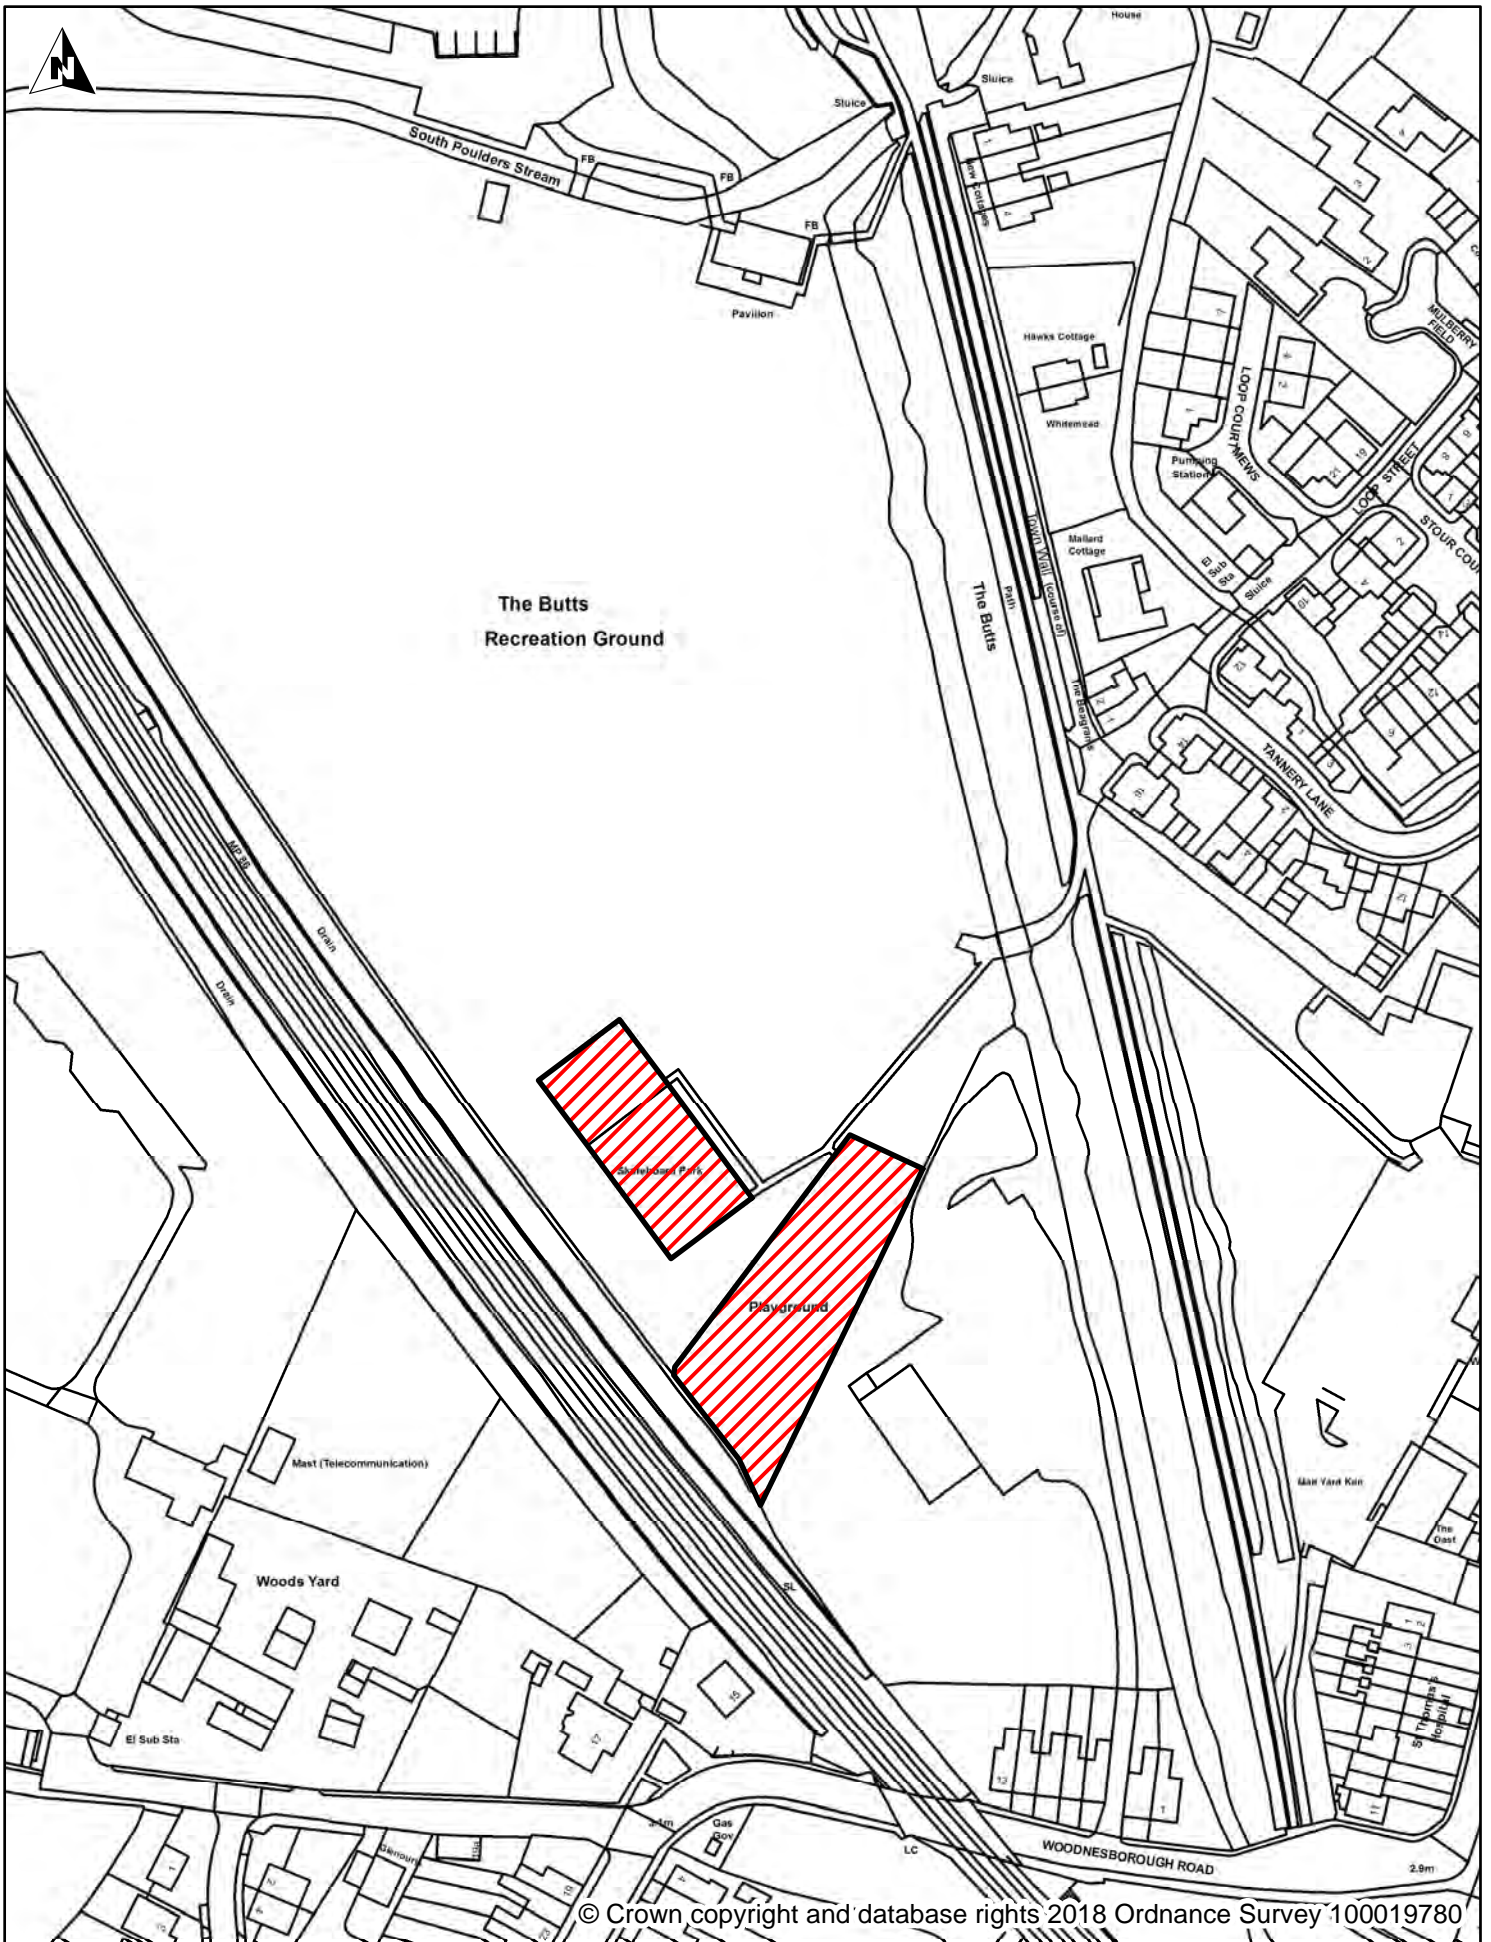

Dover District Council Public Spaces Protection Order-

Schedule 2 Map 41

Enclosed Children's Play Area, The Bulwarks, Sandwich

Legend

-  Dog Exclusion
-  Dogs On Leads
-  Seasonal Dog Bans

Dover District Council
 Honeywood Close
 White Cliffs Business Park
 Whitfield
 DOVER
 CT16 3PJ