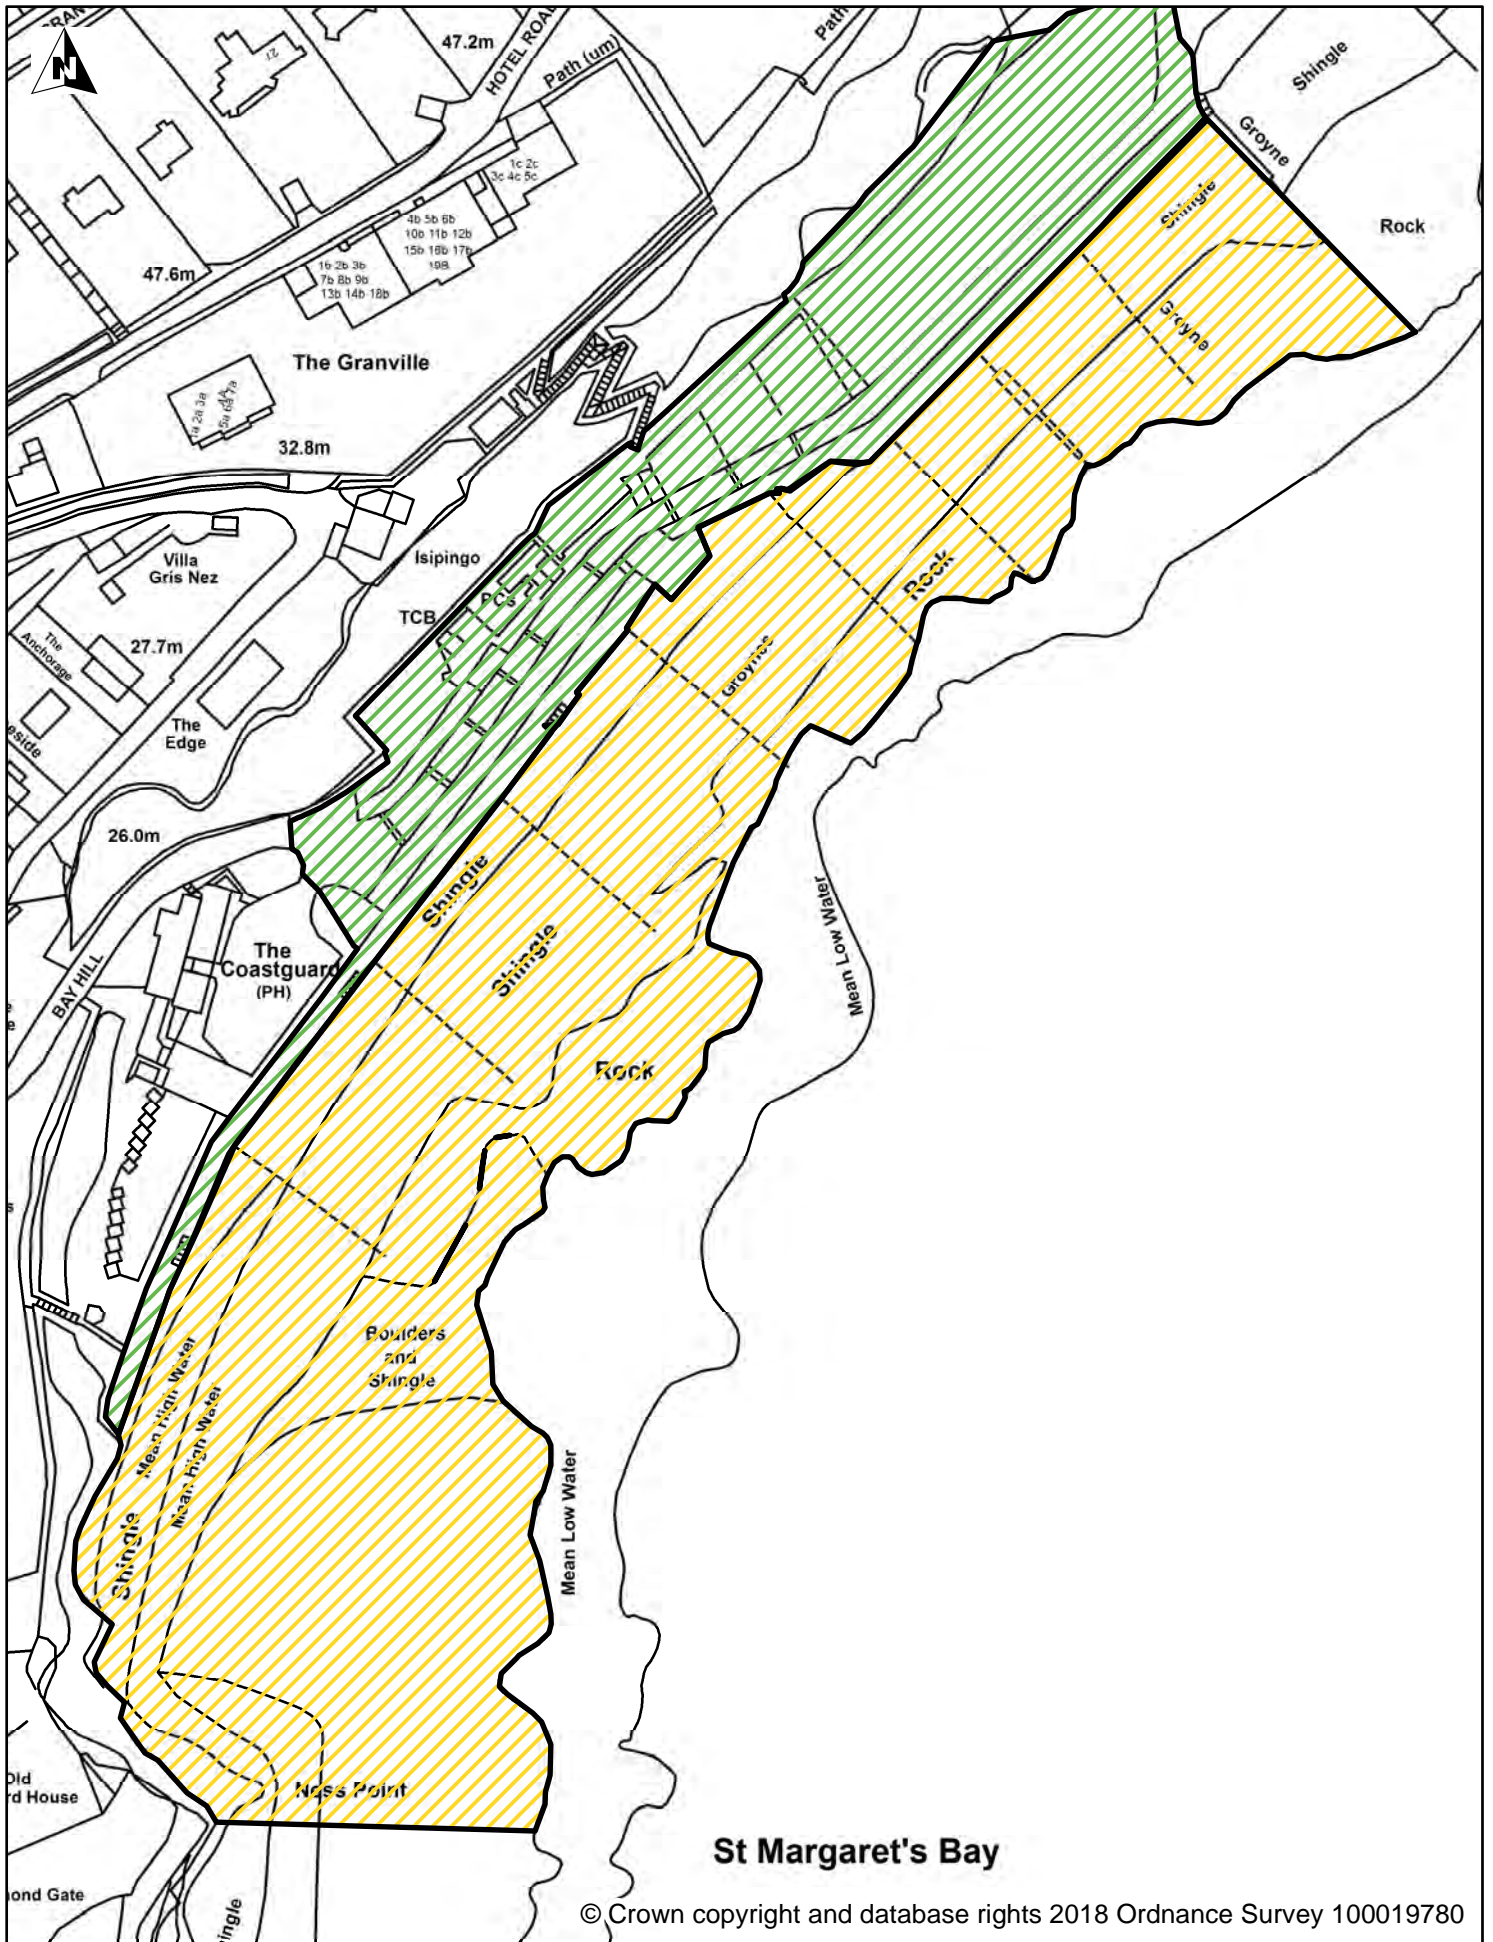

Legend

Schedule 2 Map 45

-  Dog Exclusion
-  Dogs On Leads
-  Seasonal Dog Bans

Enclosed Children's Play Area, Shepherdswell Recreation Ground, Approach Road, Shepherdswell

Dover District Council
 Honeywood Close
 White Cliffs Business Park
 Whitfield
 DOVER
 CT16 3PJ