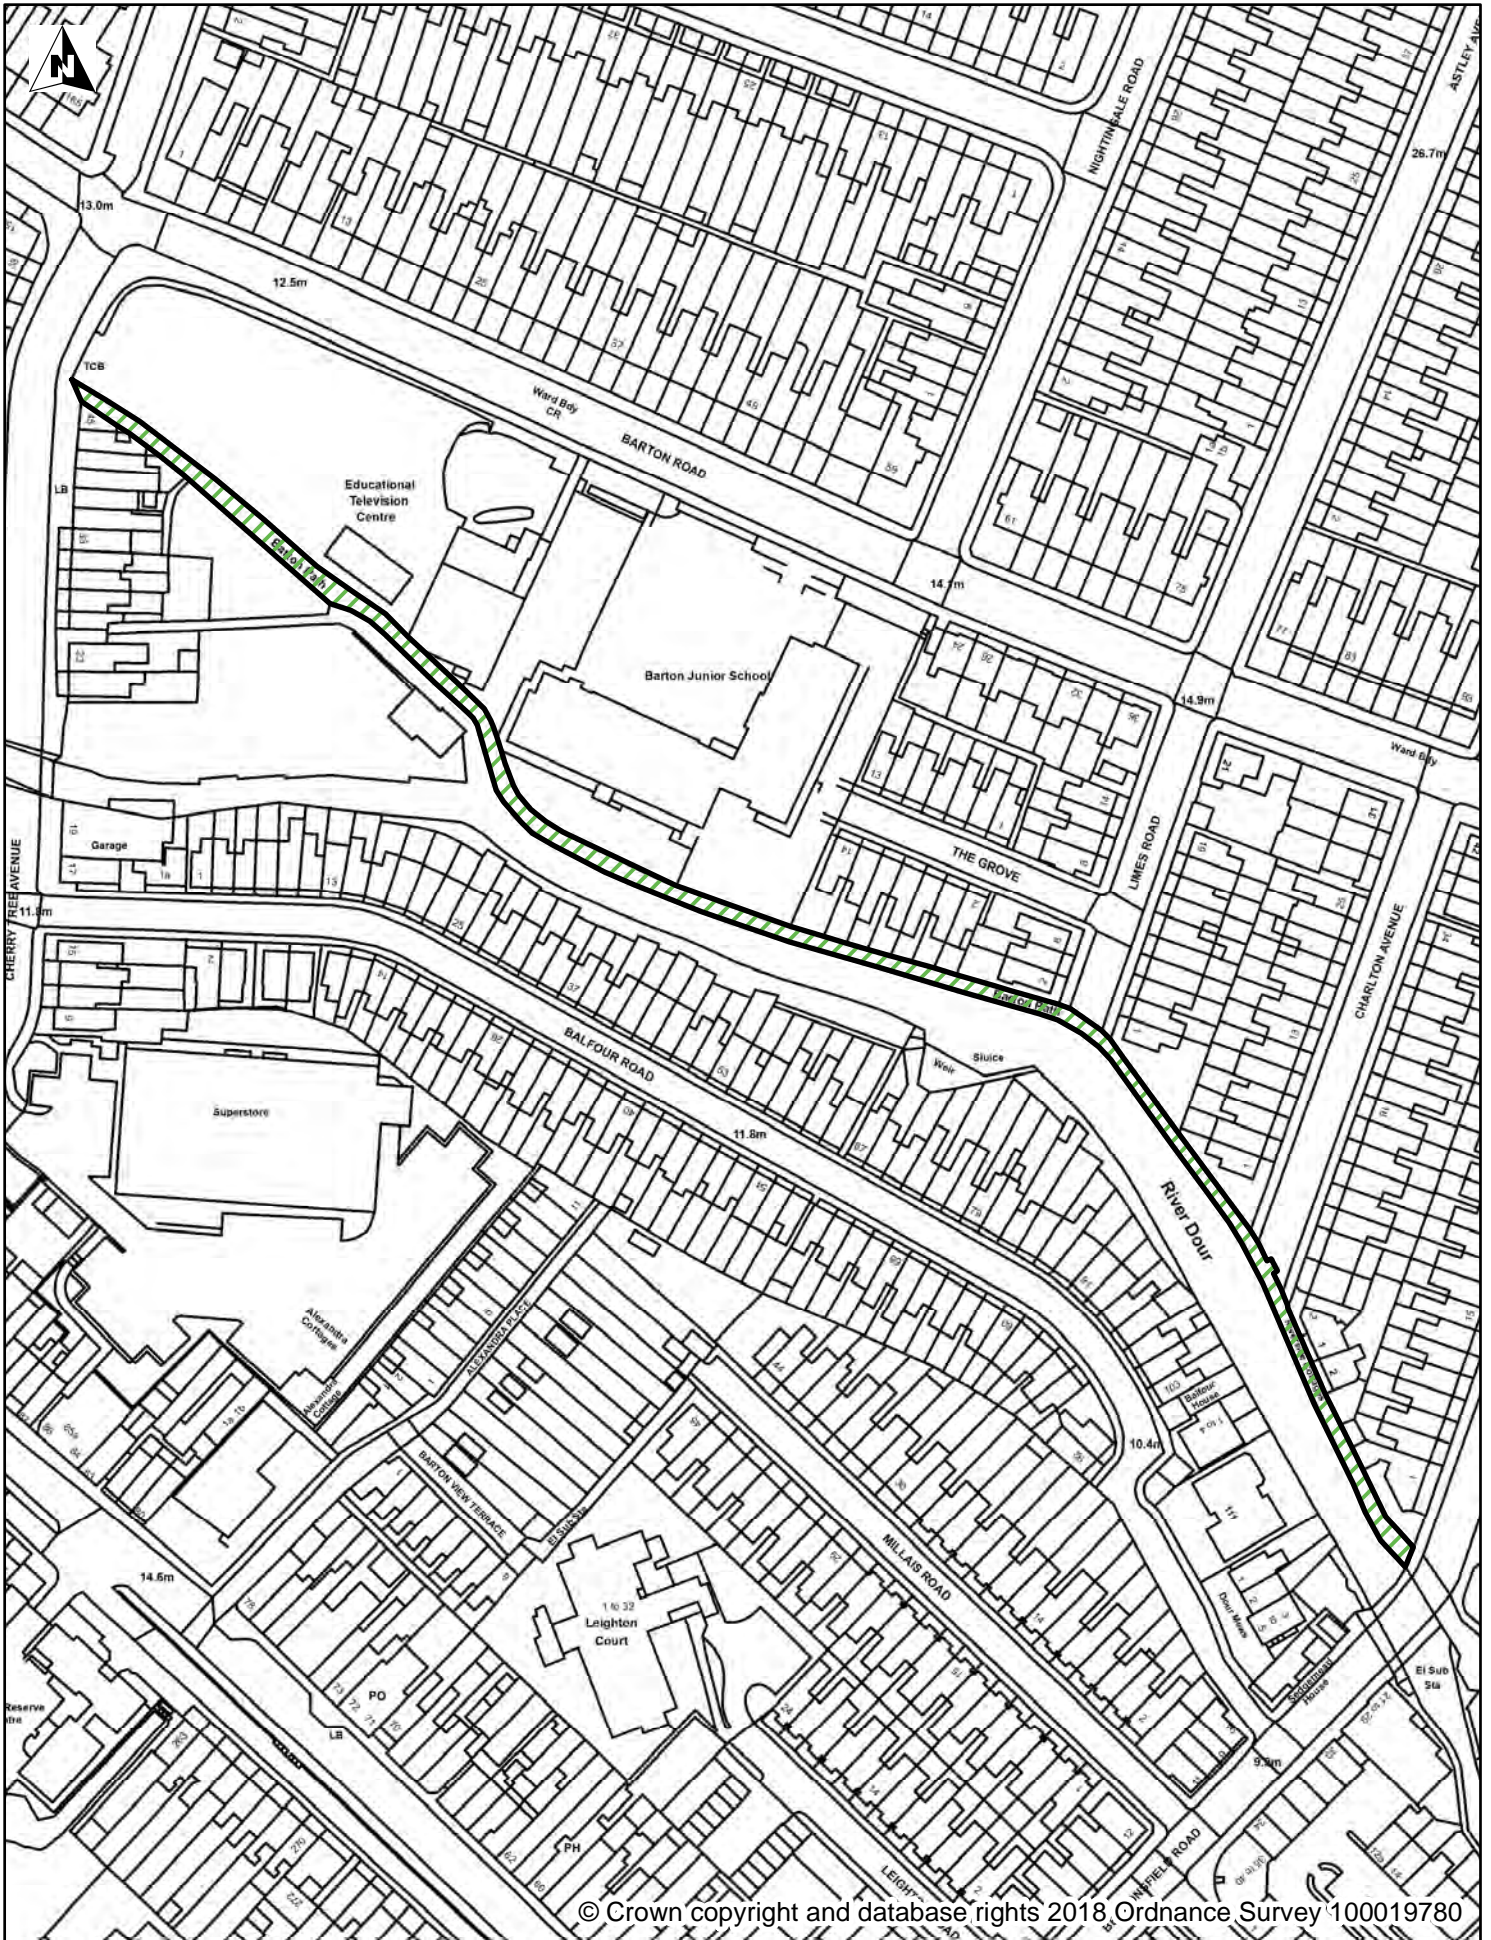

© Crown copyright and database rights 2018, Ordnance Survey 100019780

Dover District Council
Honeywood Close
White Cliffs Business Park
Whitfield
DOVER
CT16 3PJ

Dover District Council Public Spaces Protection Order-

Schedule 1 Map 6

Barton Path, Dover

Legend

- Dog Exclusion
- Dogs On Leads
- Seasonal Dog Bans