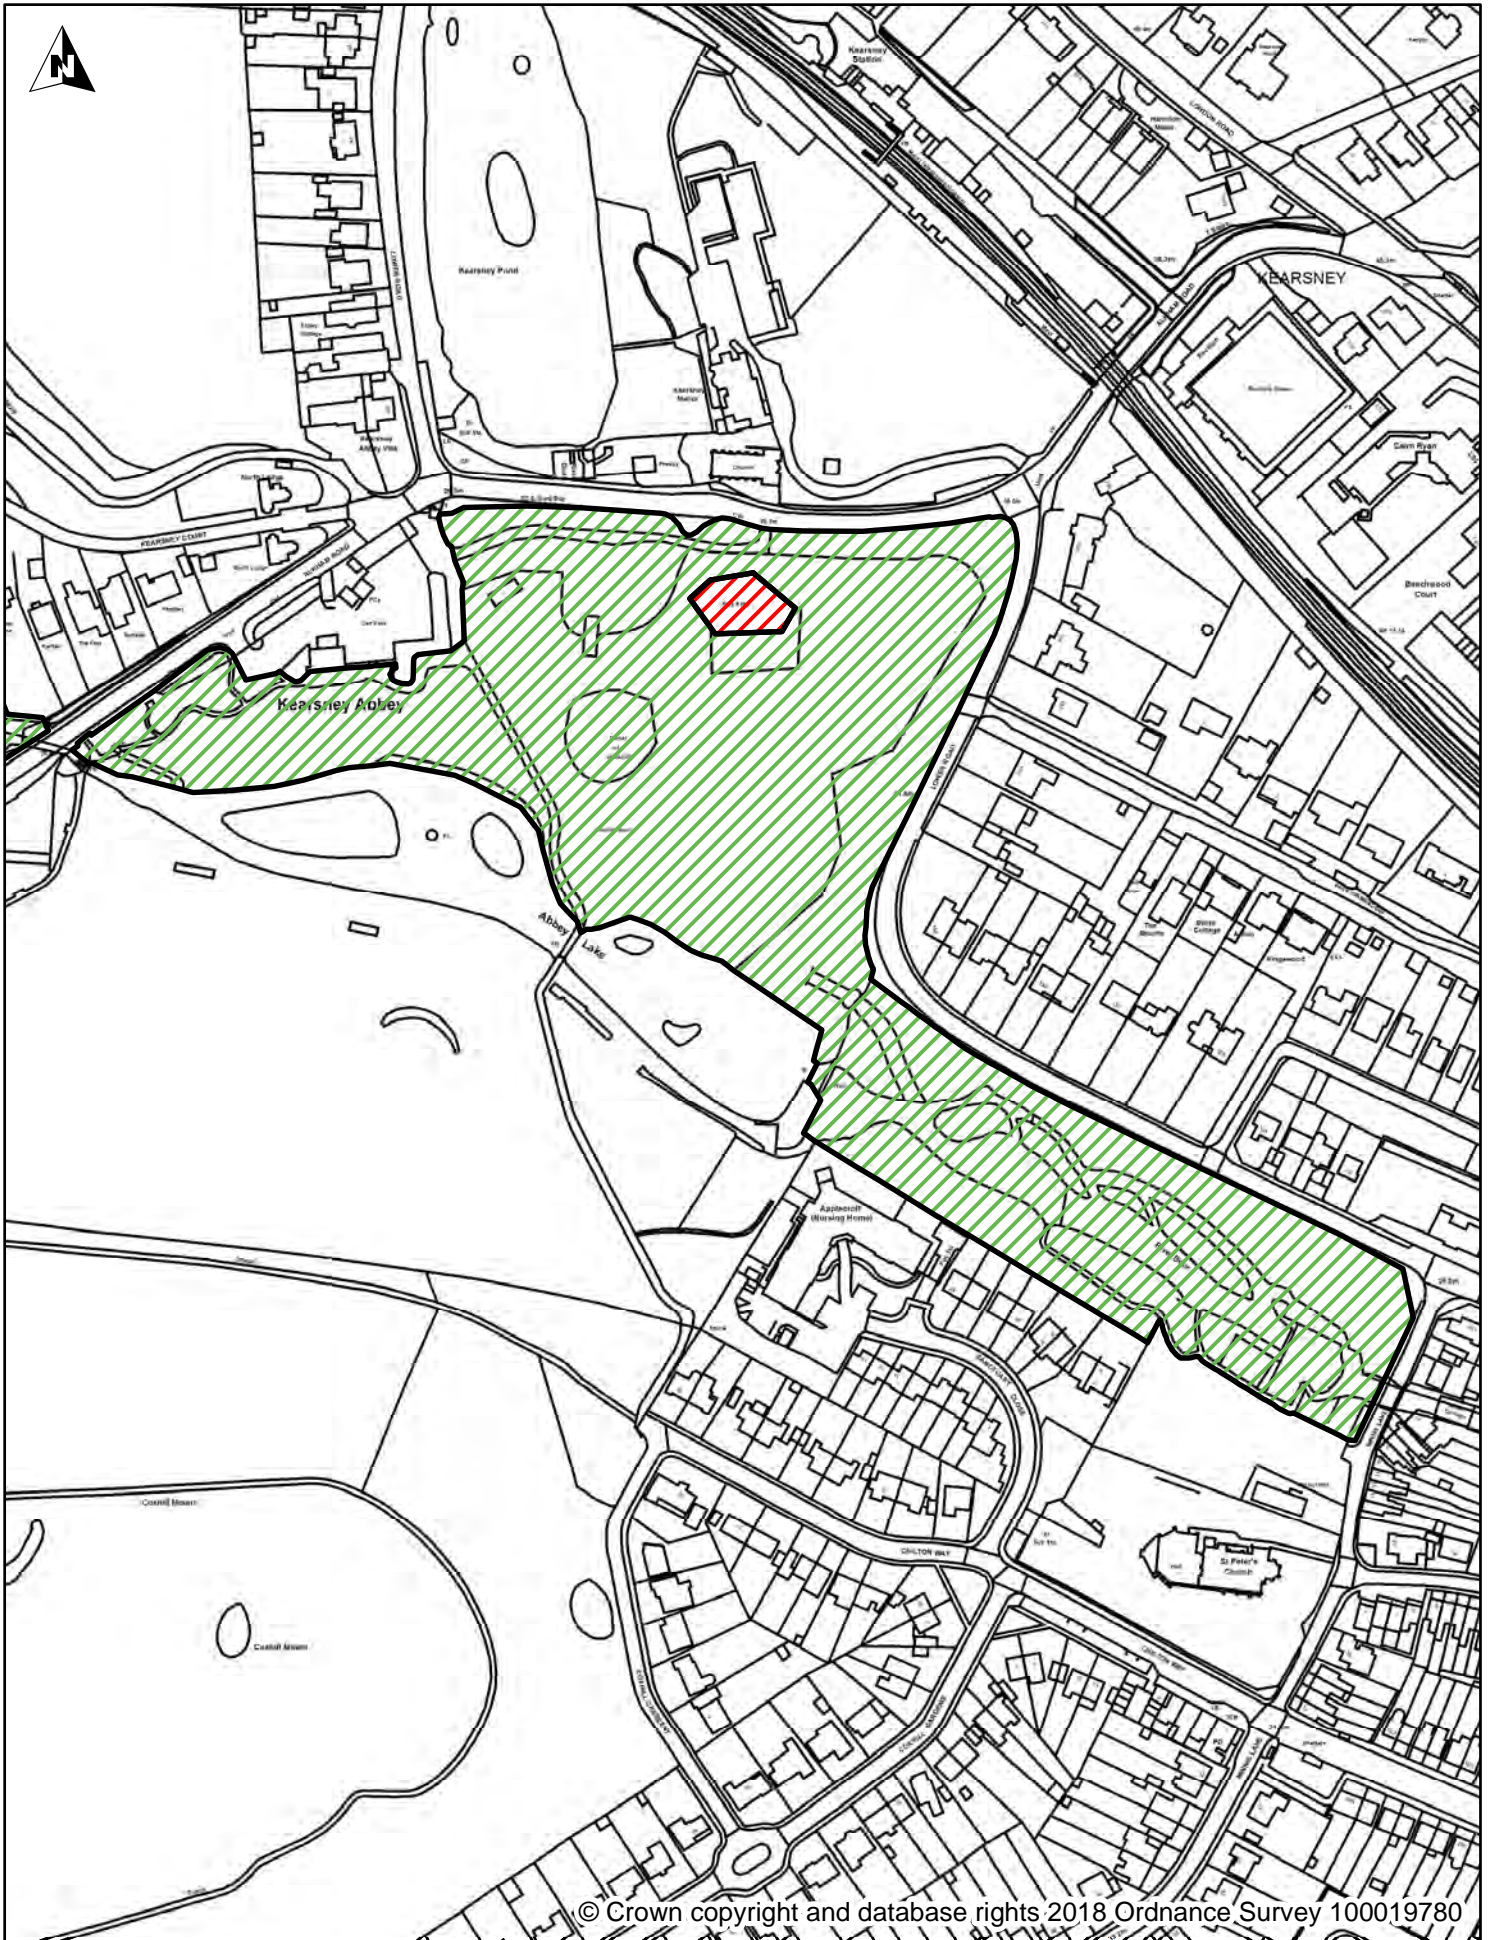

© Crown copyright and database rights 2018 Ordnance Survey 100019780

Dover District Council Public Spaces Protection Order-

Schedule 1 Map 19

Kearsney Abbey Park (Cafe Side) and Walkway Adjacent Abbey Lake Accessed from Minnis Lane

Legend

- Dog Exclusion
- Dogs On Leads
- Seasonal Dog Bans

Dover District Council
Honeywood Close
White Cliffs Business Park
Whitfield
DOVER
CT16 3PJ