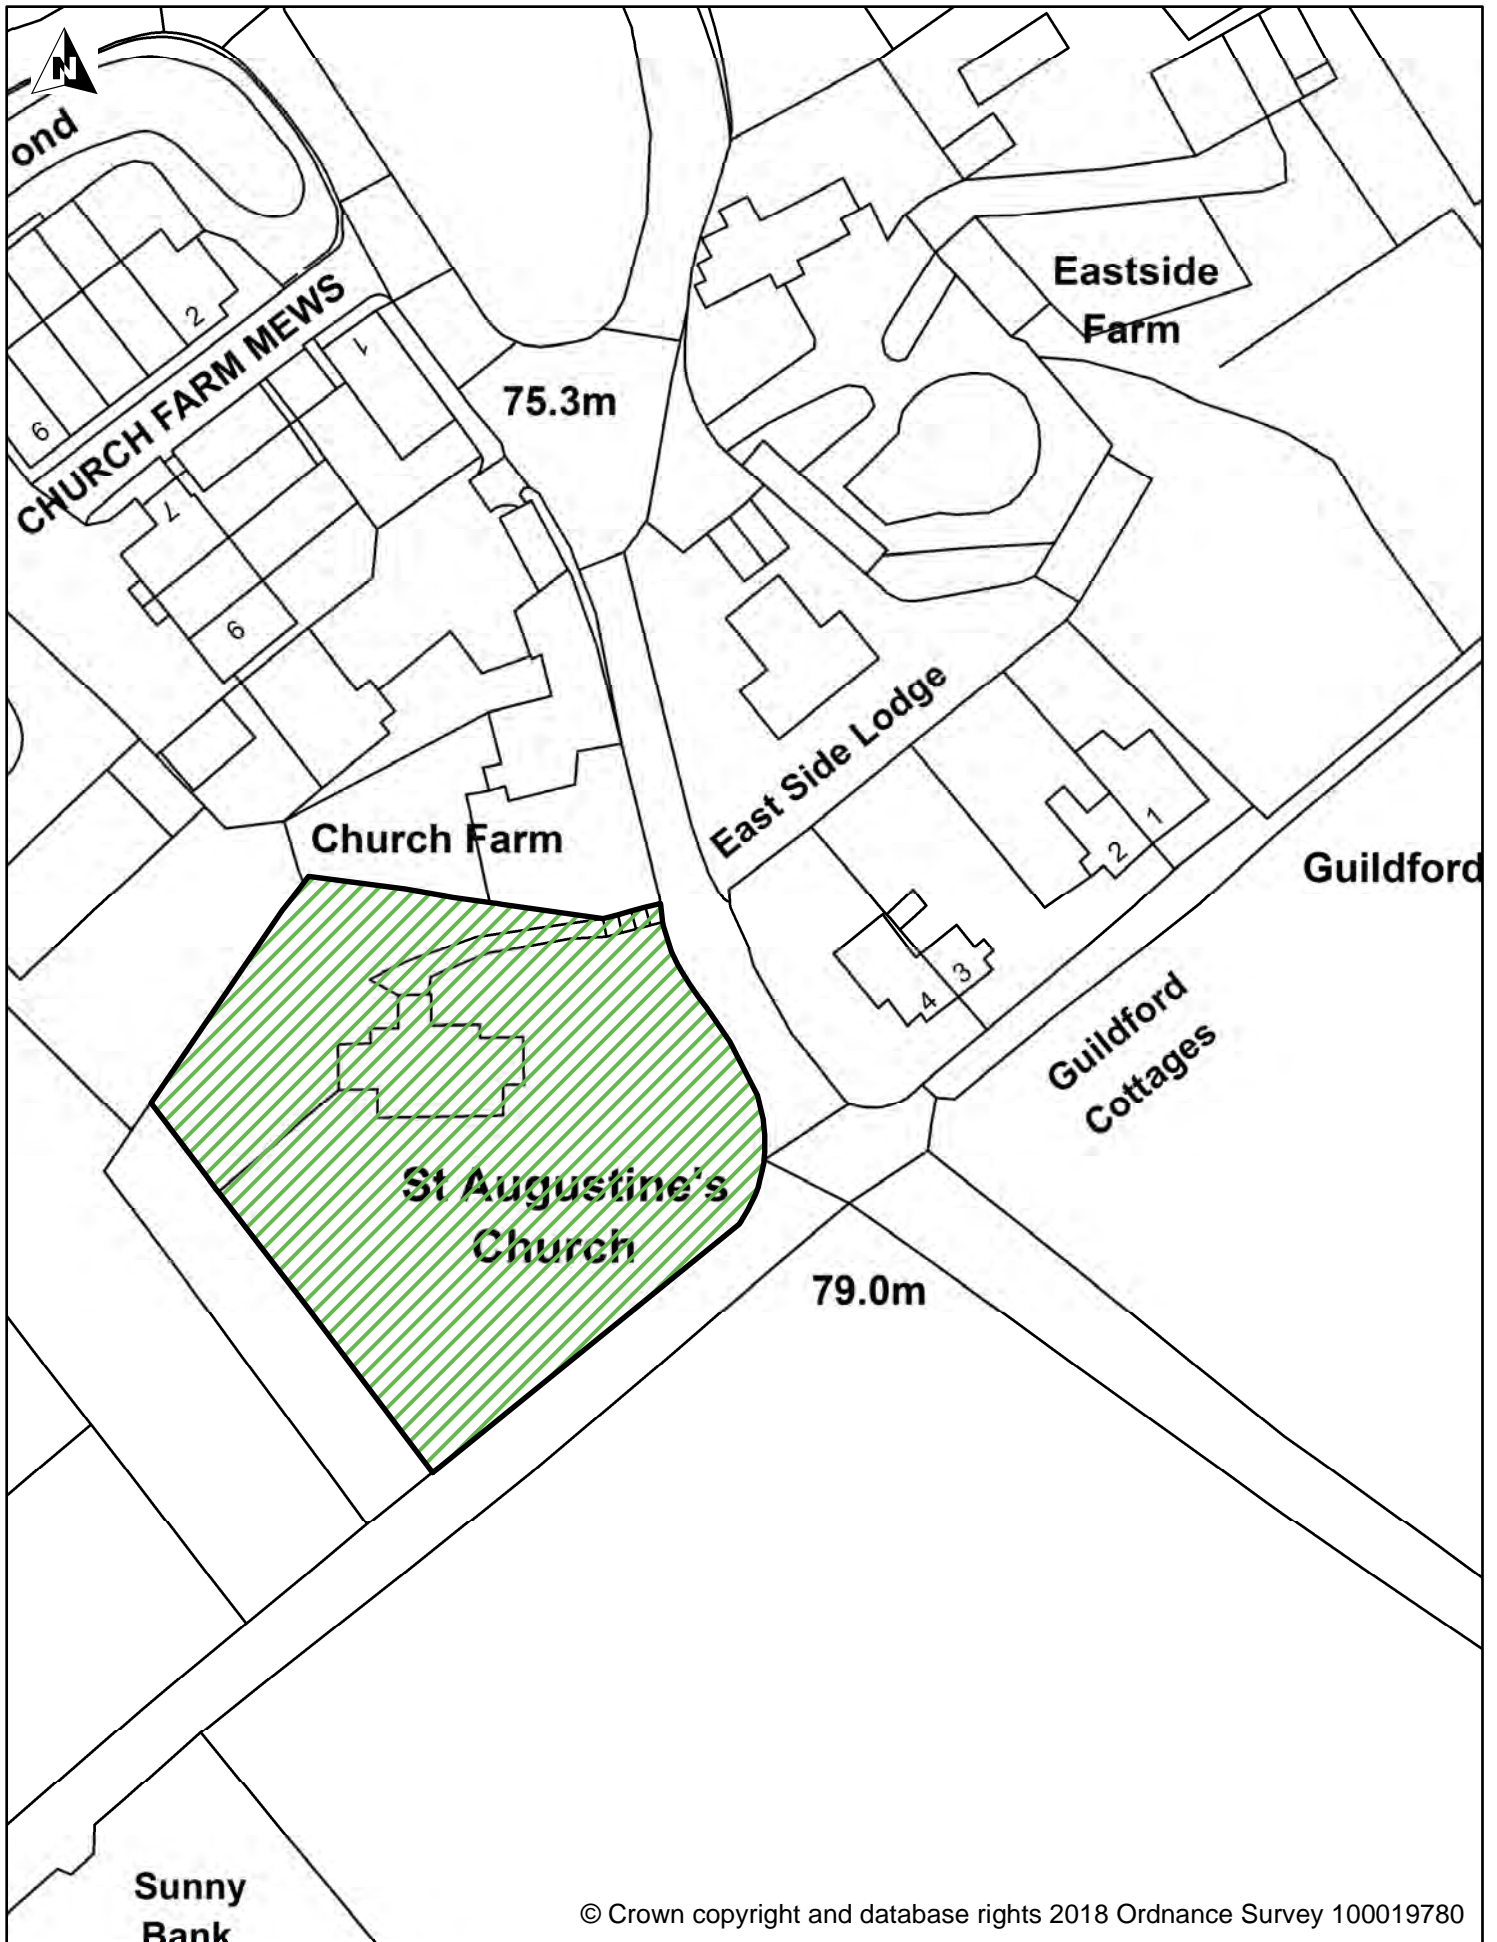

© Crown copyright and database rights 2018 Ordnance Survey 100019780

Dover District Council
Honeywood Close
White Cliffs Business Park
Whitfield
DOVER
CT16 3PJ

Dover District Council Public Spaces Protection Order-

Schedule 1 Map 14

St Augustine's Churchyard, The Street, East Langdon

Legend

- Dog Exclusion
- Dogs On Leads
- Seasonal Dog Bans