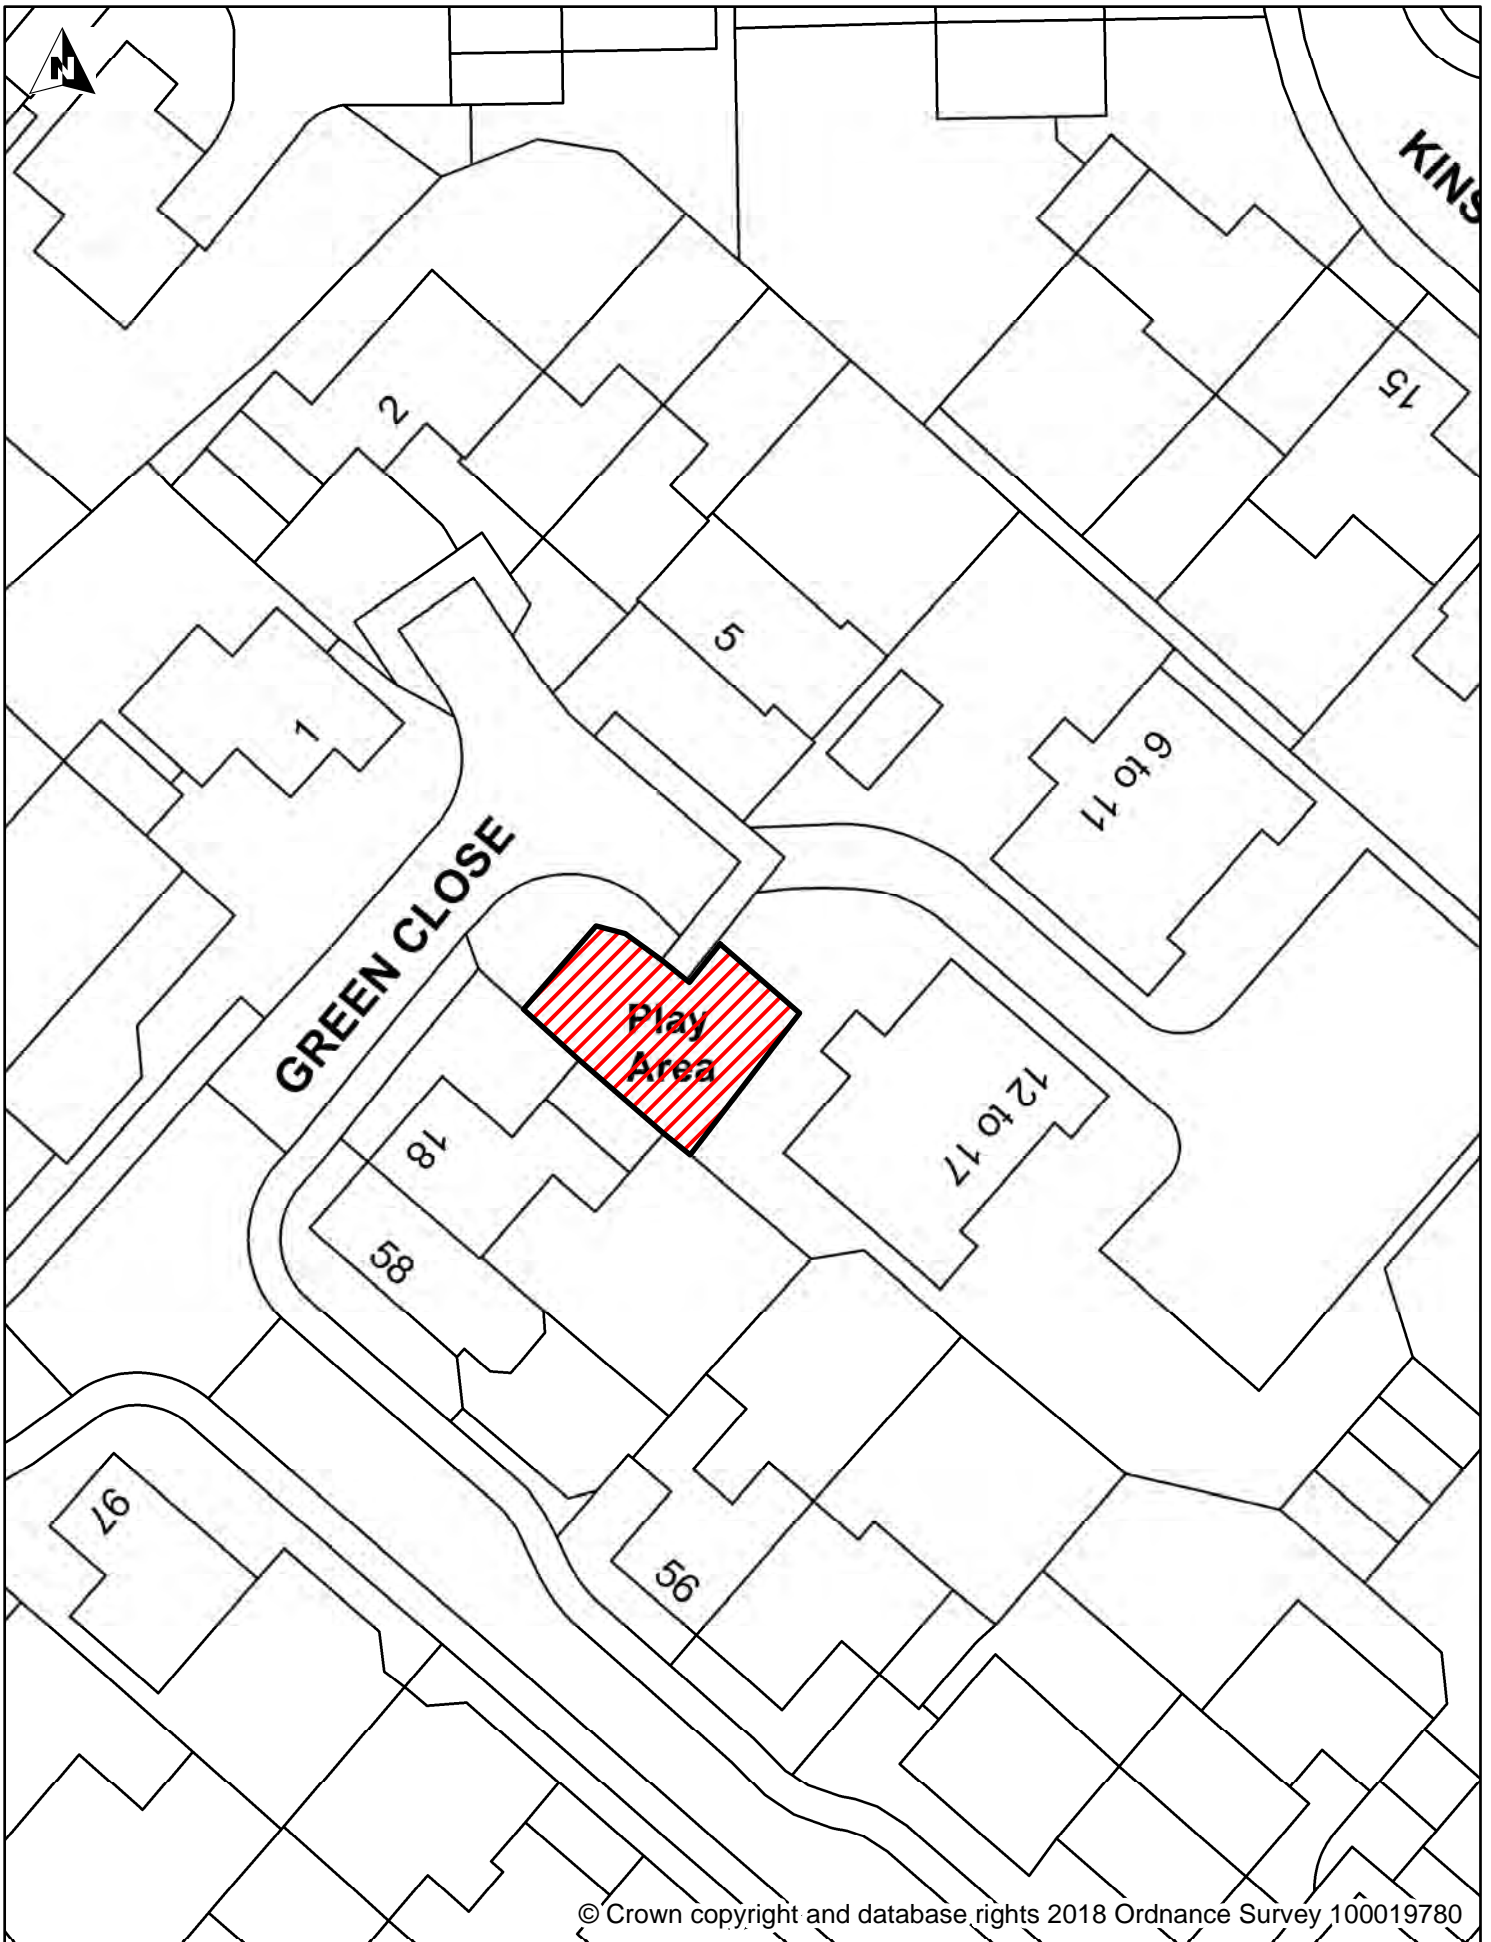

Dover District Council Public Spaces Protection Order-
Schedule 2 Map 55
Enclosed Children's Play Area, Green Close, off Aspen Drive, Whitfield

Legend

- Dog Exclusion
- Dogs On Leads
- Seasonal Dog Bans

Dover District Council
Honeywood Close
White Cliffs Business Park
Whitfield
DOVER
CT16 3PJ