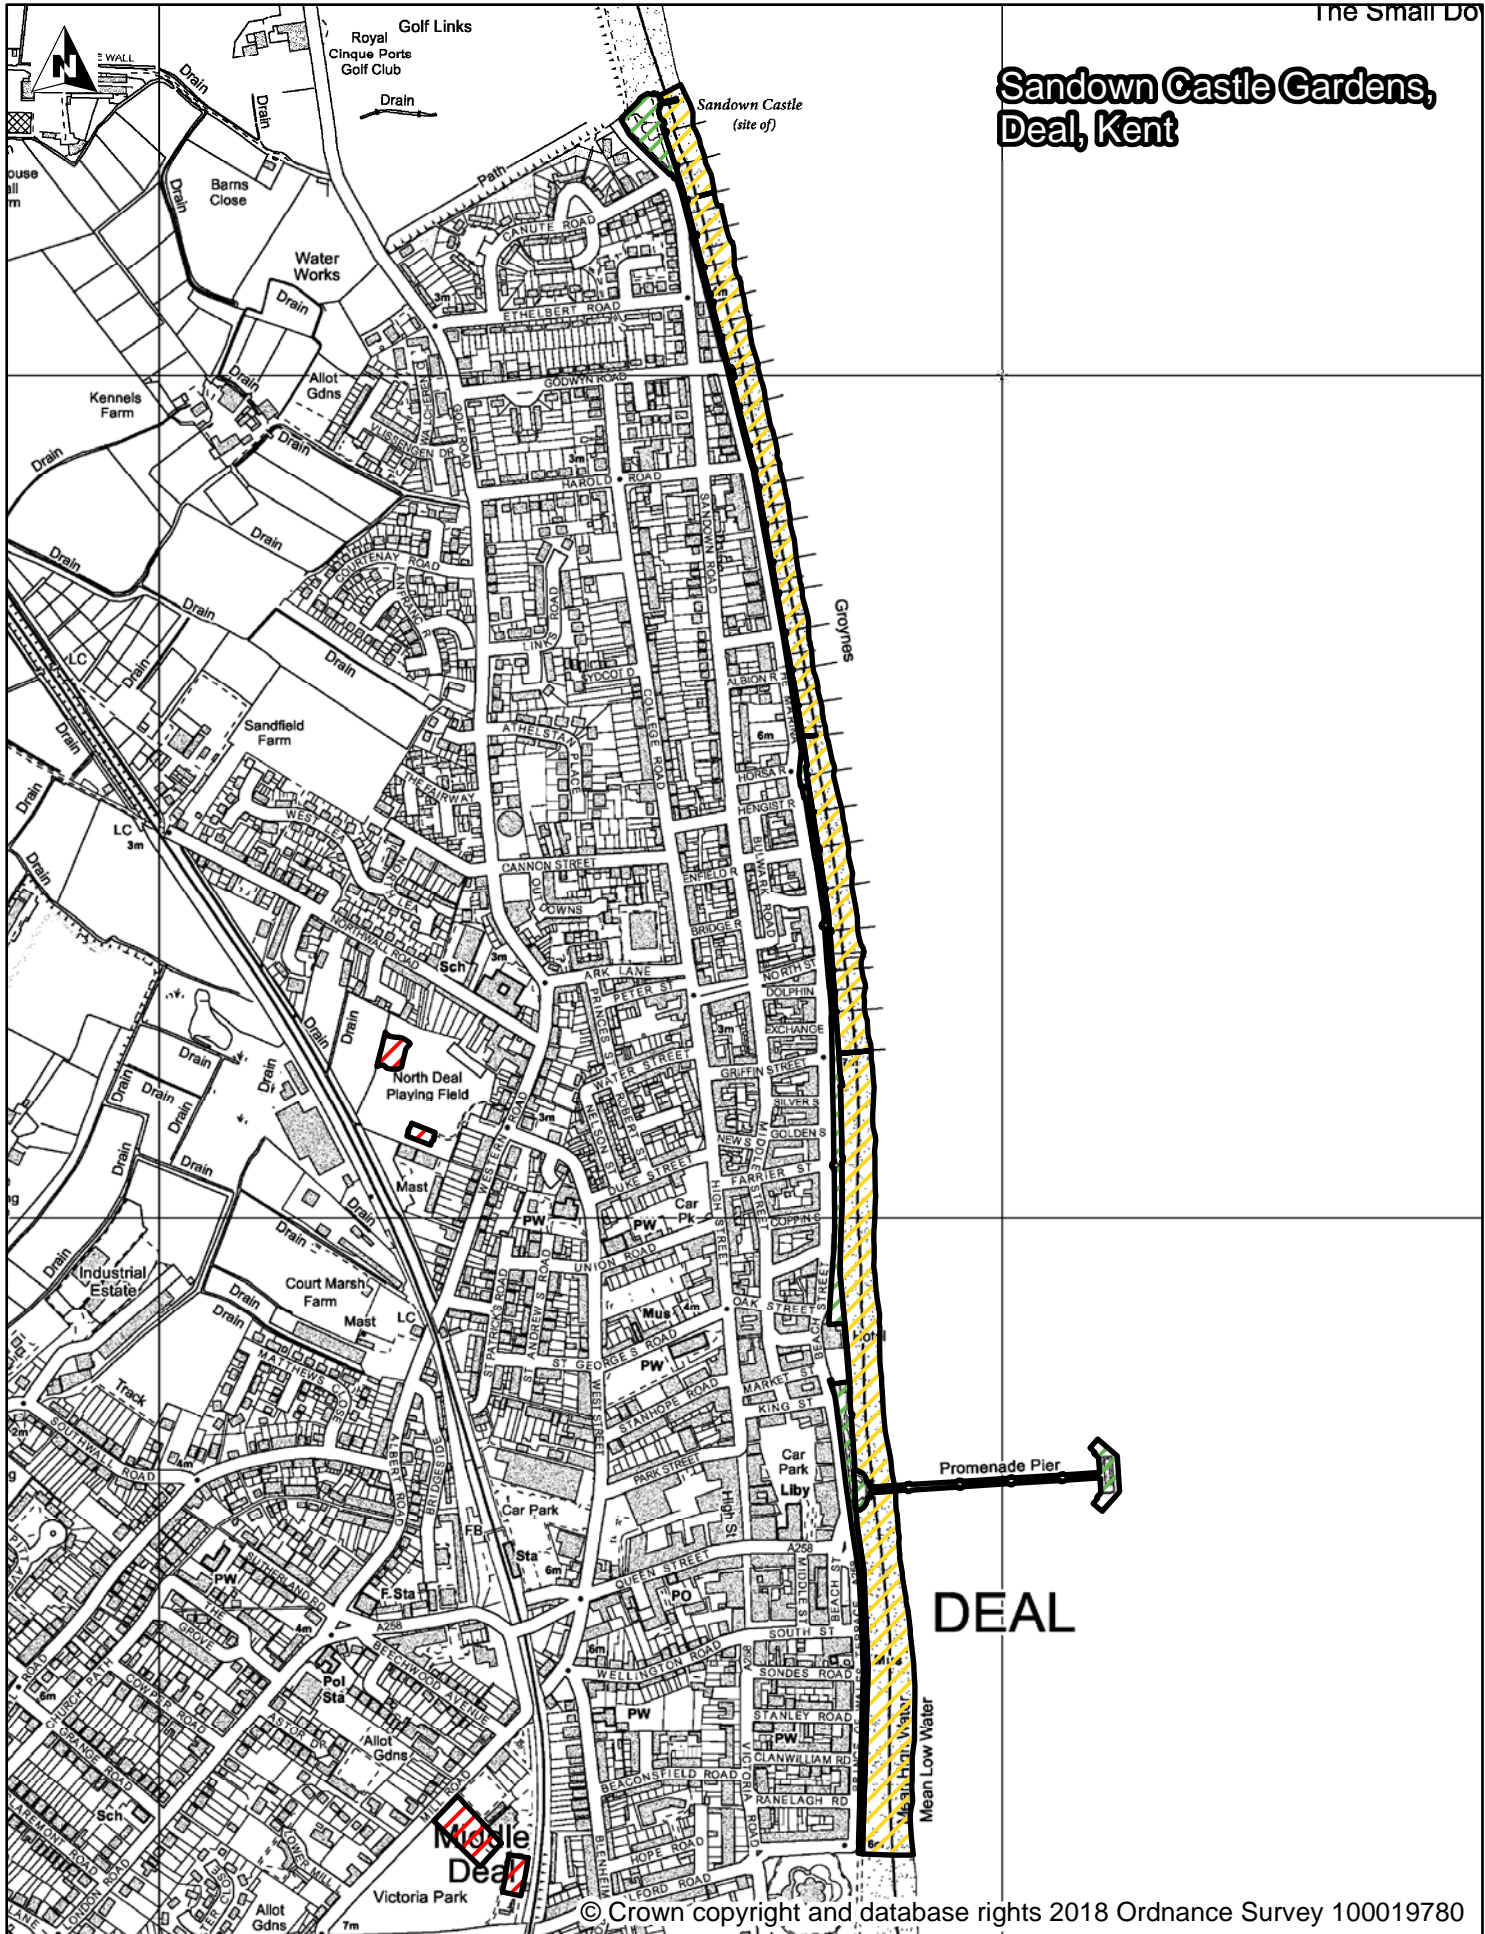

Schedule 1 Map 4

Hamilton Road Cemetery, Deal

Legend

-  Dog Exclusion
-  Dogs On Leads
-  Seasonal Dog Bans

Sandown Castle Gardens, Deal, Kent

© Crown copyright and database rights 2018 Ordnance Survey 100019780