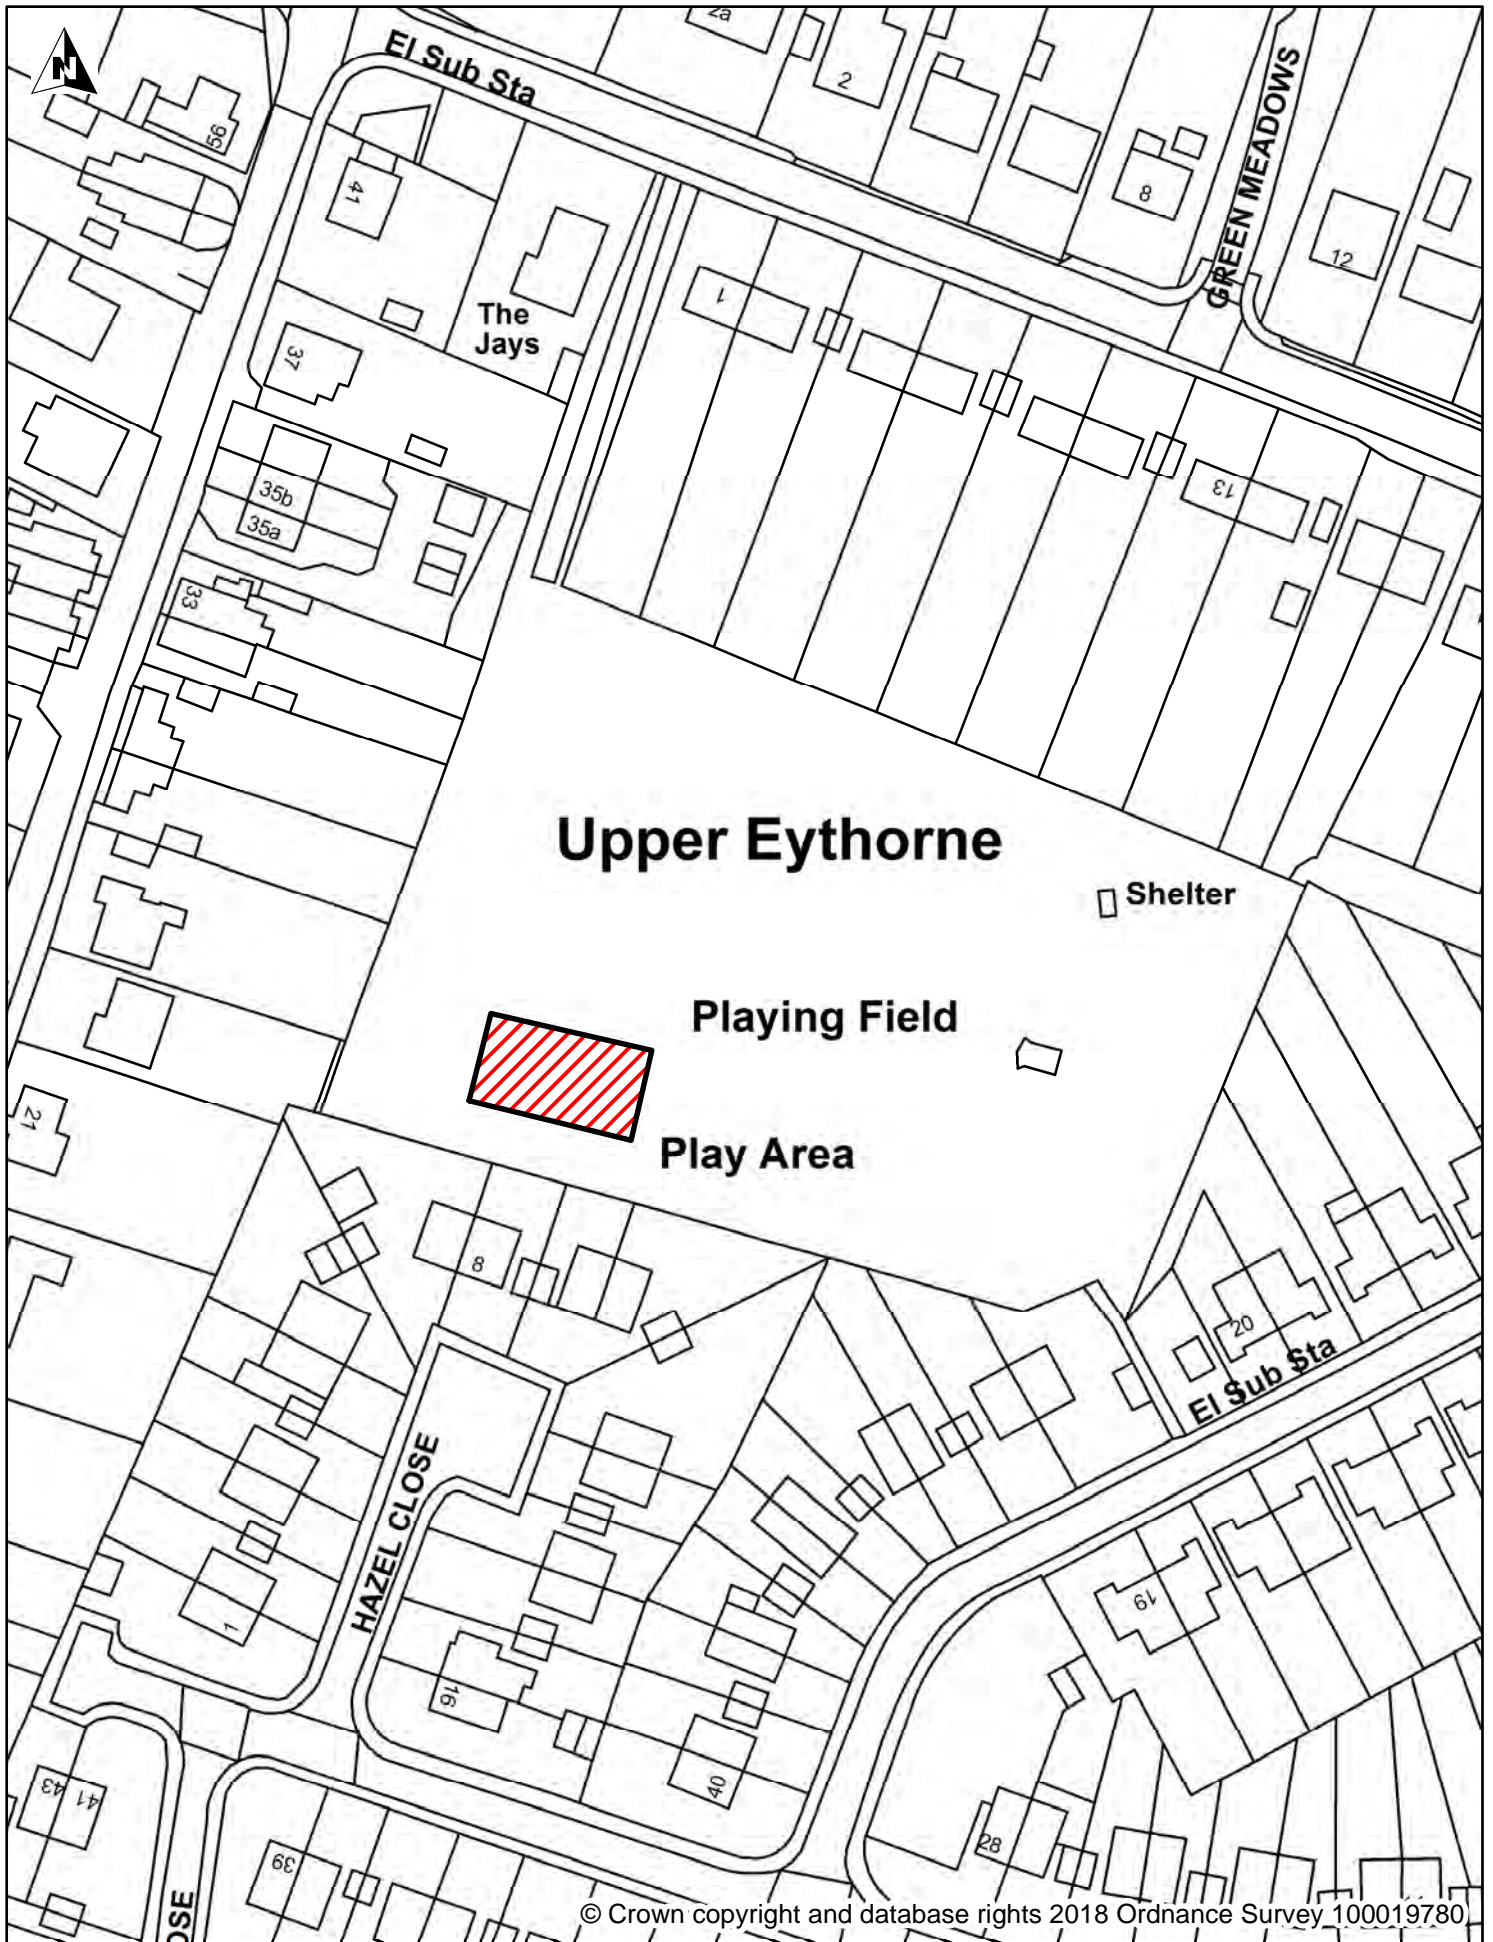

© Crown copyright and database rights 2018 Ordnance Survey 100019780

Dover District Council Public Spaces Protection Order-

Schedule 2 Map 31

**Enclosed Children's Play Area, Eythorne Playing Field,
Willow Way, Eythorne**

Legend

- Dog Exclusion
- Dogs On Leads
- Seasonal Dog Bans

Dover District Council
Honeywood Close
White Cliffs Business Park
Whitfield
DOVER
CT16 3PJ