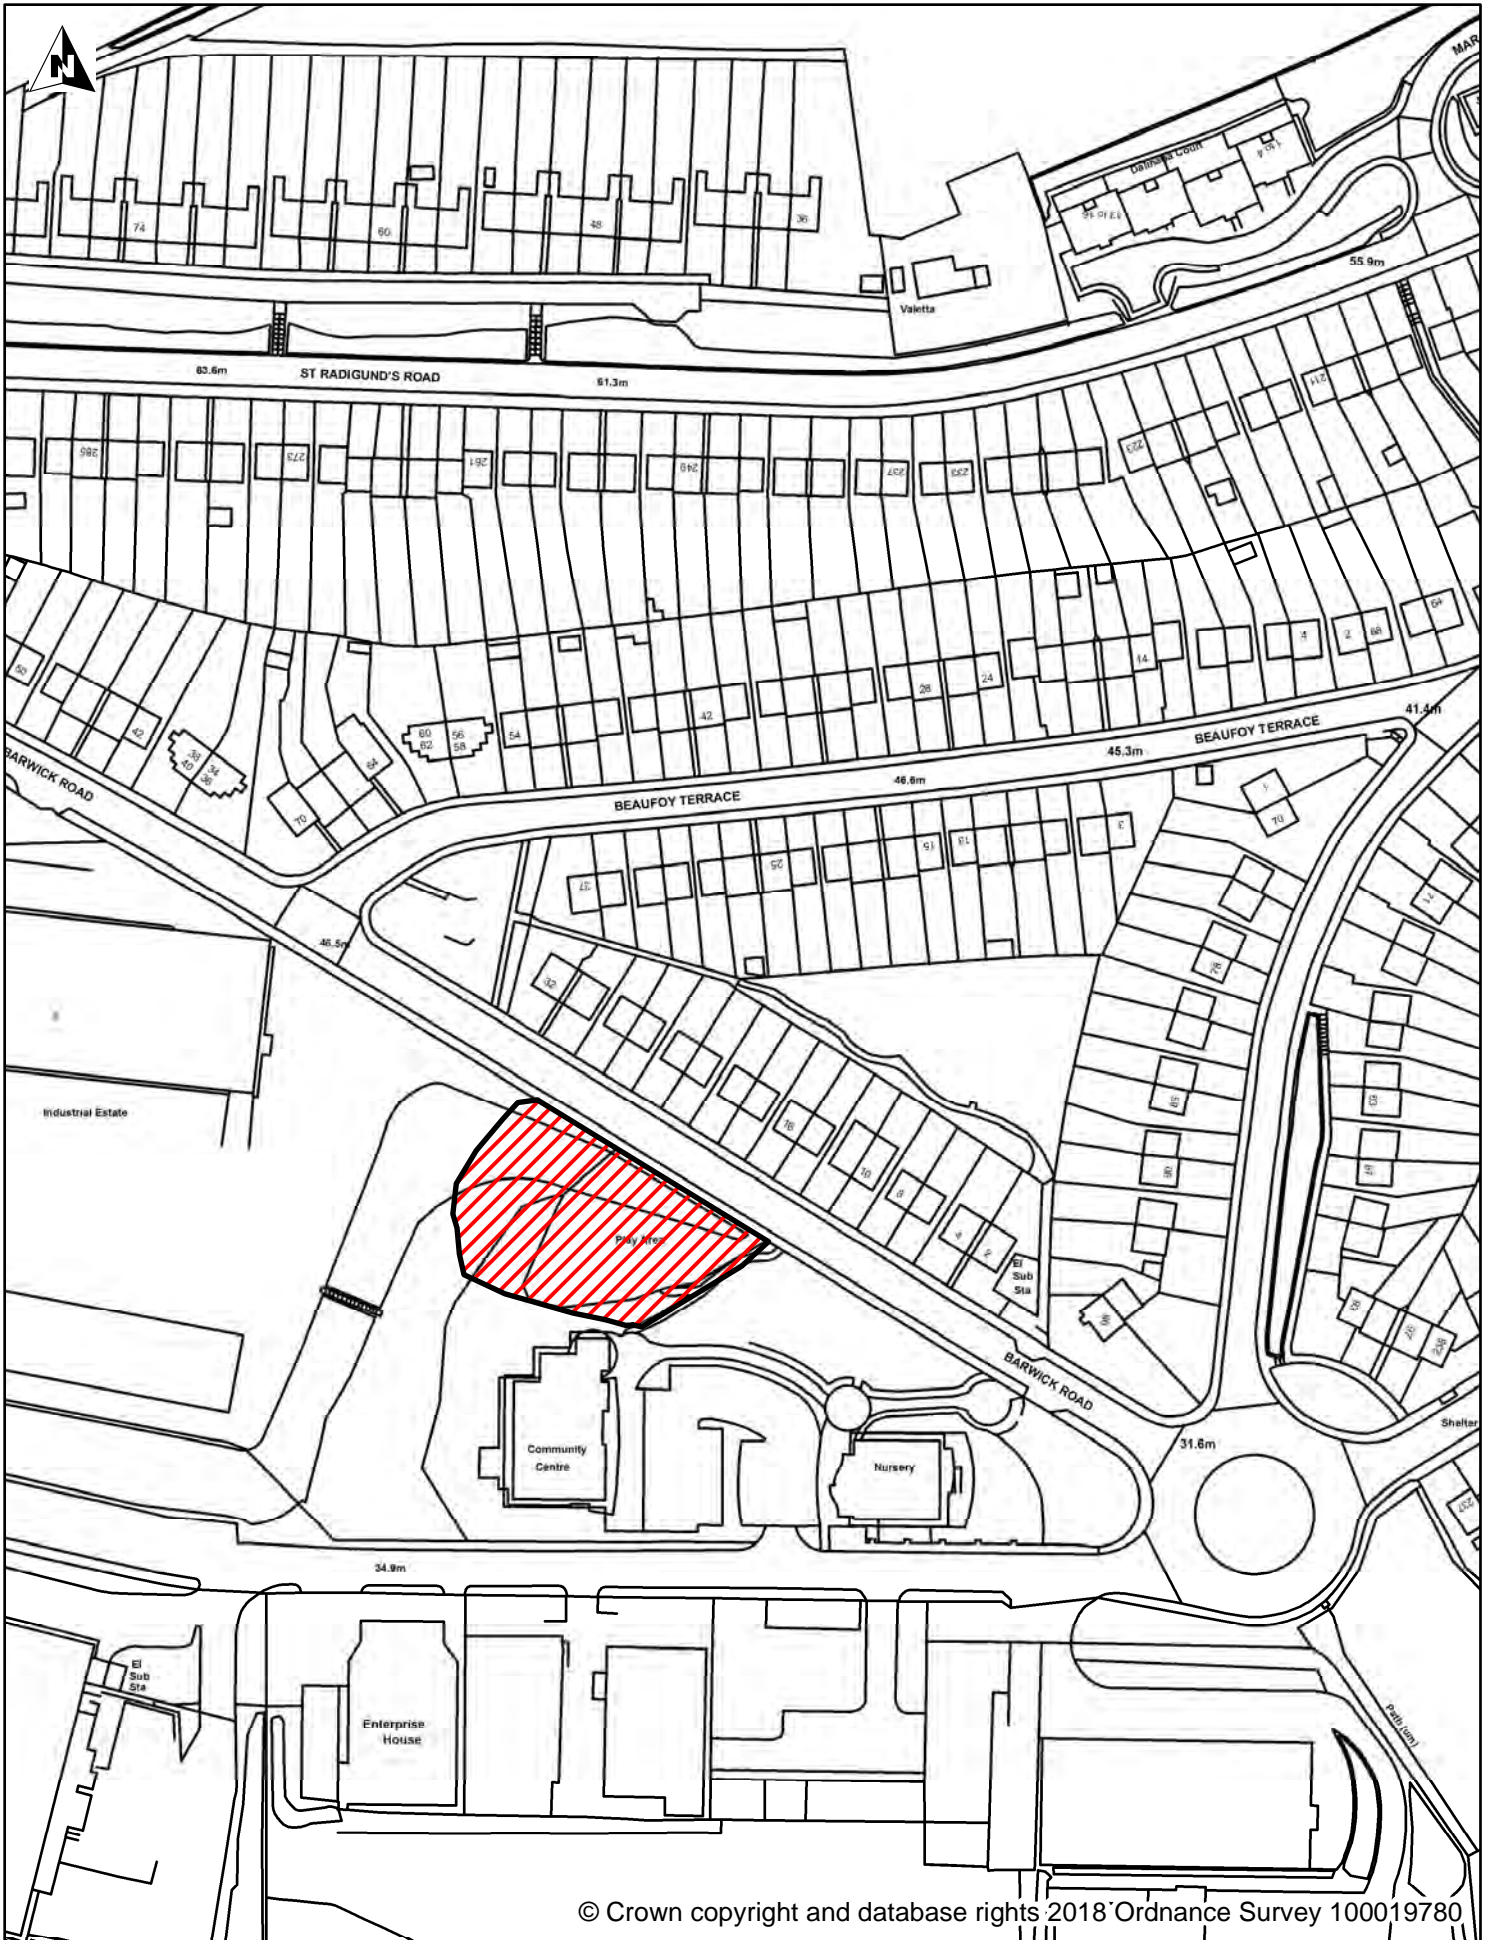

Schedule 2 Map 23

Enclosed Children's Play Area and MUGA, Sheridan Road, Dover (Buckland Estate)

Legend

-  Dog Exclusion
-  Dogs On Leads
-  Seasonal Dog Bans

Dover District Council
 Honeywood Close
 White Cliffs Business Park
 Whitfield
 DOVER
 CT16 3PJ