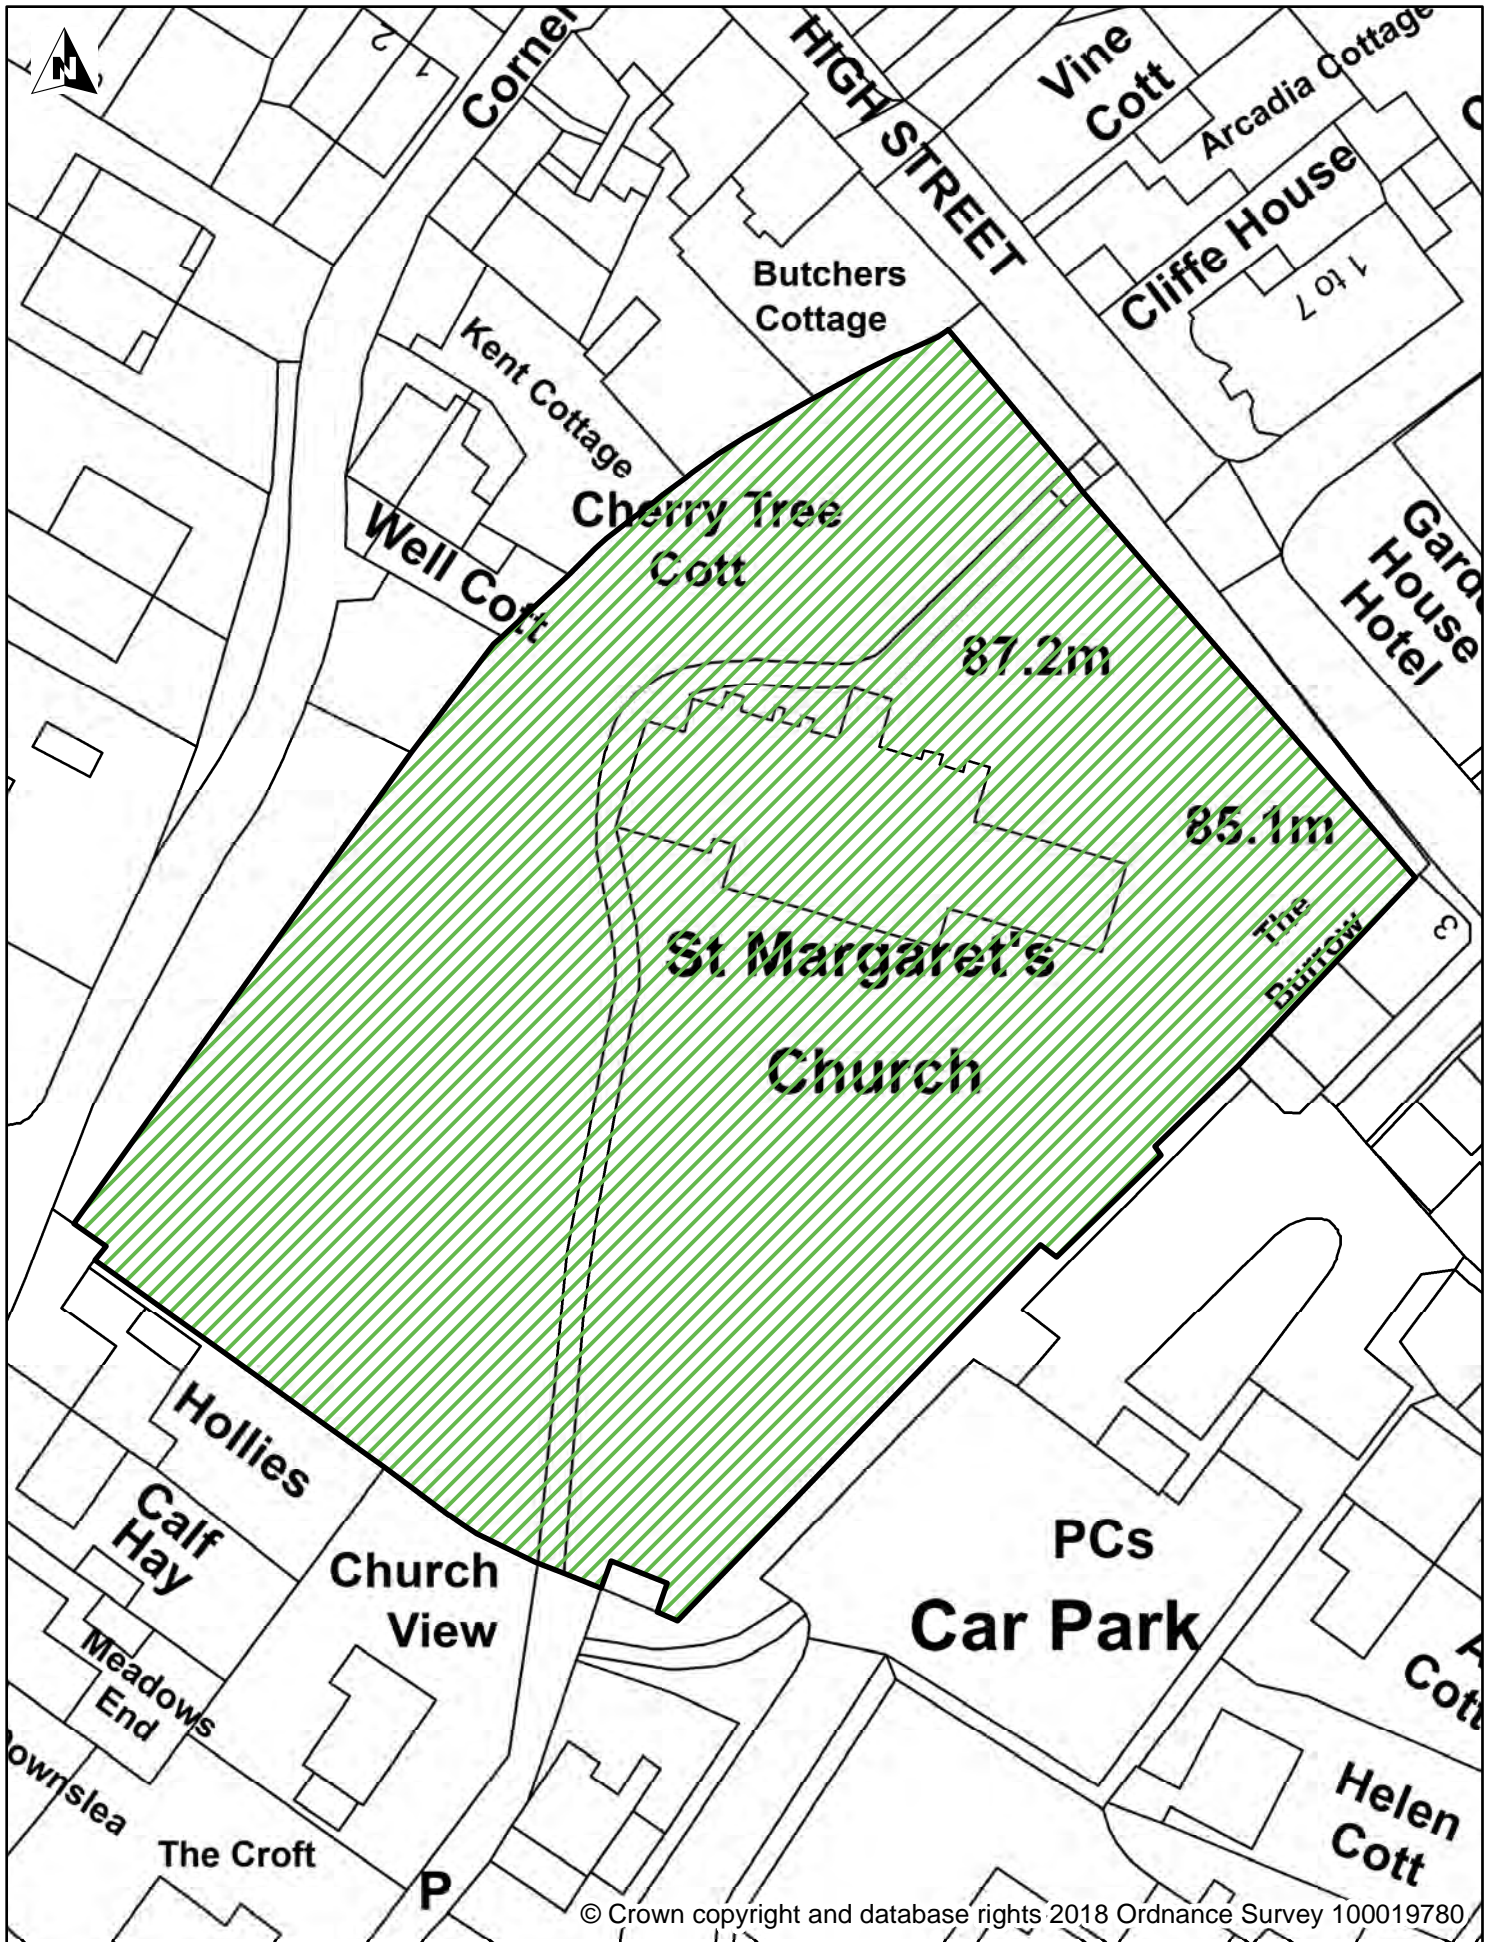

© Crown copyright and database rights 2018 Ordnance Survey 100019780

Dover District Council Public Spaces Protection Order-

Schedule 1 Map 24

St Margaret's Church, High Street, St Margaret's

Legend

- Dog Exclusion
- Dogs On Leads
- Seasonal Dog Bans

Dover District Council
Honeywood Close
White Cliffs Business Park
Whitfield
DOVER
CT16 3PJ