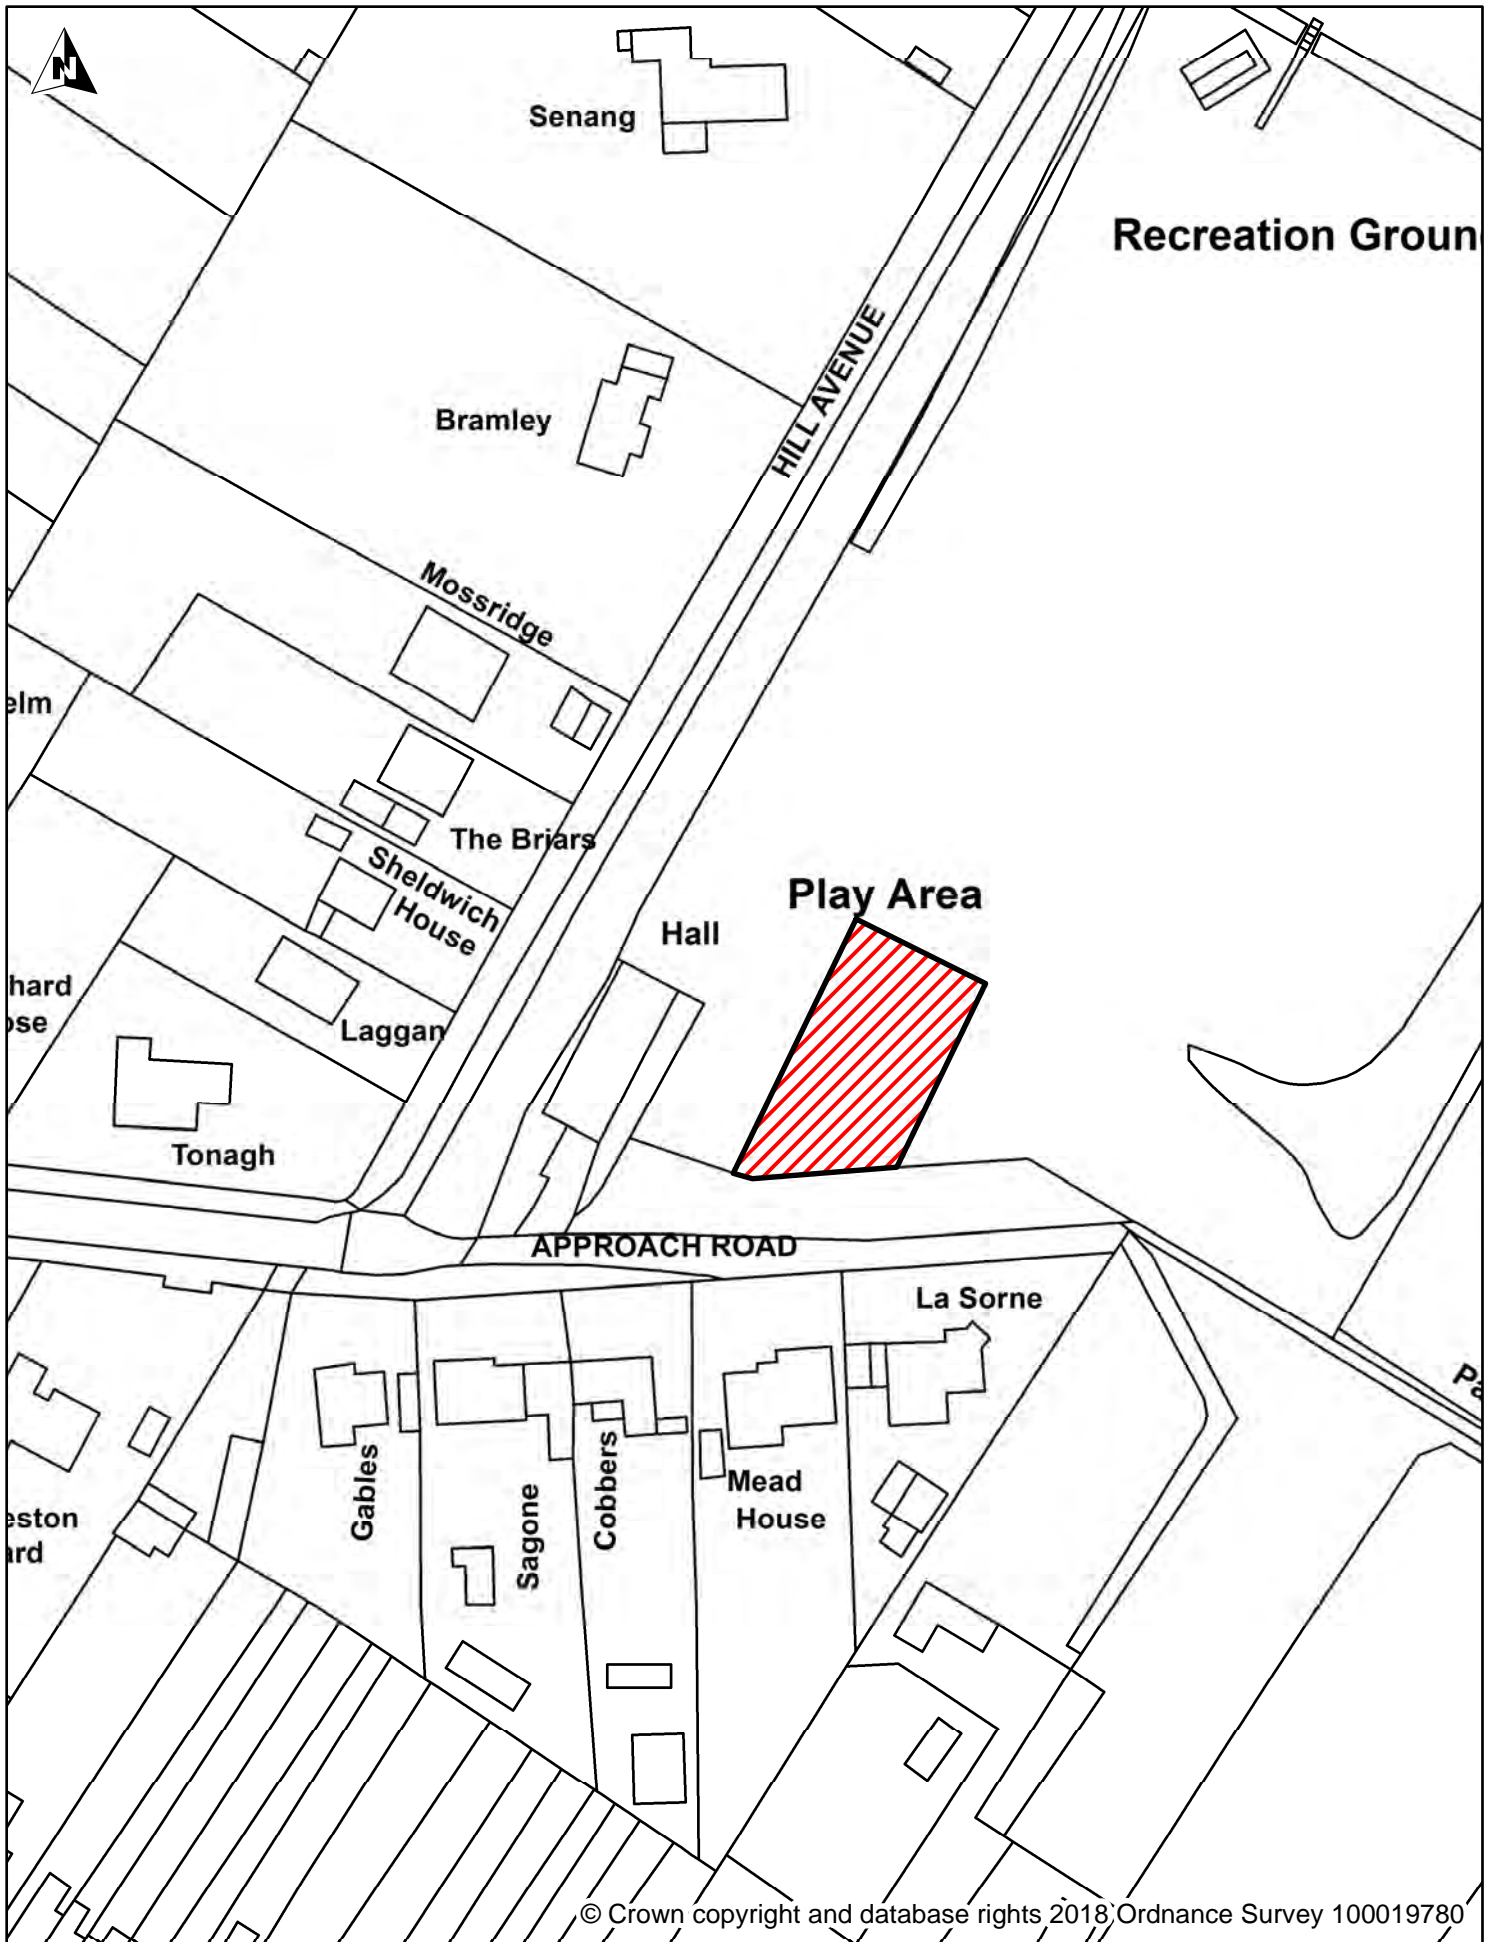

© Crown copyright and database rights 2018, Ordnance Survey 100019780

Dover District Council Public Spaces Protection Order-

Legend

Schedule 2 Map 45

- Dog Exclusion
- Dogs On Leads
- Seasonal Dog Bans

Enclosed Children's Play Area, Shepherdswell Recreation Ground, Approach Road, Shepherdswell

Dover District Council
Honeywood Close
White Cliffs Business Park
Whitfield
DOVER
CT16 3PJ