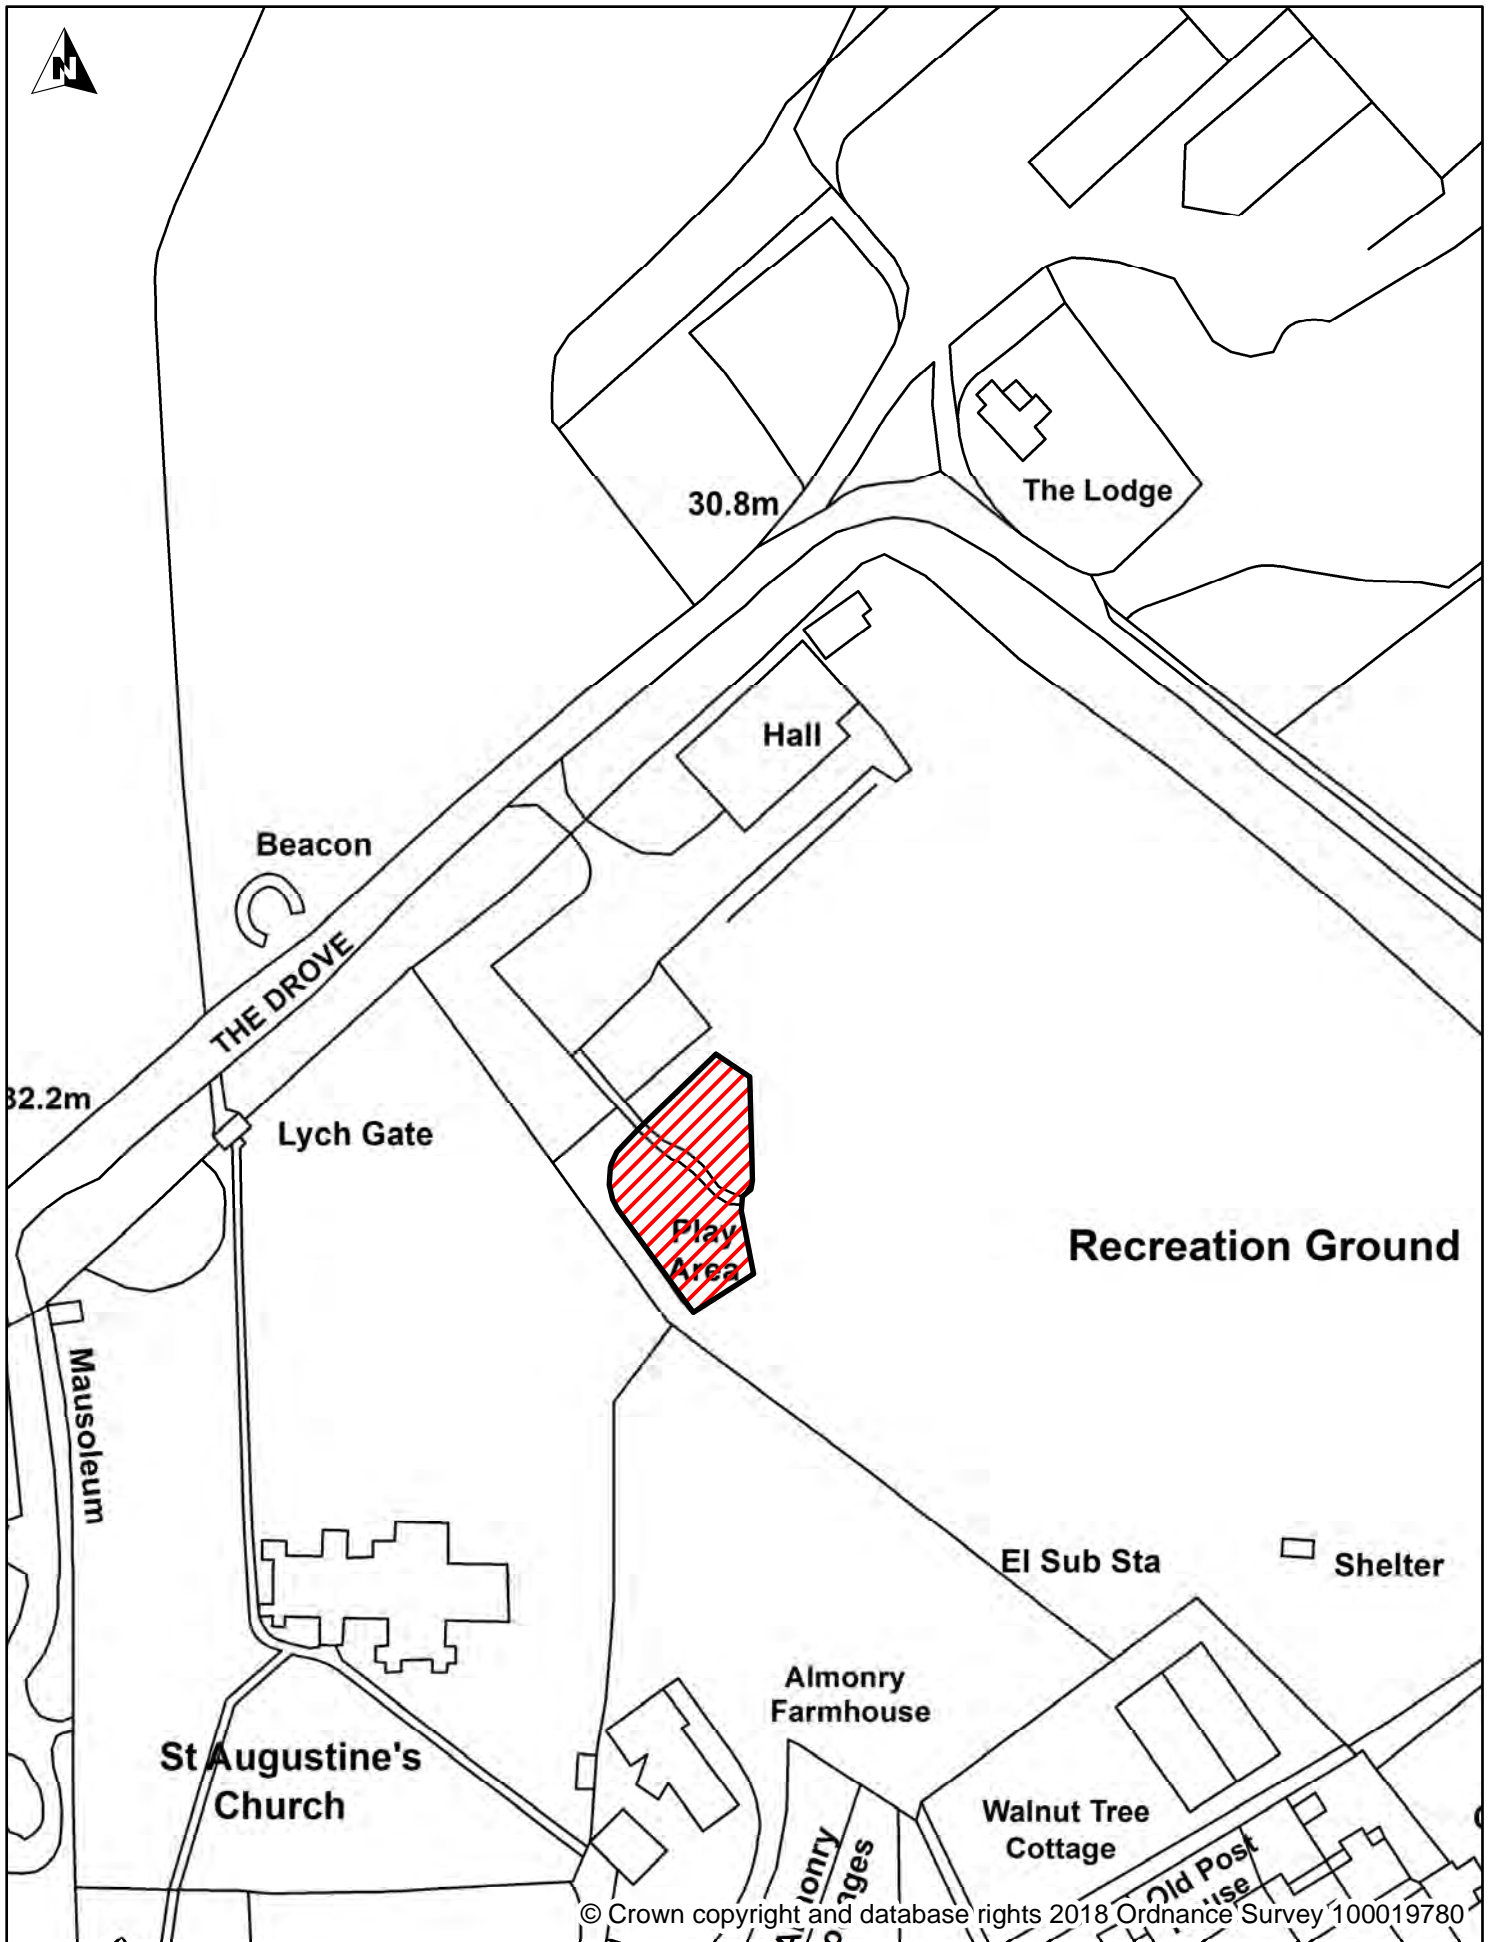

Dover District Council Public Spaces Protection Order-

Schedule 2 Map 34

Enclosed Children's Play Area, The Drove, Northbourne

Legend

-  Dog Exclusion
-  Dogs On Leads
-  Seasonal Dog Bans

Dover District Council
 Honeywood Close
 White Cliffs Business Park
 Whitfield
 DOVER
 CT16 3PJ