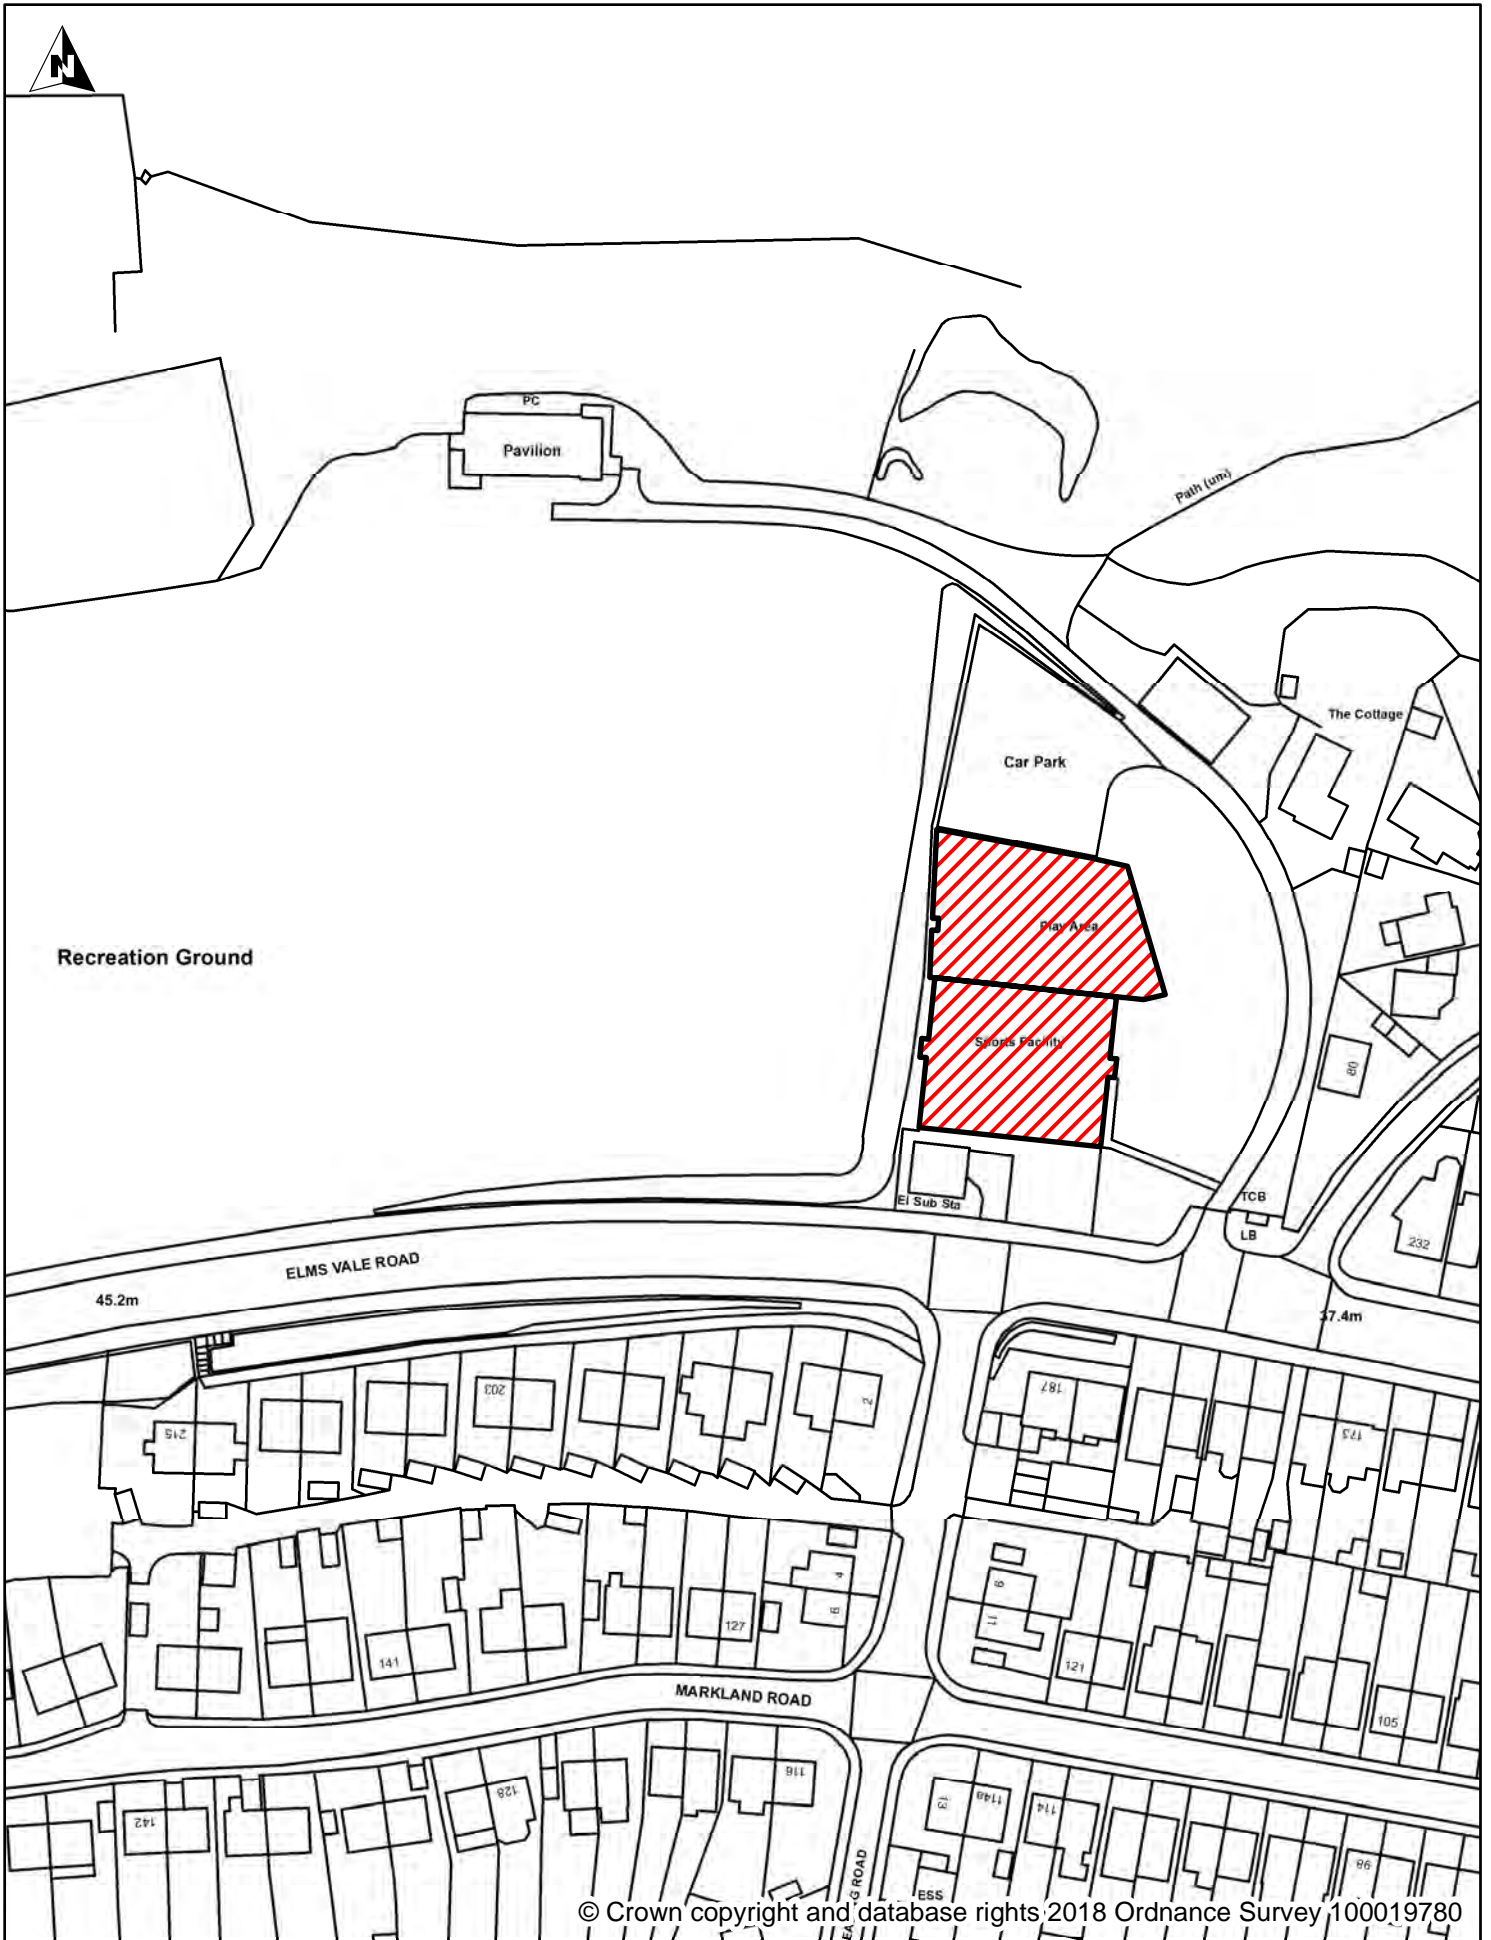

Dover District Council Public Spaces Protection Order-

Schedule 2 Map 17

Enclosed Children's Play Area and MUGA, Elms Vale Recreation Ground, Dover

Legend

- Dog Exclusion
- Dogs On Leads
- Seasonal Dog Bans

Dover District Council
Honeywood Close
White Cliffs Business Park
Whitfield
DOVER
CT16 3PJ