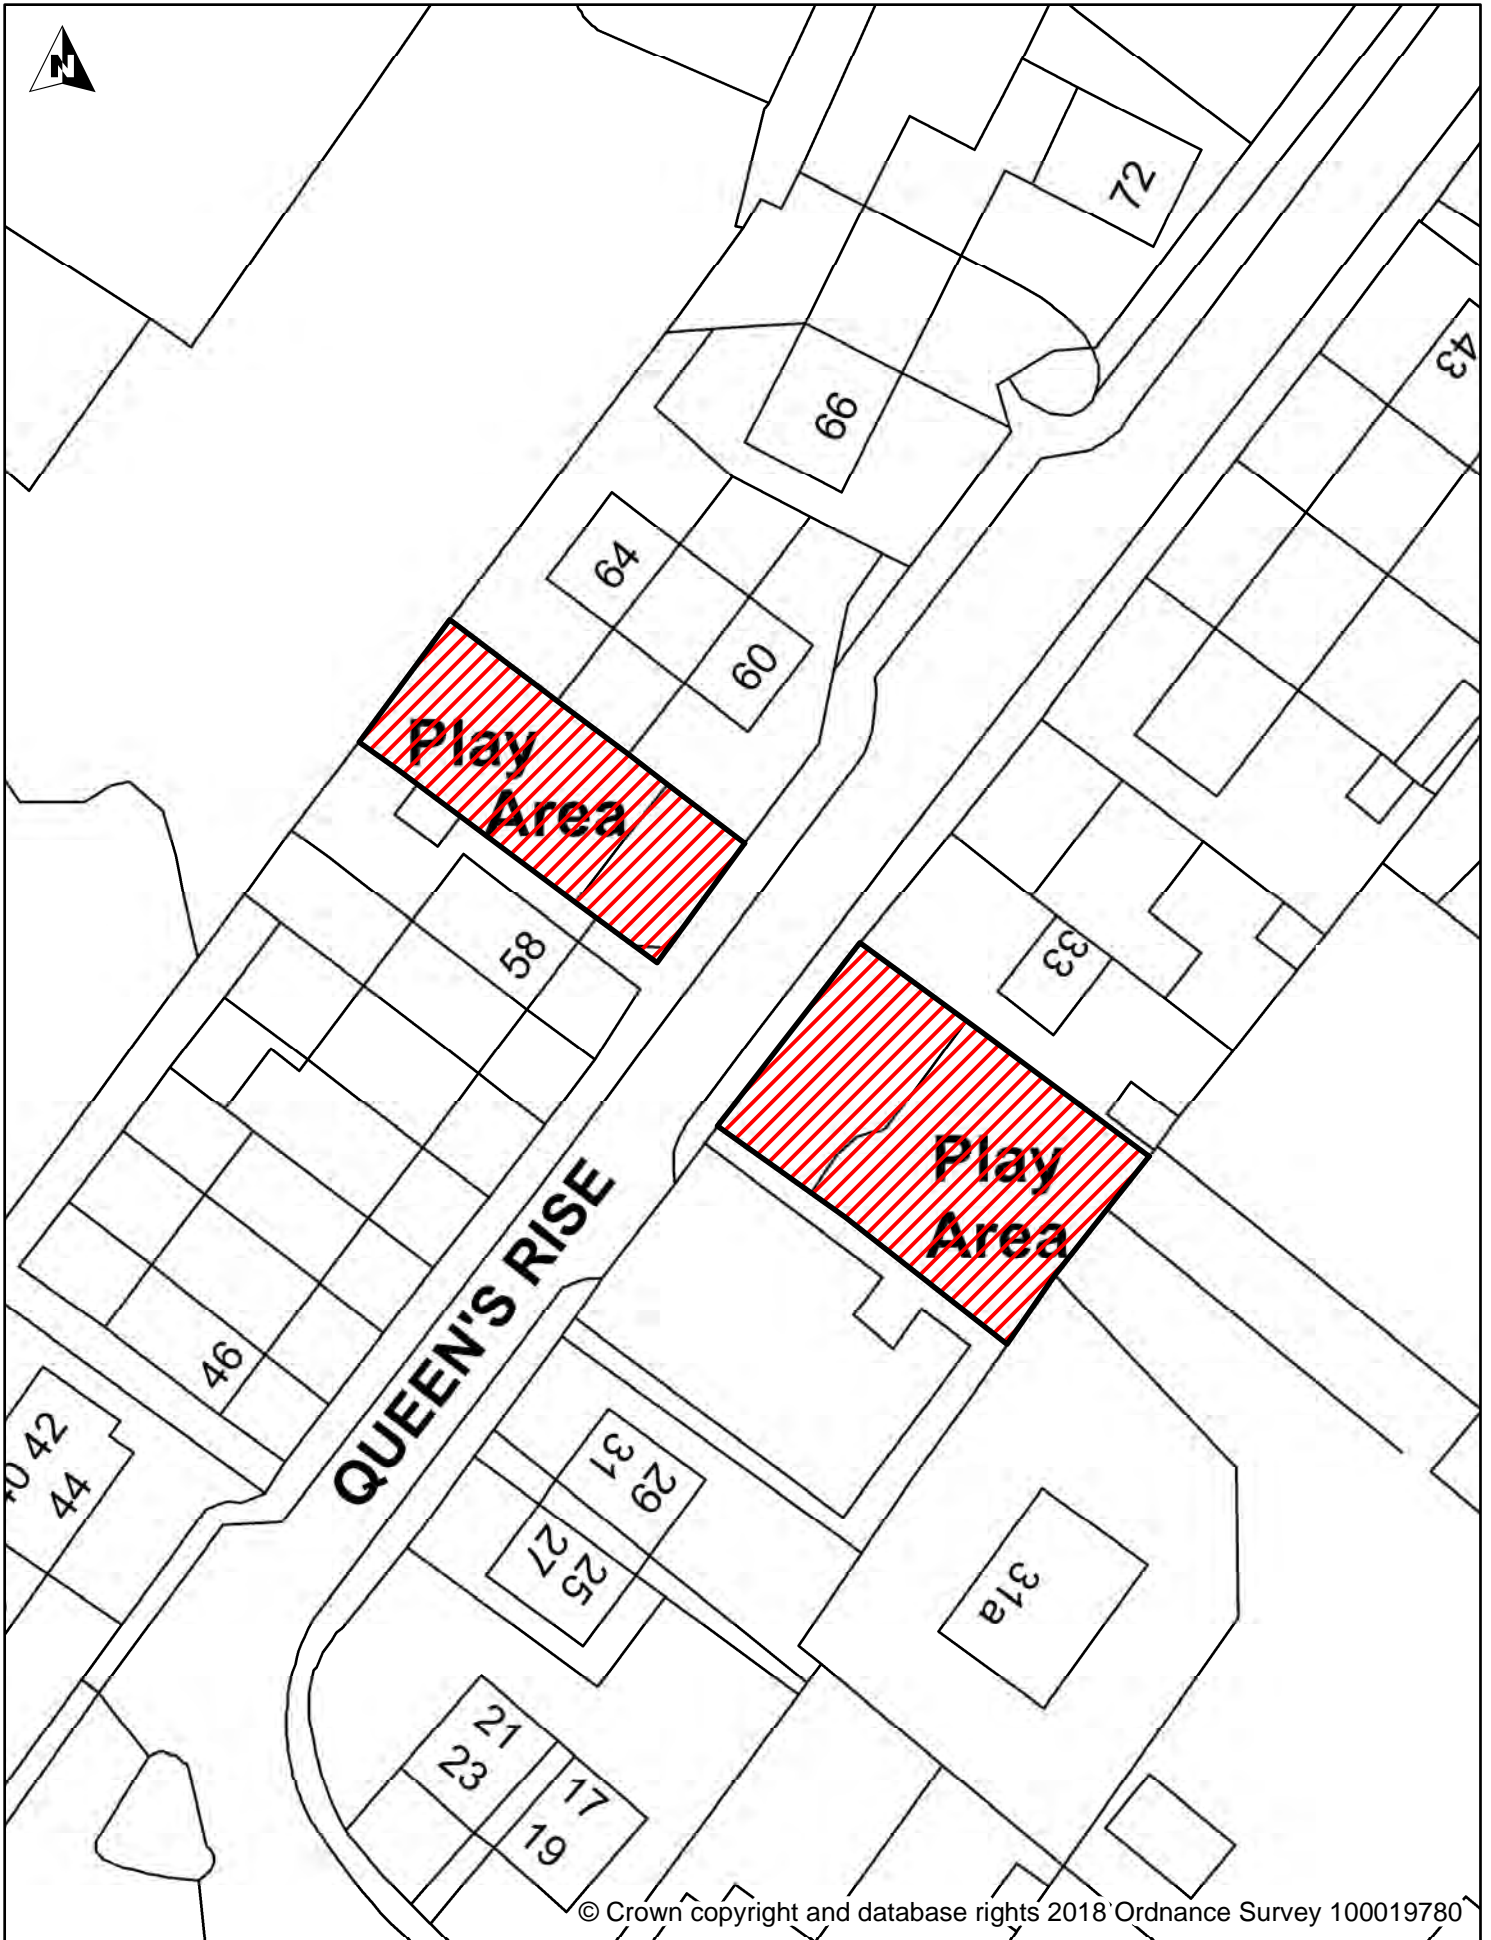

Dover District Council Public Spaces Protection Order-

Schedule 2 Map 34

Enclosed Children's Play Area, The Drove, Northbourne

Legend

-  Dog Exclusion
-  Dogs On Leads
-  Seasonal Dog Bans

Dover District Council
 Honeywood Close
 White Cliffs Business Park
 Whitfield
 DOVER
 CT16 3PJ