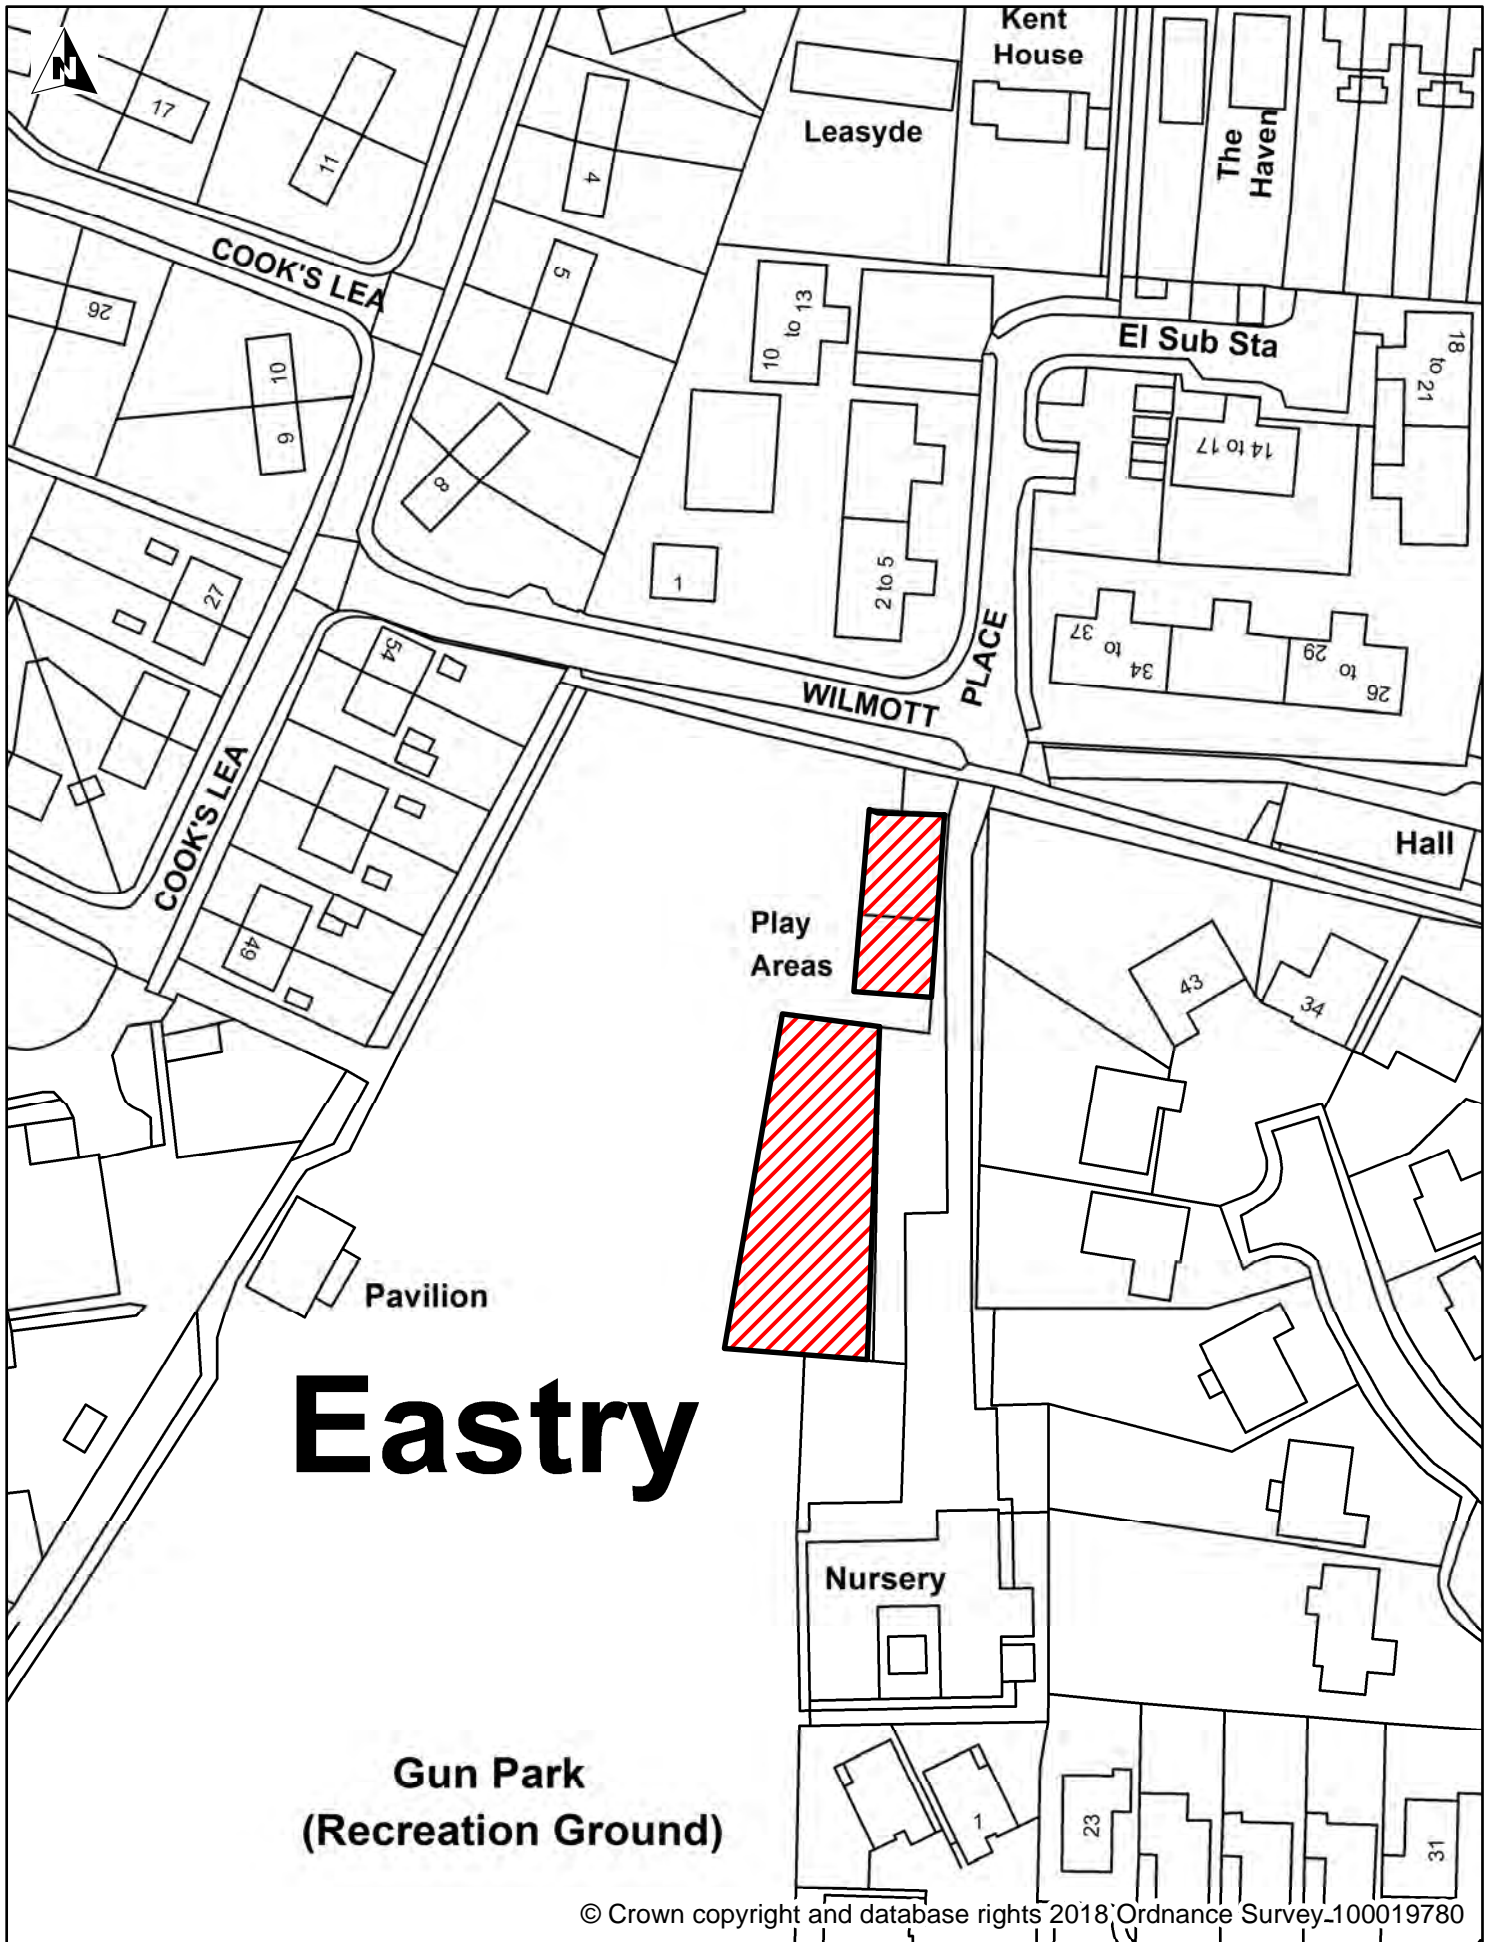

© Crown copyright and database rights 2018, Ordnance Survey, 100019780

Dover District Council Public Spaces Protection Order-

Schedule 2 Map 28

Enclosed Children's Play Area and Skatepark, The Gun Park Recreation Ground, Eastry

Legend

- Dog Exclusion
- Dogs On Leads
- Seasonal Dog Bans

Dover District Council
Honeywood Close
White Cliffs Business Park
Whitfield
DOVER
CT16 3PJ