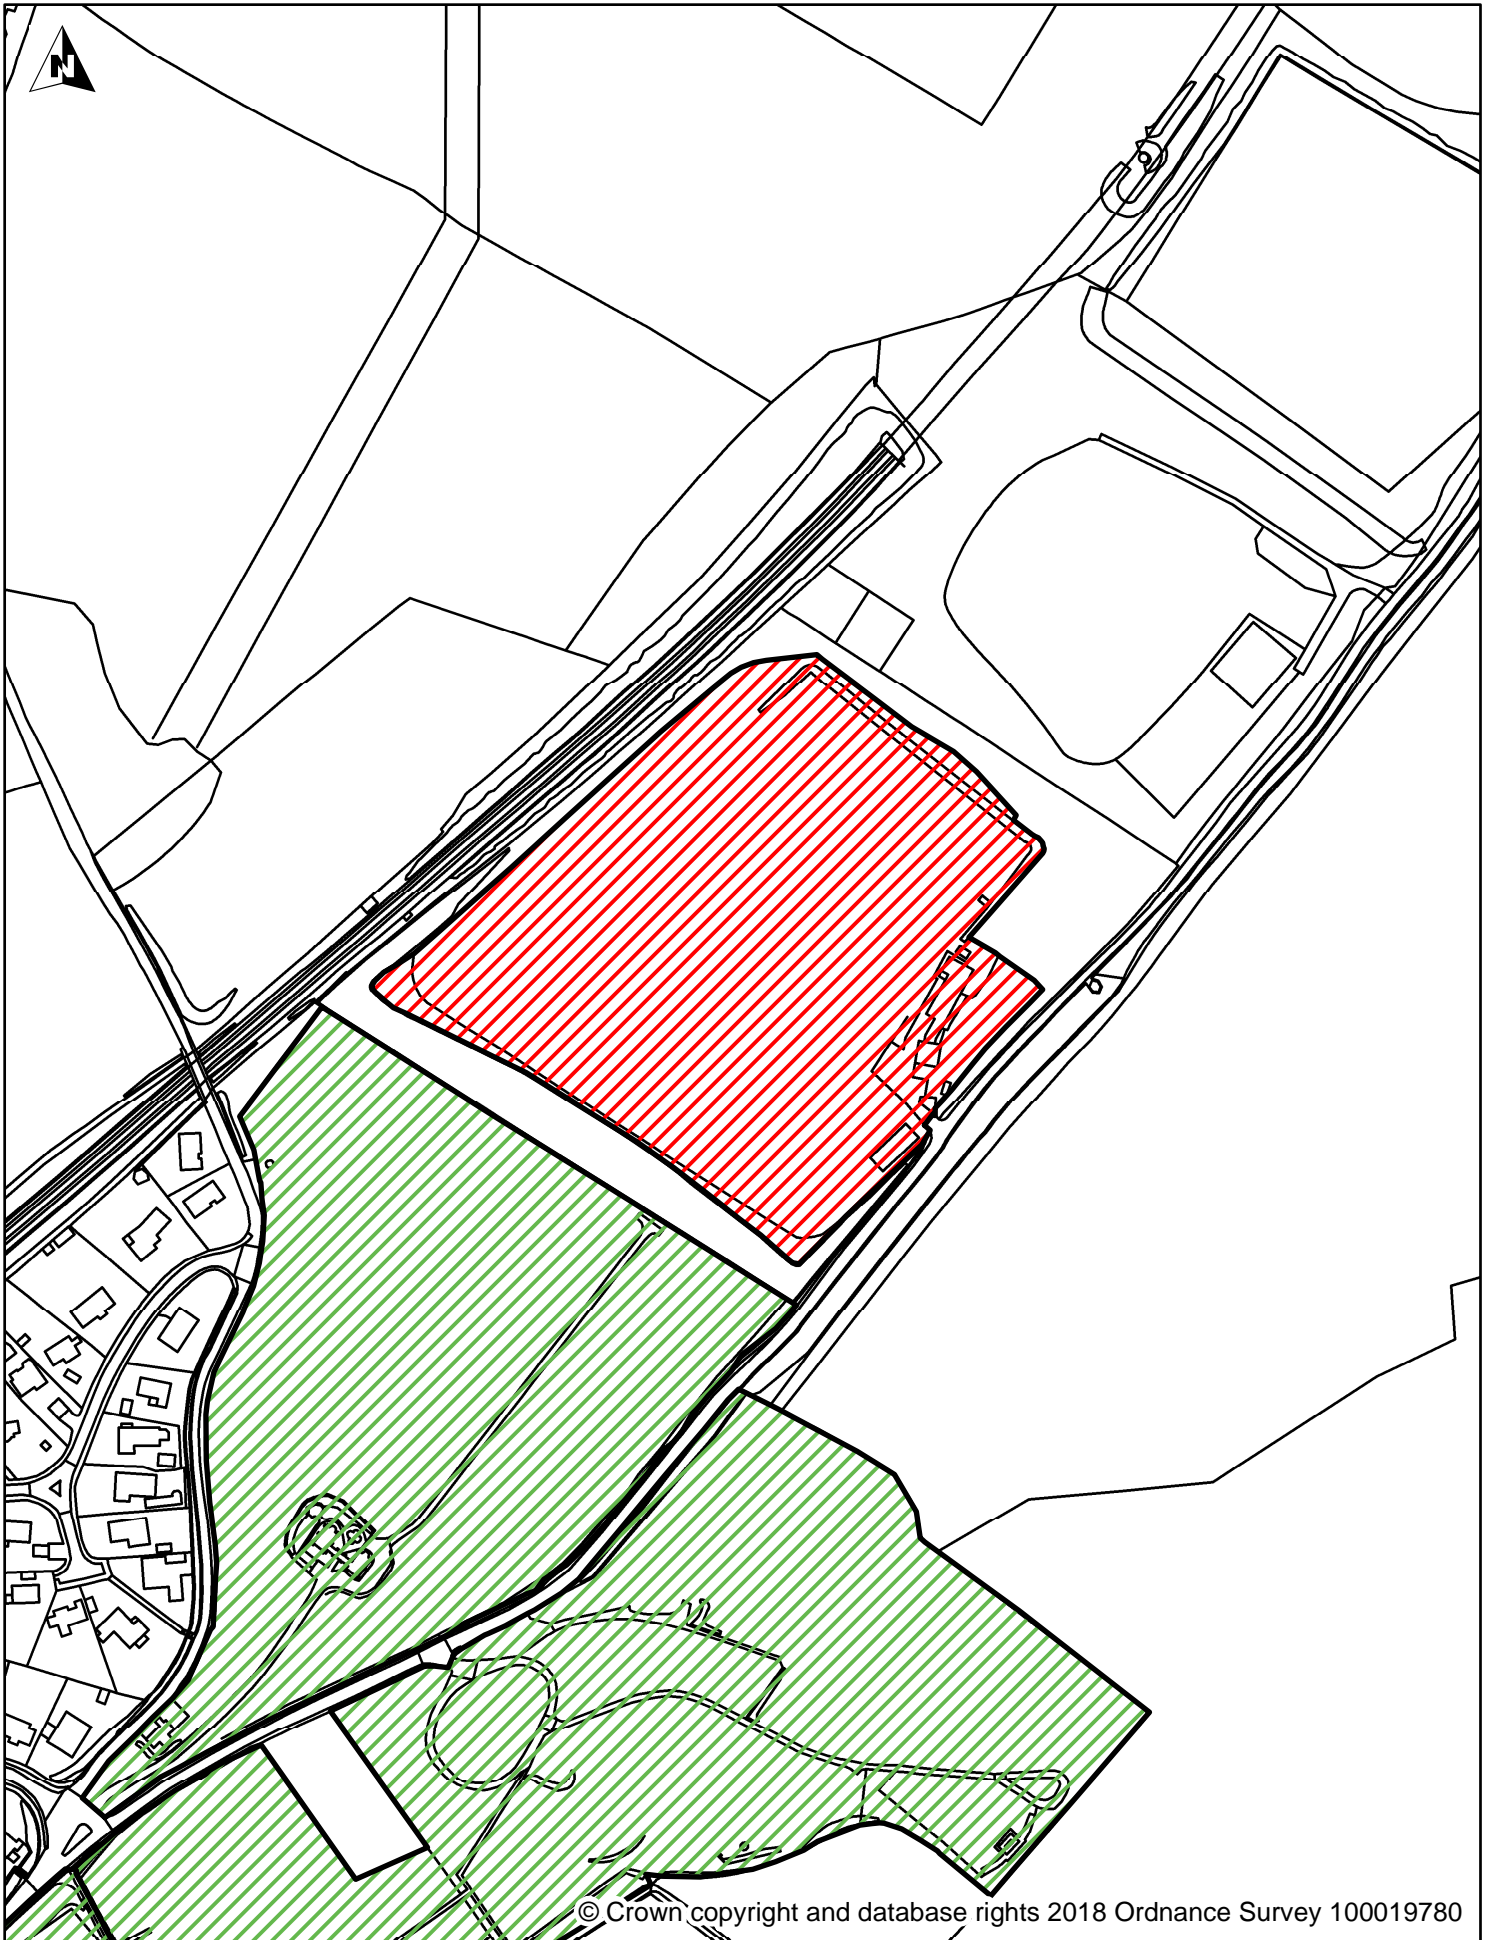

Dover District Council Public Spaces Protection Order-

Schedule 2 Map 25

The Danes Recreation Ground (Football Pitches) Dover

Legend

- Dog Exclusion
- Dogs On Leads
- Seasonal Dog Bans

Dover District Council
Honeywood Close
White Cliffs Business Park
Whitfield
DOVER
CT16 3PJ