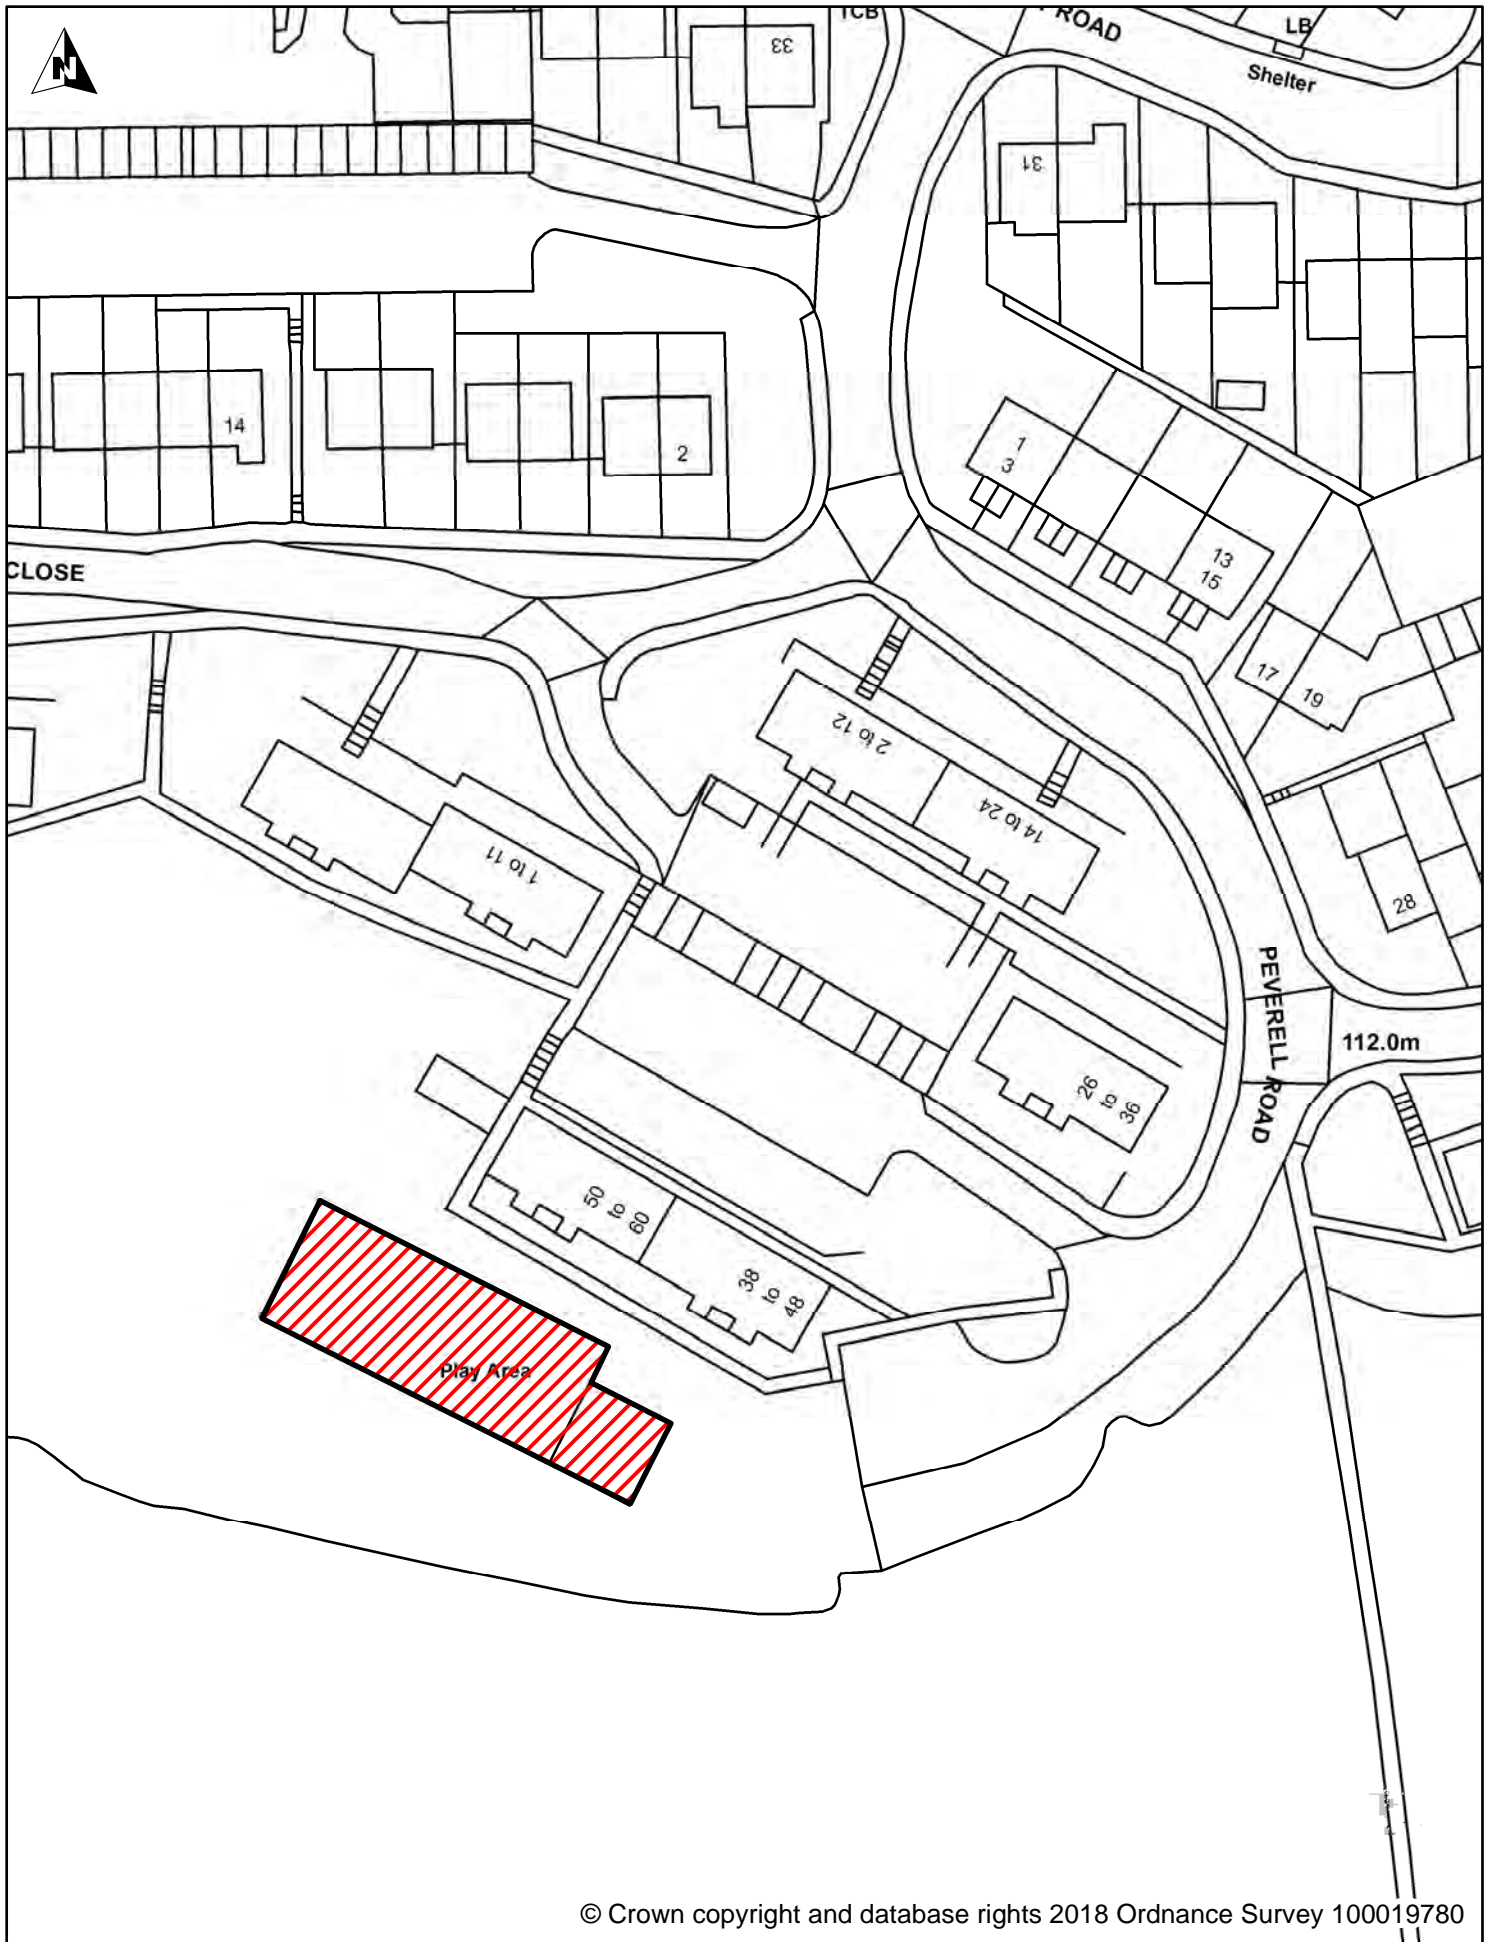

Legend

Schedule 2 Map 53

-  Dog Exclusion
-  Dogs On Leads
-  Seasonal Dog Bans

Enclosed Children's Play Area, Aspen Drive off Kinson Way, Whitfield

Dover District Council
 Honeywood Close
 White Cliffs Business Park
 Whitfield
 DOVER
 CT16 3PJ