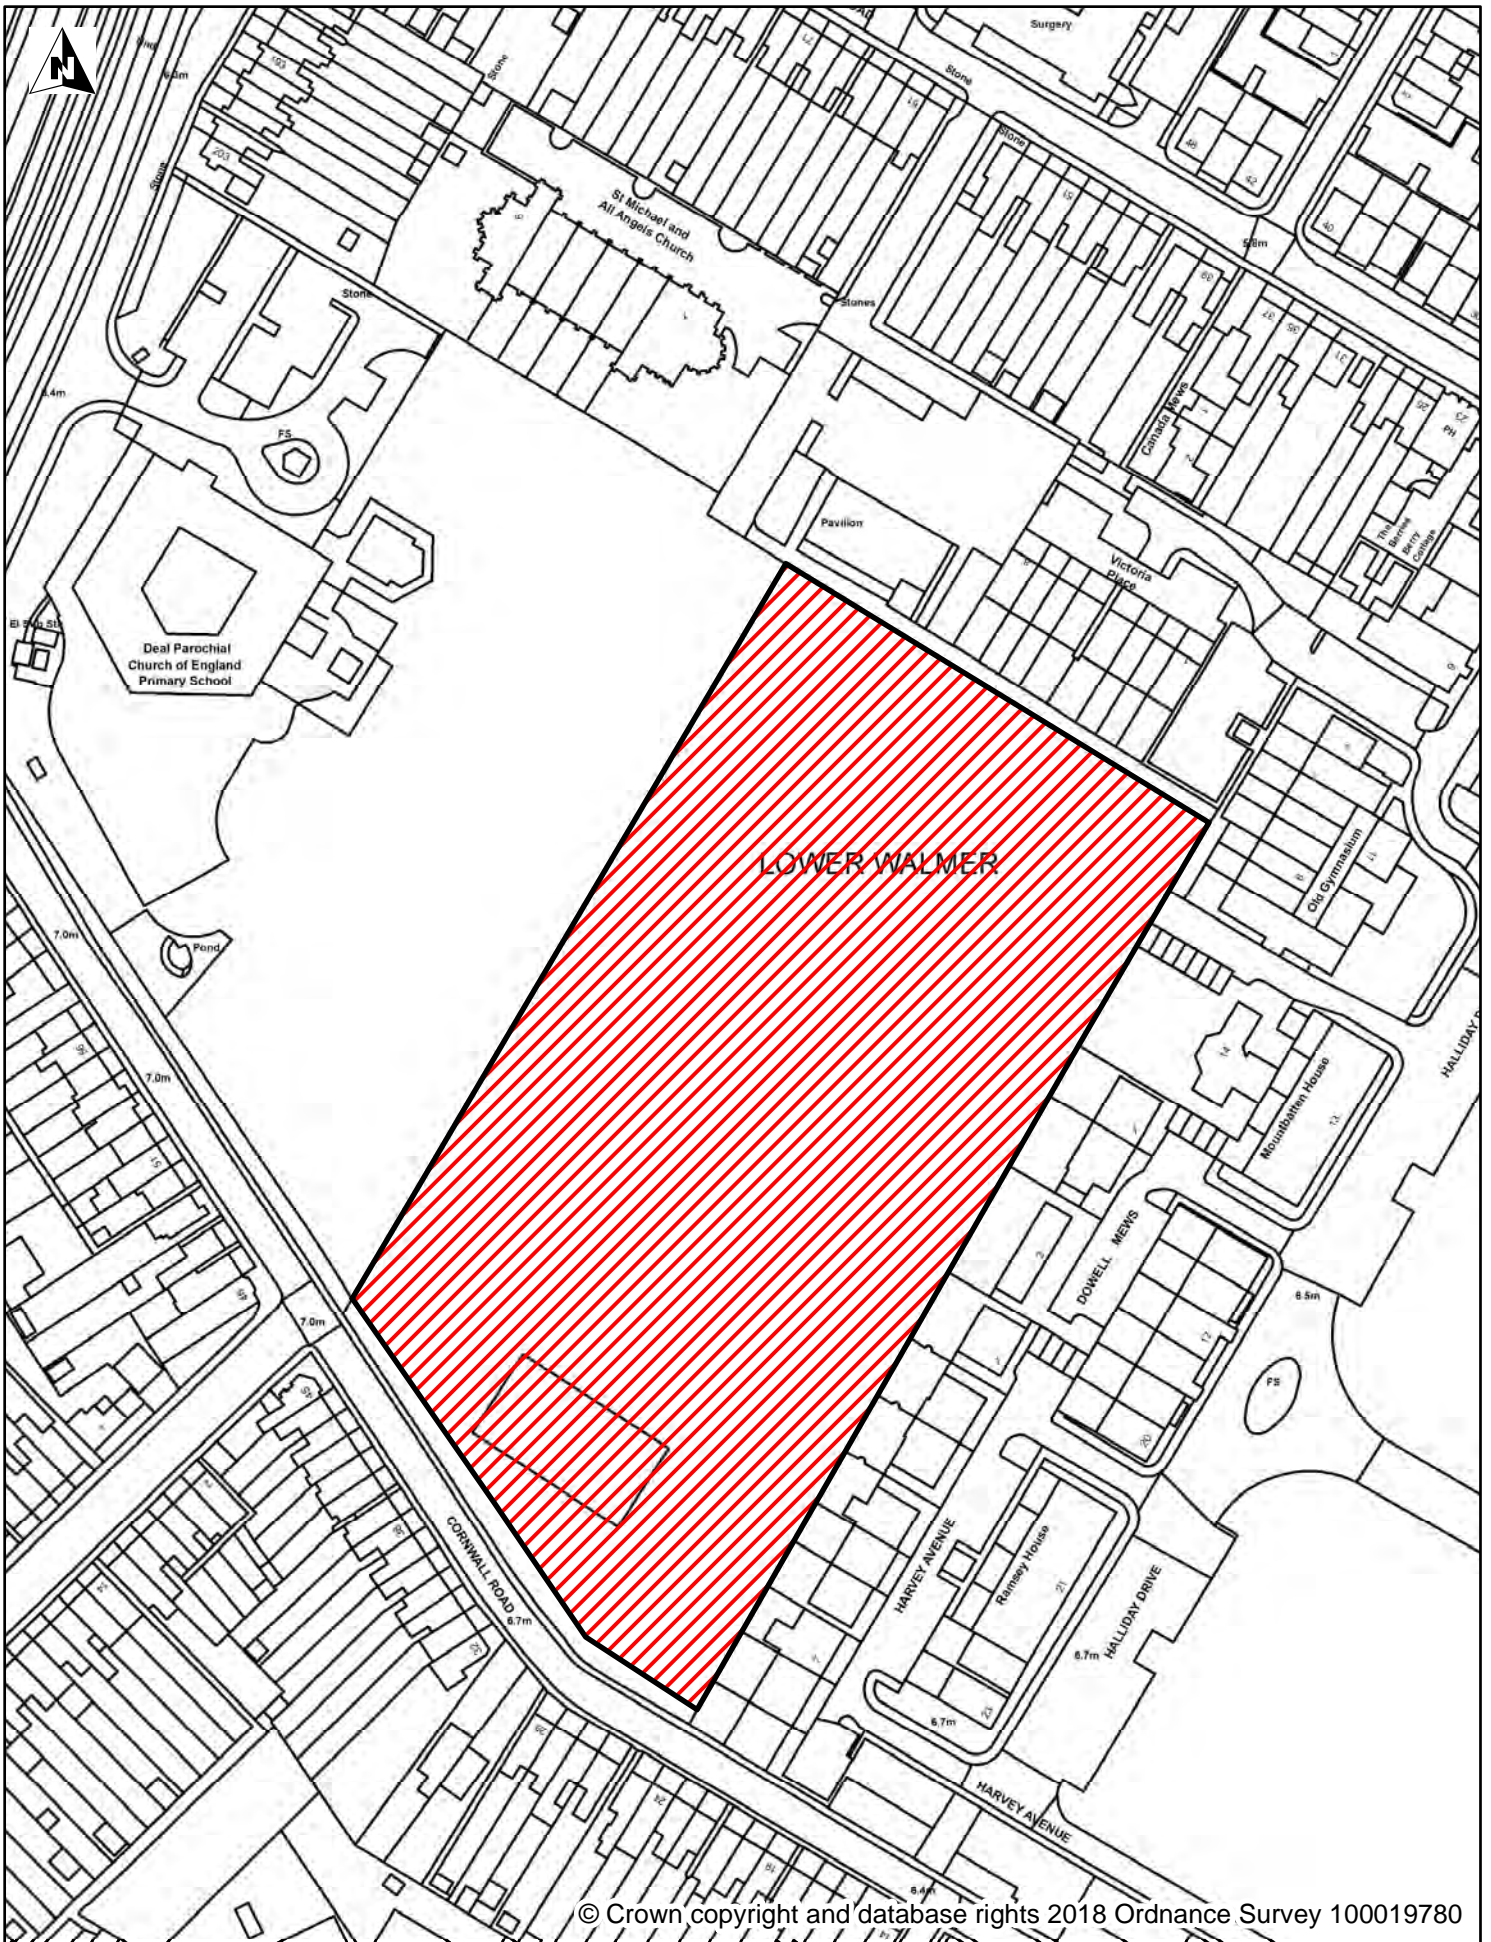

Dover District Council Public Spaces Protection Order-

Schedule 2 Map 48

Enclosed Children's Play Area, Chapel Road, Tilmanstone

Legend

-  Dog Exclusion
-  Dogs On Leads
-  Seasonal Dog Bans

Dover District Council
 Honeywood Close
 White Cliffs Business Park
 Whitfield
 DOVER
 CT16 3PJ