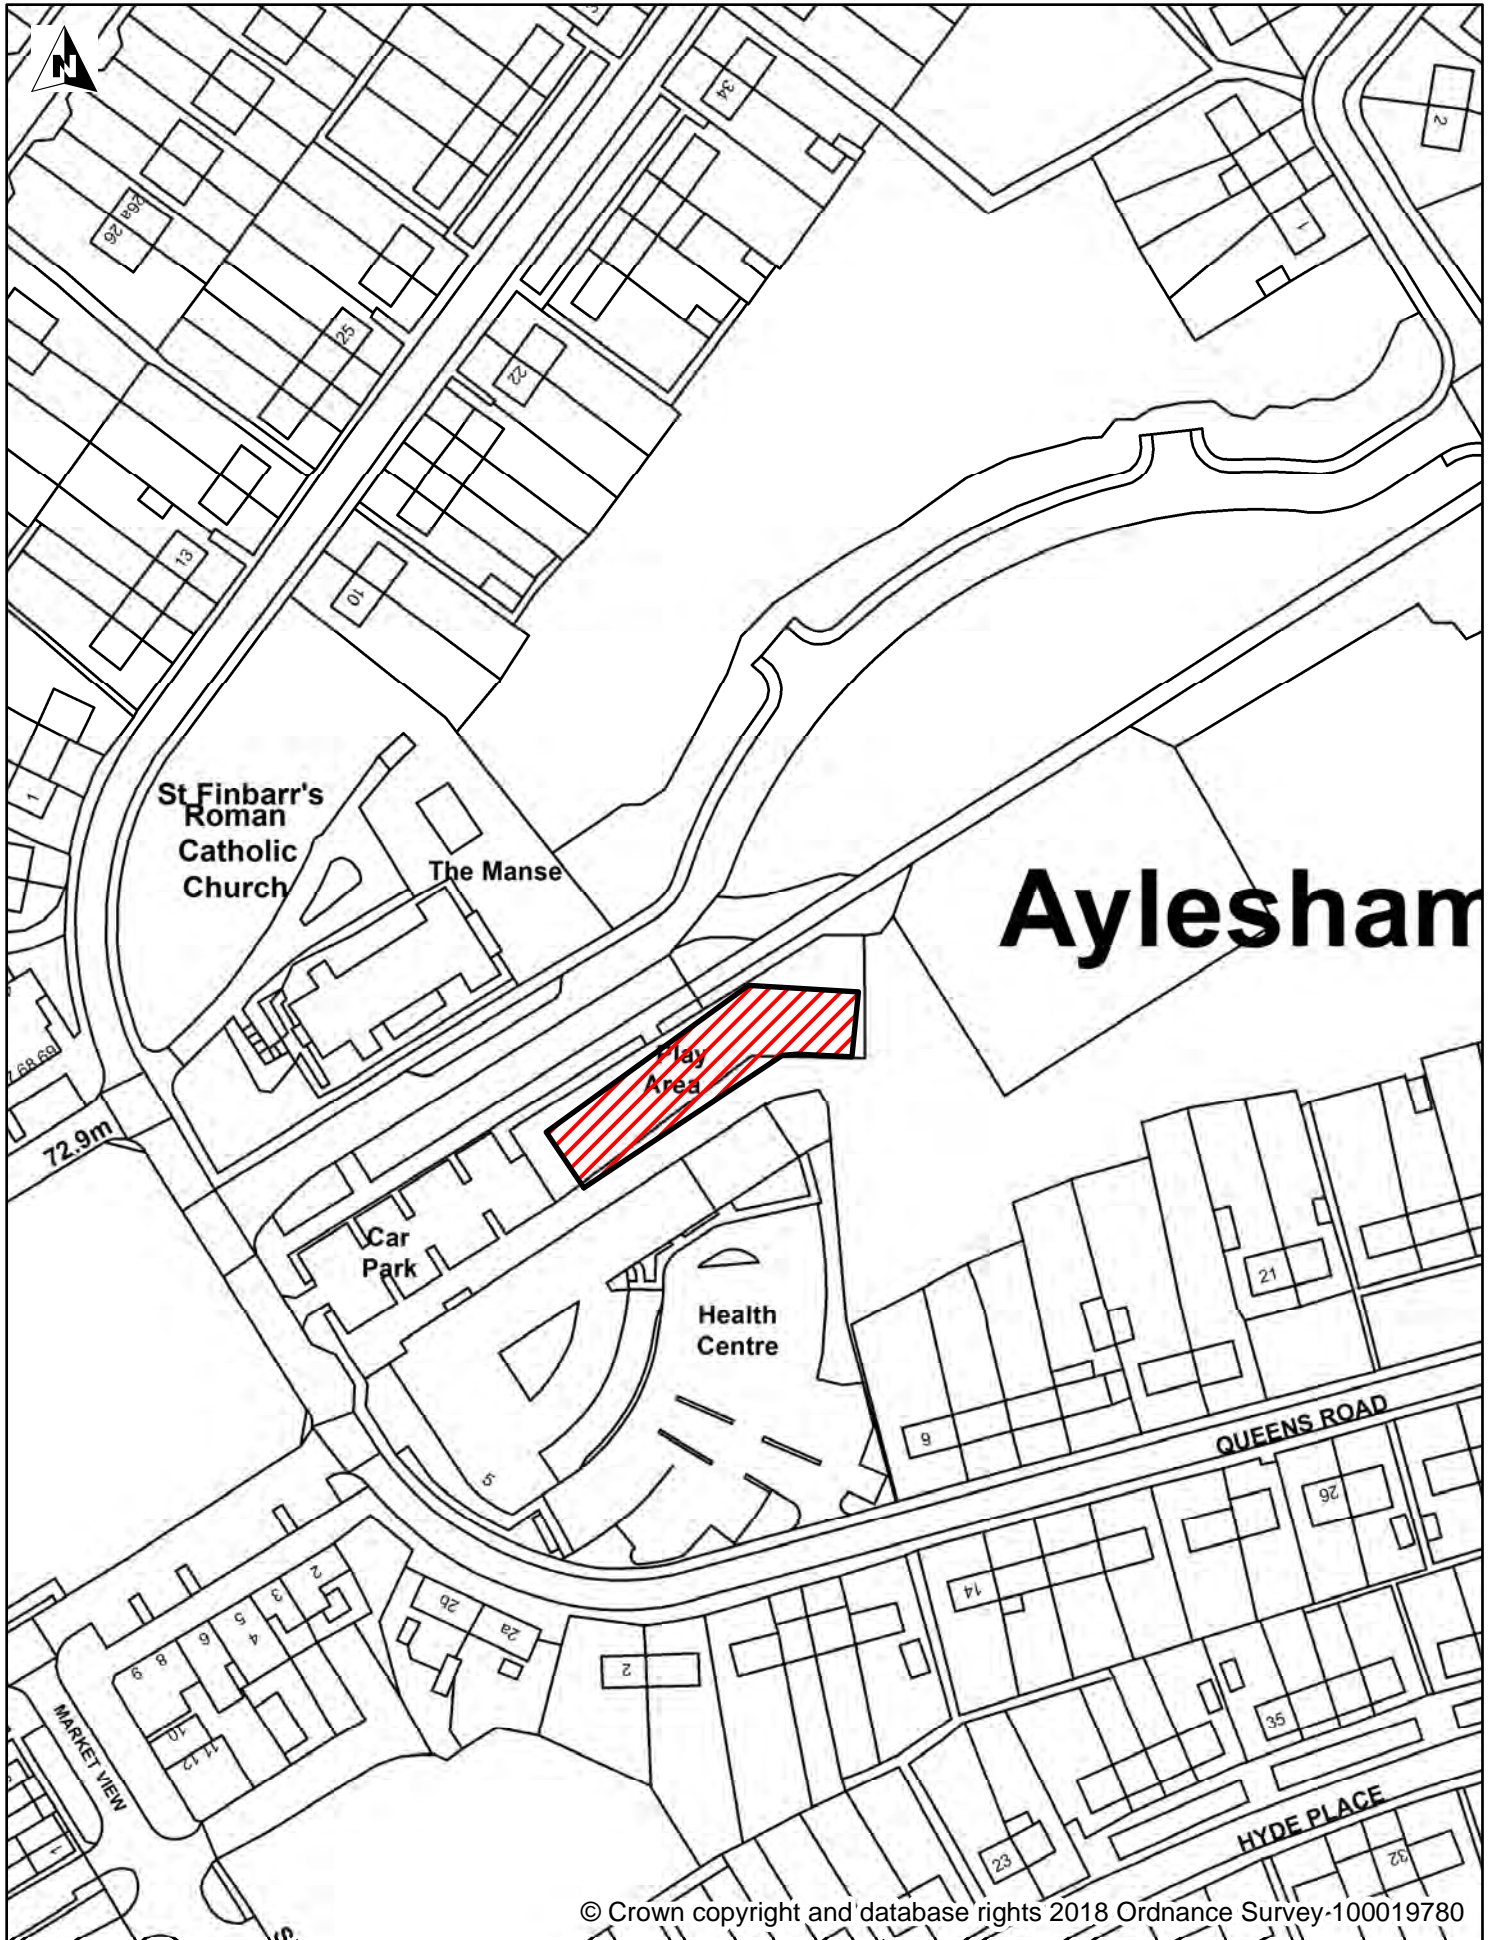

© Crown copyright and database rights 2018 Ordnance Survey 100019780

Dover District Council
Honeywood Close
White Cliffs Business Park
Whitfield
DOVER
CT16 3PJ

Dover District Council Public Spaces Protection Order-

Schedule 2 Map 4

Enclosed Children's Play Area, Market Square, Aylesham

Legend

- Dog Exclusion
- Dogs On Leads
- Seasonal Dog Bans