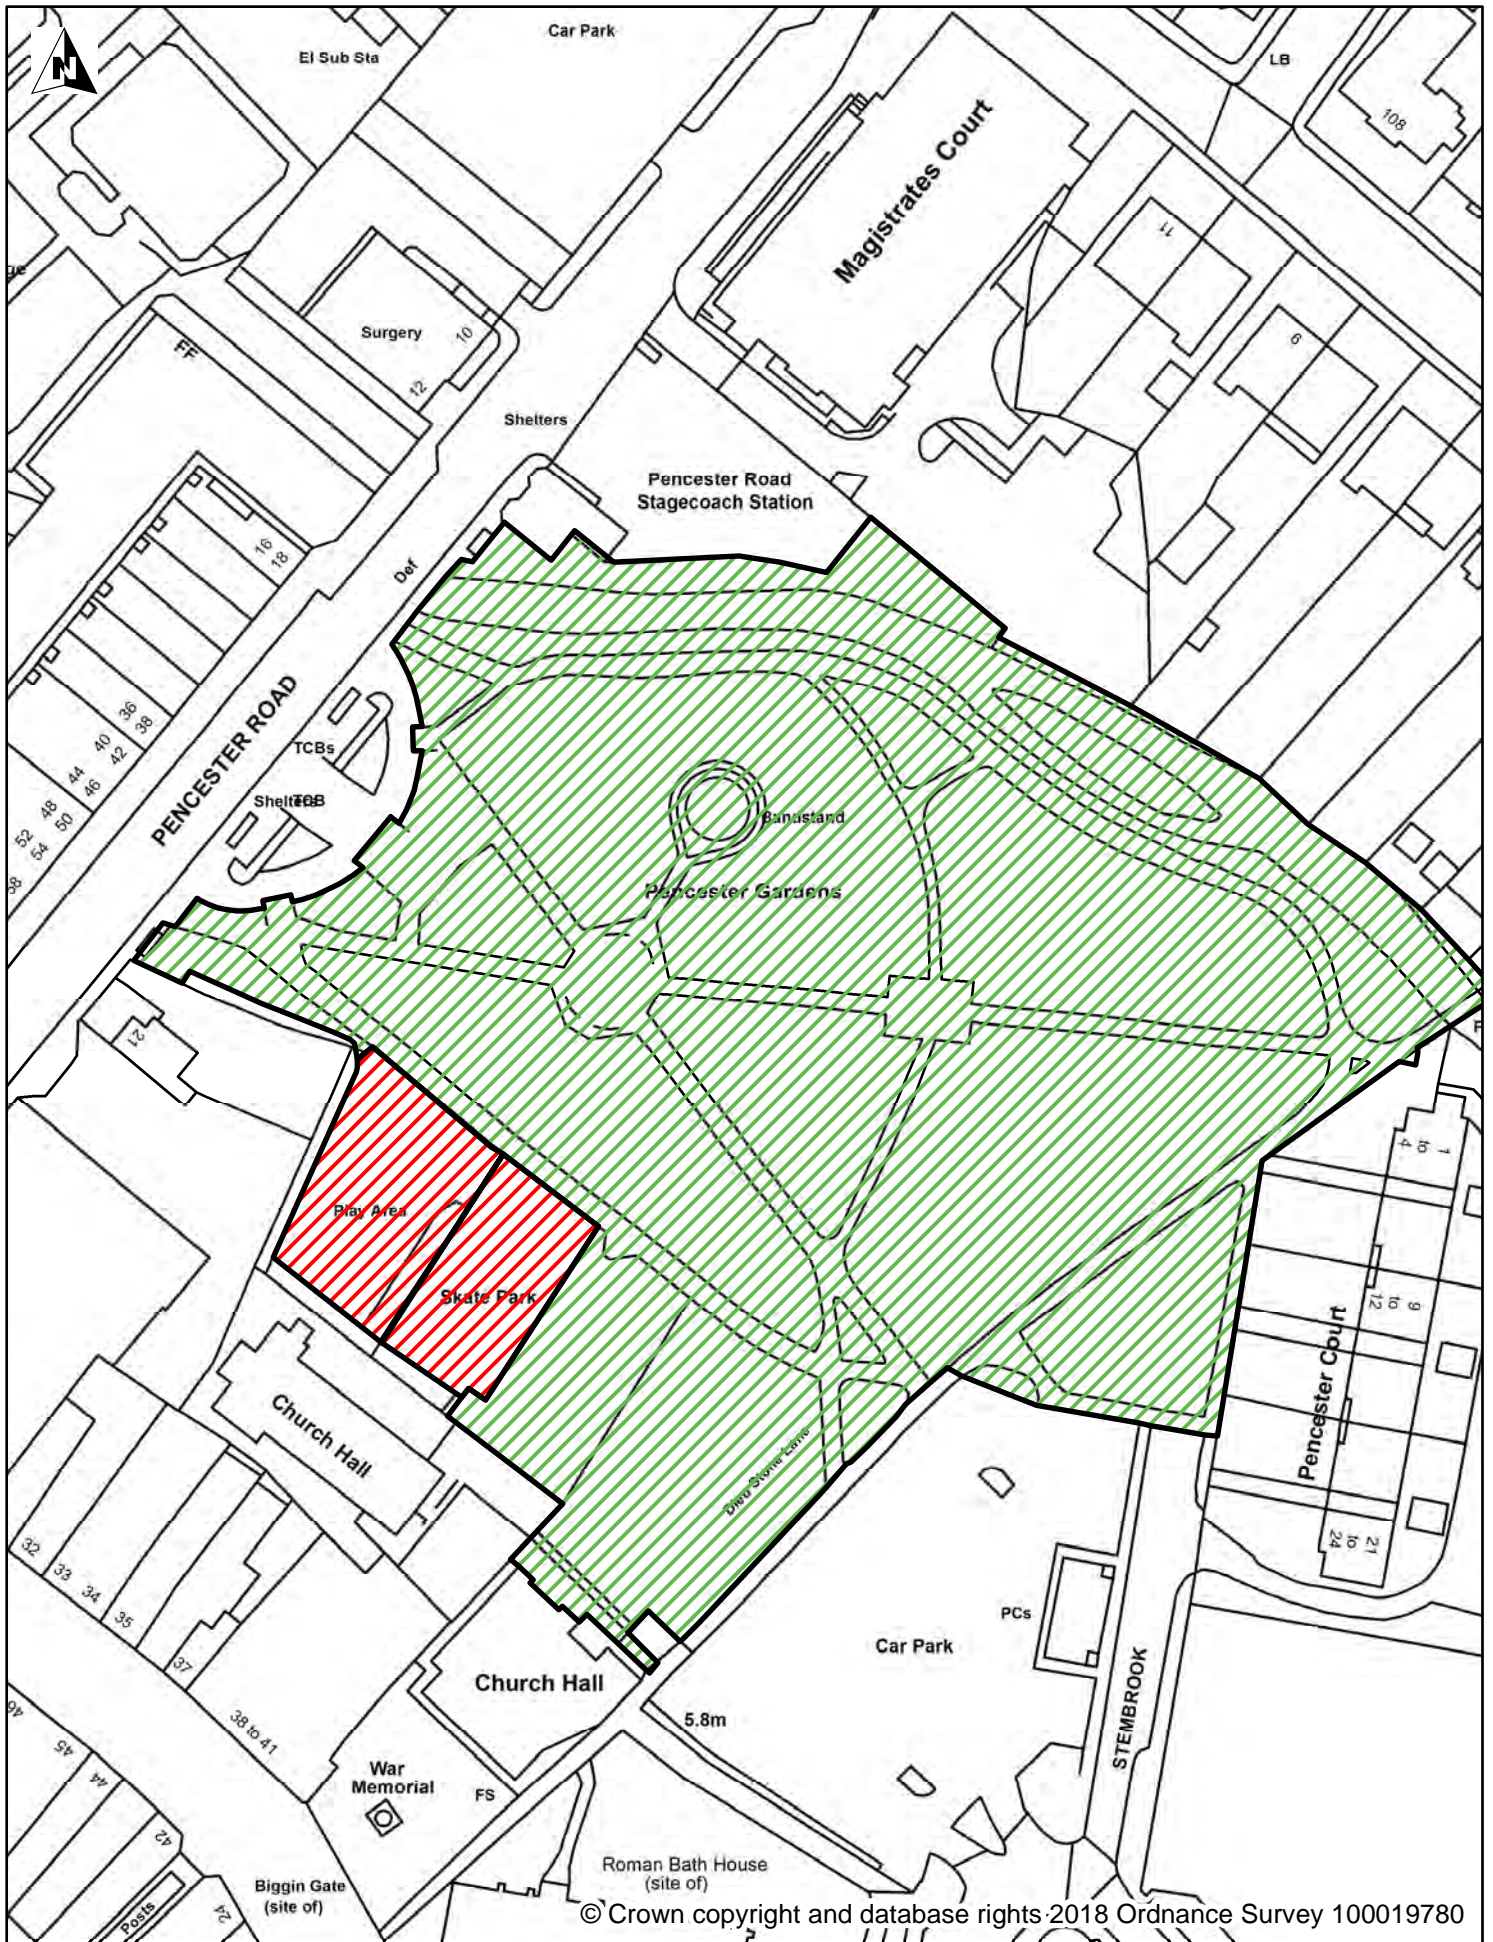

Dover District Council Public Spaces Protection Order-

Schedule 2 Map 22

**Enclosed Children's Play Area and Skatepark,
Pencerter Gardens, Dover**

Legend

- Dog Exclusion
- Dogs On Leads
- Seasonal Dog Bans

Dover District Council
Honeywood Close
White Cliffs Business Park
Whitfield
DOVER
CT16 3PJ