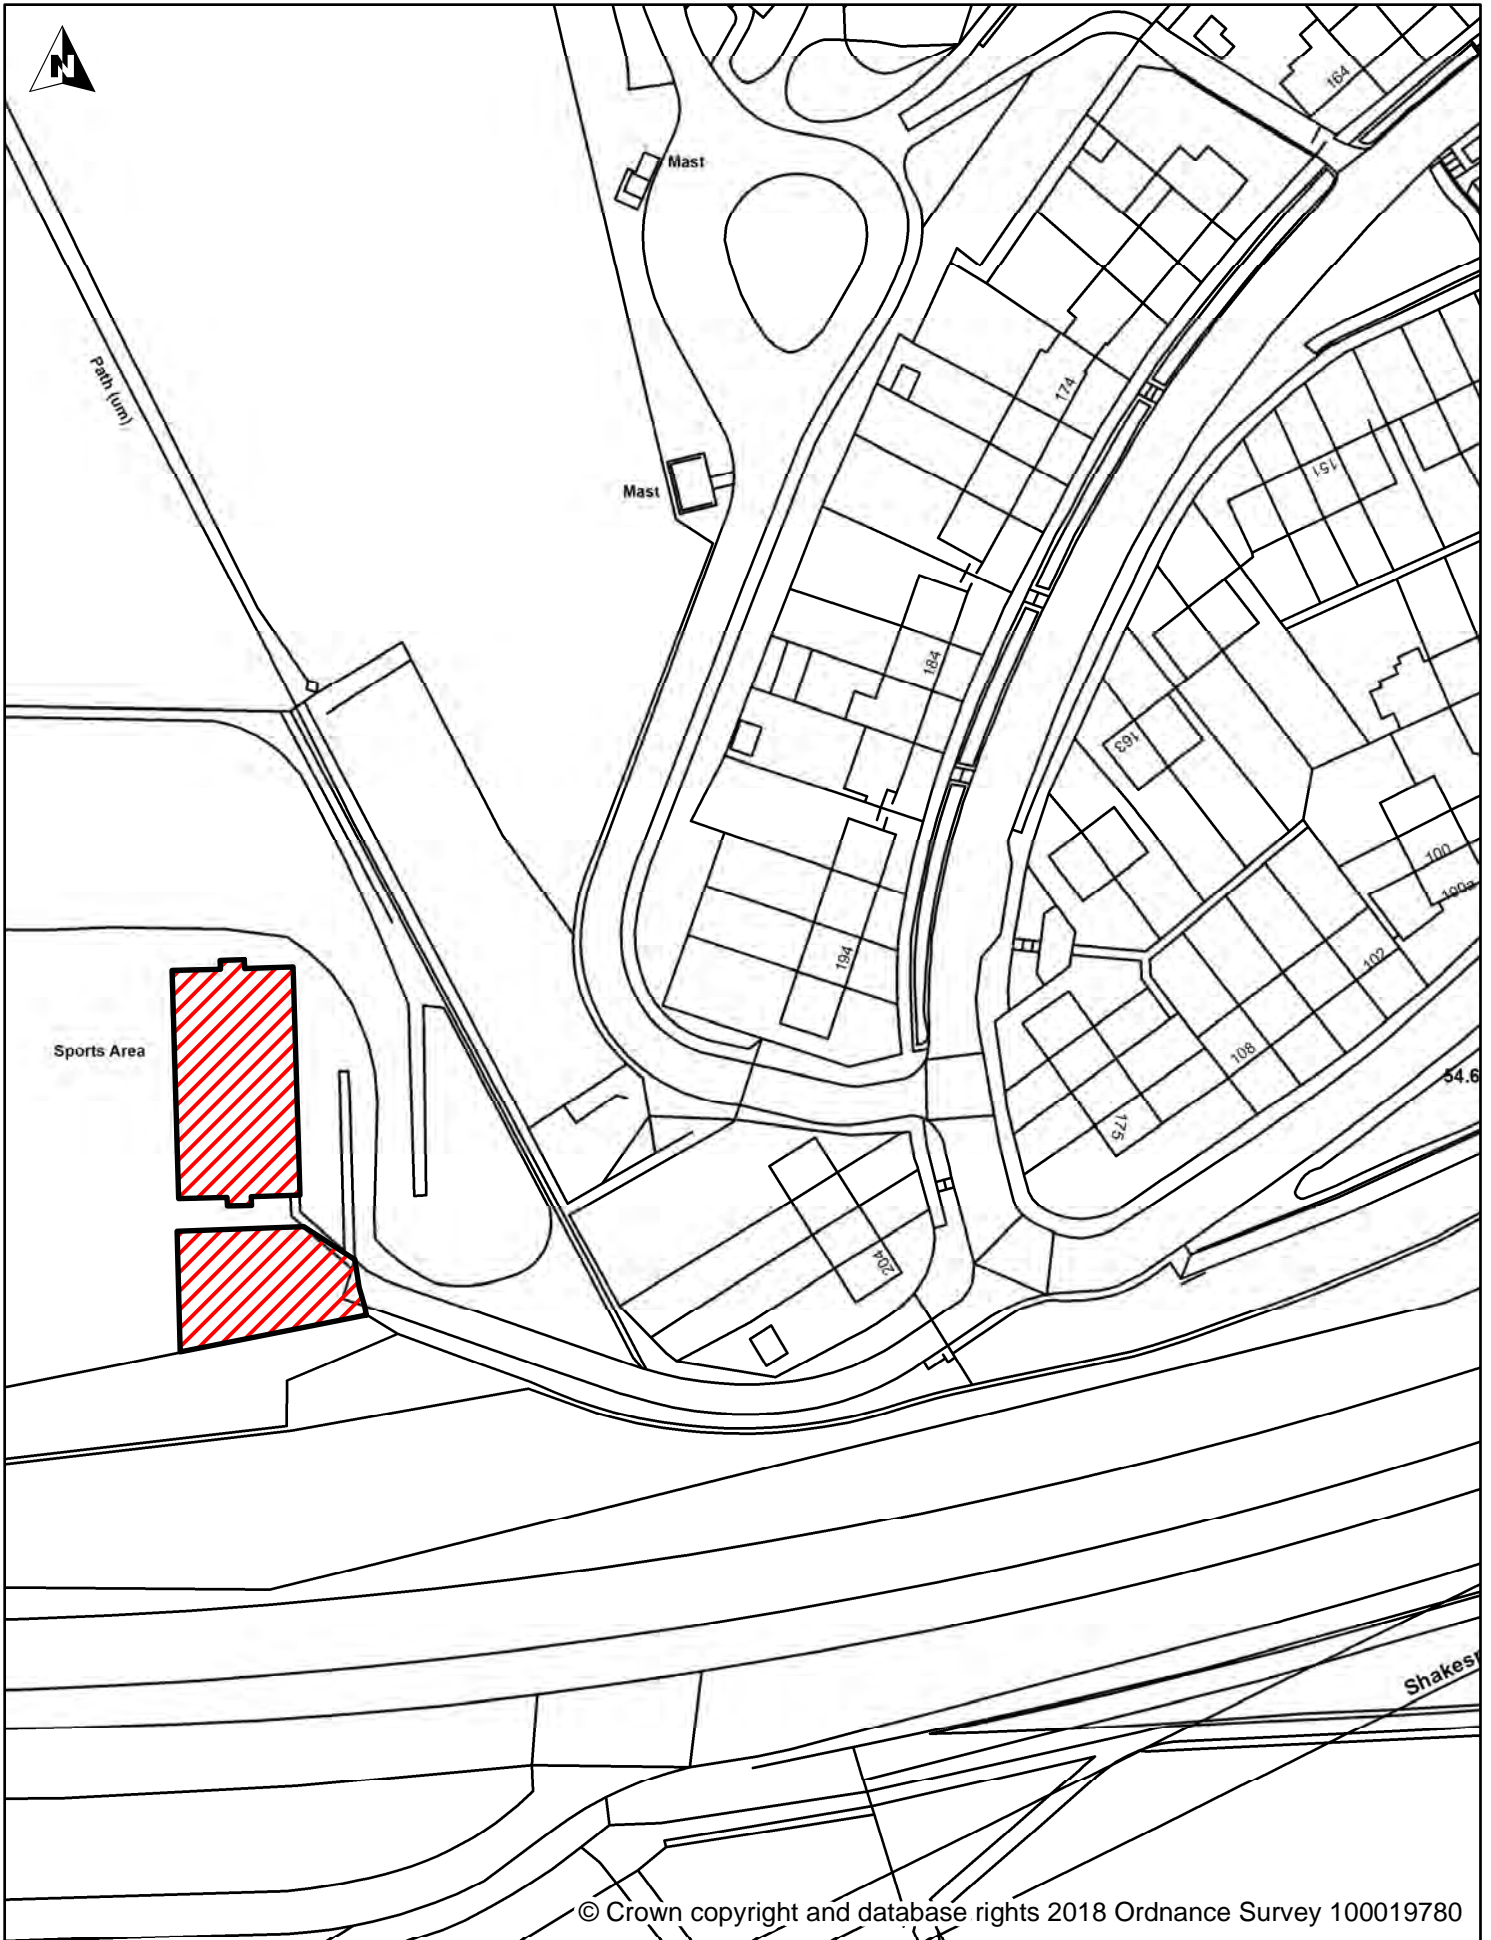

Schedule 2 Map 12

Enclosed Children's Play Area, Wilson Avenue, Deal,

Legend

-  Dog Exclusion
-  Dogs On Leads
-  Seasonal Dog Bans

Dover District Council
 Honeywood Close
 White Cliffs Business Park
 Whitfield
 DOVER
 CT16 3PJ