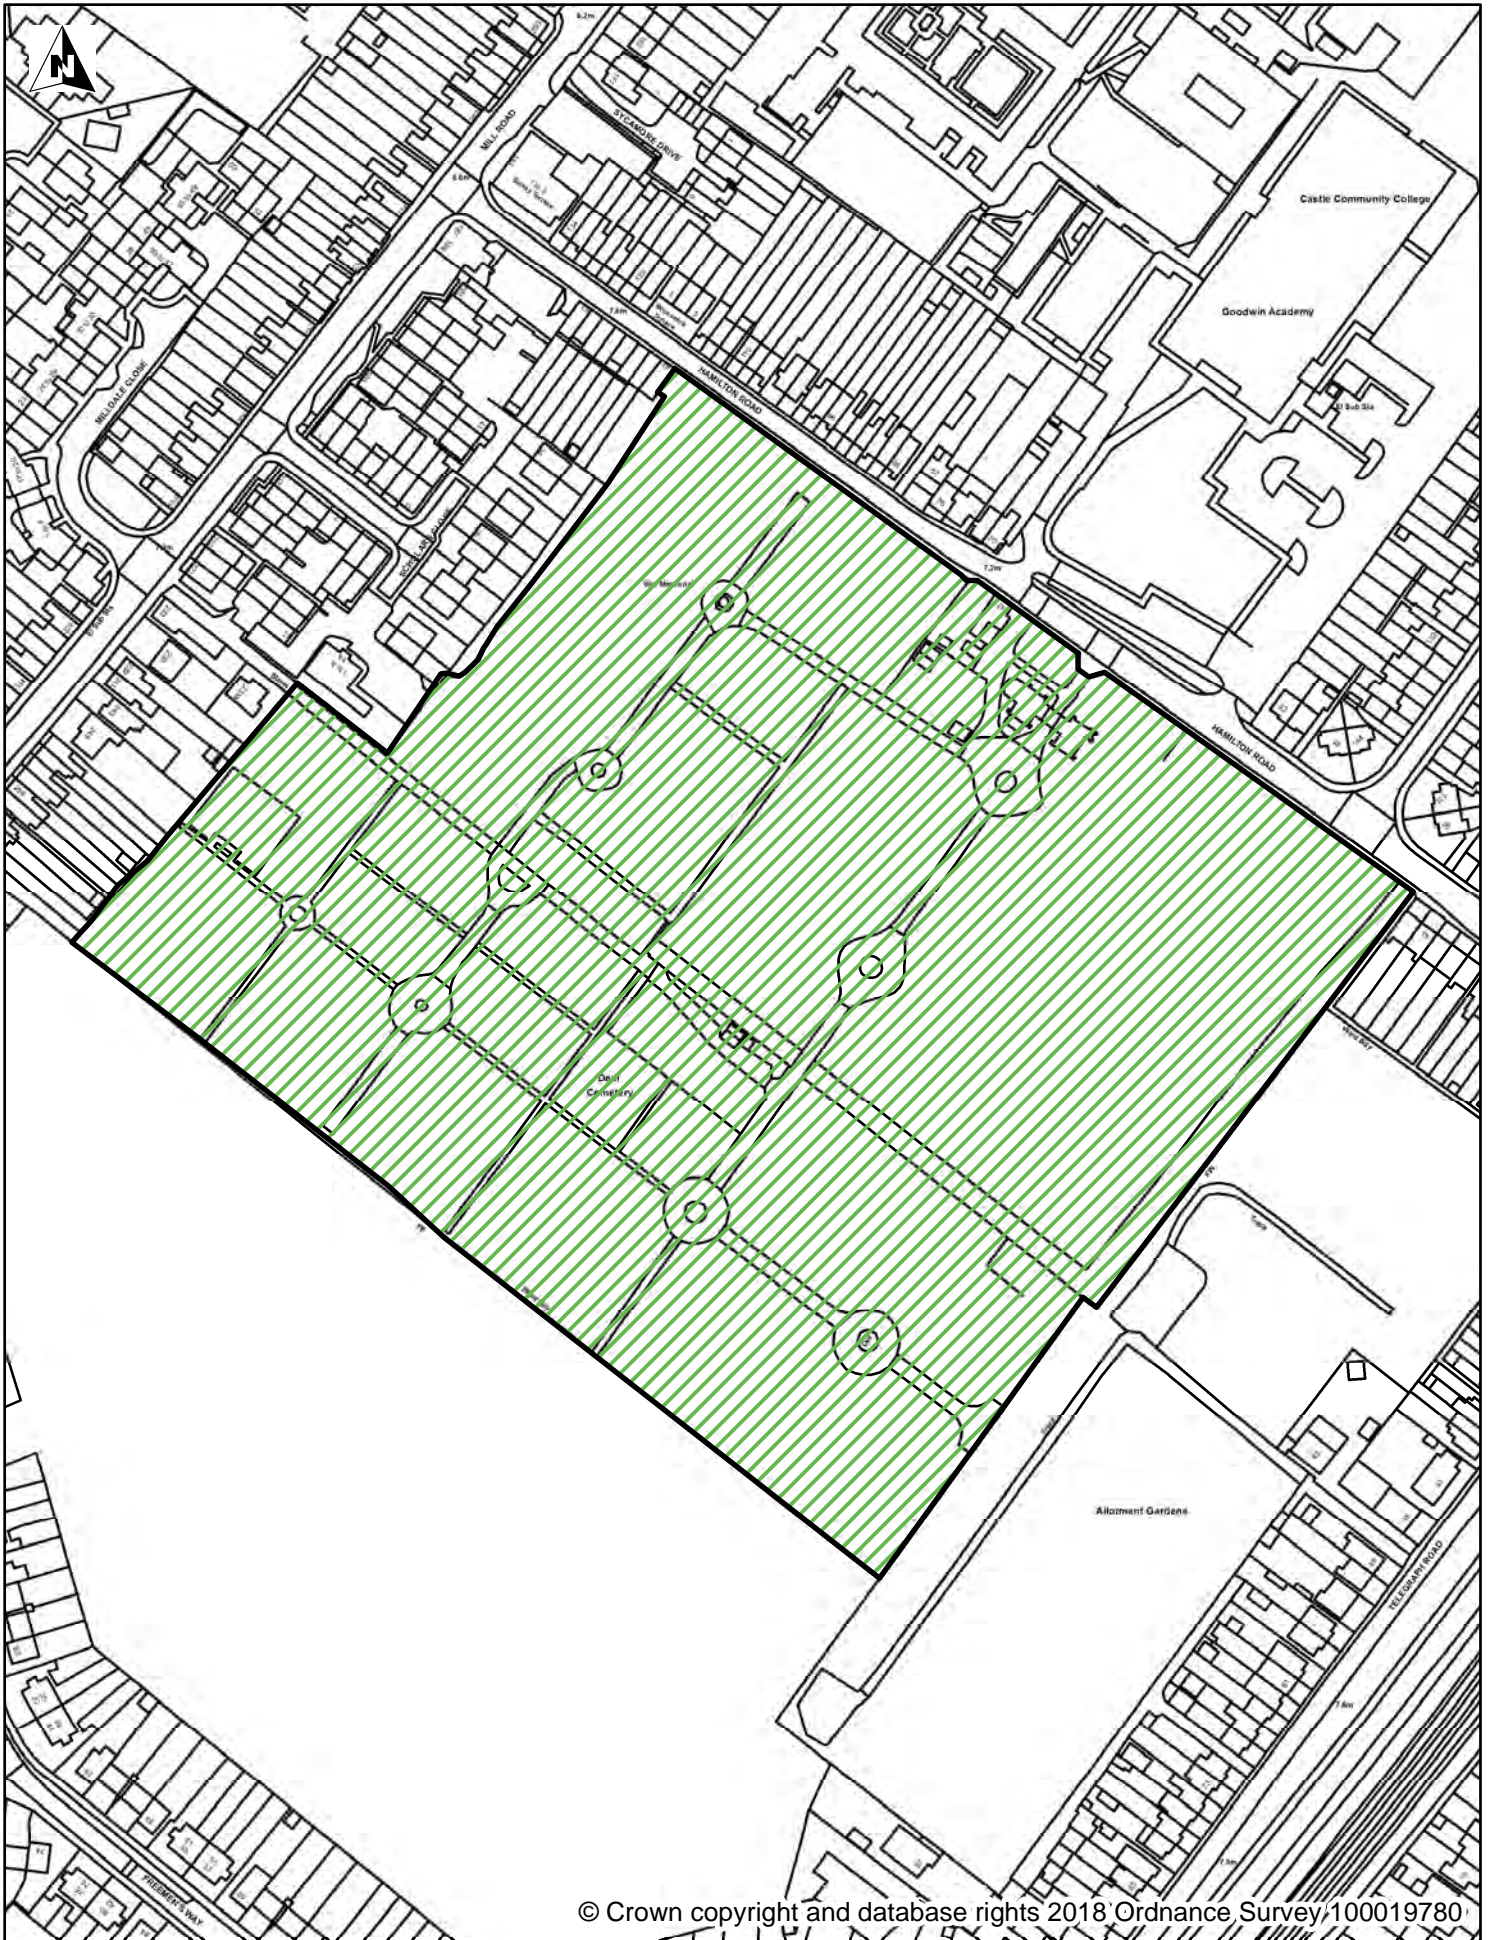

© Crown copyright and database rights 2018 Ordnance Survey, 100019780

Dover District Council
Honeywood Close
White Cliffs Business Park
Whitfield
DOVER
CT16 3PJ

Dover District Council Public Spaces Protection Order-

Schedule 1 Map 4

Hamilton Road Cemetery, Deal

Legend

- Dog Exclusion
- Dogs On Leads
- Seasonal Dog Bans