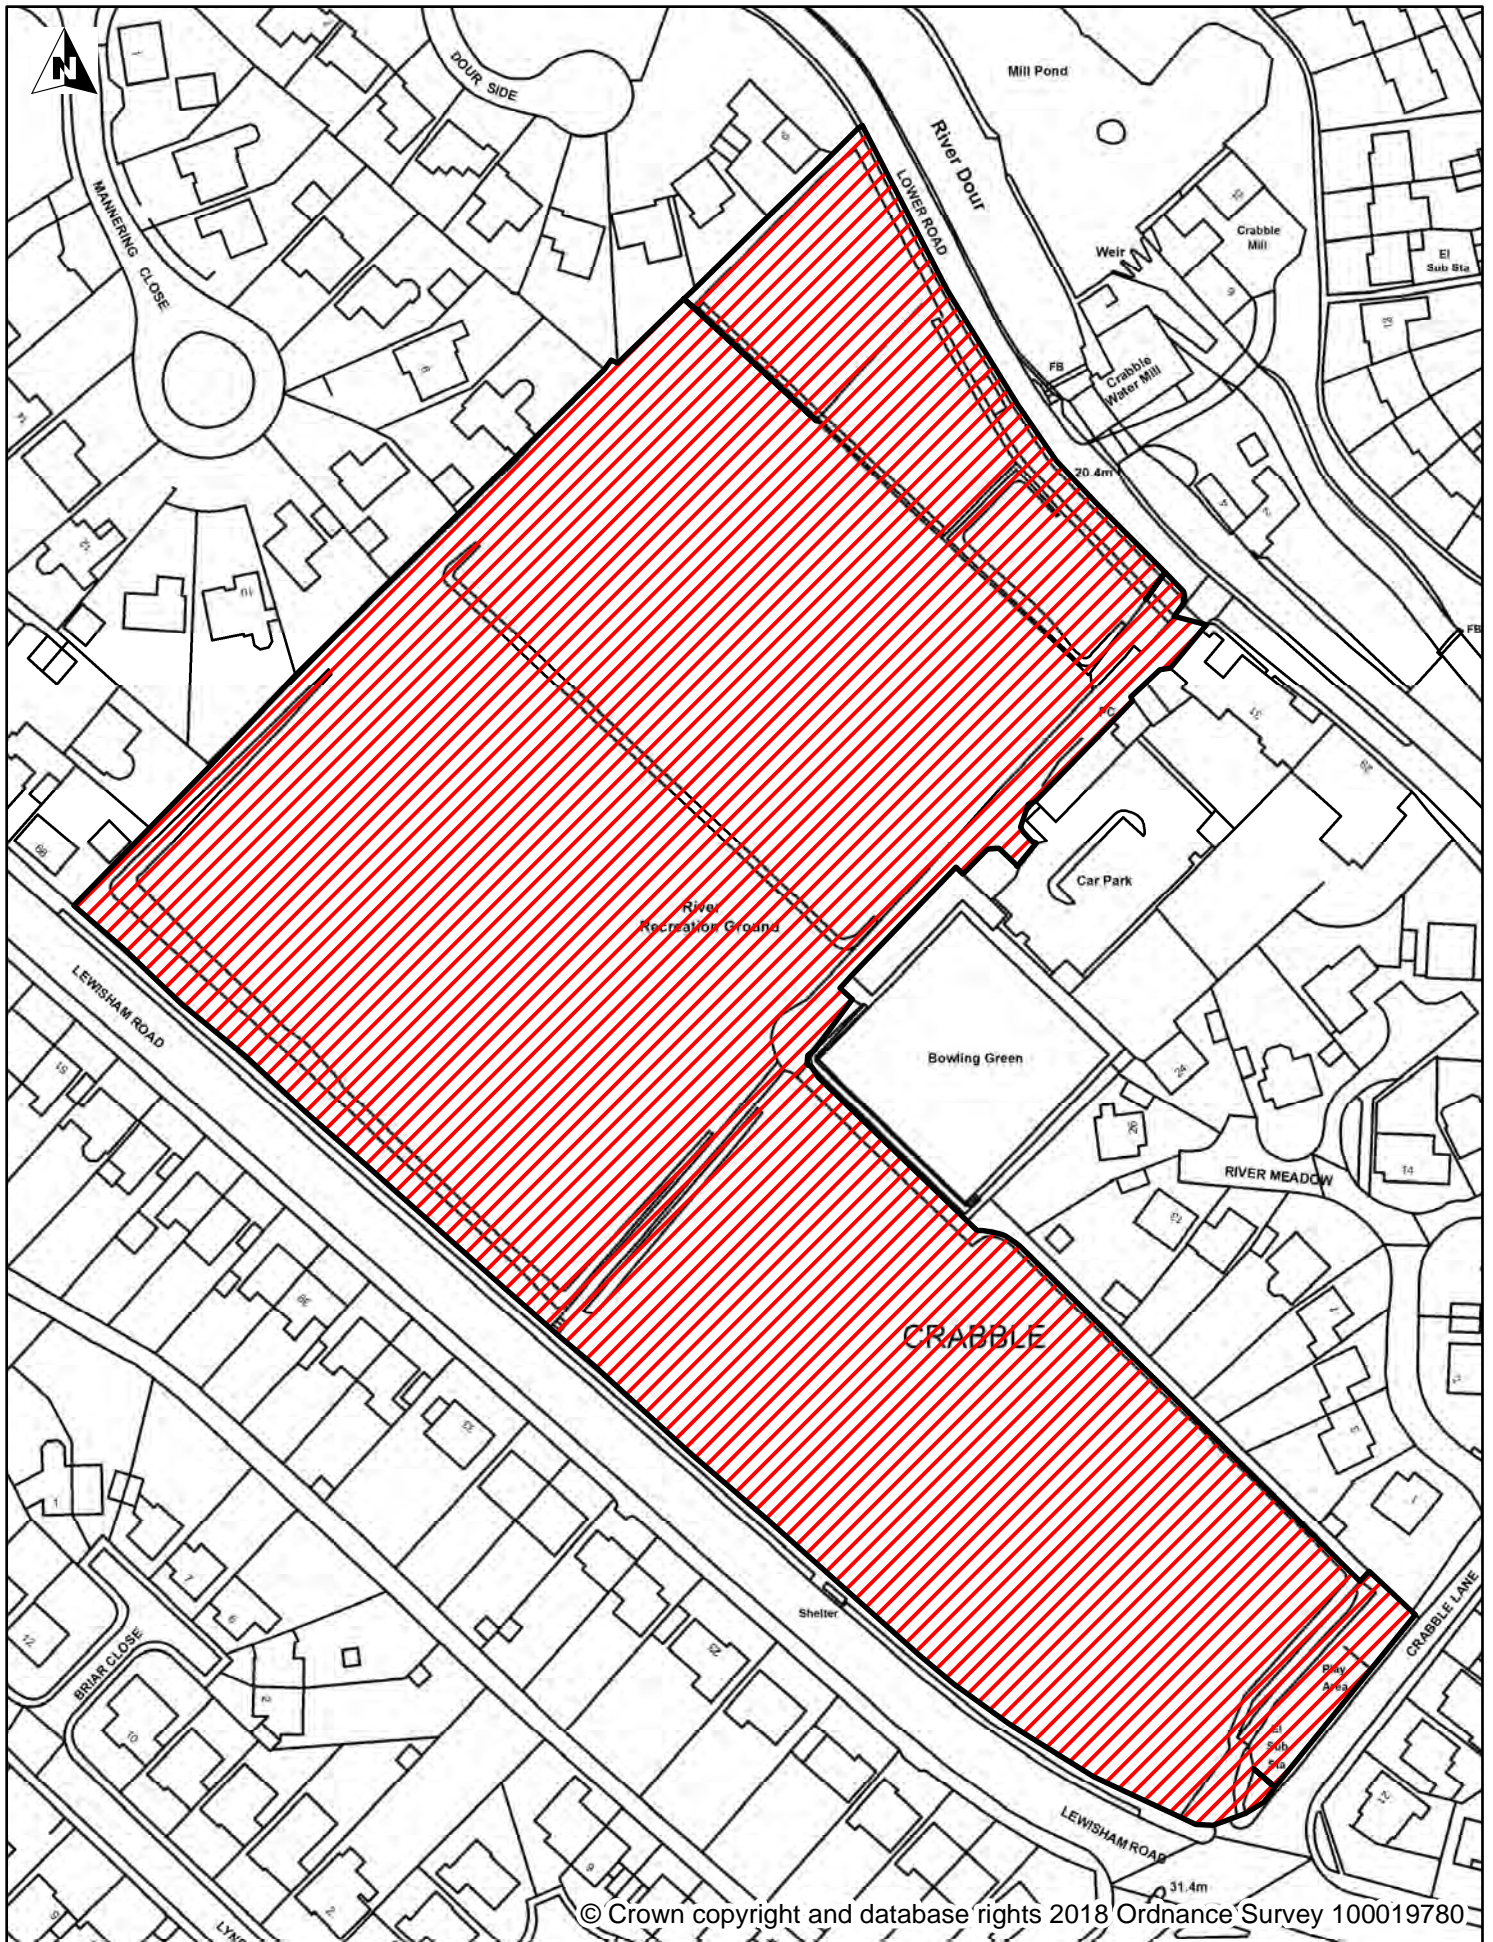

Dover District Council Public Spaces Protection Order-

Schedule 2 Map 38

Enclosed Children's Play Areas, Tennis Courts & Sports Pitches River Recreation Grnd, Lewisham Road, River

Legend

- Dog Exclusion
- Dogs On Leads
- Seasonal Dog Bans

Dover District Council
Honeywood Close
White Cliffs Business Park
Whitfield
DOVER
CT16 3PJ