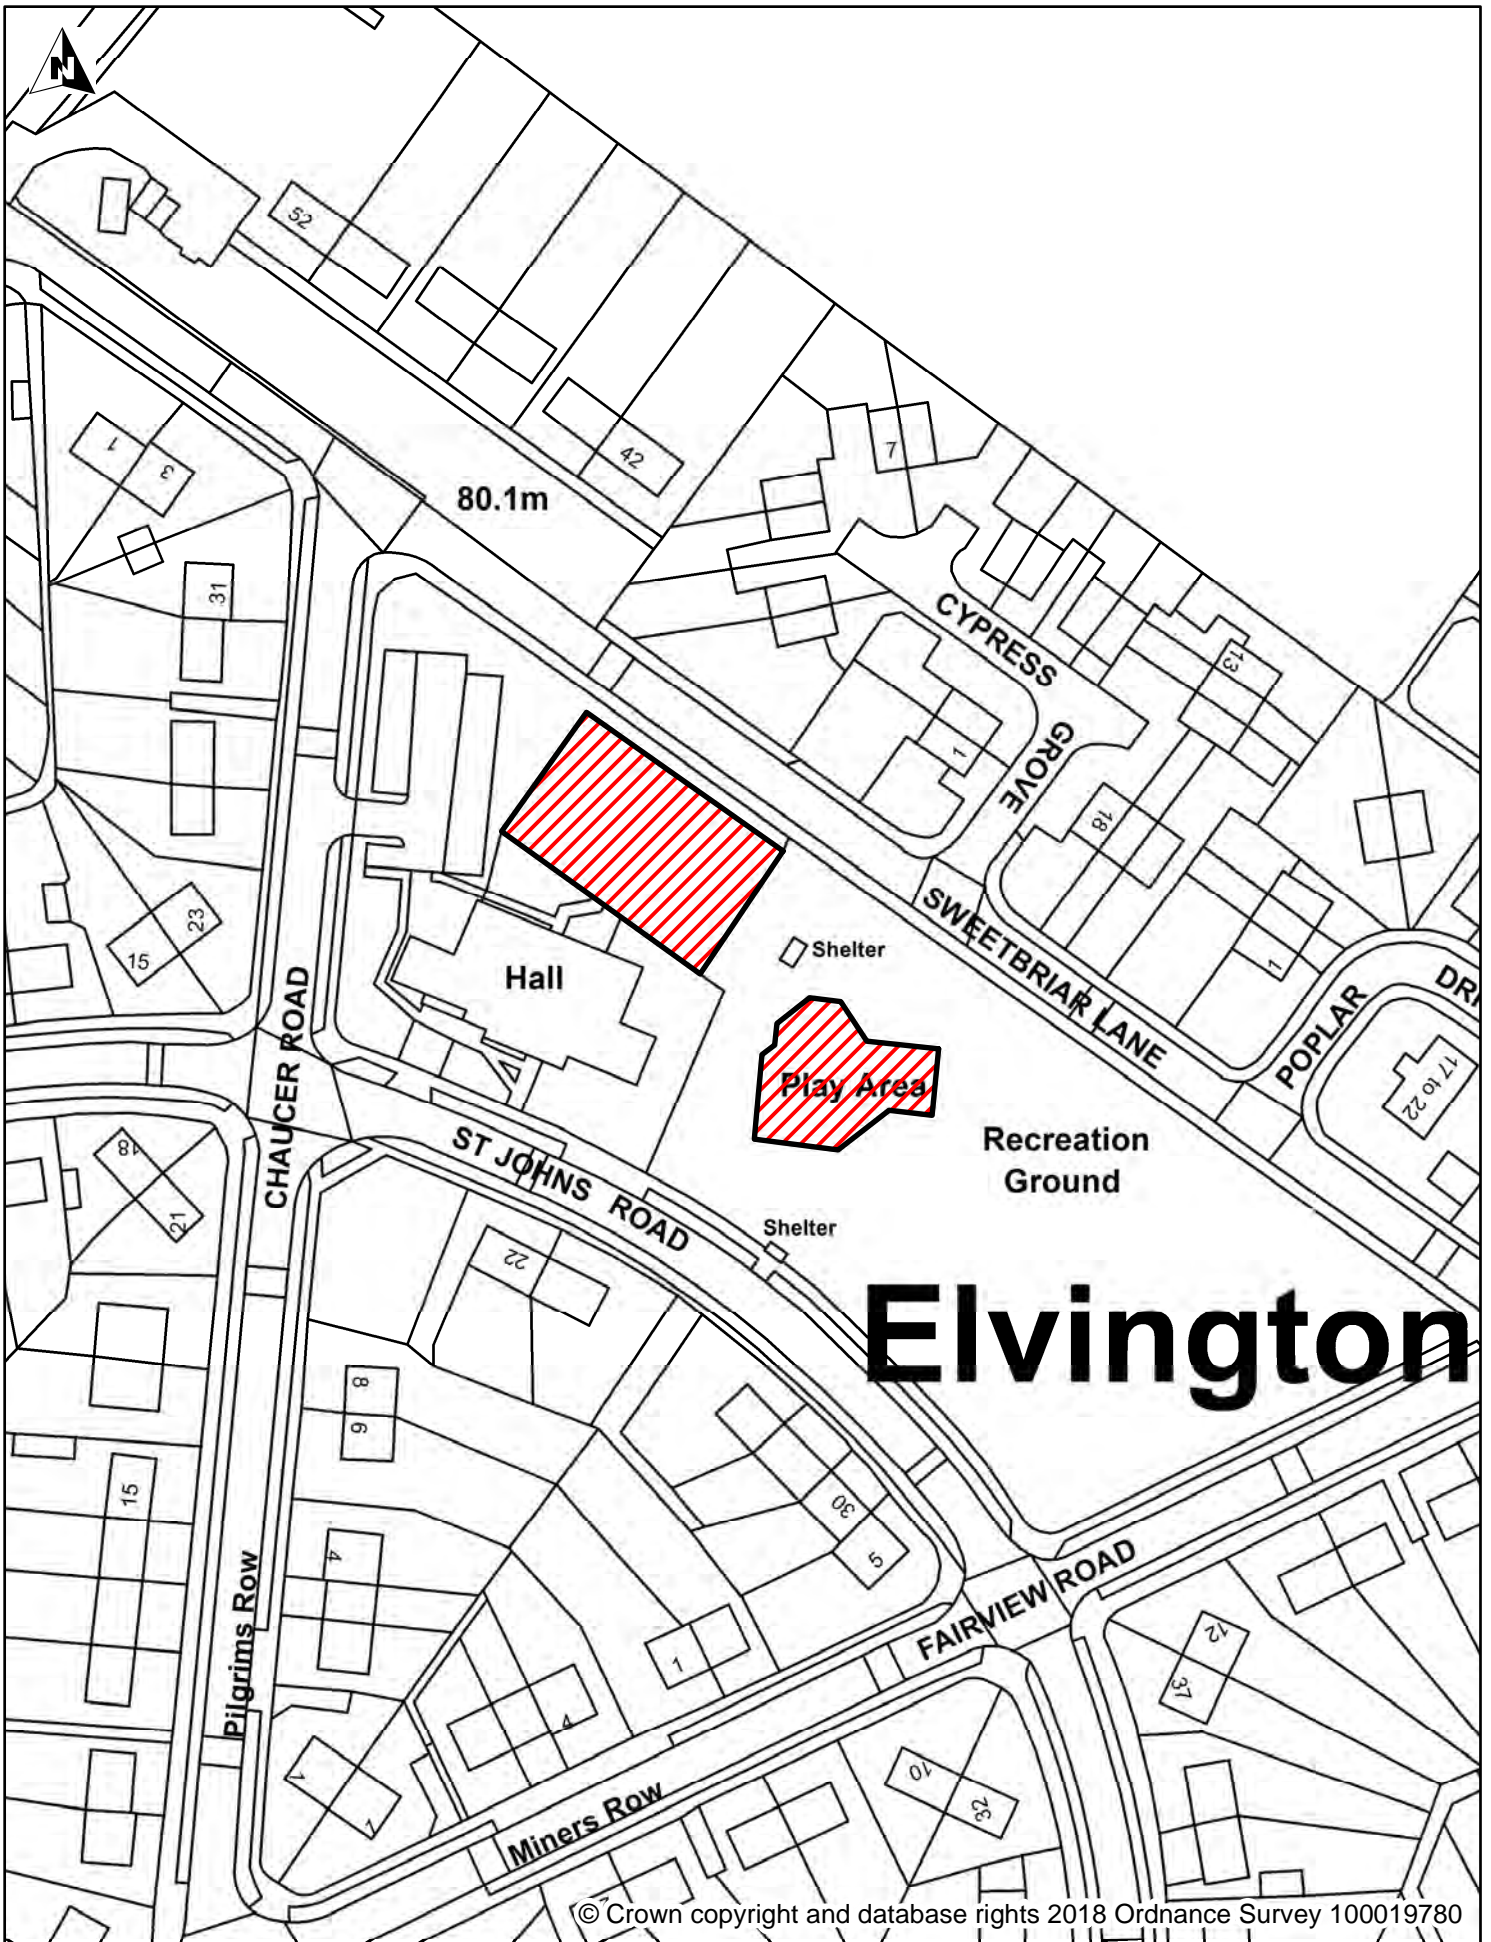

© Crown copyright and database rights 2018 Ordnance Survey 100019780

Dover District Council Public Spaces Protection Order-

Legend

Schedule 2 Map 30

 Dog Exclusion

Dover District Council
 Honeywood Close
 White Cliffs Business Park
 Whitfield
 DOVER
 CT16 3PJ