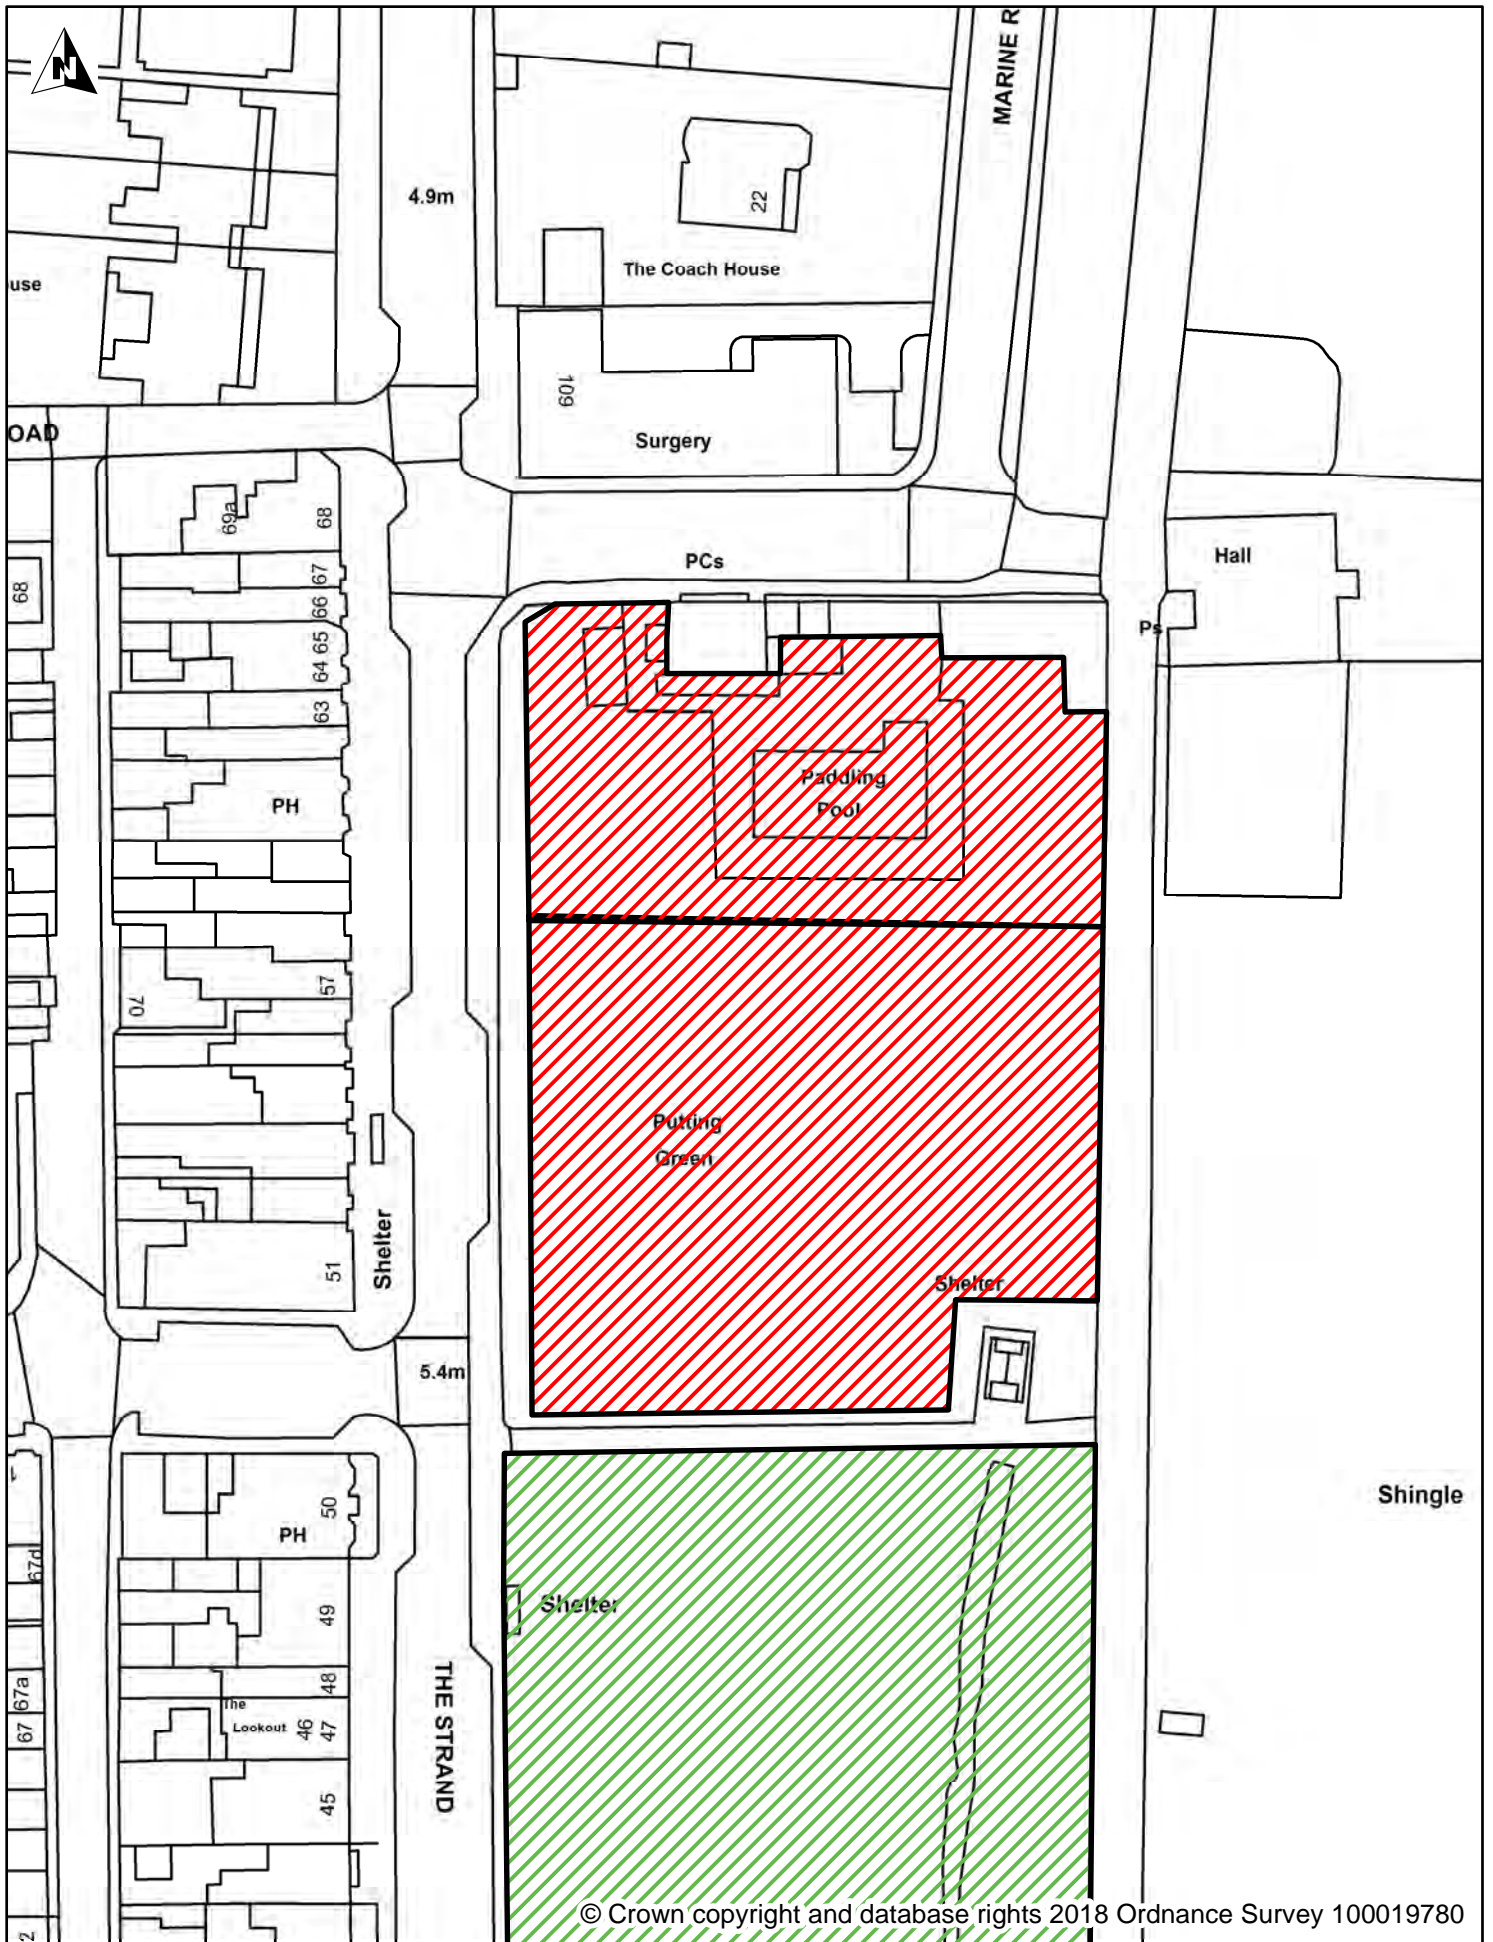

Schedule 2 Map 51

Paddling Pool, Walmer Green, The Strand, Walmer

Legend

-  Dog Exclusion
-  Dogs On Leads
-  Seasonal Dog Bans

Dover District Council
 Honeywood Close
 White Cliffs Business Park
 Whitfield
 DOVER
 CT16 3PJ