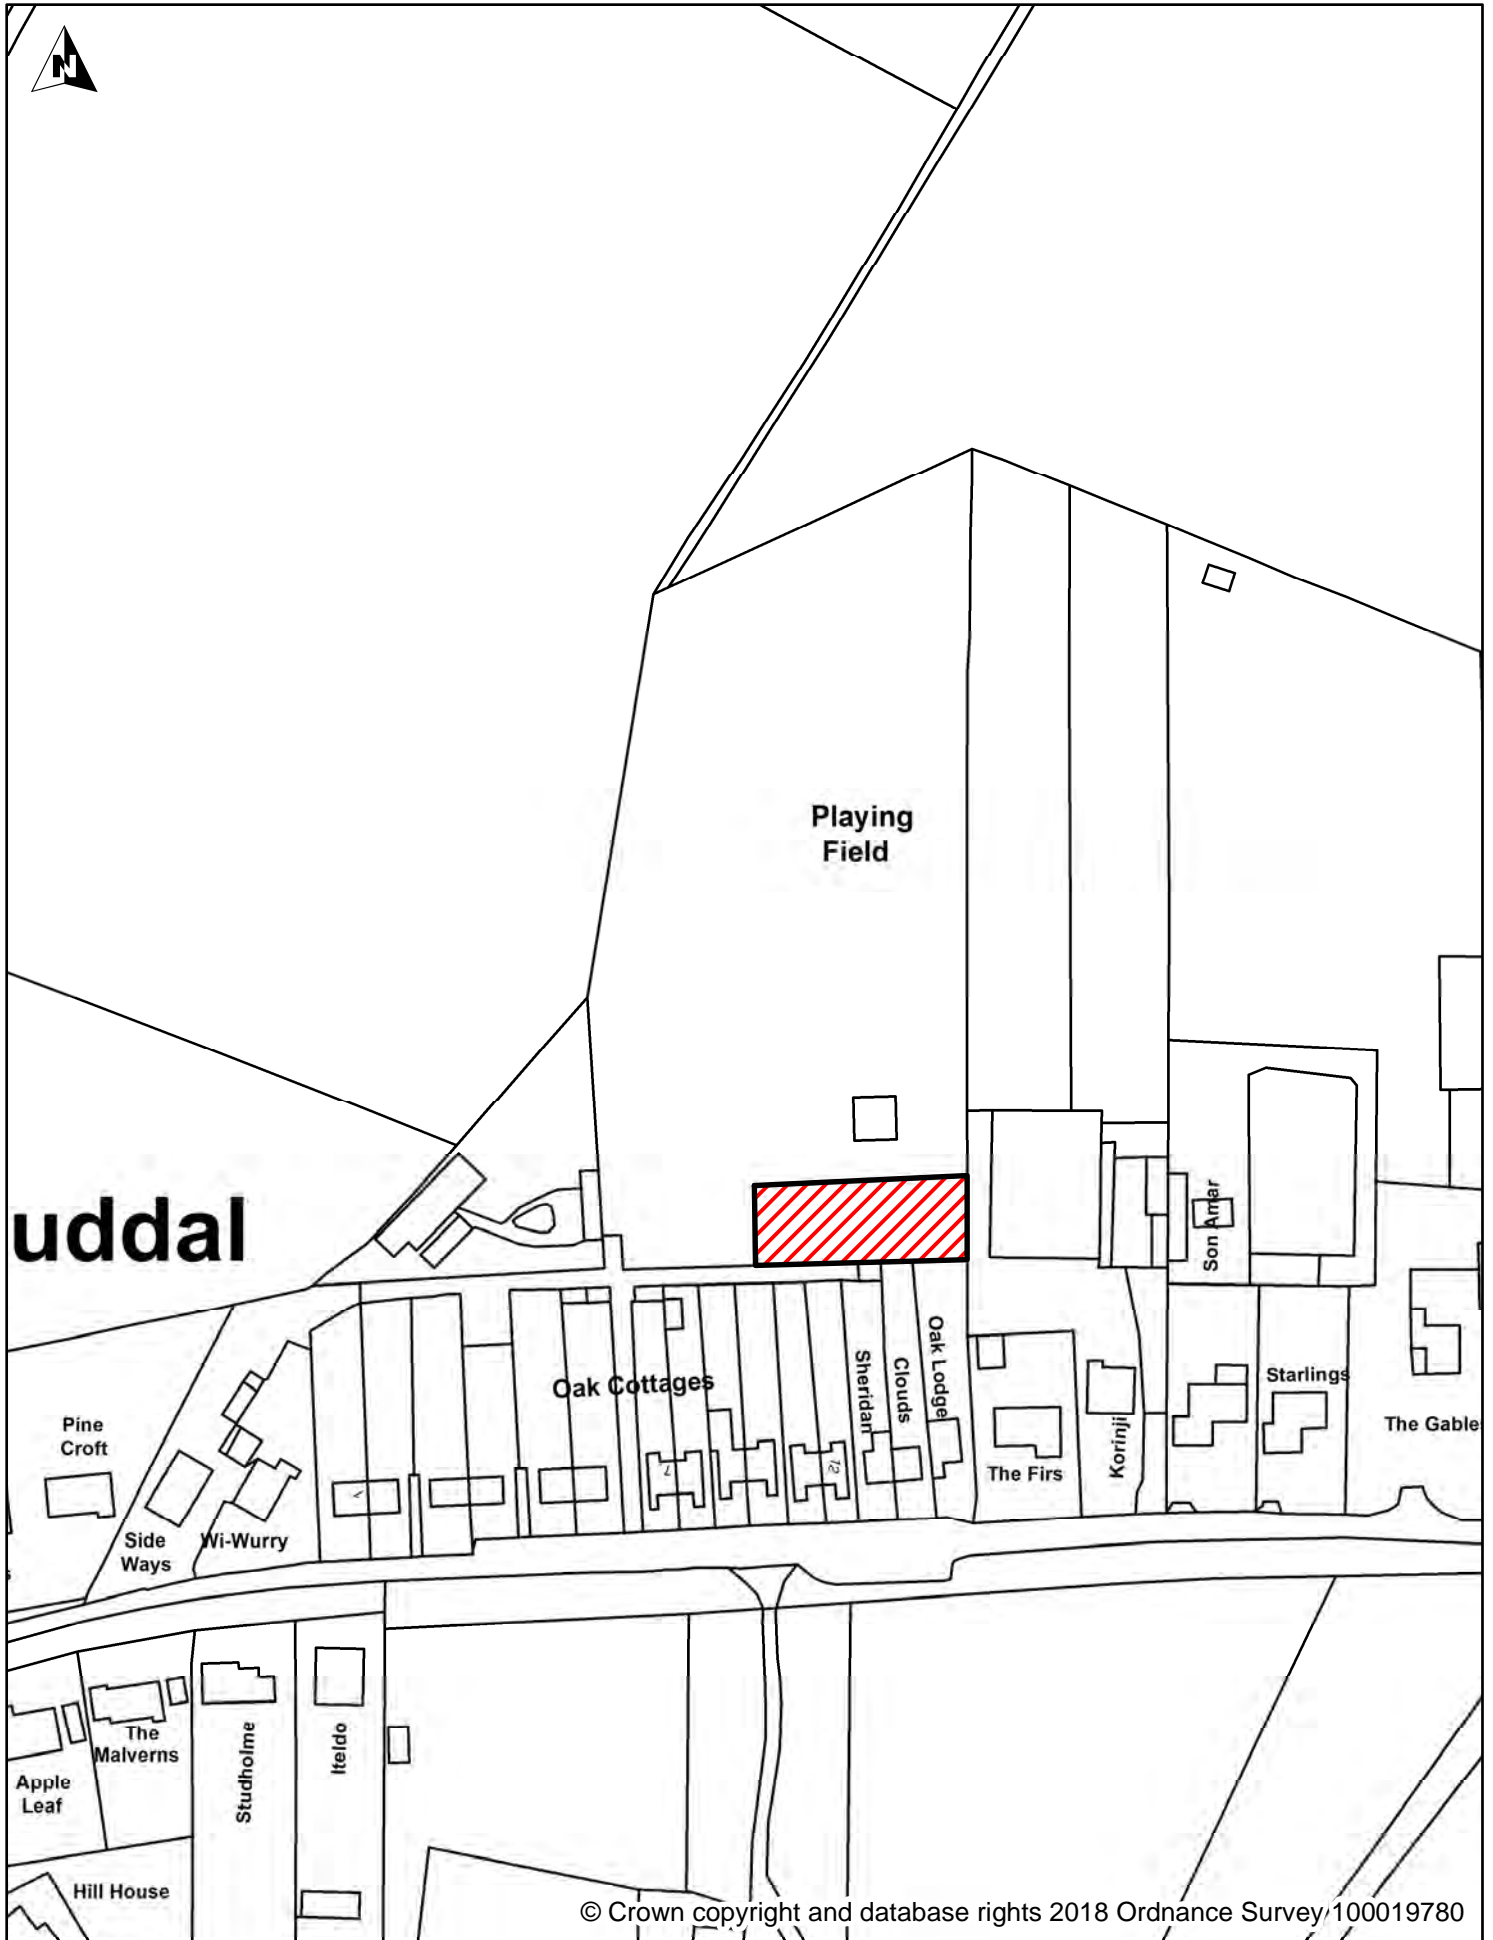

© Crown copyright and database rights 2018 Ordnance Survey/100019780

Dover District Council Public Spaces Protection Order-

Schedule 2 Map 29

Enclosed Children's Play Area, Downs Road, East Studdal

Legend

- Dog Exclusion
- Dogs On Leads
- Seasonal Dog Bans

Dover District Council
Honeywood Close
White Cliffs Business Park
Whitfield
DOVER
CT16 3PJ