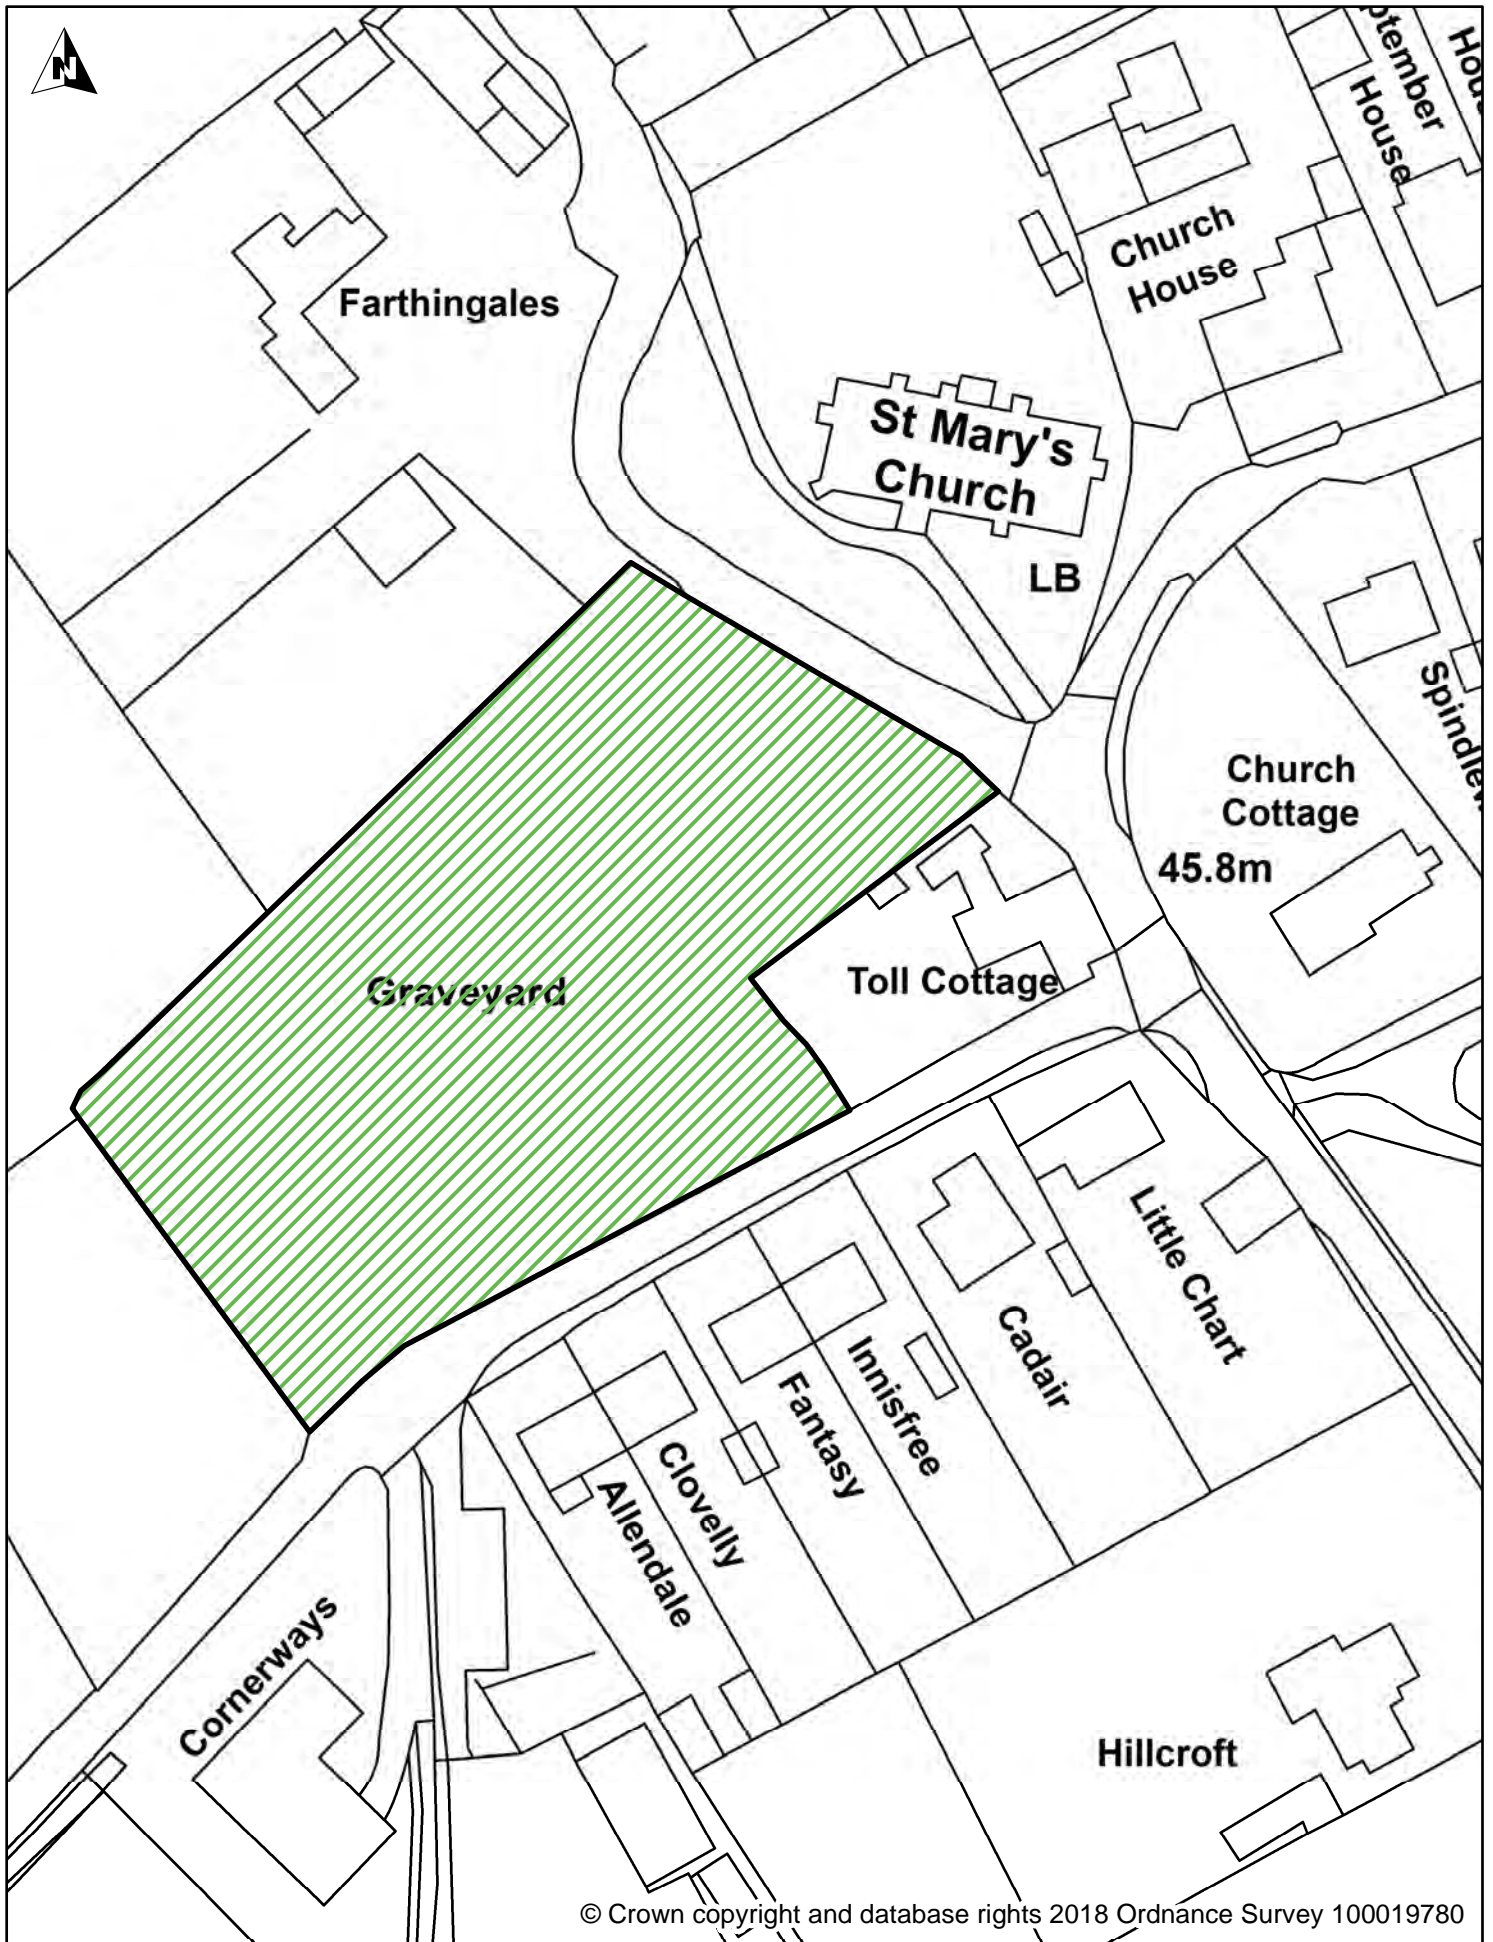

Dover District Council Public Spaces Protection Order-

Schedule 1 Map 18

St Mary's Graveyard, Old Court Hill, Nonnington

Legend

- Dog Exclusion
- Dogs On Leads
- Seasonal Dog Bans

Dover District Council
Honeywood Close
White Cliffs Business Park
Whitfield
DOVER
CT16 3PJ