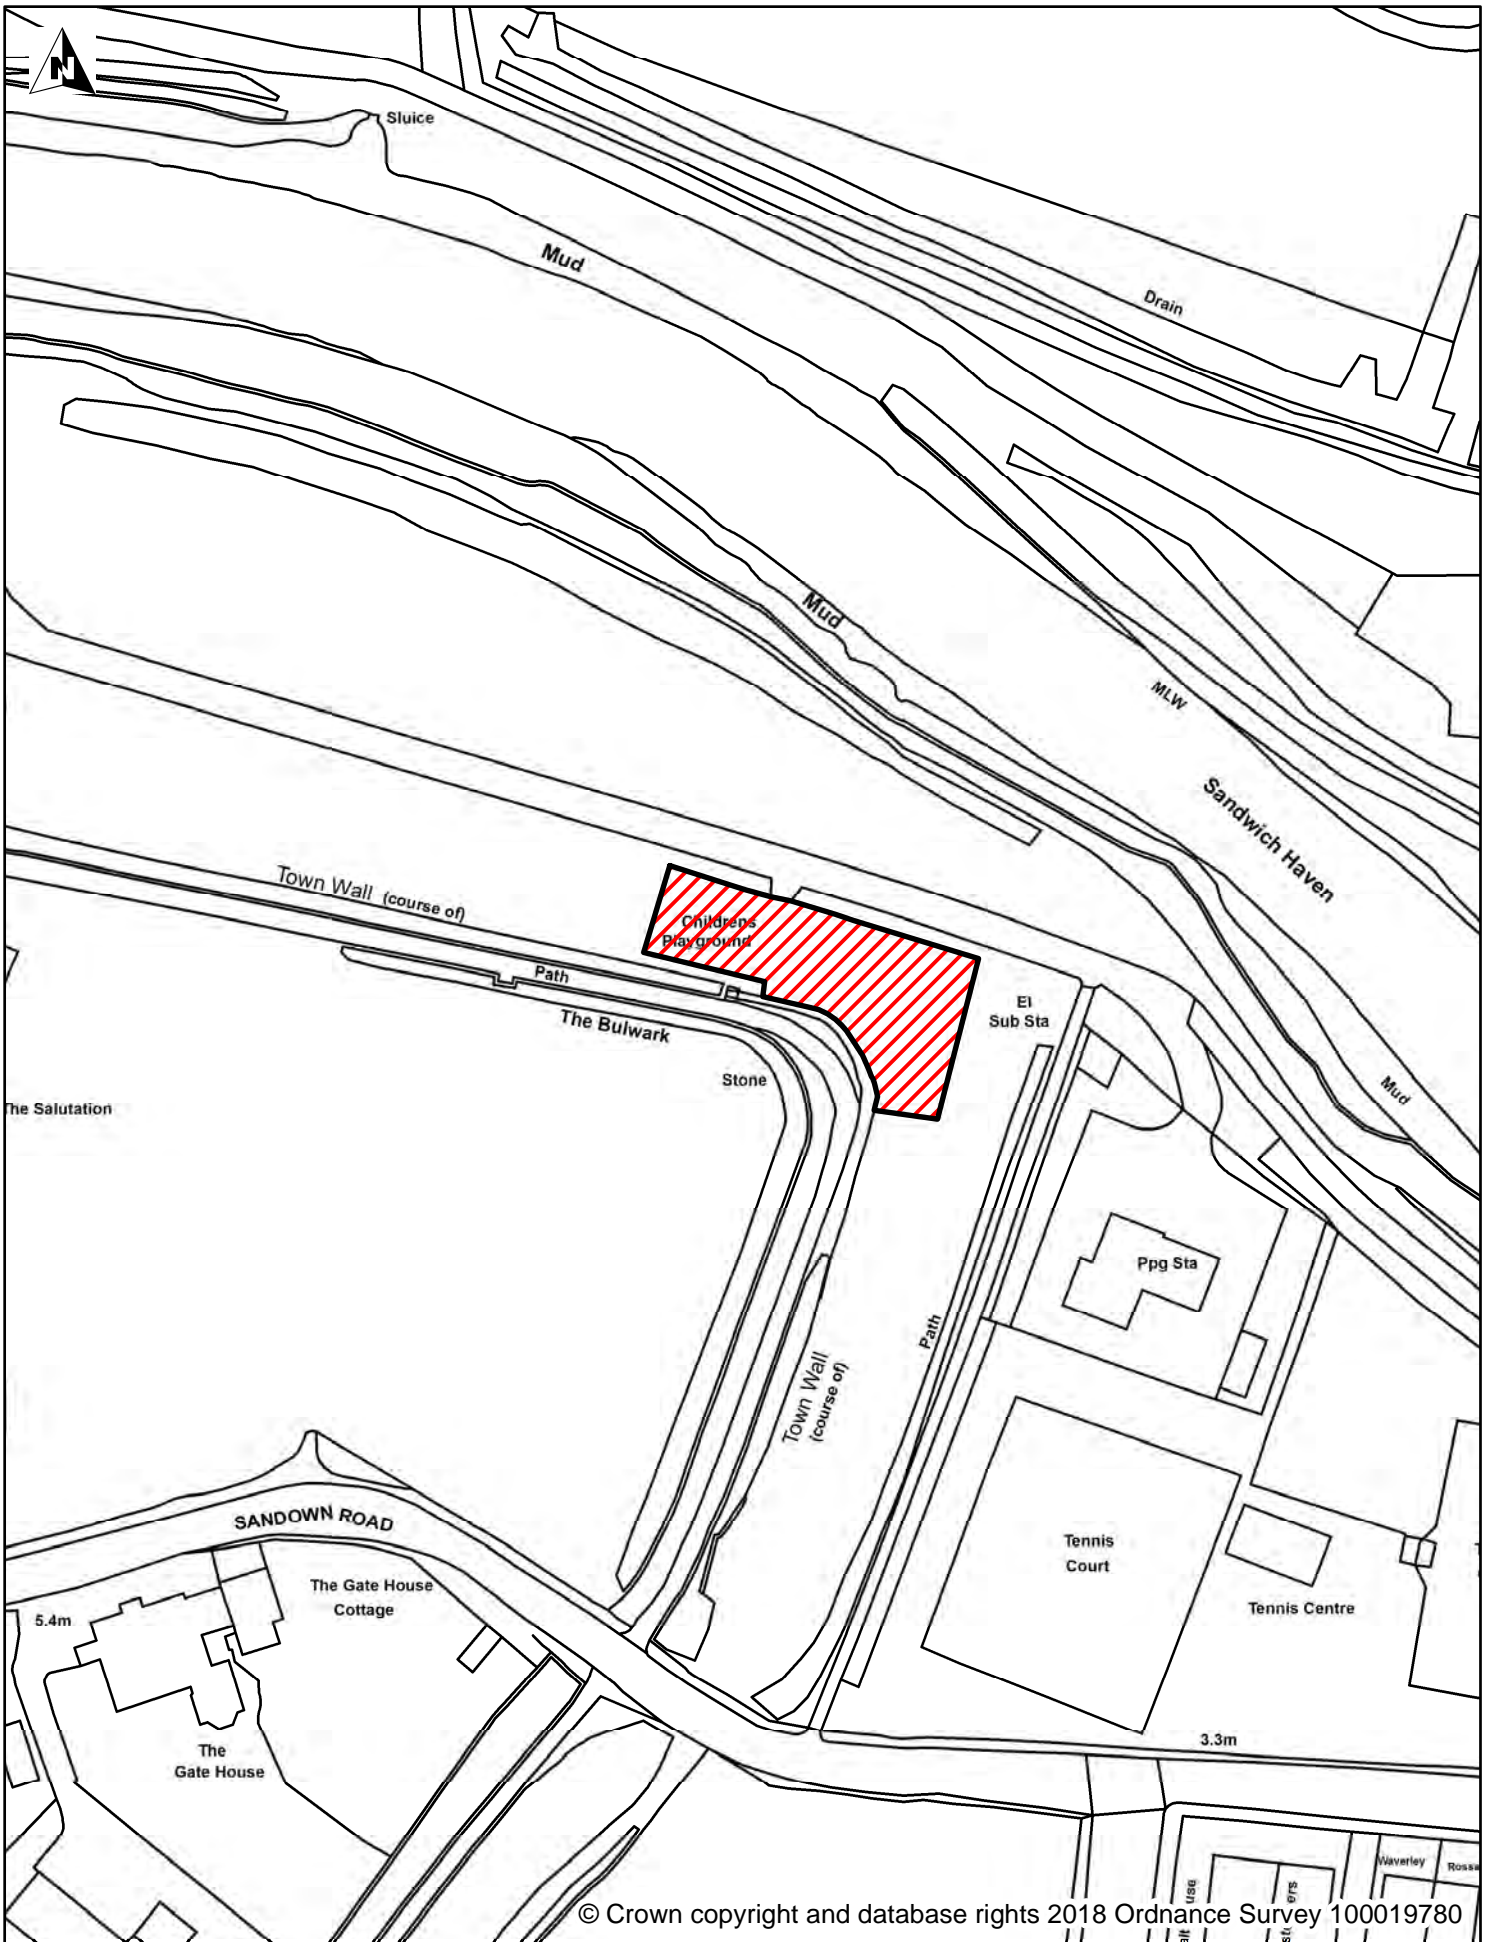

Enclosed Children's Play Area, Poulders Gardens, Sandwich

Legend

-  Dog Exclusion
-  Dogs On Leads
-  Seasonal Dog Bans

Dover District Council
Honeywood Close
White Cliffs Business Park
Whitfield
DOVER
CT16 3PJ