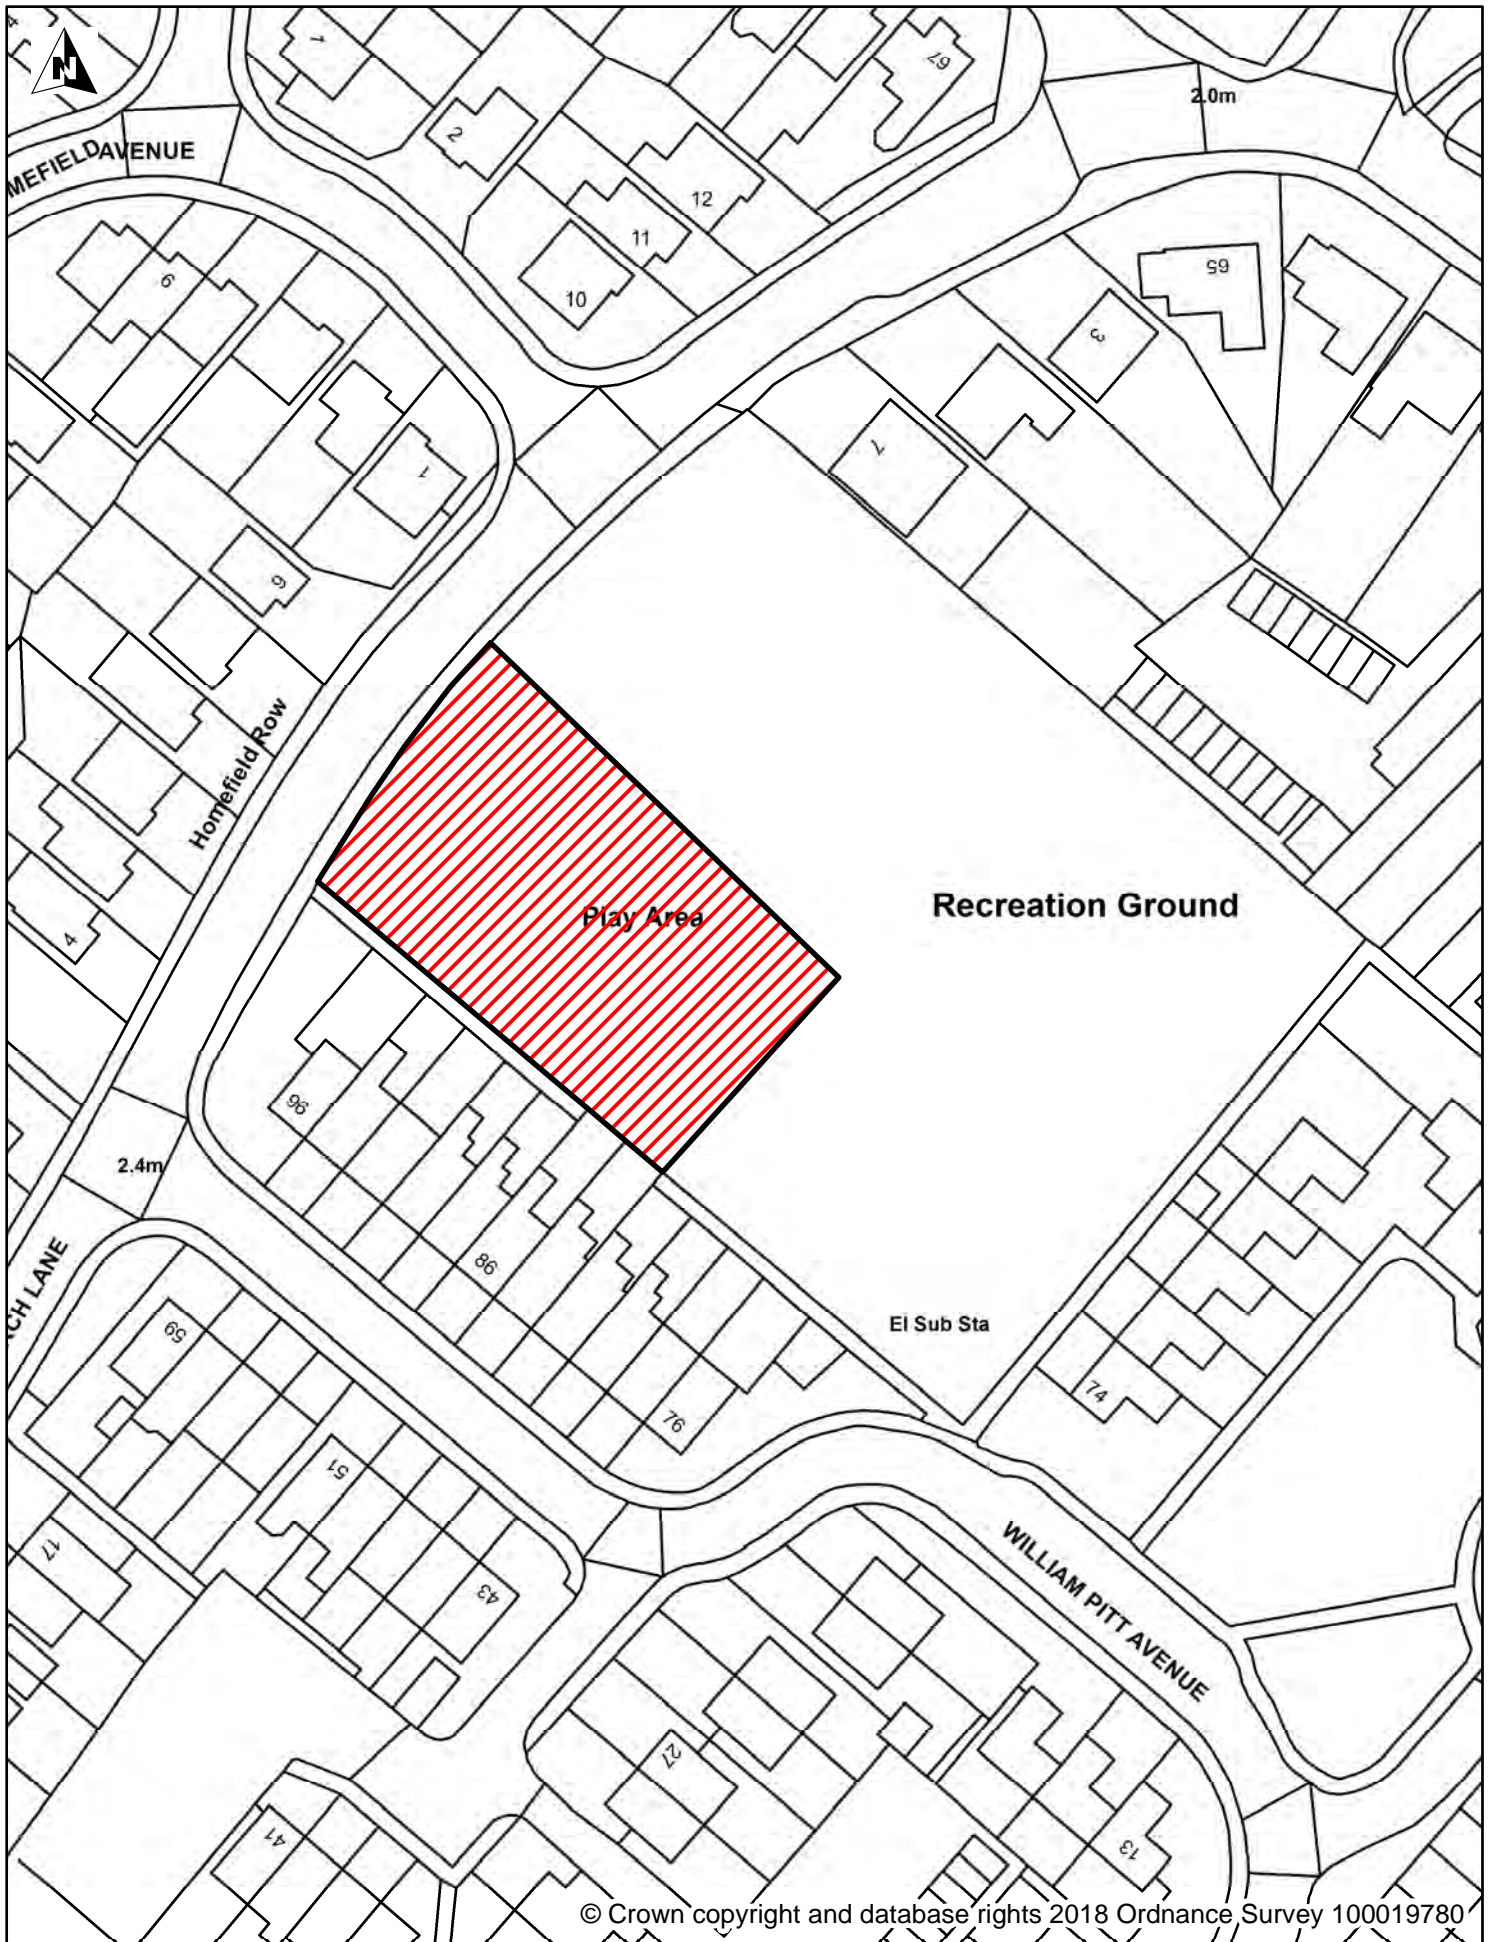

Legend

Schedule 2 Map 10

-  Dog Exclusion
-  Dogs On Leads
-  Seasonal Dog Bans

Enclosed Children's Play Area, MUGA, Skatepark and Tennis Courts at Victoria Park, Deal

Dover District Council
 Honeywood Close
 White Cliffs Business Park
 Whitfield
 DOVER
 CT16 3PJ