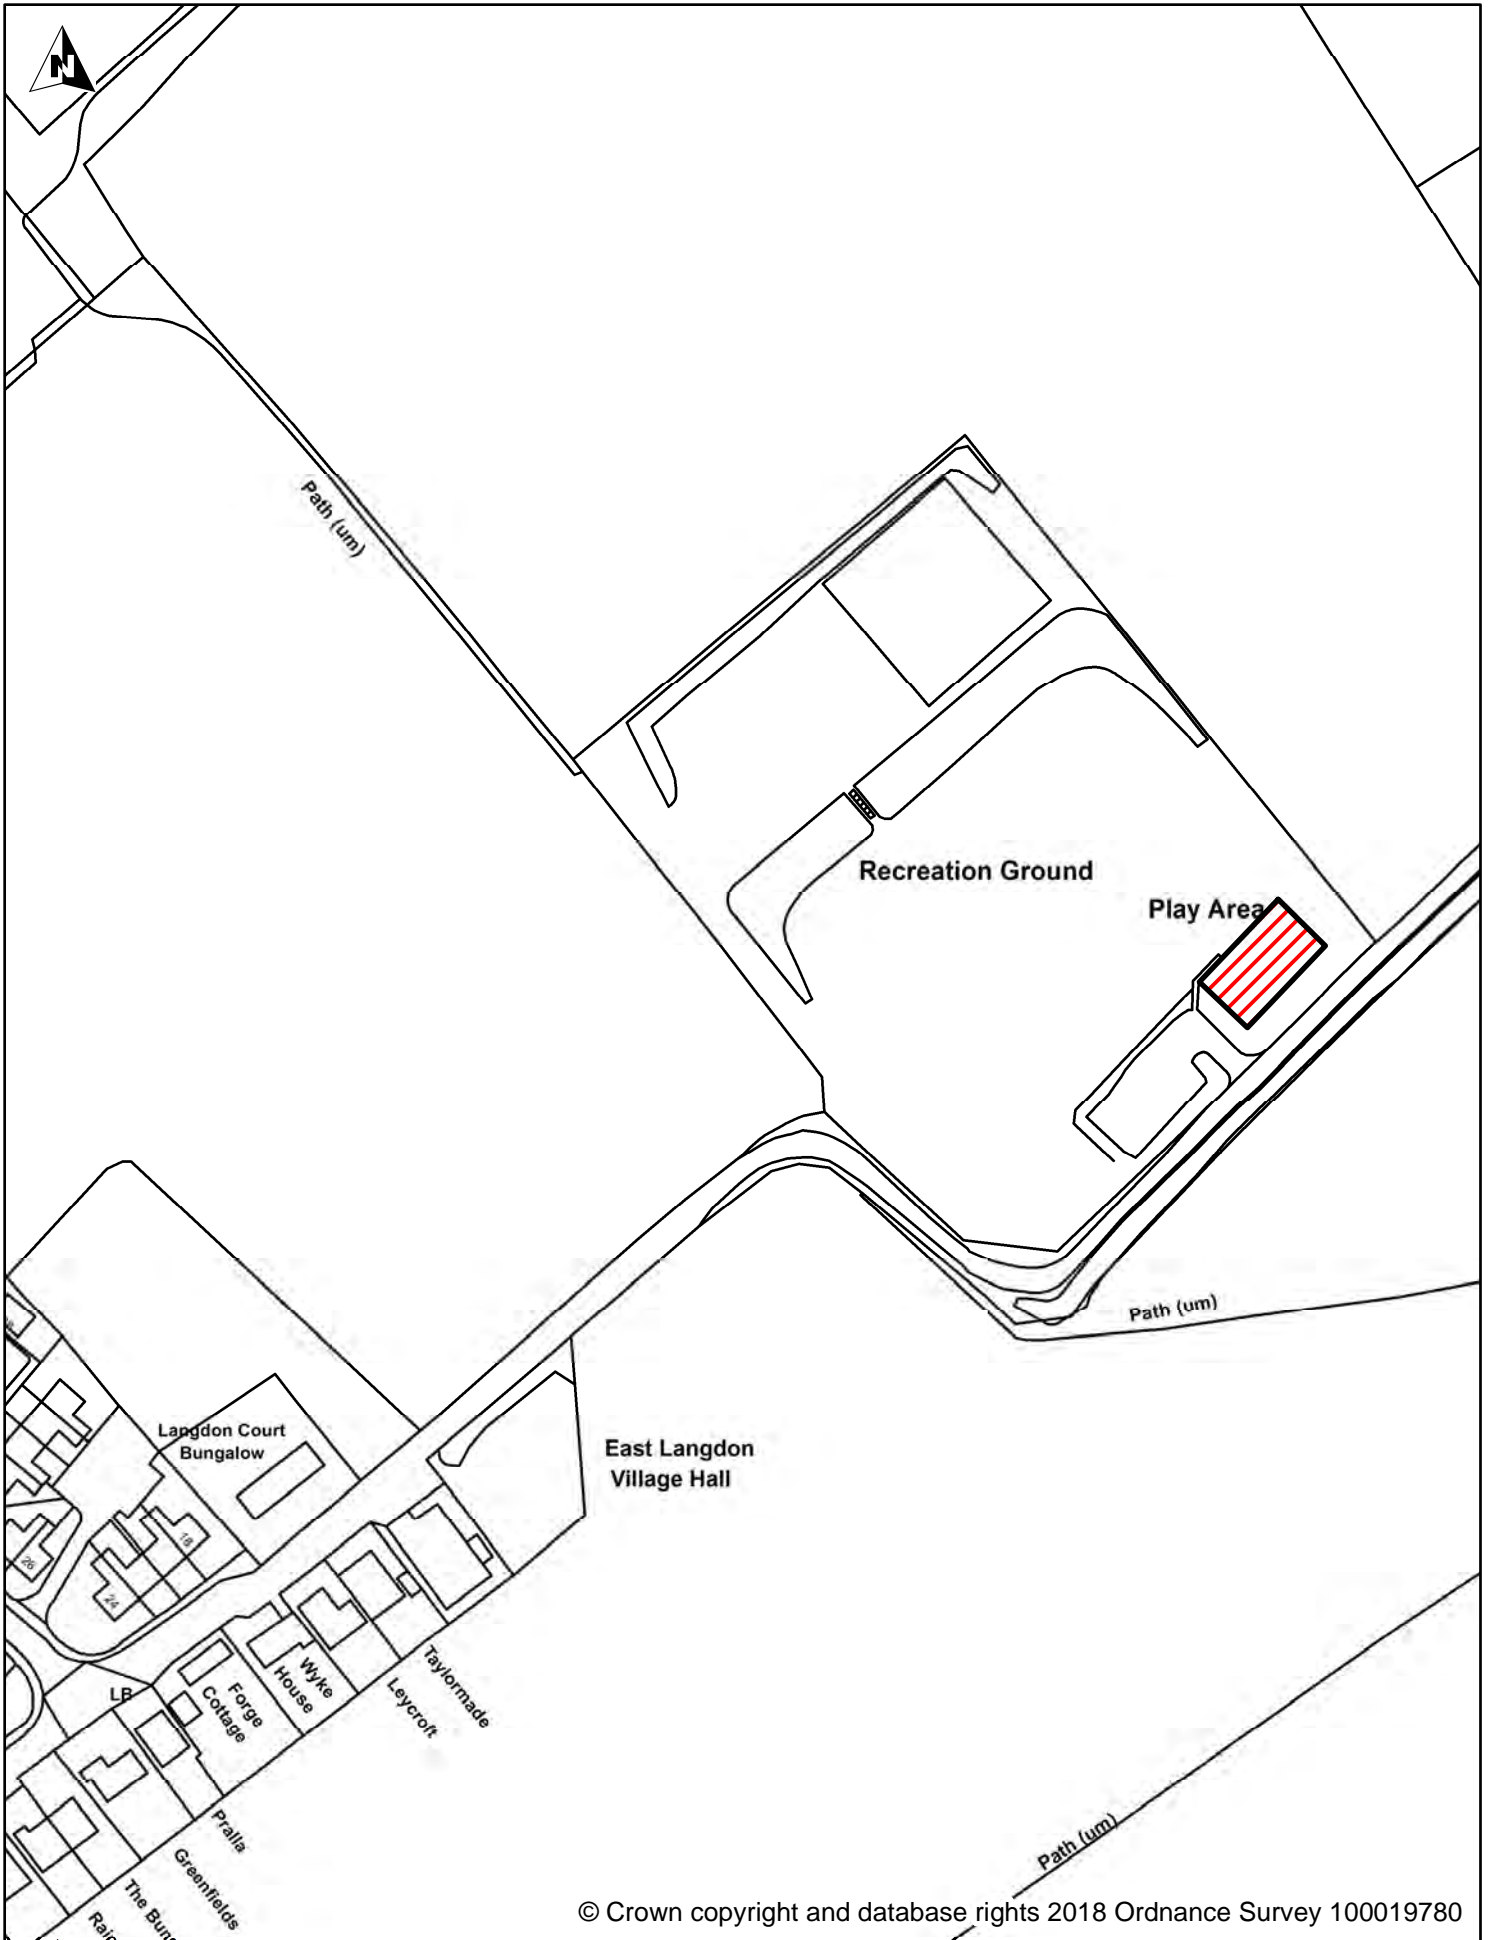

© Crown copyright and database rights 2018 Ordnance Survey 100019780

Dover District Council Public Spaces Protection Order-

Schedule 2 Map 26

**Enclosed Children's Play Area, East Langdon Road,
East Langdon**

Legend

- Dog Exclusion
- Dogs On Leads
- Seasonal Dog Bans

Dover District Council
Honeywood Close
White Cliffs Business Park
Whitfield
DOVER
CT16 3PJ