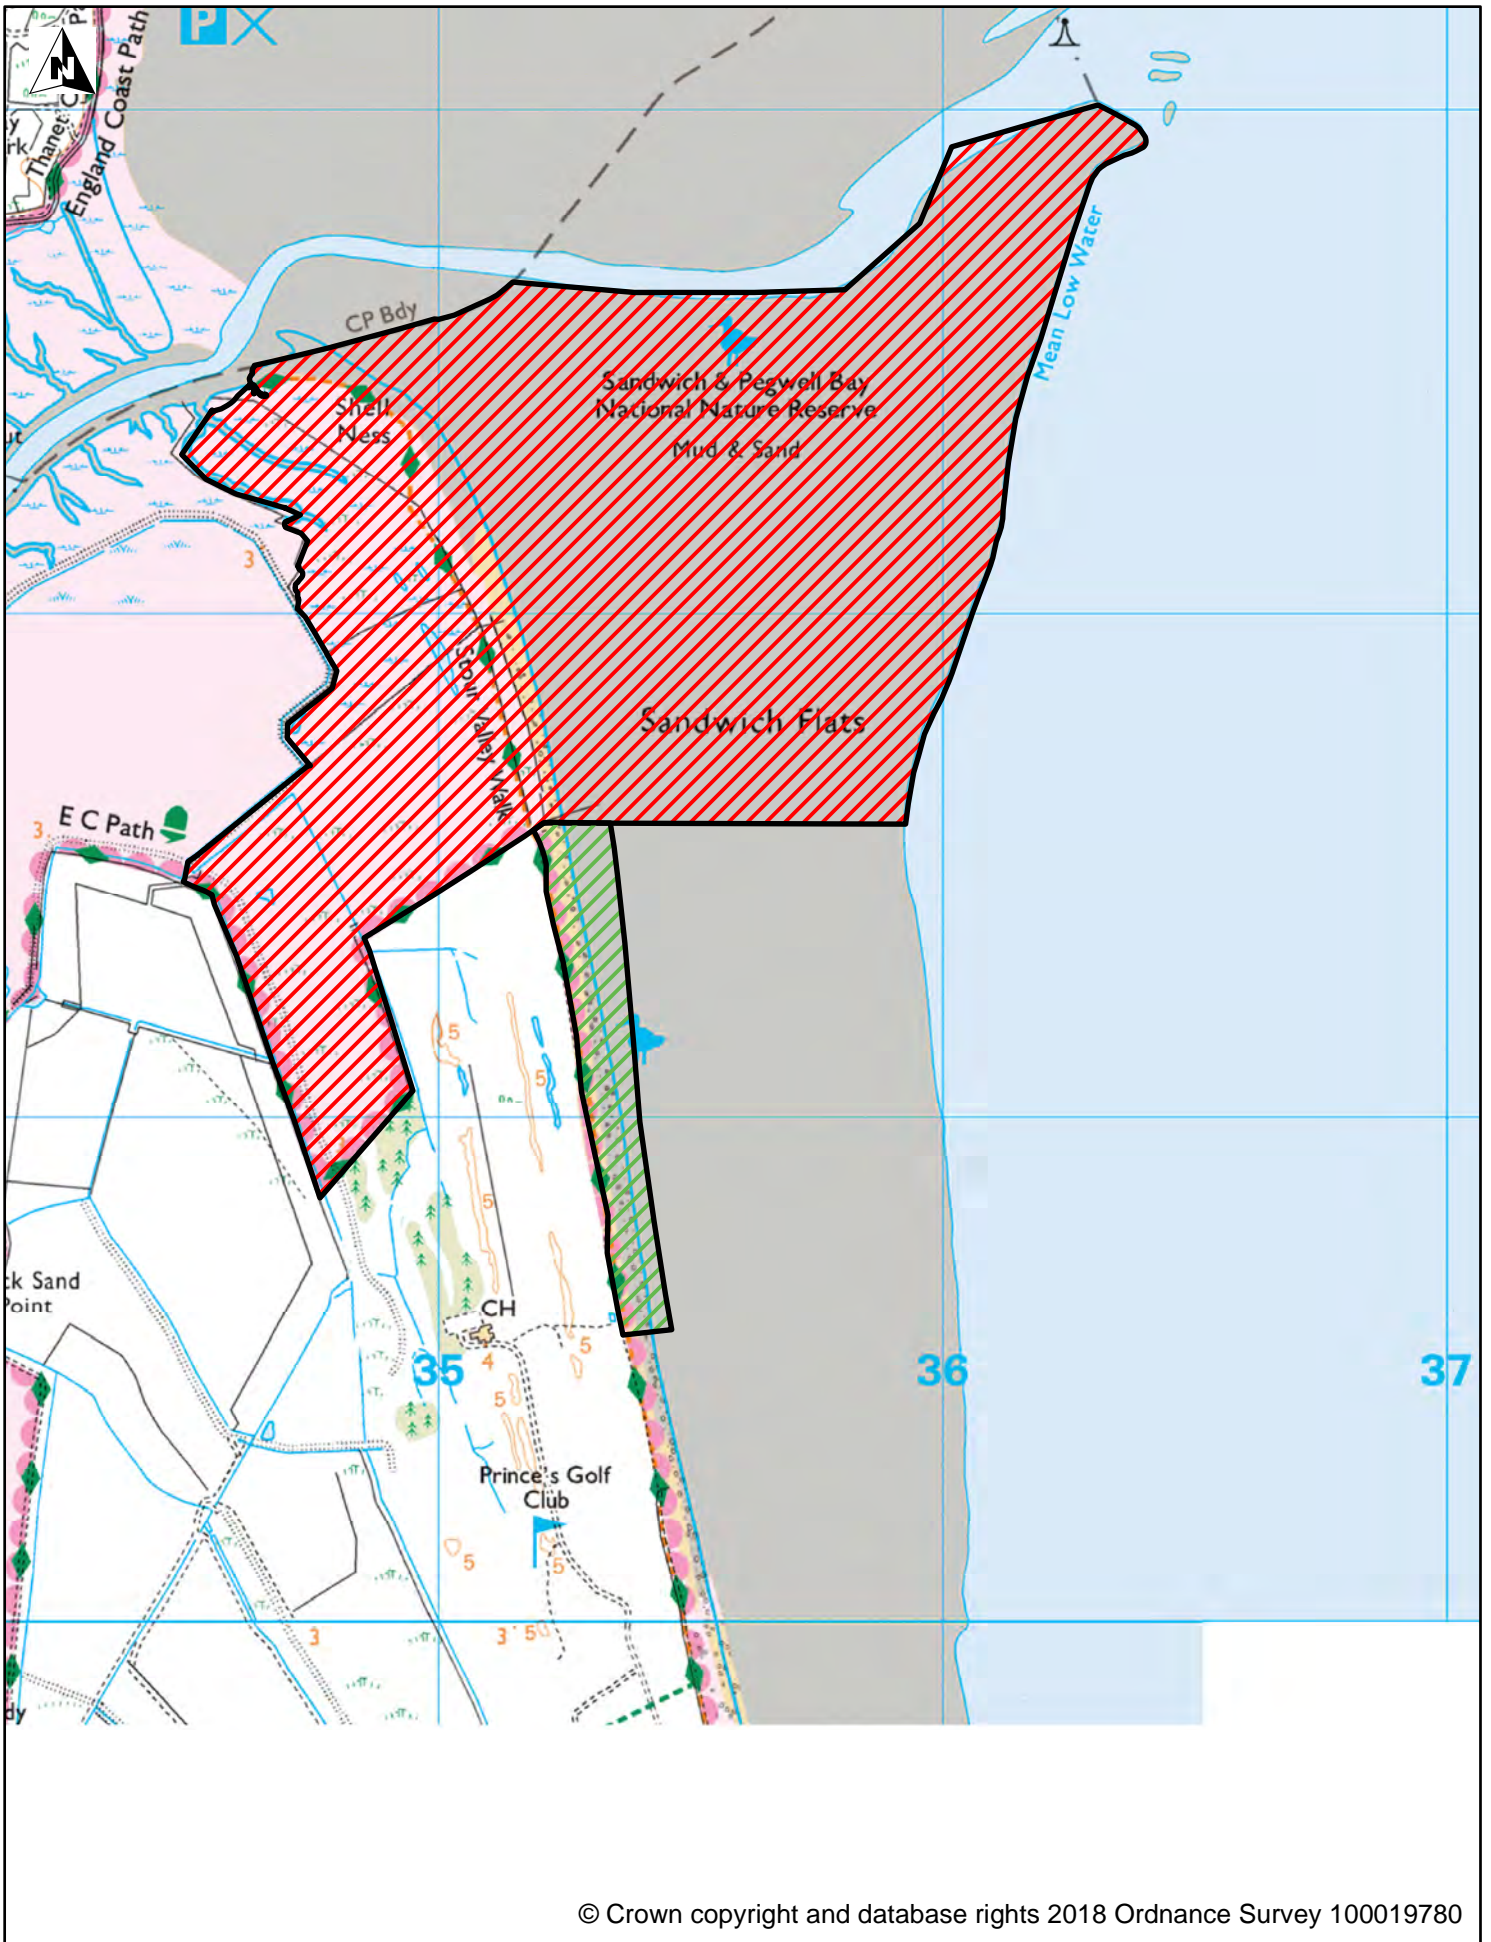

Dover District Council Public Spaces Protection Order-

Schedule 1 Map 21

**Boatman's Hill Cemetery, Woodnesborough Road,
 Sandwich**

Legend

-  Dog Exclusion
-  Dogs On Leads
-  Seasonal Dog Bans

© Crown copyright and database rights 2018 Ordnance Survey 100019780