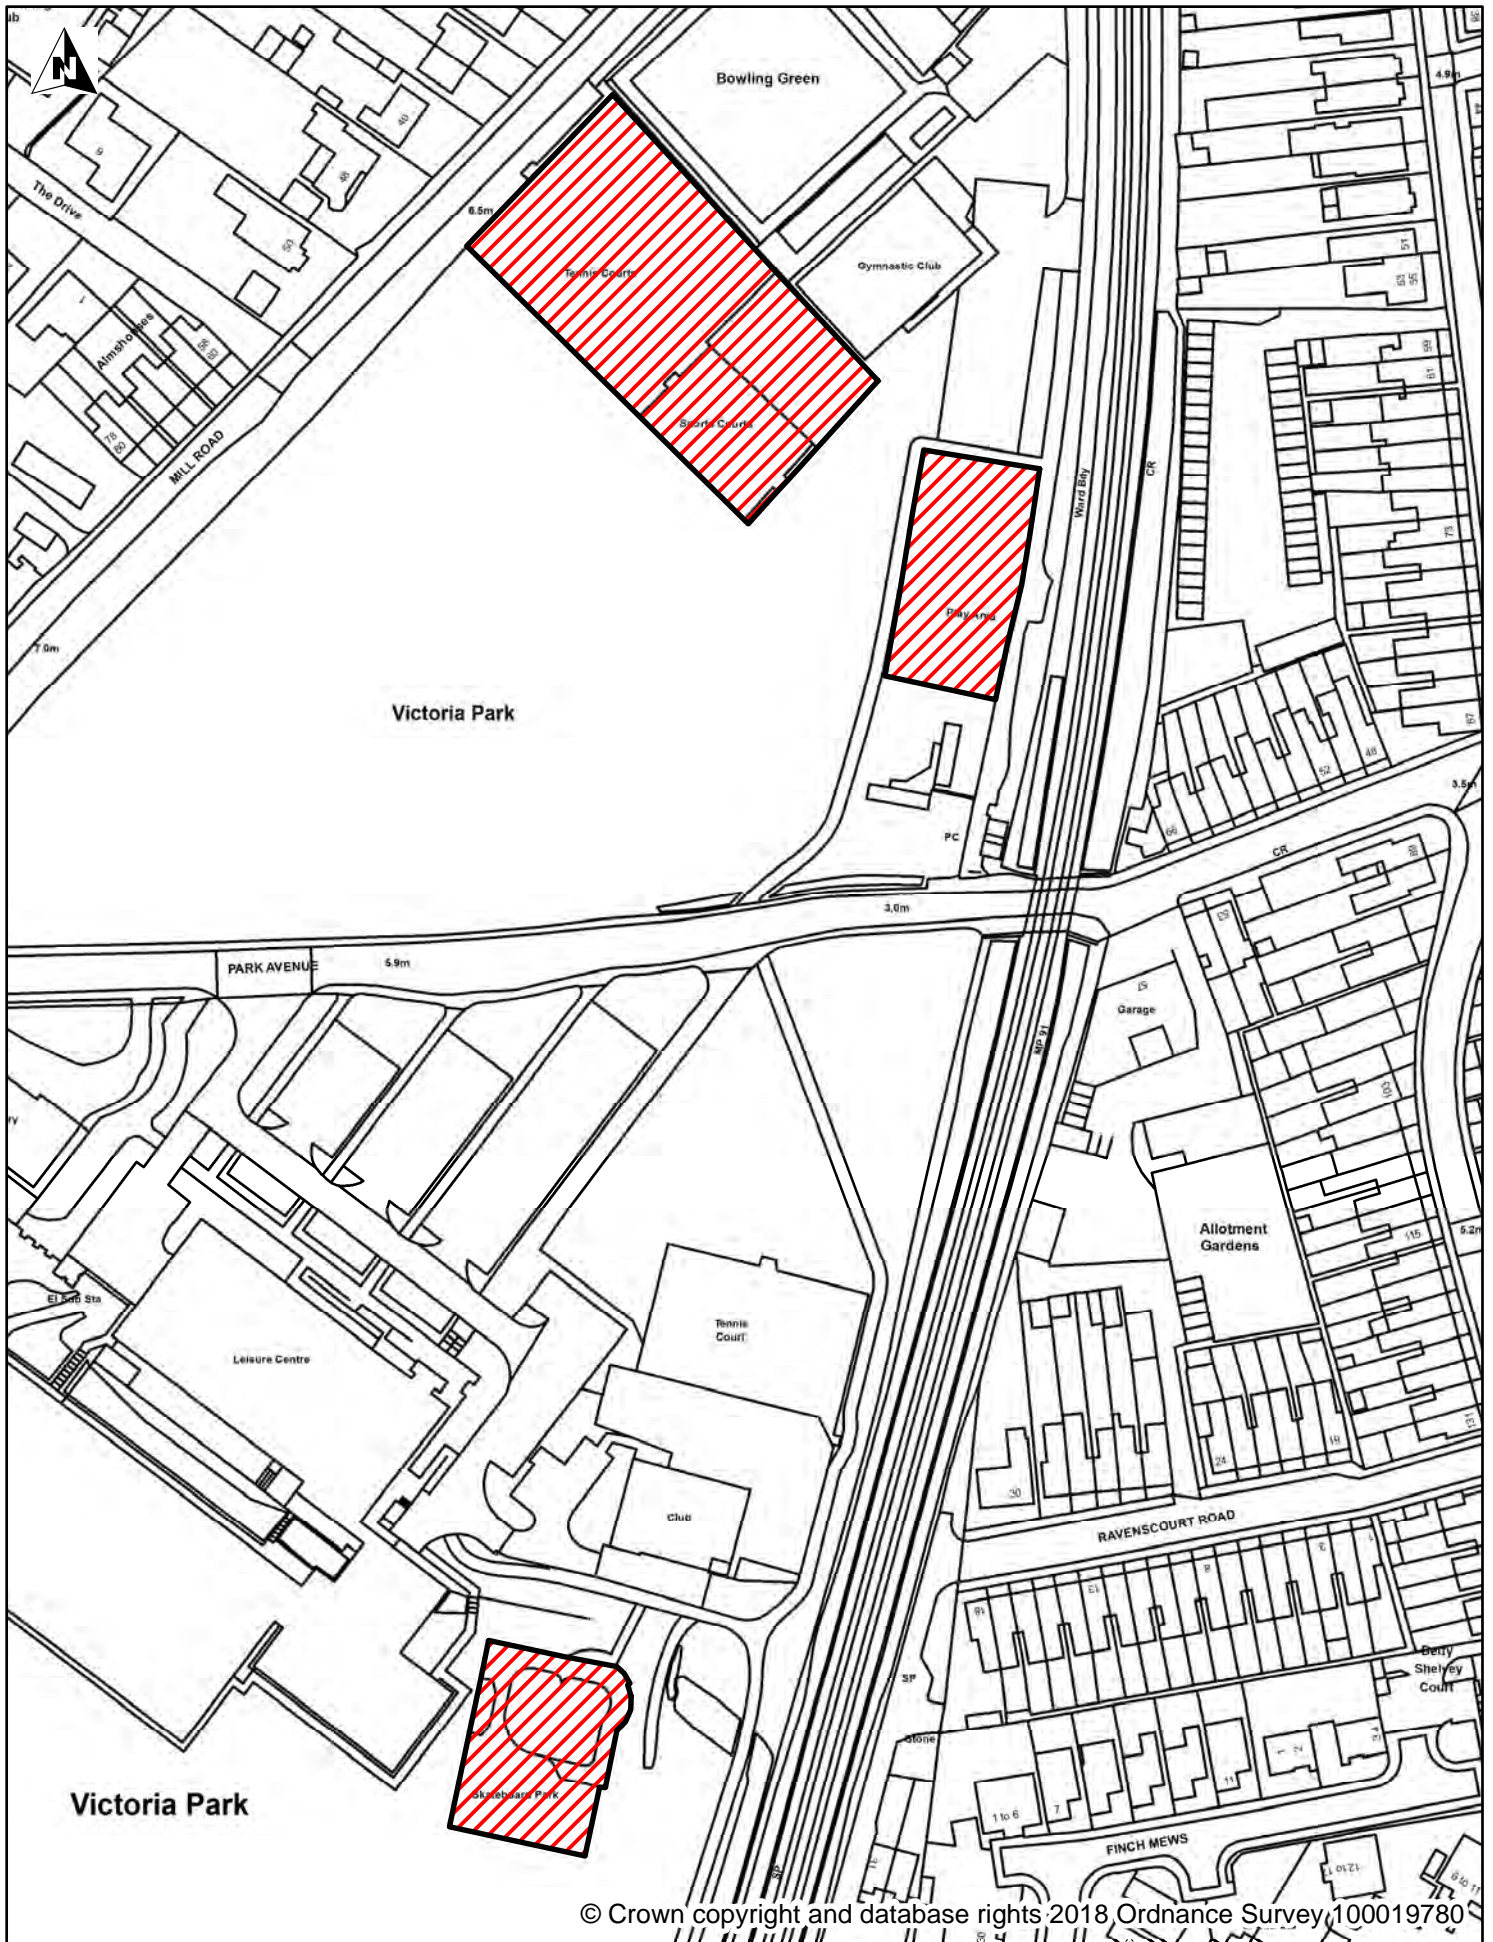

© Crown copyright and database rights 2018 Ordnance Survey 100019780

Dover District Council Public Spaces Protection Order-

Legend

Schedule 2 Map 10

- Dog Exclusion
- Dogs On Leads
- Seasonal Dog Bans

Enclosed Children's Play Area, MUGA, Skatepark and Tennis Courts at Victoria Park, Deal

Dover District Council
Honeywood Close
White Cliffs Business Park
Whitfield
DOVER
CT16 3PJ