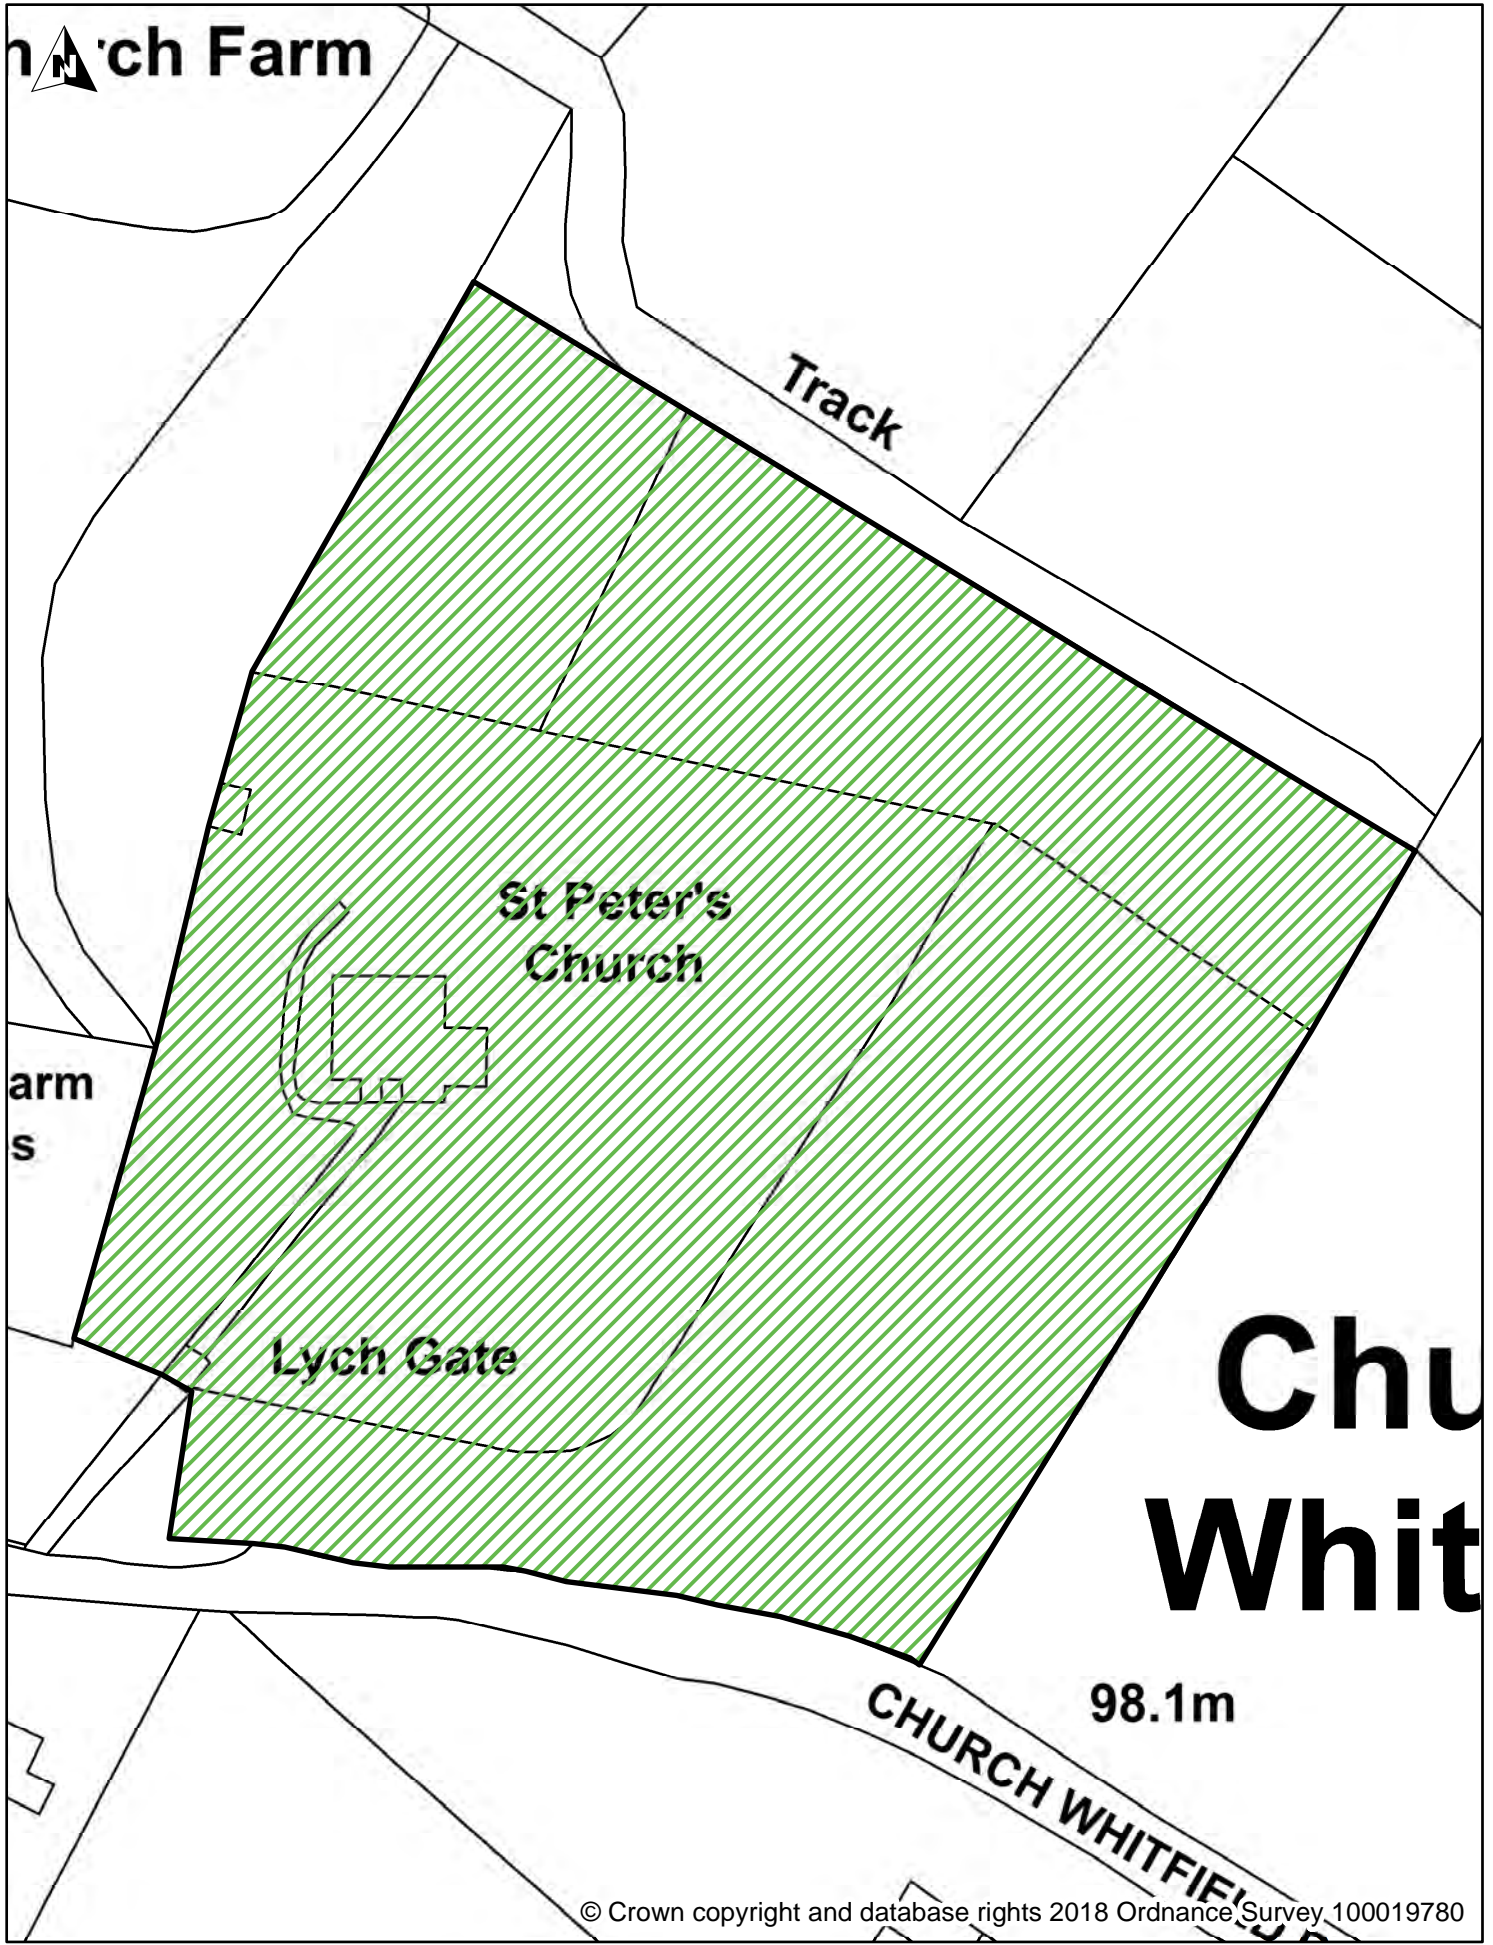

Dover District Council
Honeywood Close
White Cliffs Business Park
Whitfield
DOVER
CT16 3PJ

Dover District Council Public Spaces Protection Order-

Schedule 1 Map 2

St Peter's Churchyard, Church Whitfield

Legend

- Dog Exclusion
- Dogs On Leads
- Seasonal Dog Bans