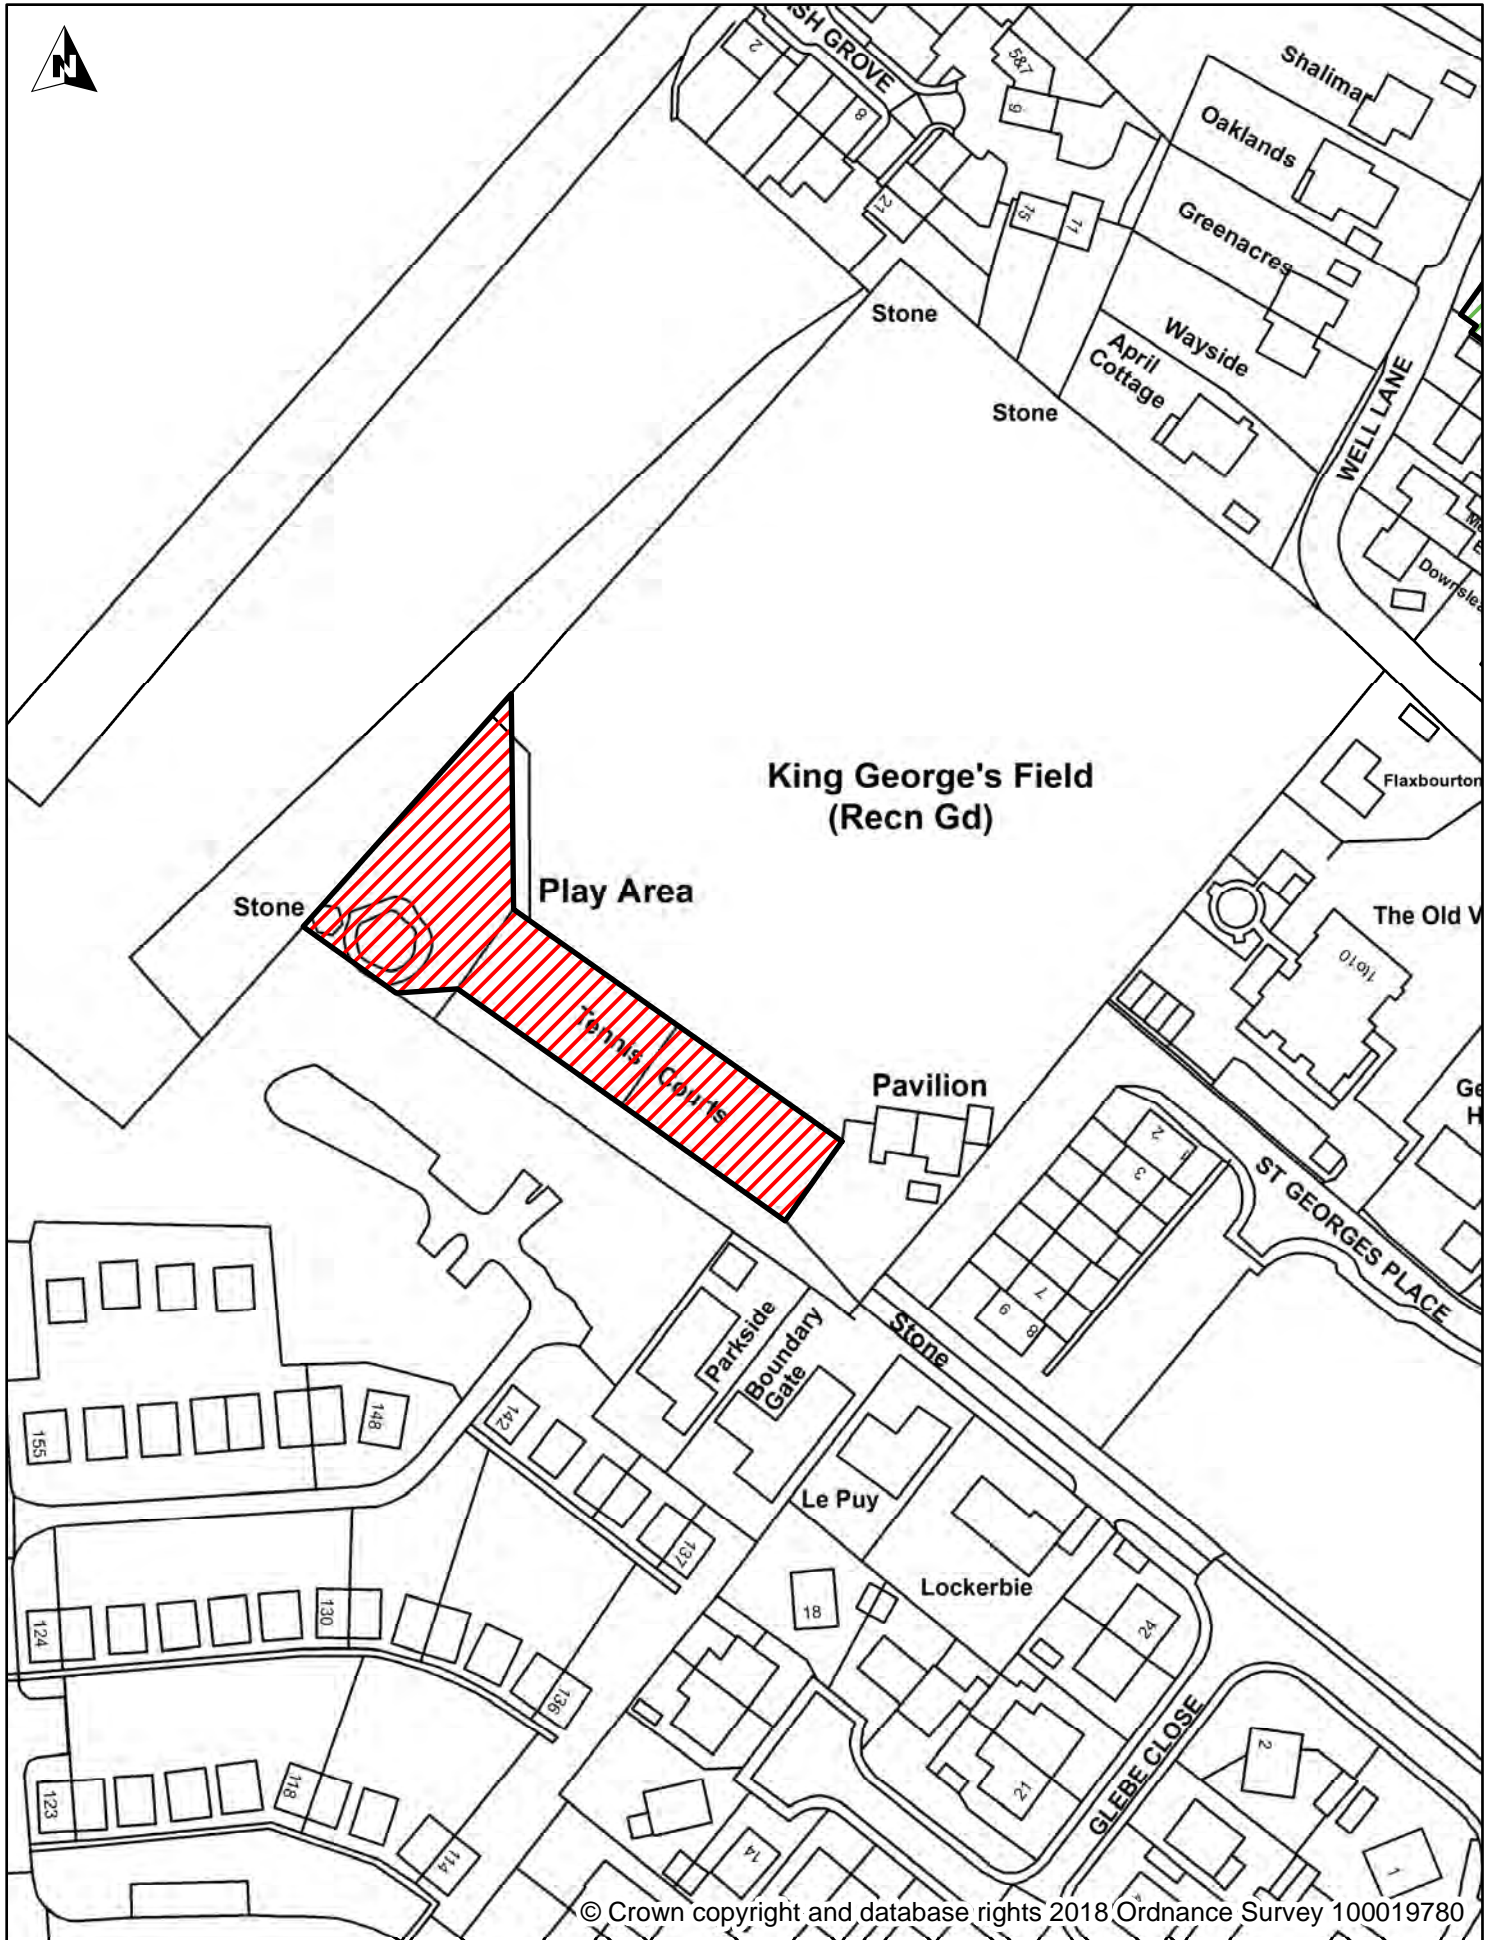

© Crown copyright and database rights 2018 Ordnance Survey 100019780

Dover District Council Public Spaces Protection Order-

Legend

Schedule 2 Map 47

- Dog Exclusion
- Dogs On Leads
- Seasonal Dog Bans

Dover District Council
Honeywood Close
White Cliffs Business Park
Whitfield
DOVER
CT16 3PJ

Enclosed Children's Play Area & Tennis Courts, King Georges Field, Well Lane, St Margarets