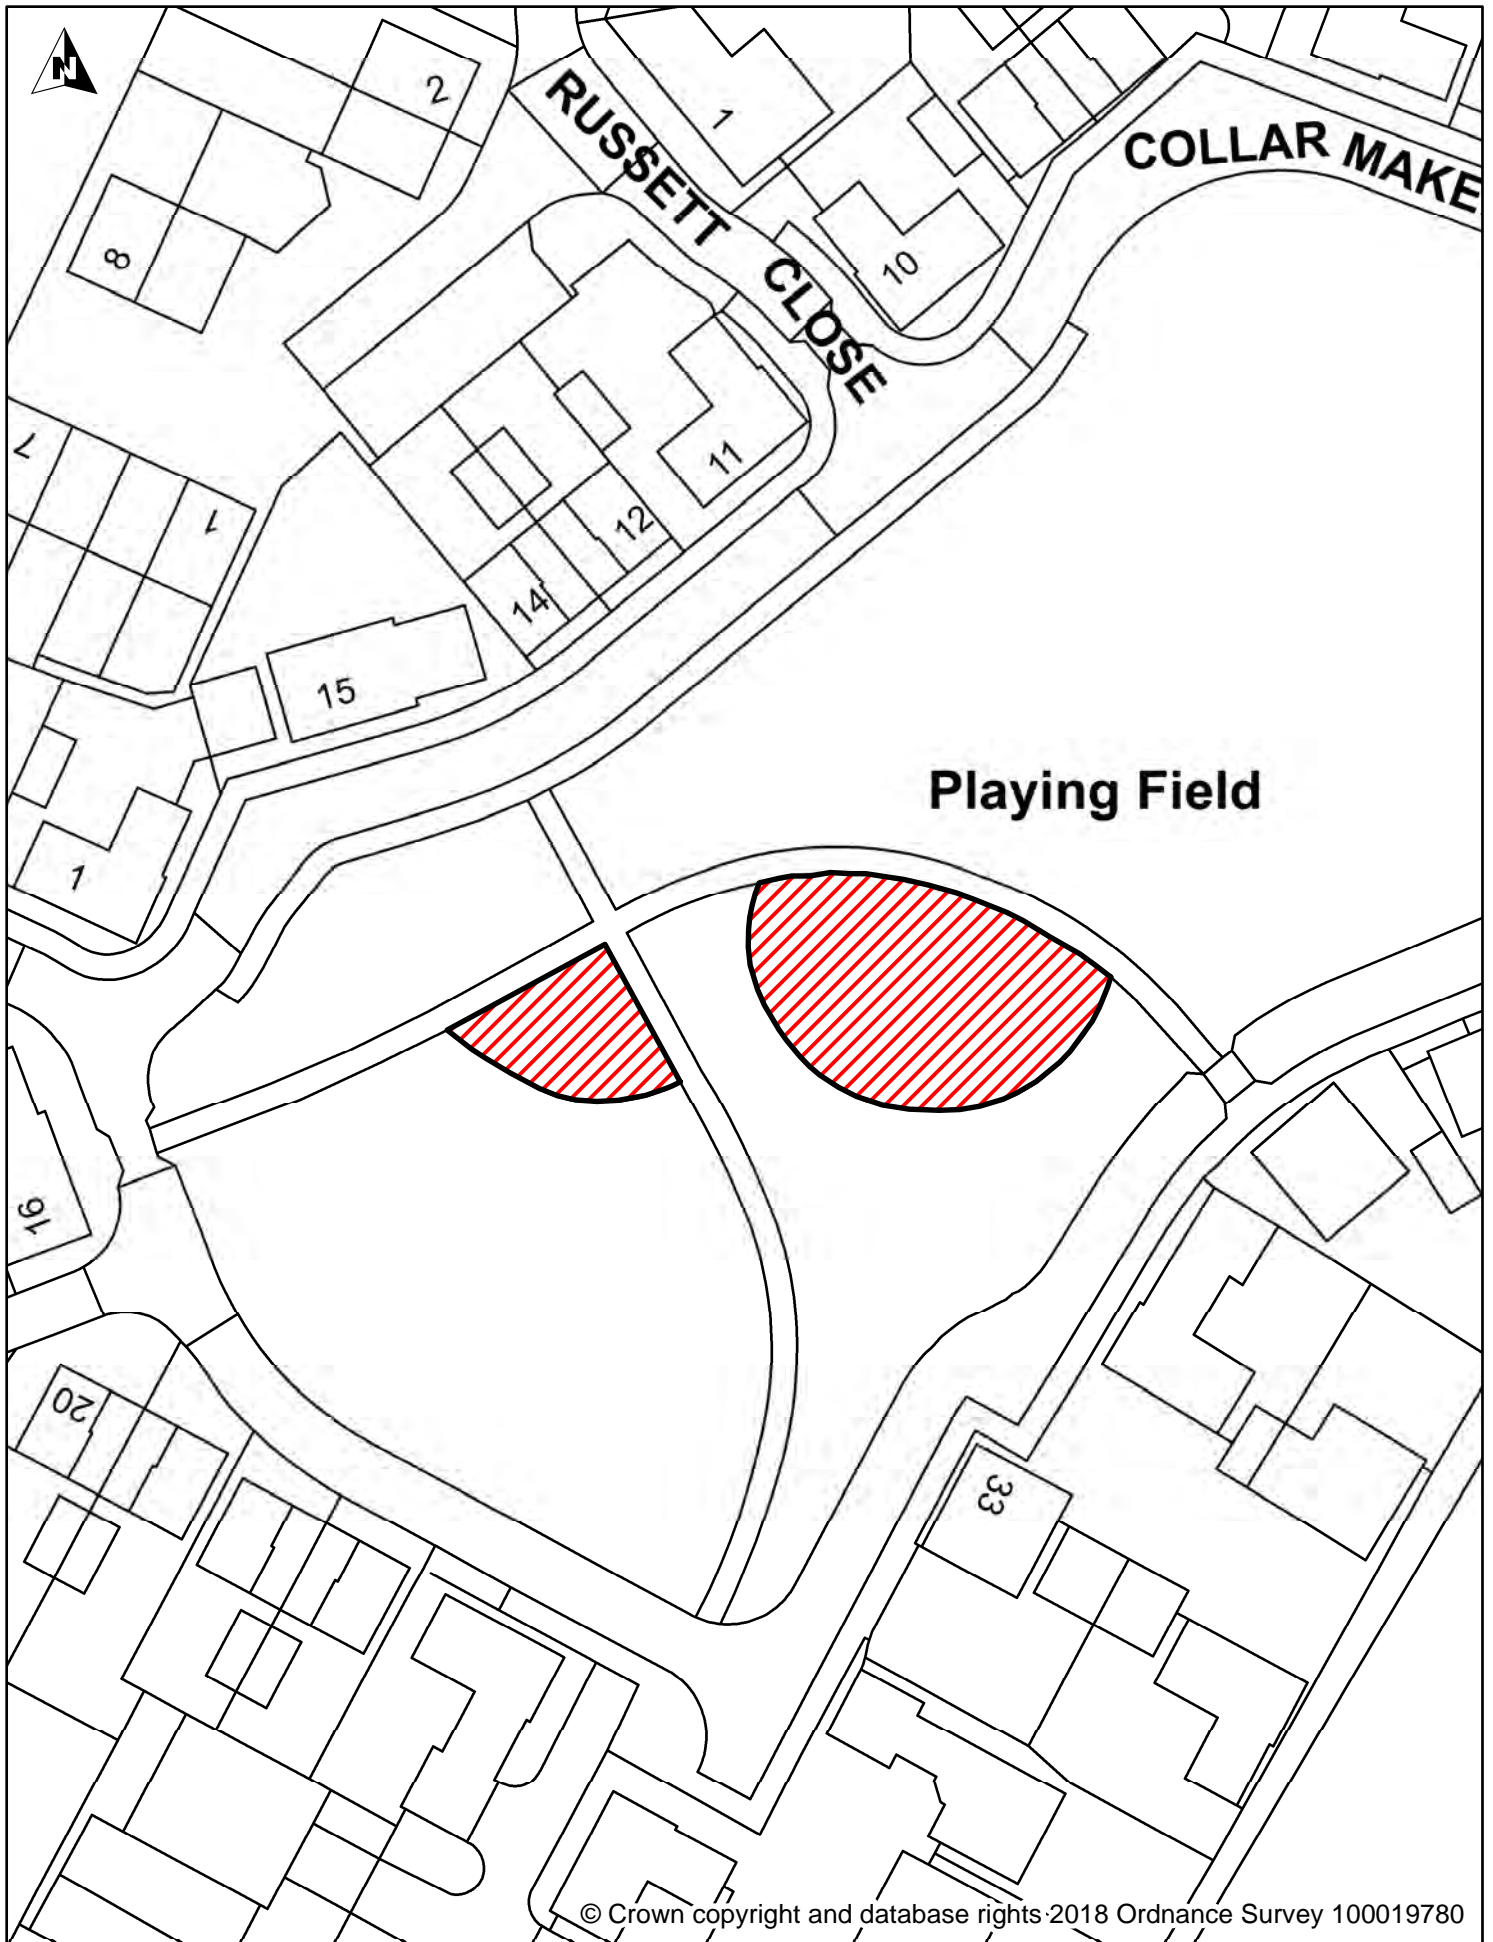

© Crown copyright and database rights 2018 Ordnance Survey 100019780

Dover District Council
Honeywood Close
White Cliffs Business Park
Whitfield
DOVER
CT16 3PJ

Dover District Council Public Spaces Protection Order-

Schedule 2 Map 1

**Enclosed Children's Play Area, Collar Maker's Green,
Ash**

Legend

- Dog Exclusion
- Dogs On Leads
- Seasonal Dog Bans