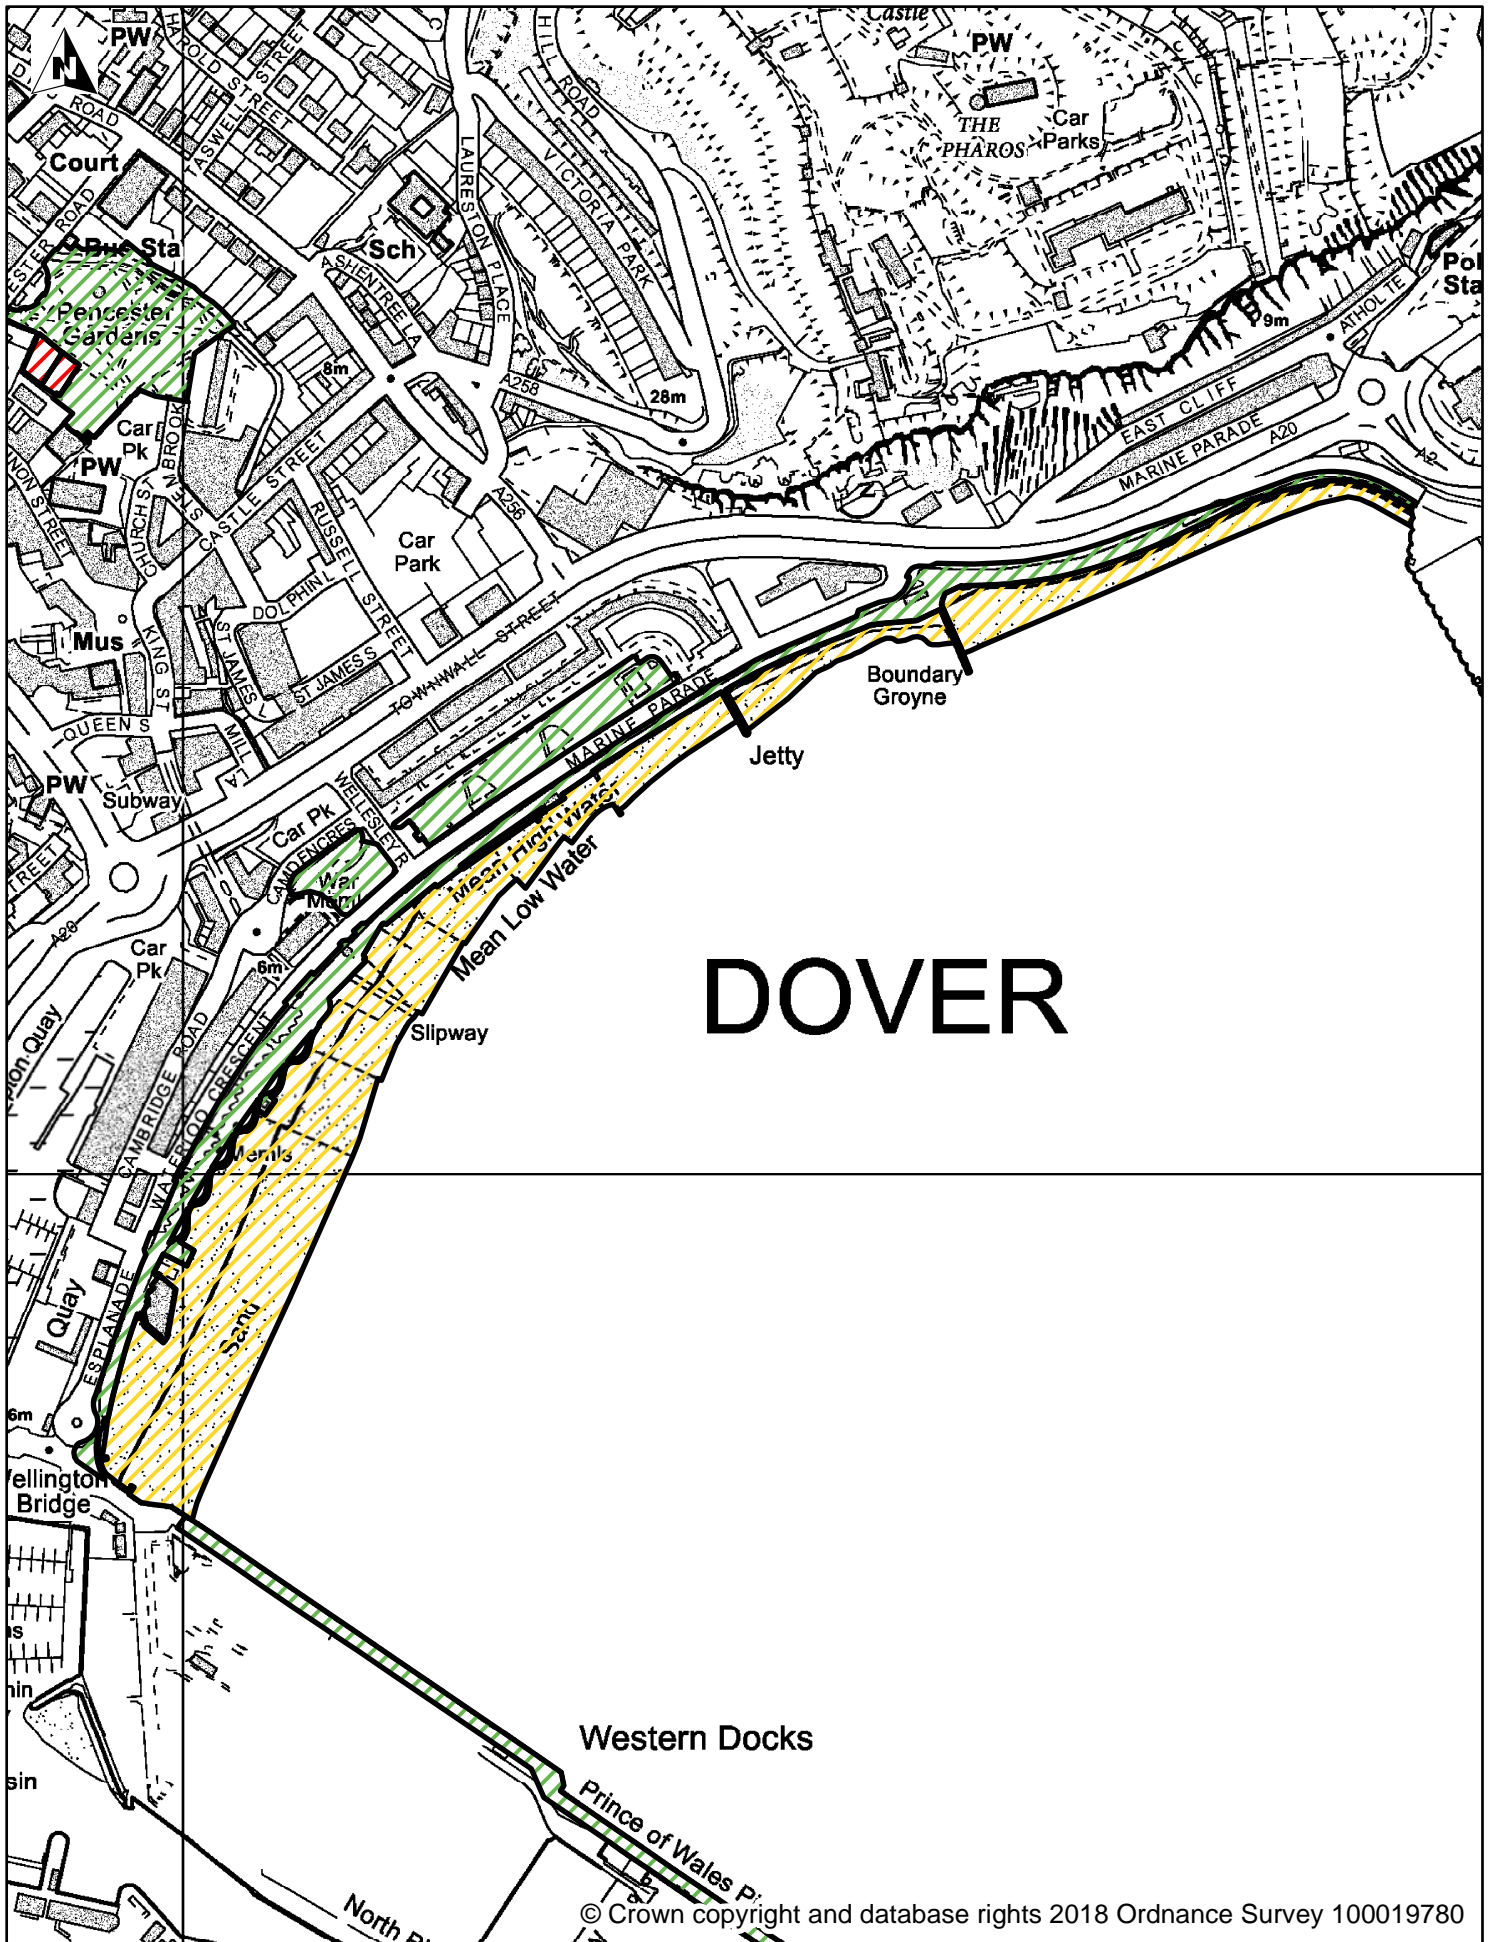

DOVER

© Crown copyright and database rights 2018 Ordnance Survey 100019780

Dover District Council
Honeywood Close
White Cliffs Business Park
Whitfield
DOVER
CT16 3PJ

Dover District Council Public Spaces Protection Order-

Schedule 1 Map 13

The Promenade and Seafront Gardens at Dover Seafront (Waterloo Crescent and Marine Parade)

Legend

- Dog Exclusion
- Dogs On Leads
- Seasonal Dog Bans