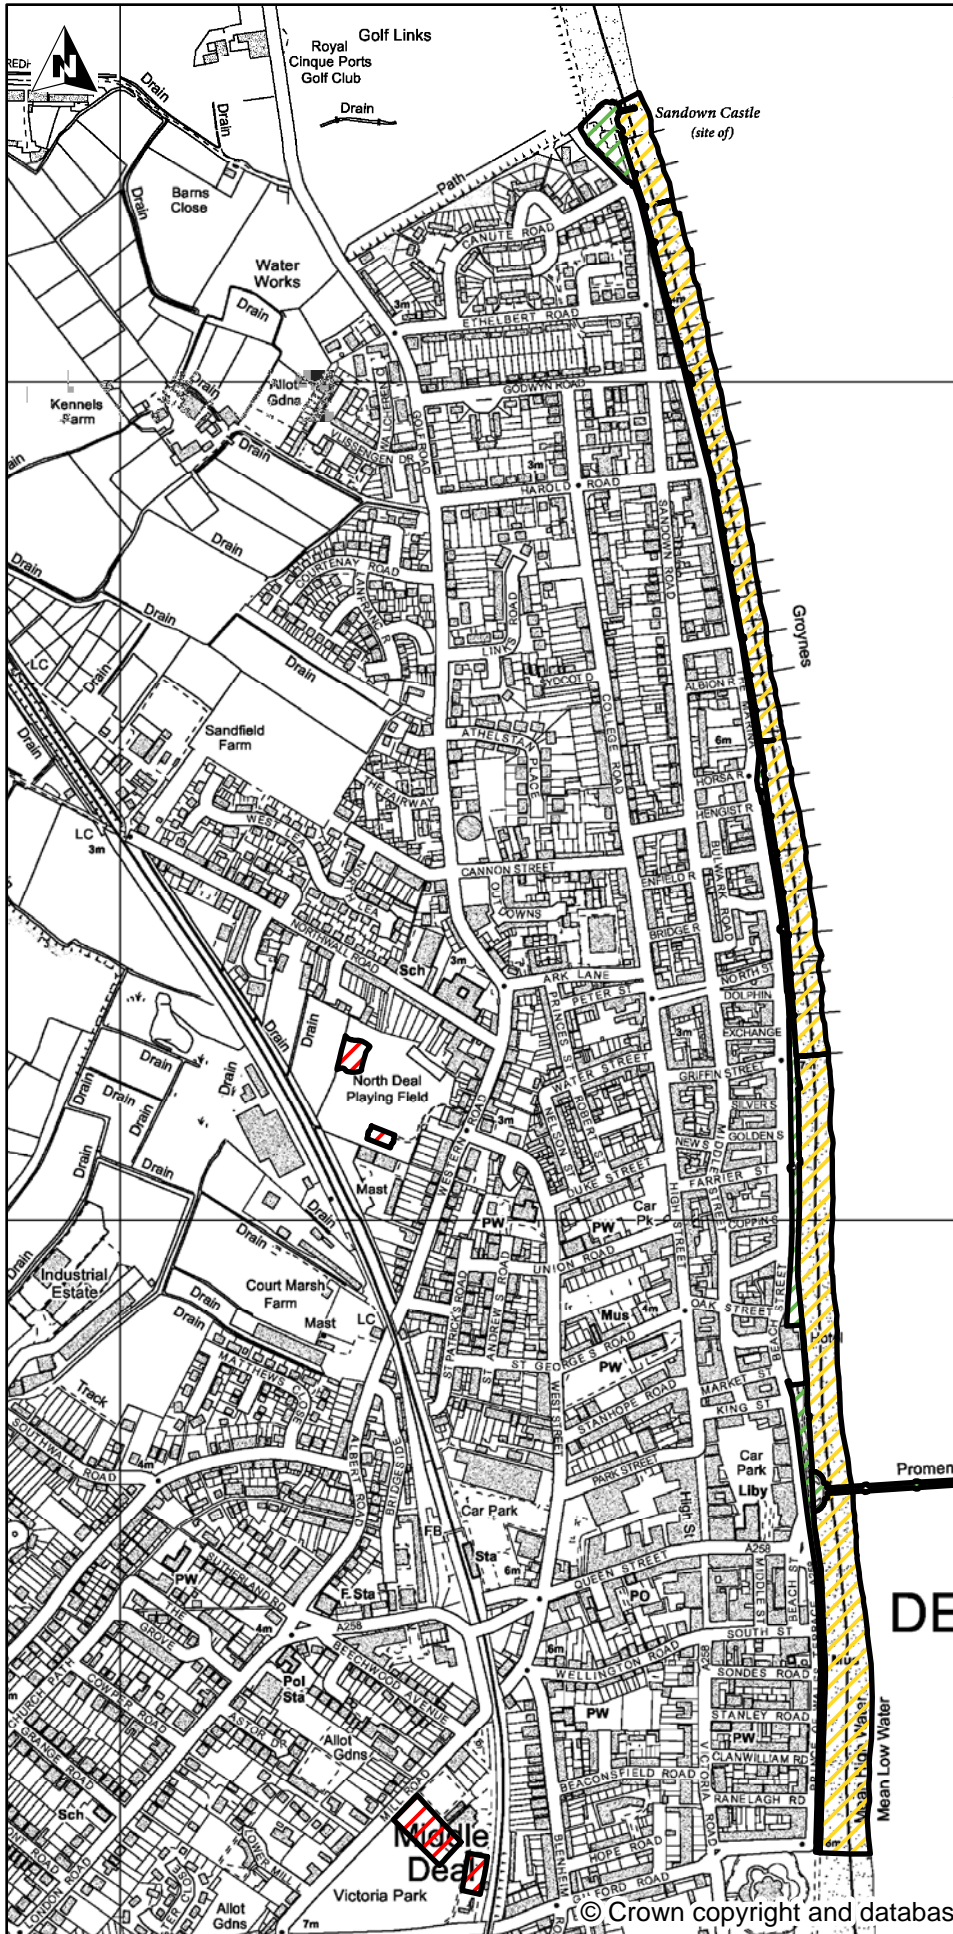

Sandown Castle Gardens, Deal, Kent

© Crown copyright and database rights 2018 Ordnance Survey 100019780

Dover District Council Public Spaces Protection Order-

Schedule 2 Map 6

The Beach from Sandown Castle to Deal Castle, Deal