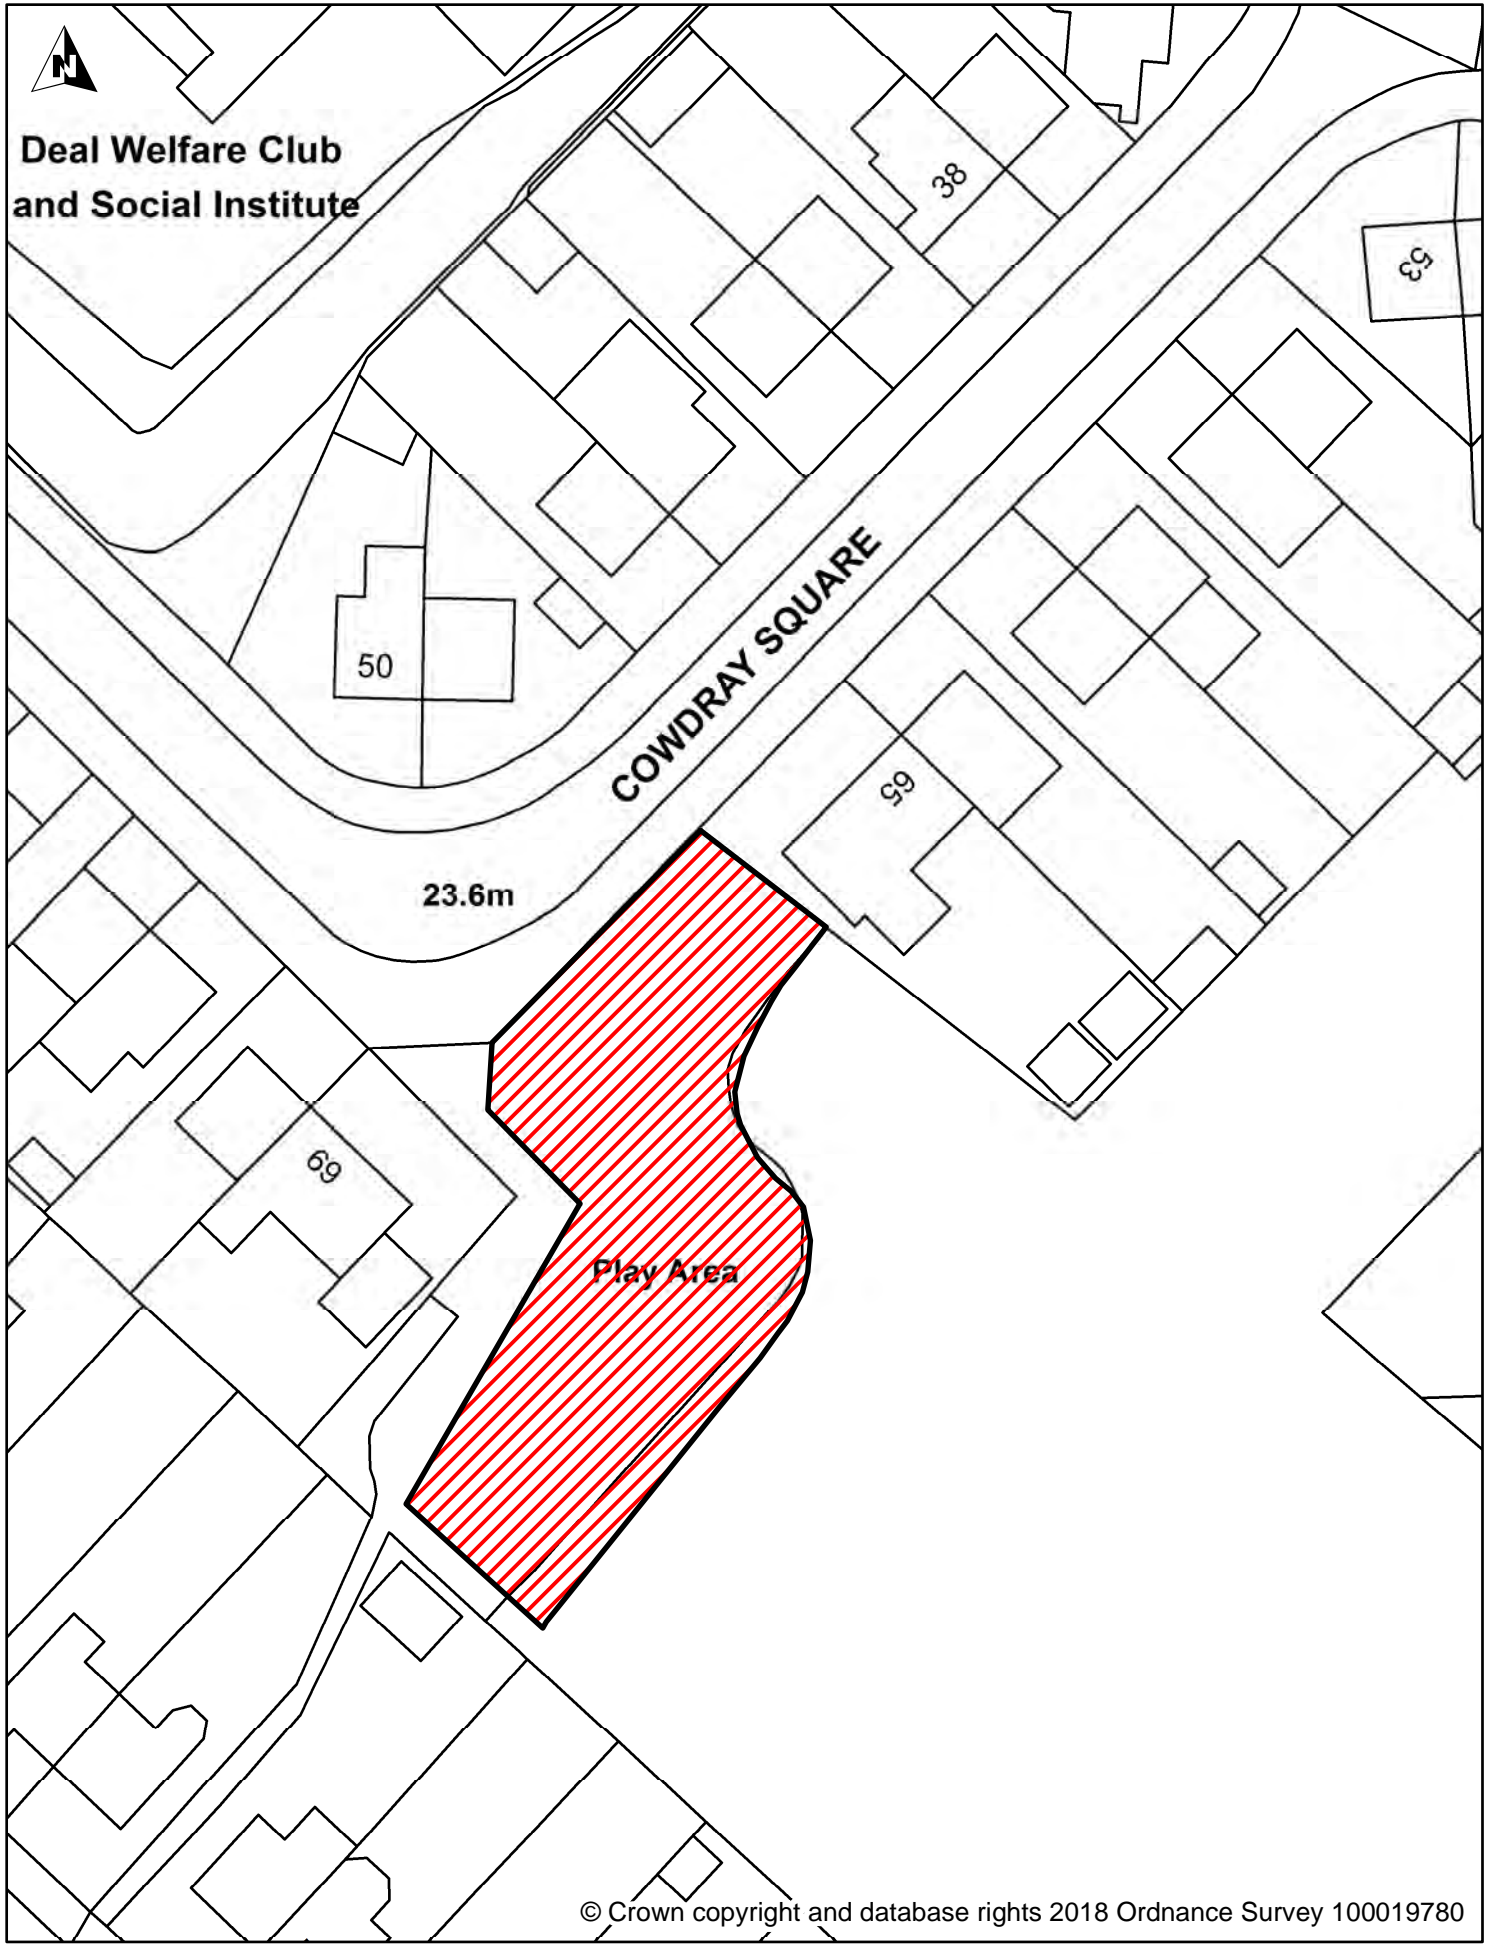

Deal Welfare Club
and Social Institute

© Crown copyright and database rights 2018 Ordnance Survey 100019780

Dover District Council Public Spaces Protection Order-

Schedule 2 Map 7

Enclosed Children's Play Area, Cowdray Square, Deal