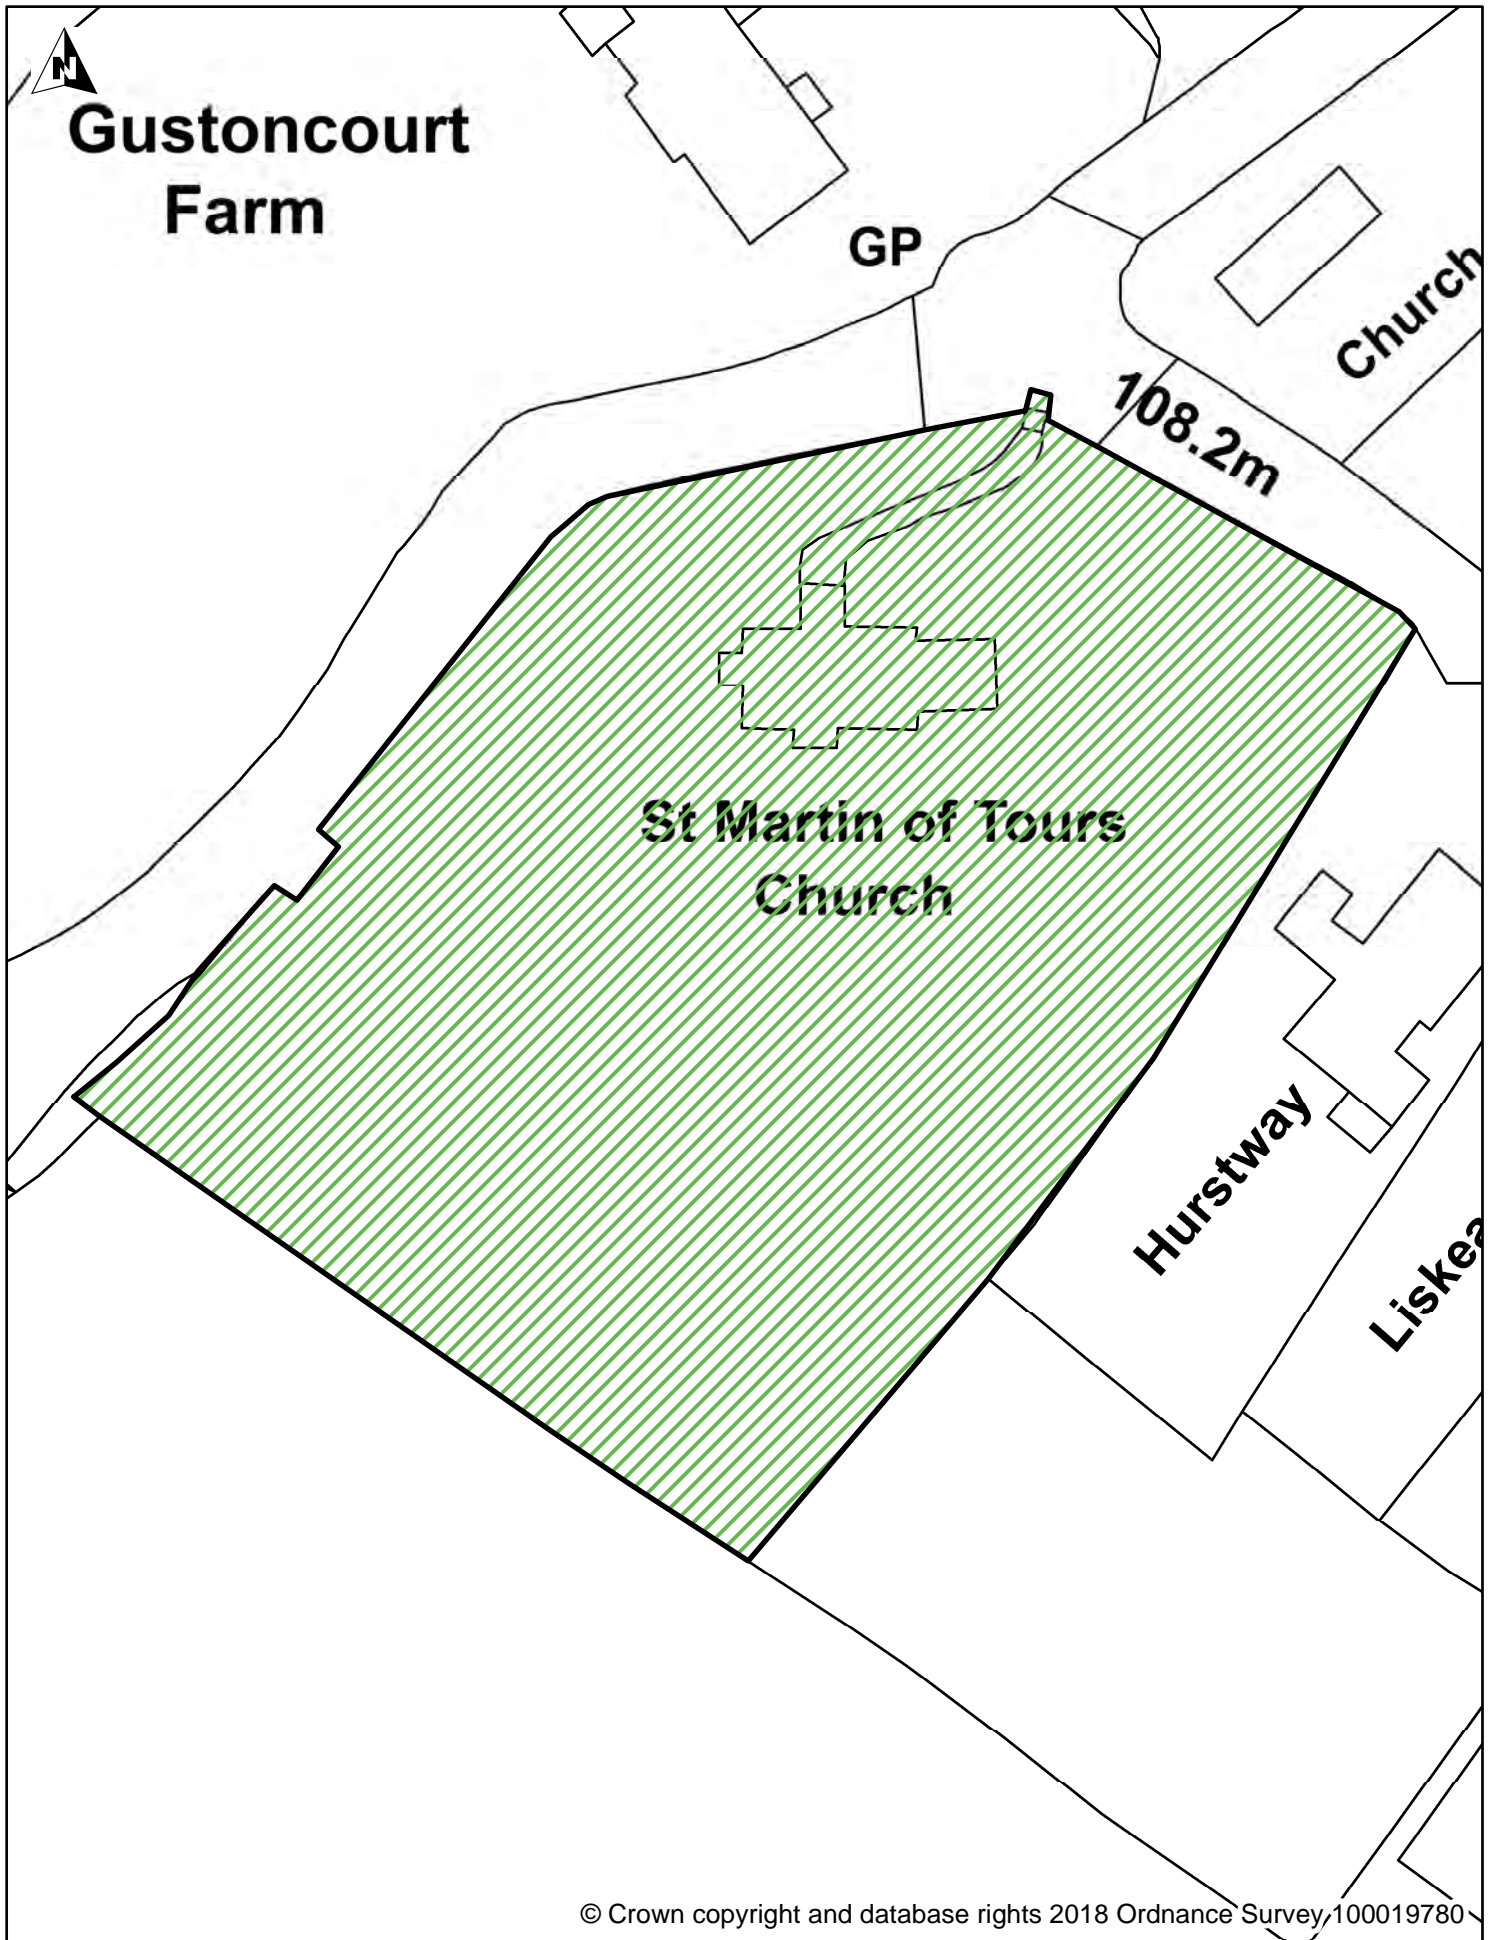

Dover District Council
Honeywood Close
White Cliffs Business Park
Whitfield
DOVER
CT16 3PJ

Dover District Council Public Spaces Protection Order-

Schedule 1 Map 17

St Martin of Tours Churchyard, East Langdon Road, Guston

Legend

- Dog Exclusion
- Dogs On Leads
- Seasonal Dog Bans