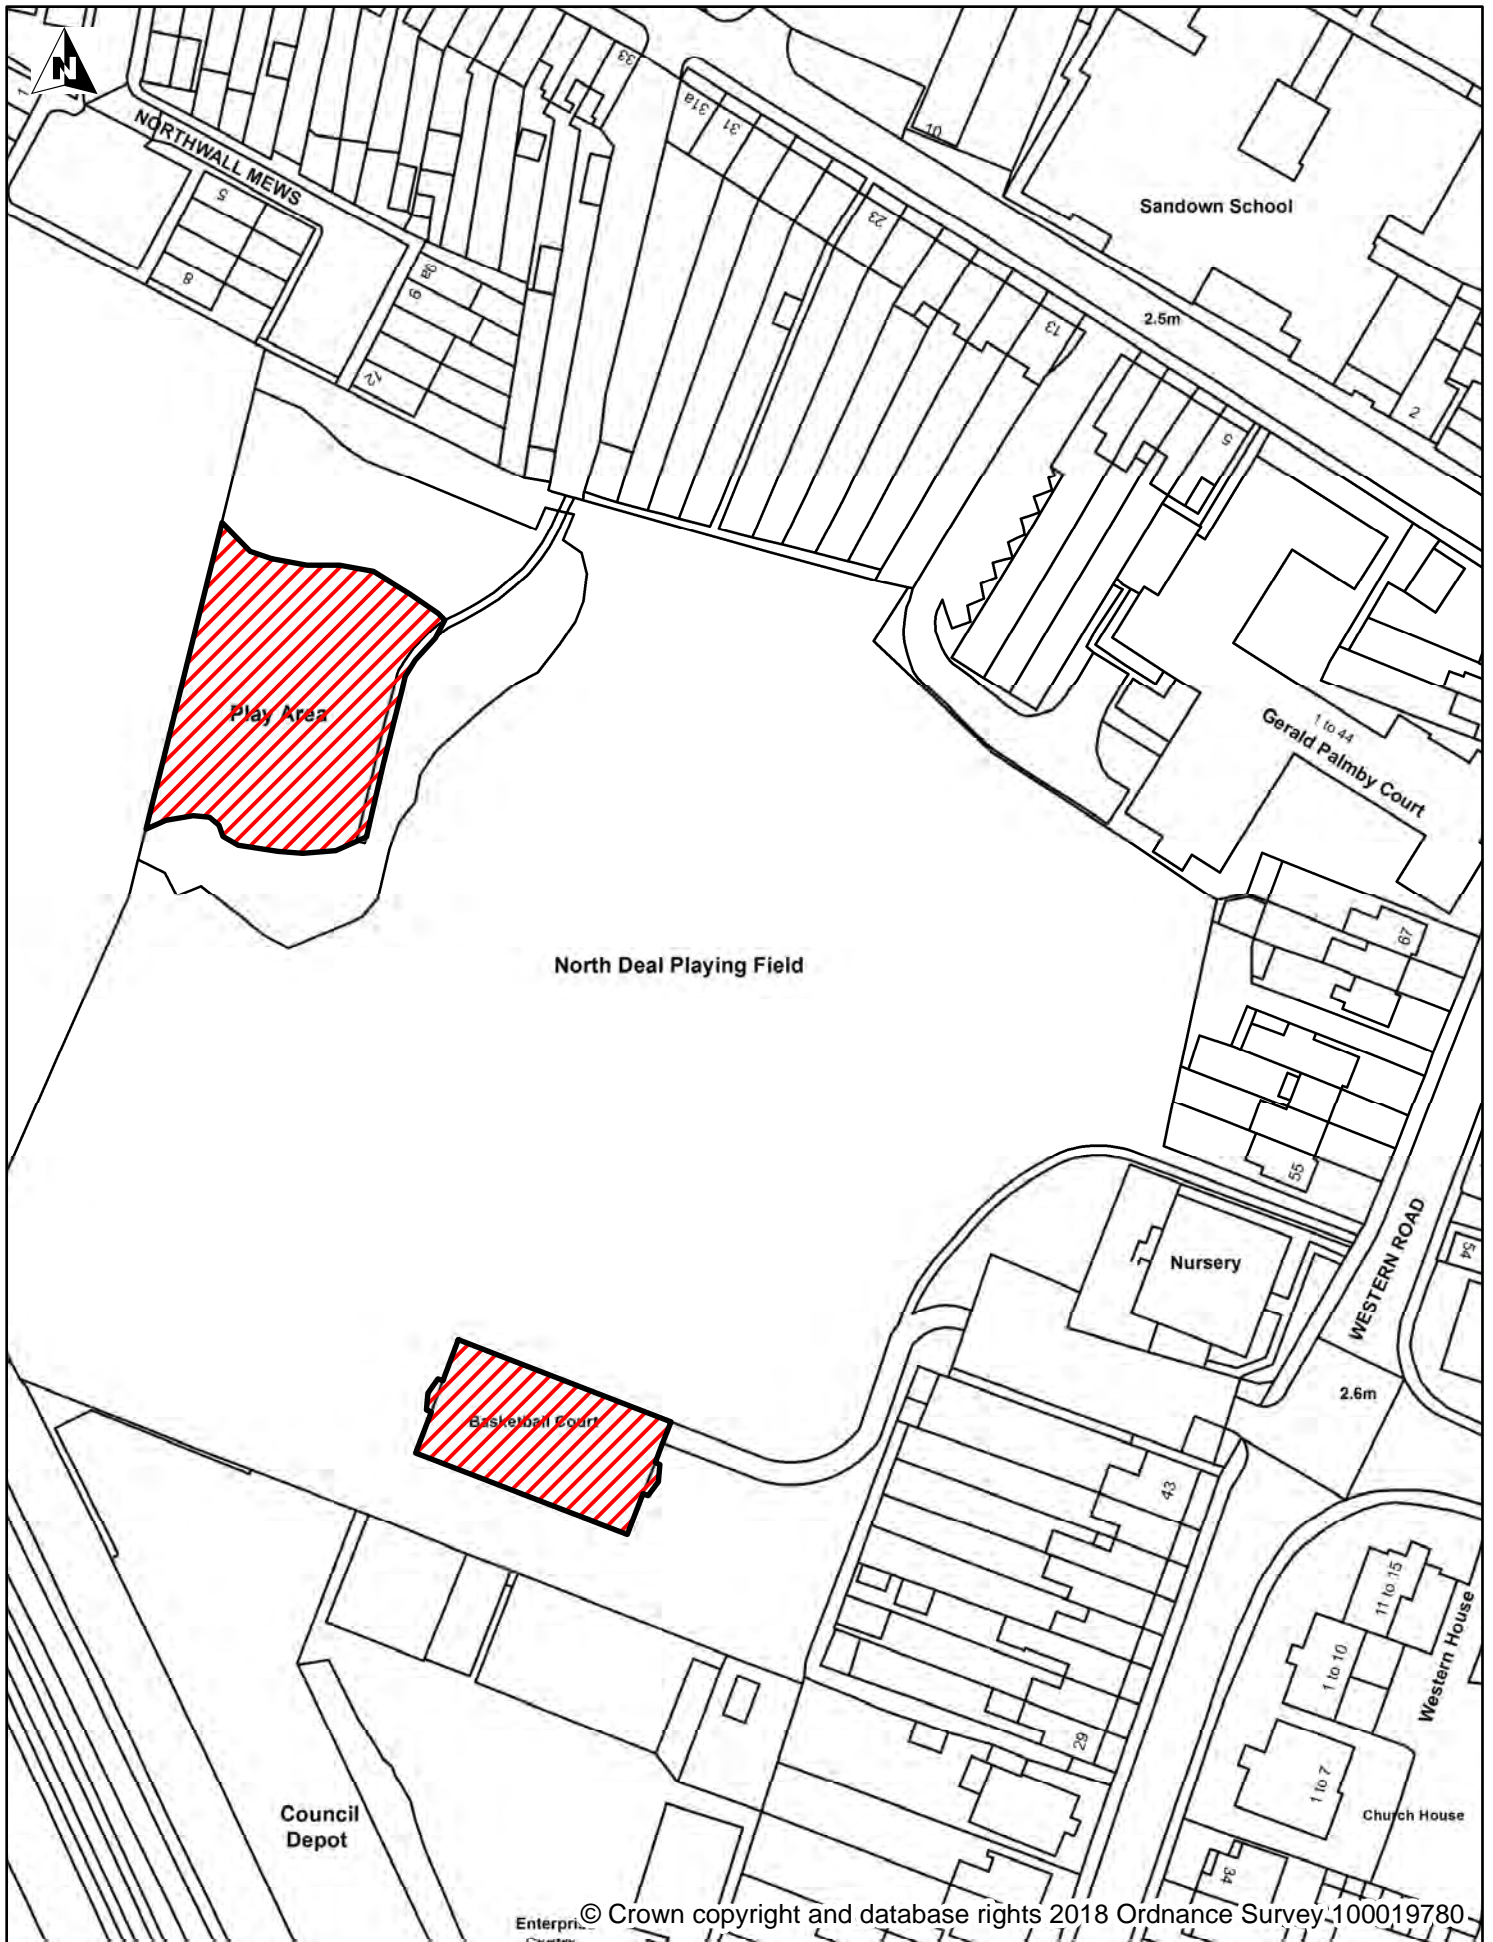

Dover District Council Public Spaces Protection Order-

Schedule 2 Map 8

**Enclosed Play Area & MUGA, North Deal Playing Field,
Western Road, Deal**

Legend

- Dog Exclusion
- Dogs On Leads
- Seasonal Dog Bans

Dover District Council
Honeywood Close
White Cliffs Business Park
Whitfield
DOVER
CT16 3PJ