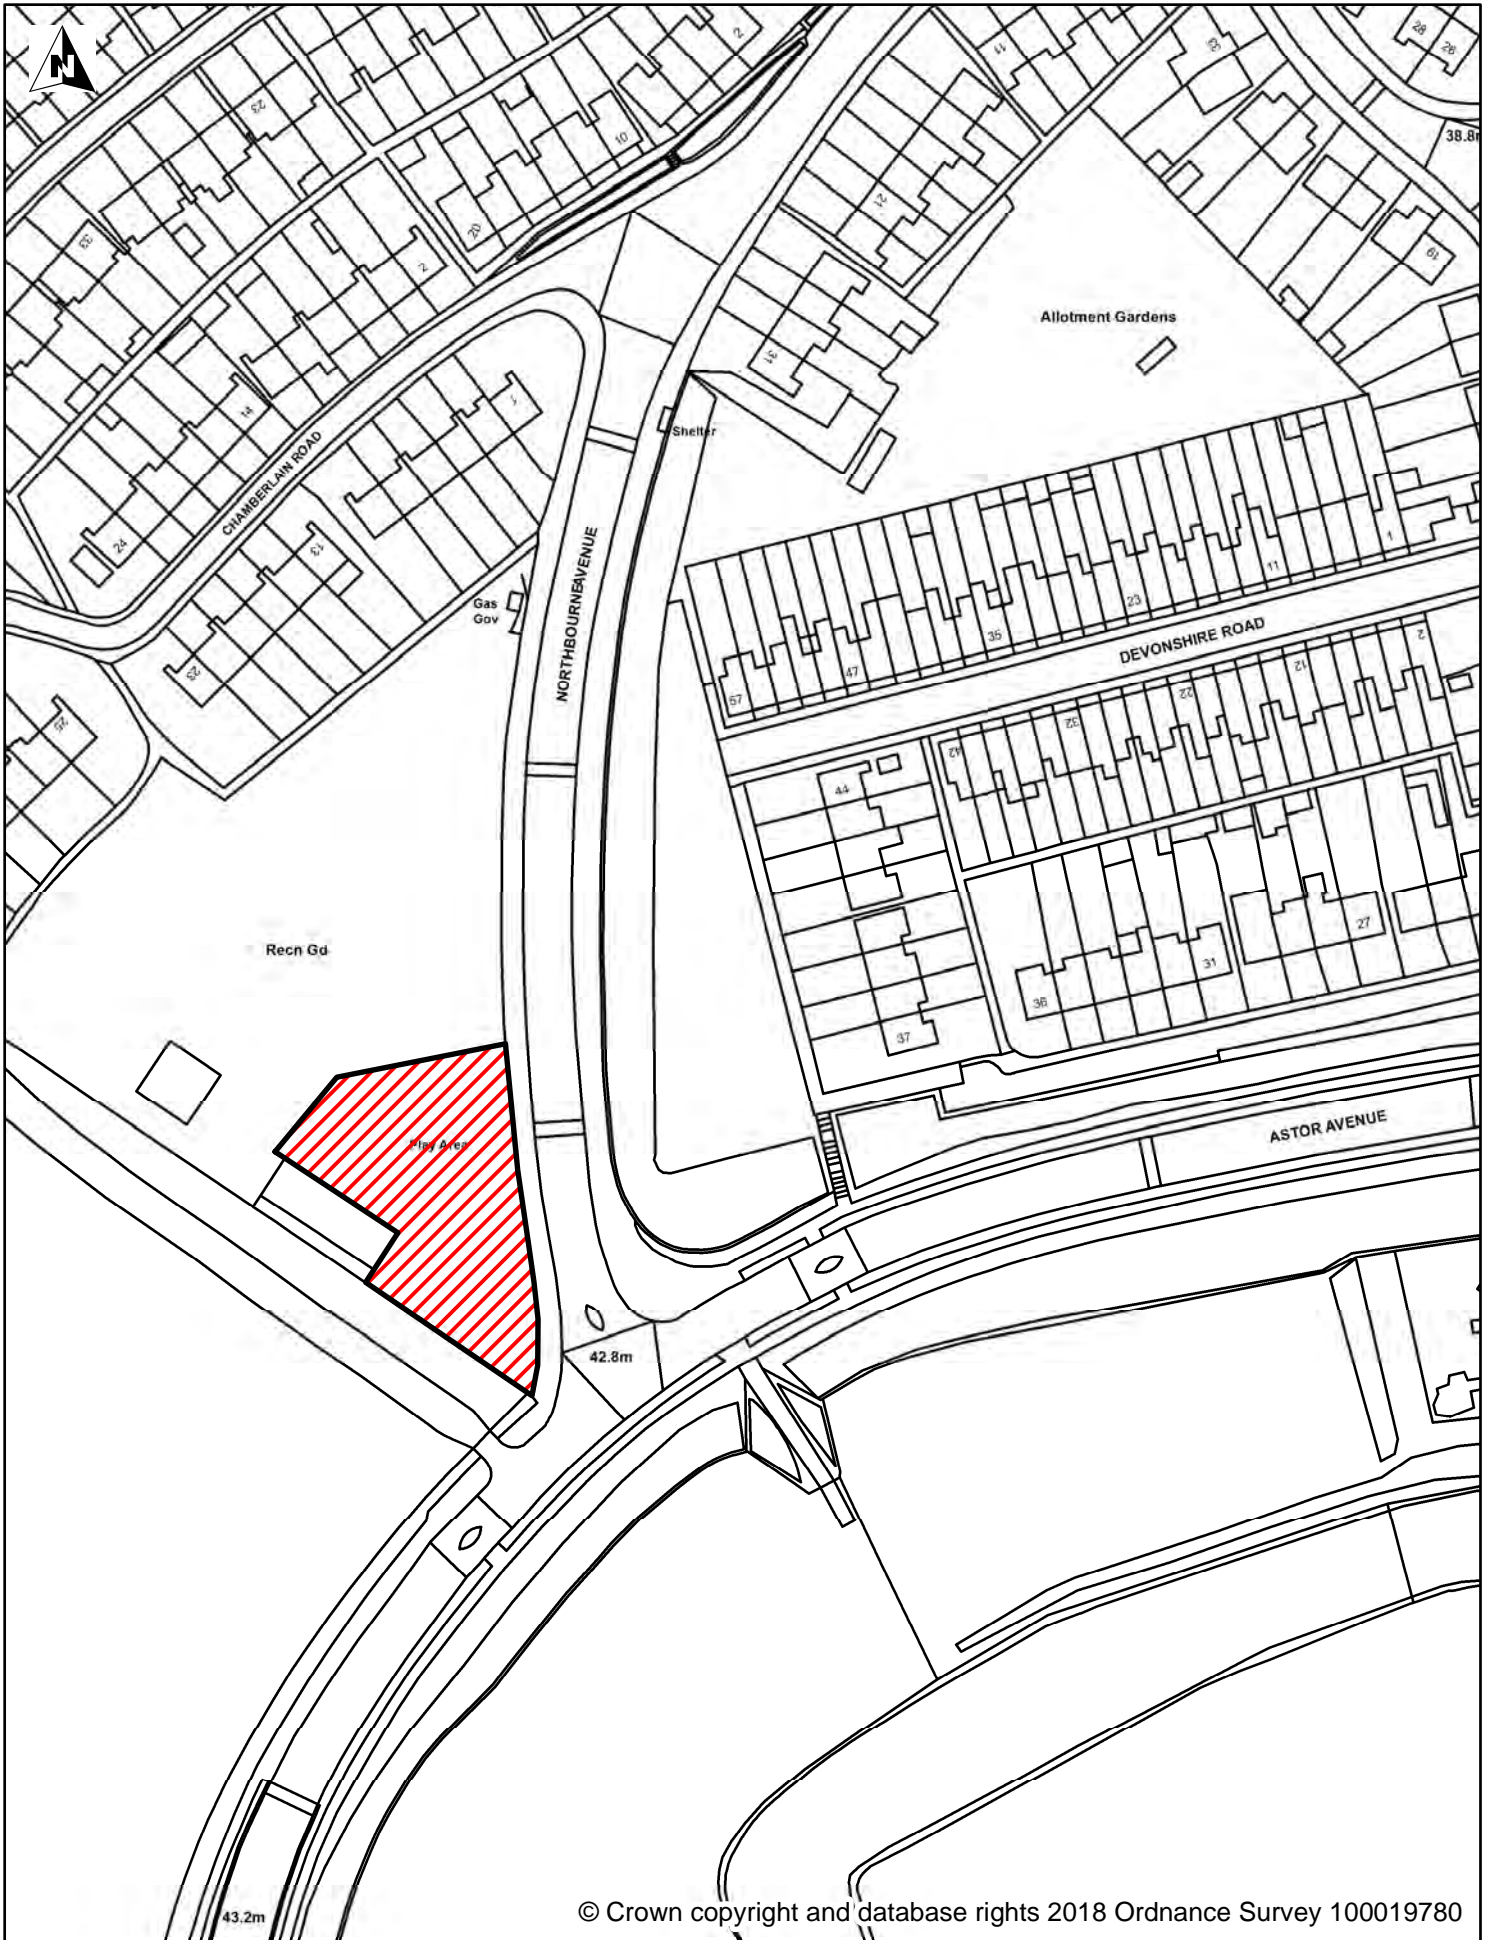

© Crown copyright and database rights 2018 Ordnance Survey 100019780

Dover District Council Public Spaces Protection Order-

Schedule 2 Map 20

Enclosed Children's Play Area Northbourne Avenue, Dover

Legend

- Dog Exclusion
- Dogs On Leads
- Seasonal Dog Bans

Dover District Council
Honeywood Close
White Cliffs Business Park
Whitfield
DOVER
CT16 3PJ