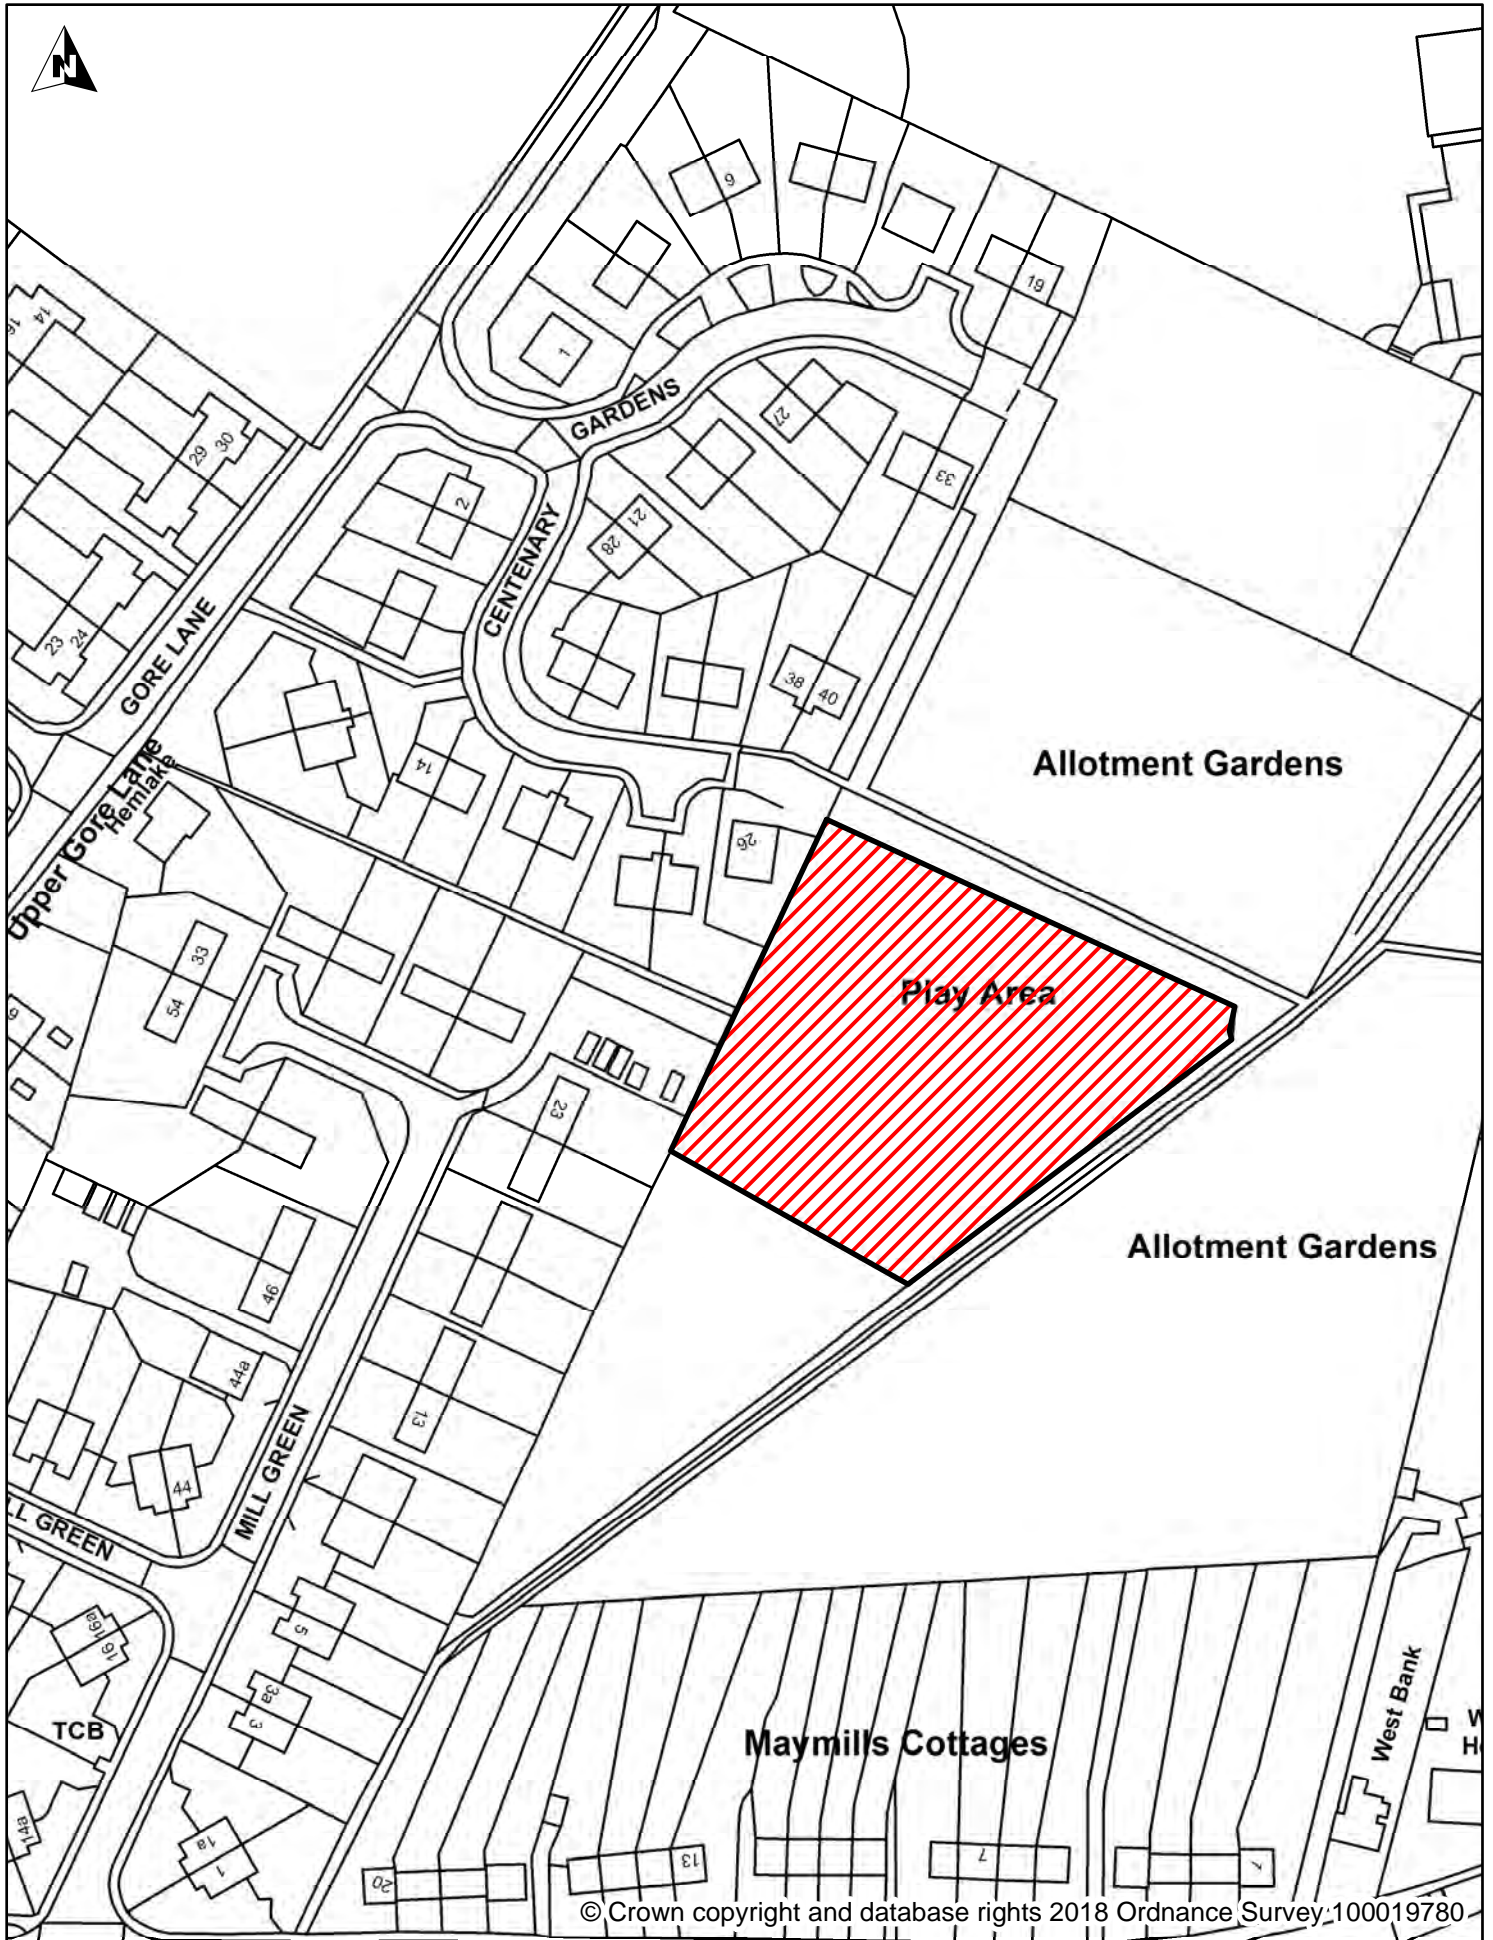

© Crown copyright and database rights 2018 Ordnance Survey 100019780

Dover District Council Public Spaces Protection Order-

Schedule 2 Map 27

Enclosed Children's Play Area, Centenary Gardens, Sandwich

Legend