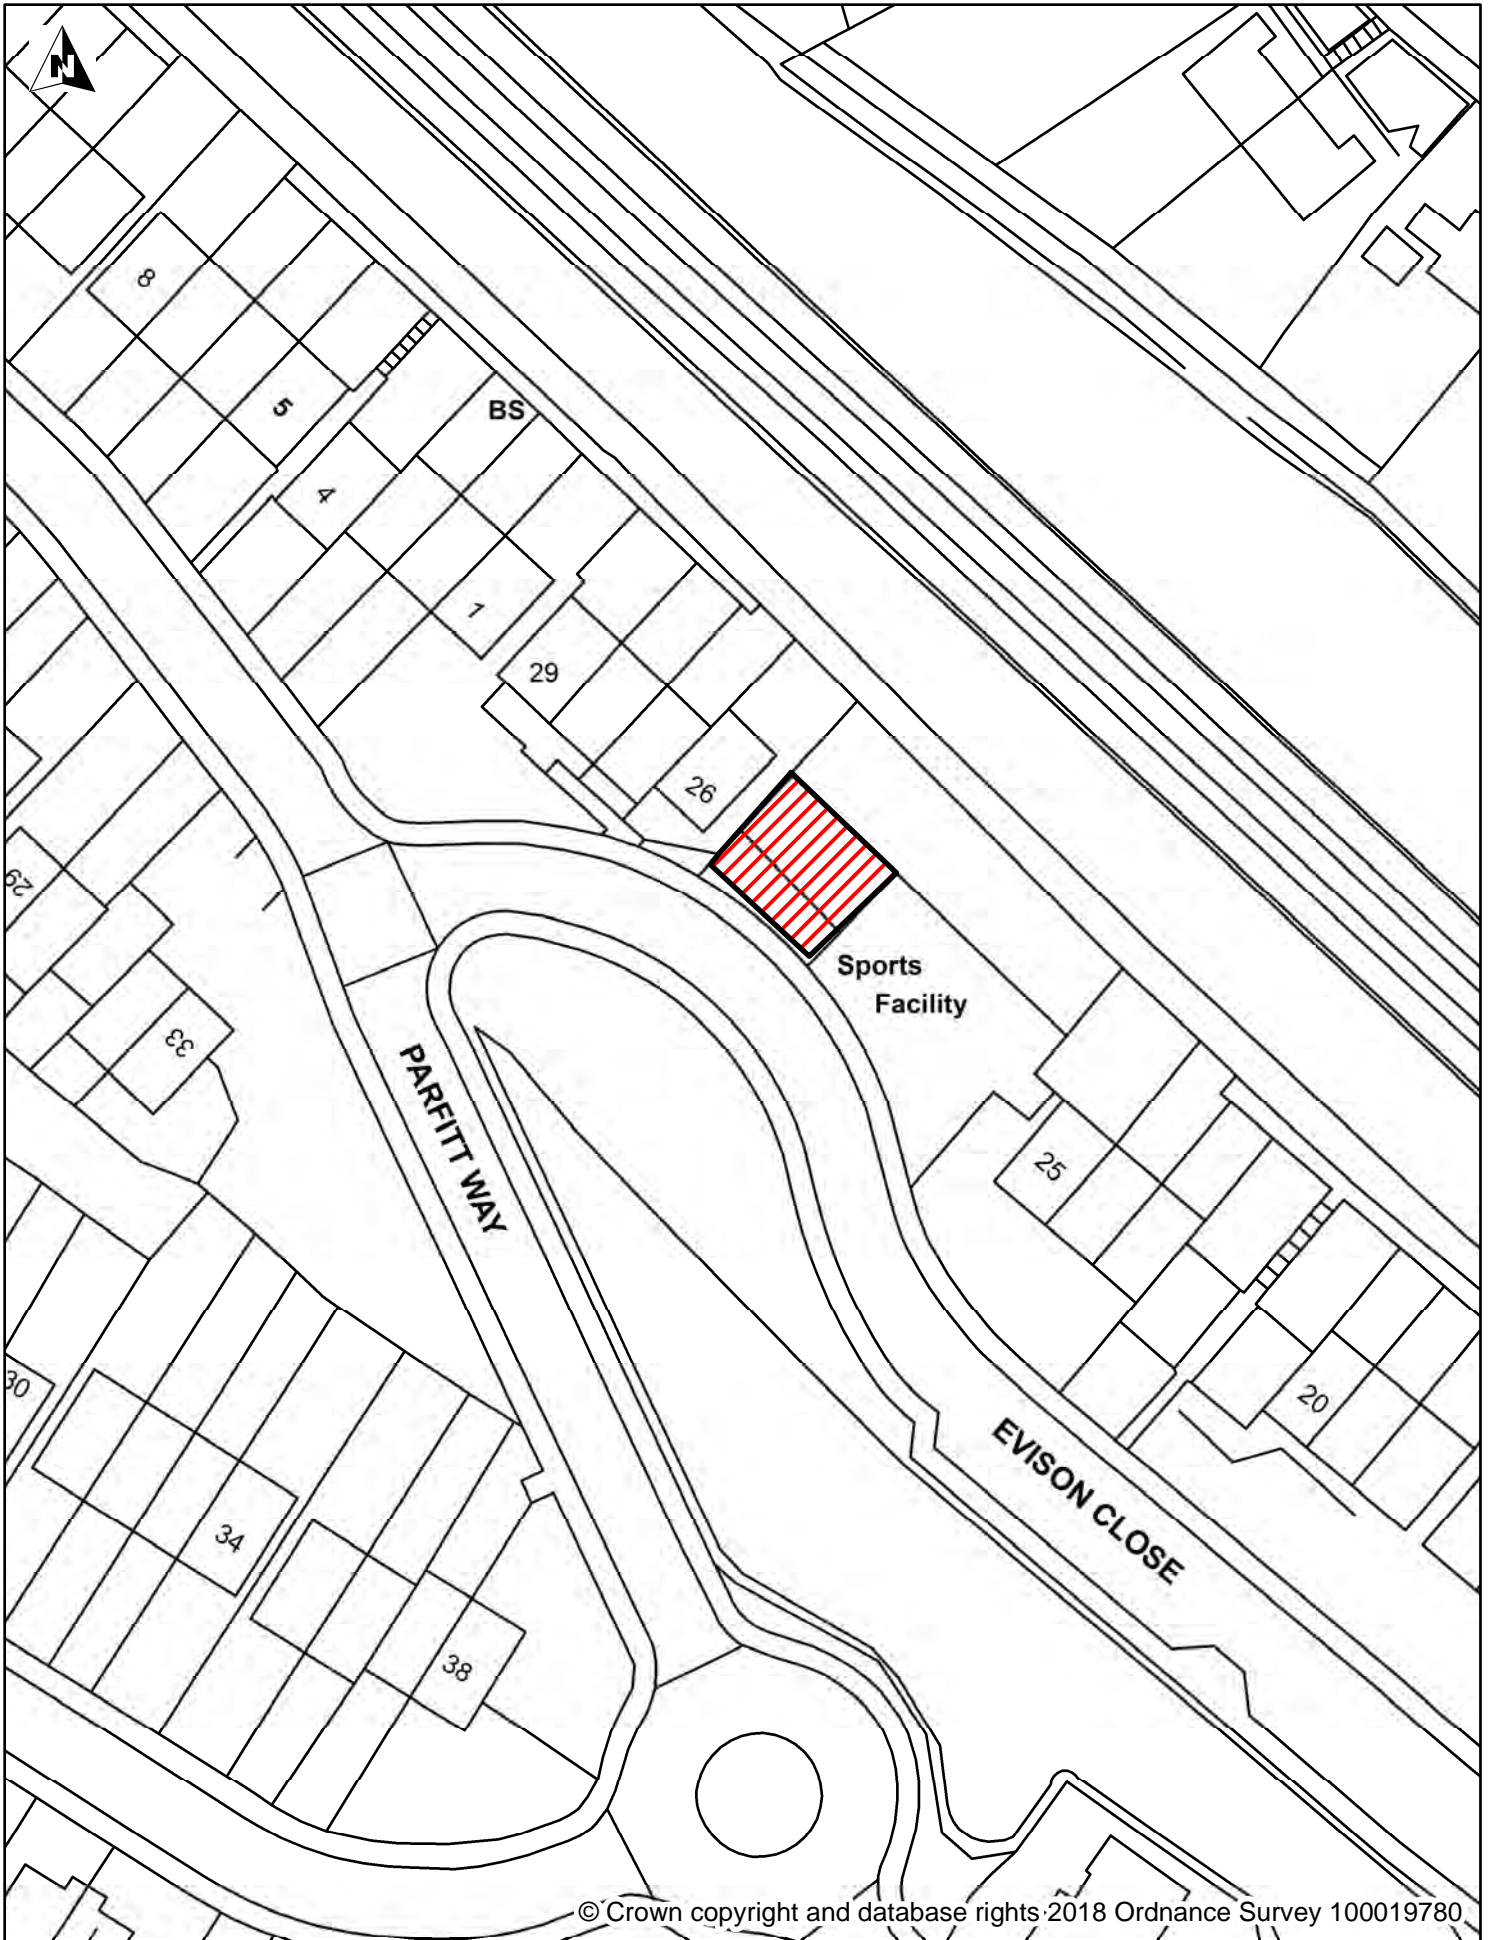

Dover District Council Public Spaces Protection Order-

Schedule 2 Map 18

Enclosed Children's Play Area, Evison Close, Dover

Legend

- Dog Exclusion
- Dogs On Leads
- Seasonal Dog Bans

Dover District Council
Honeywood Close
White Cliffs Business Park
Whitfield
DOVER
CT16 3PJ