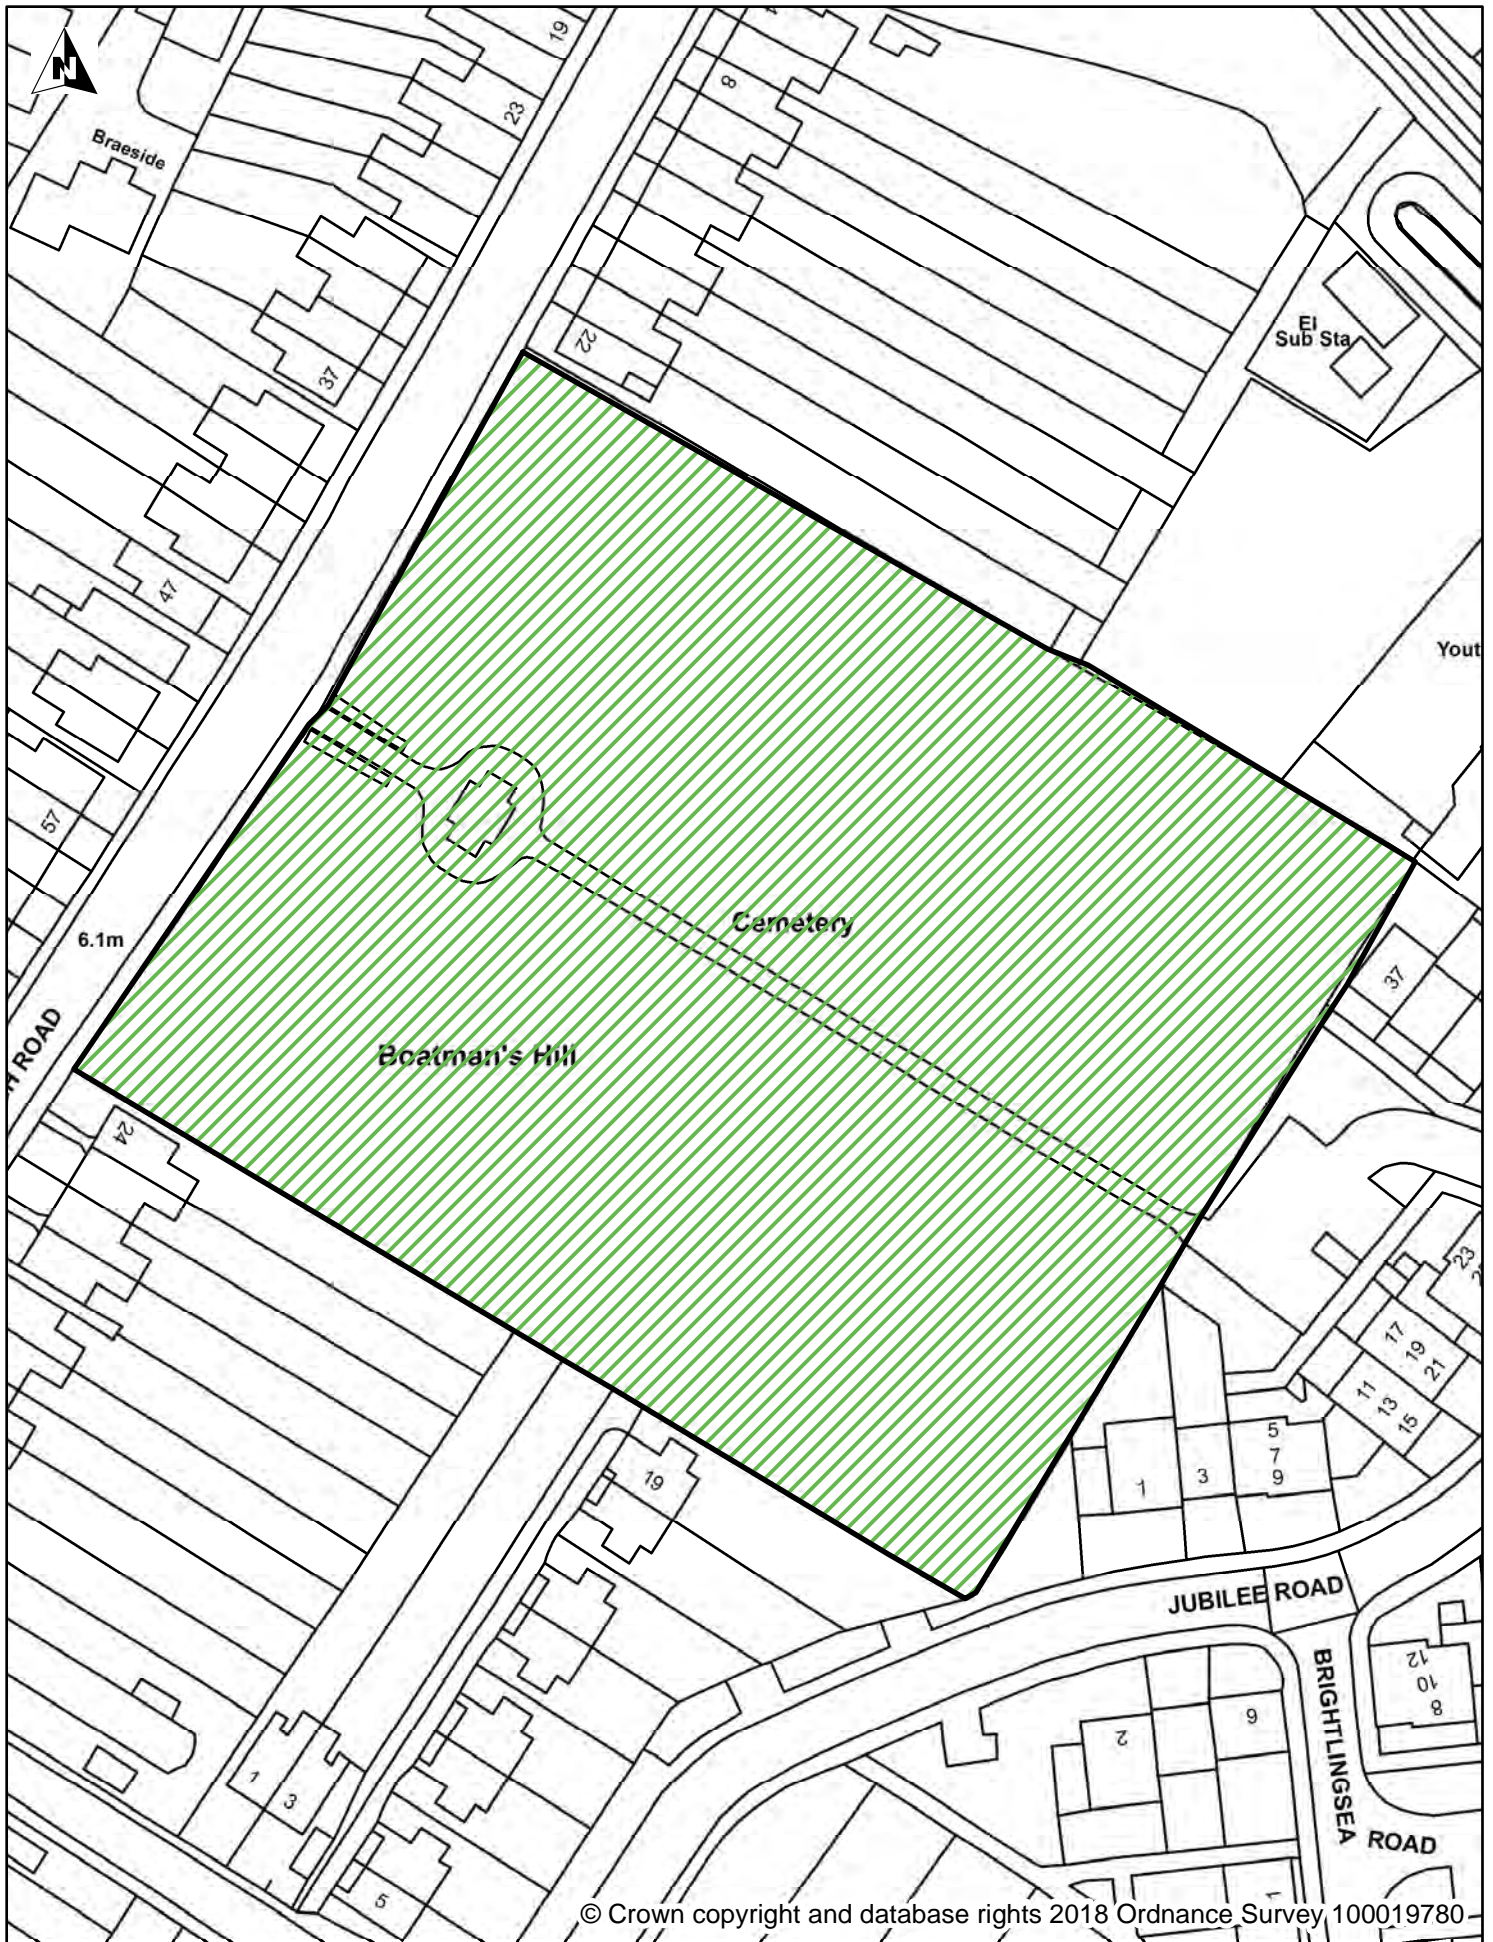

© Crown copyright and database rights 2018 Ordnance Survey 100019780

Dover District Council
Honeywood Close
White Cliffs Business Park
Whitfield
DOVER
CT16 3PJ

Dover District Council Public Spaces Protection Order-

Schedule 1 Map 21

**Boatman's Hill Cemetery, Woodnesborough Road,
Sandwich**

Legend

- Dog Exclusion
- Dogs On Leads
- Seasonal Dog Bans