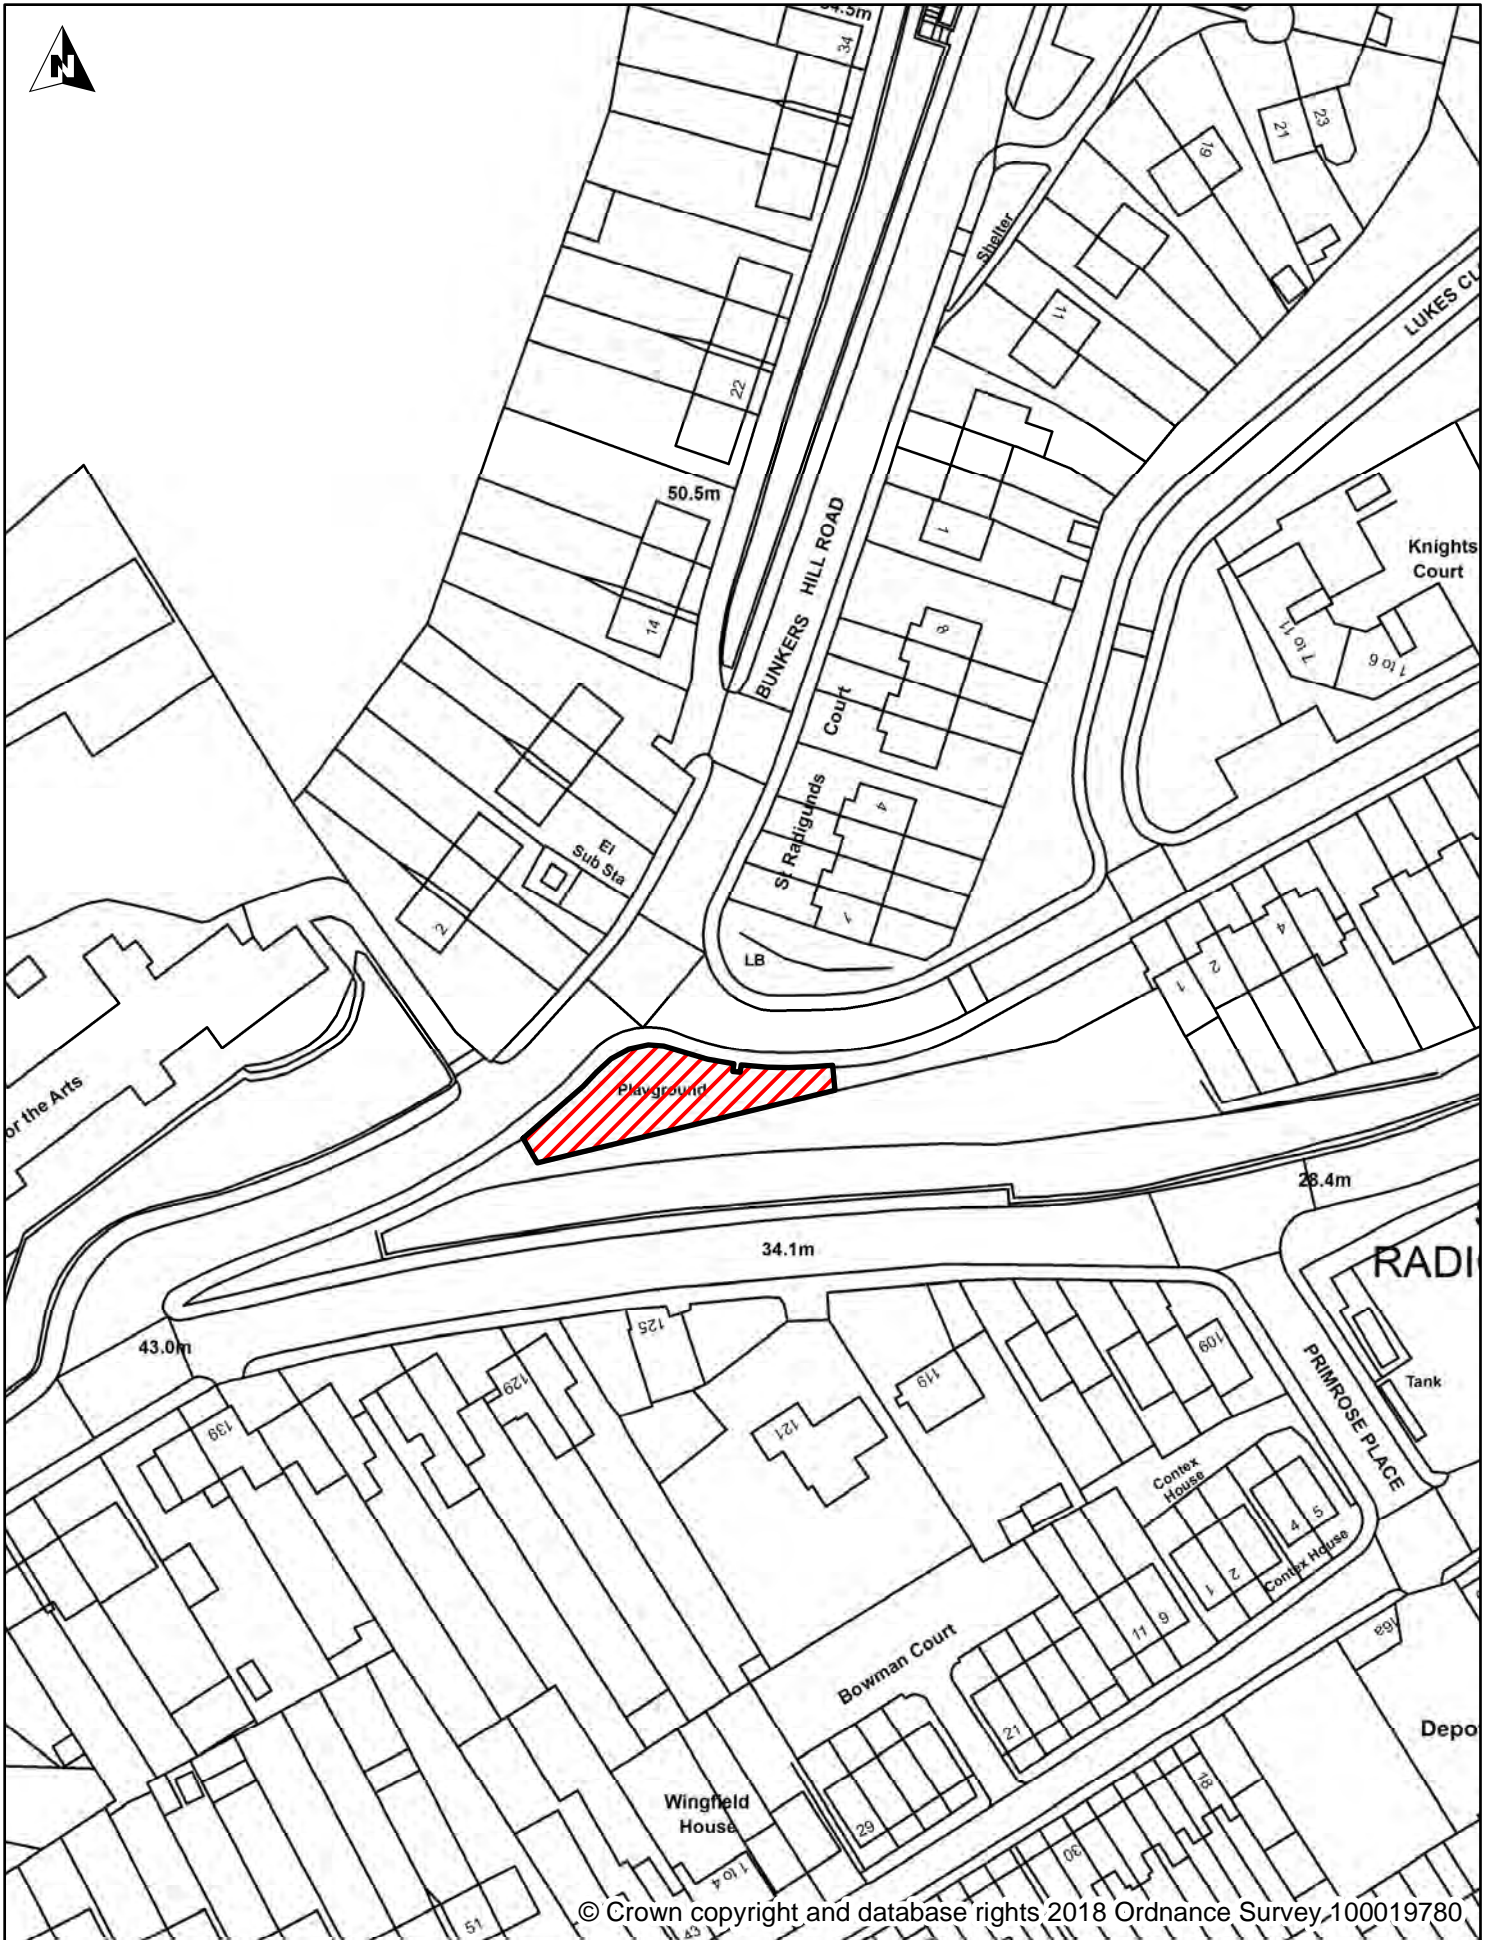

© Crown copyright and database rights 2018 Ordnance Survey 100019780

Dover District Council Public Spaces Protection Order-

Schedule 2 Map 15

Enclosed Children's Play Area, Bunkers Hill Road Junction with Bunkers Hill Avenue, Dover

Legend

- Dog Exclusion
- Dogs On Leads
- Seasonal Dog Bans

Dover District Council
Honeywood Close
White Cliffs Business Park
Whitfield
DOVER
CT16 3PJ