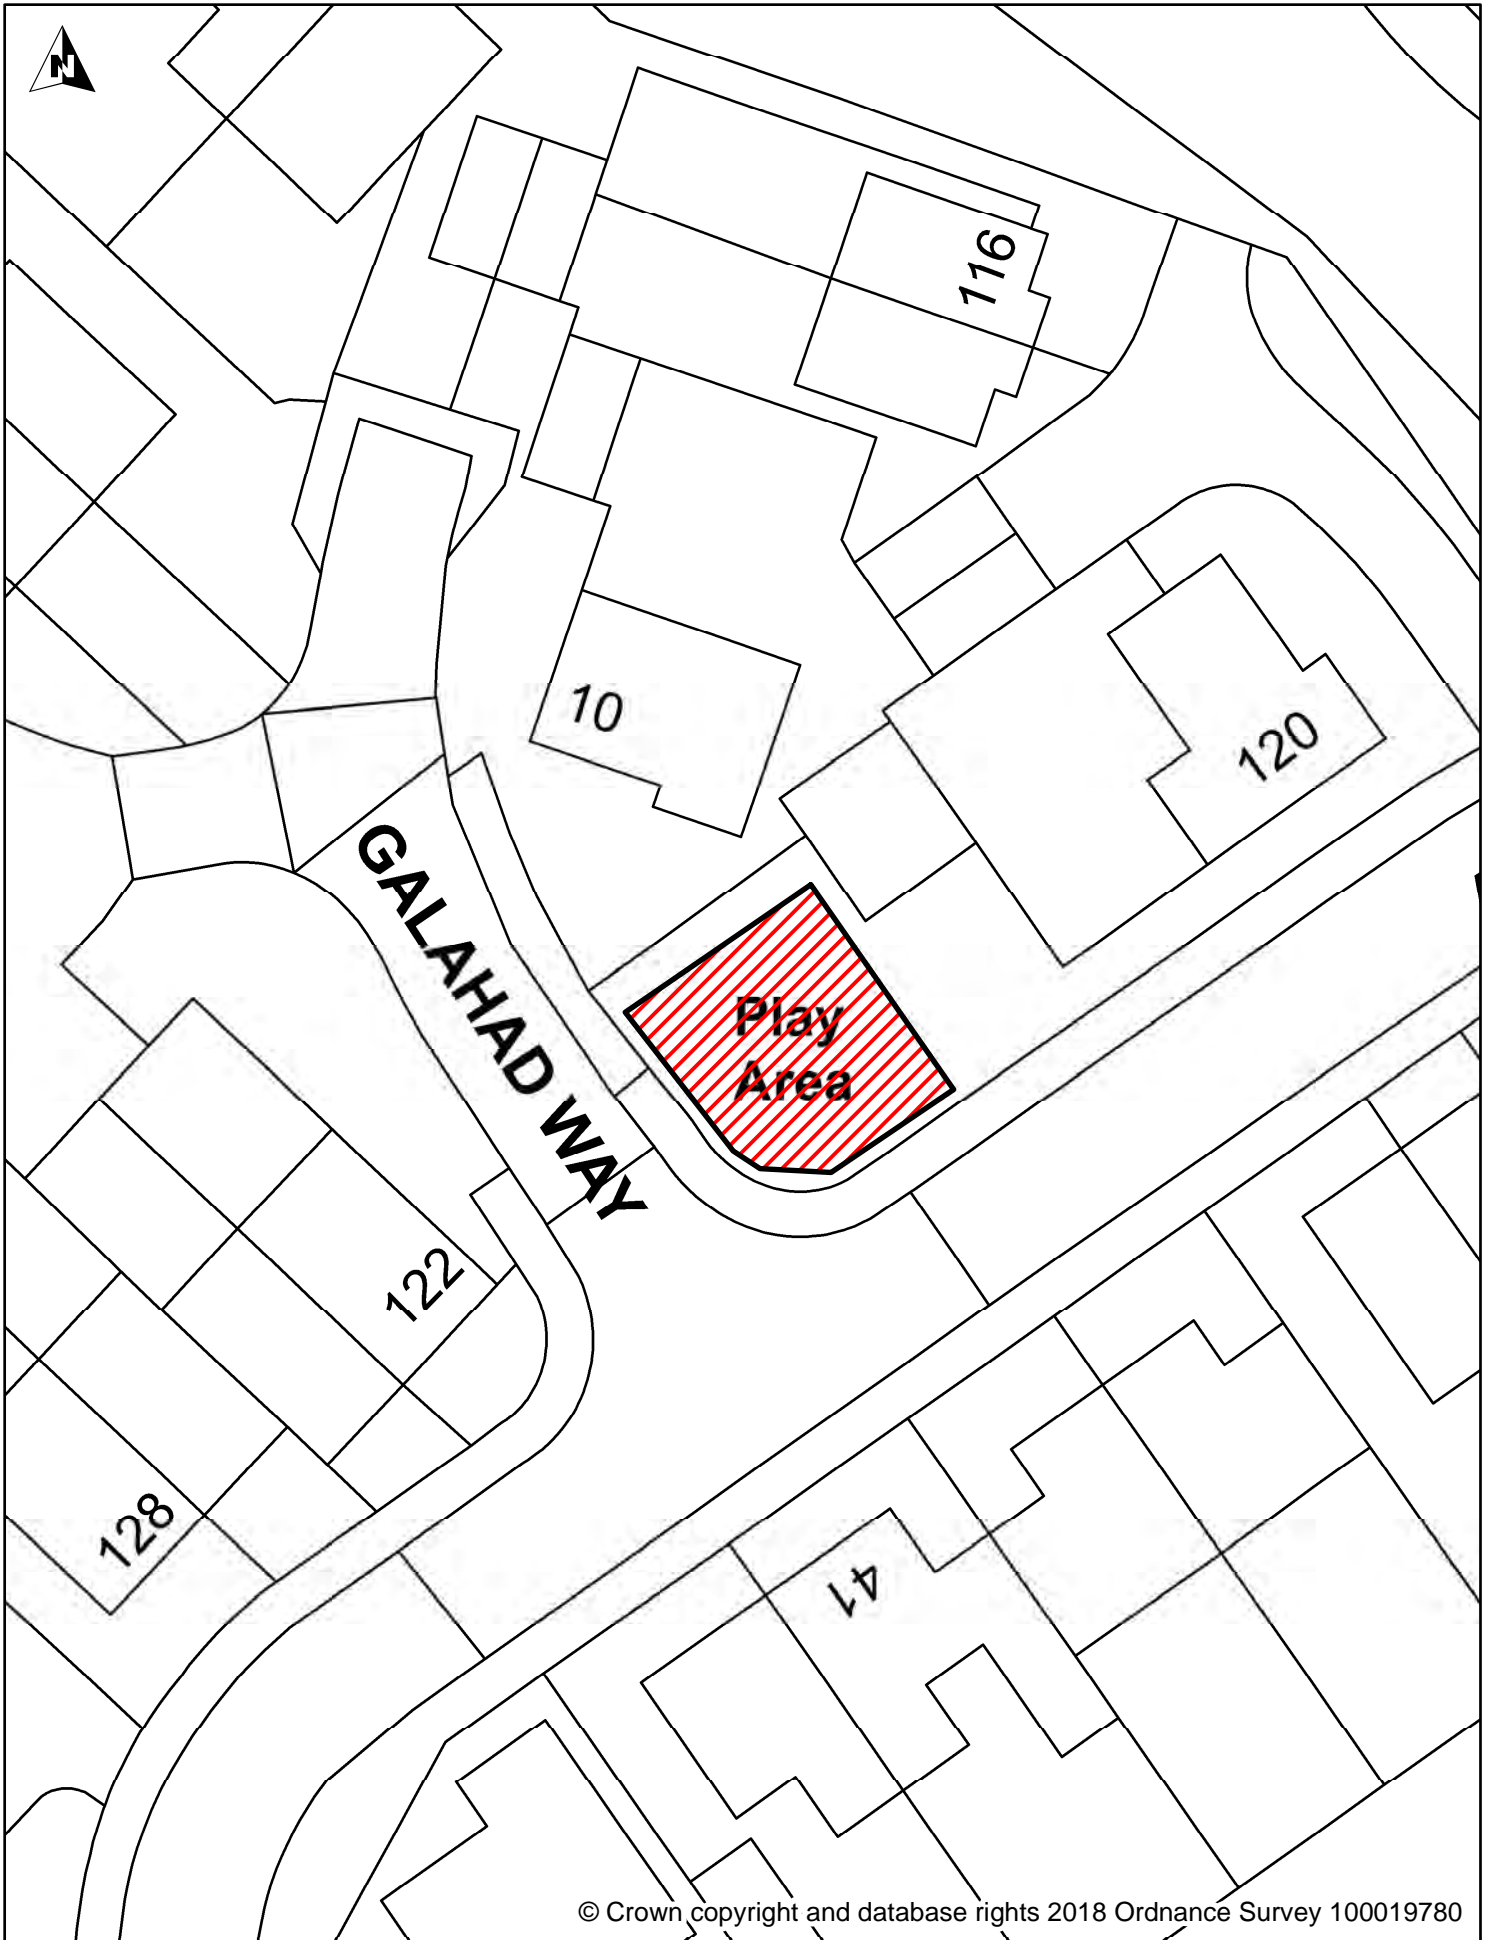

Enclosed Children's Play Areas and MUGA, Whitfield Recreation Ground off Cranleigh Drive, Whitfield

Legend

-  Dog Exclusion
-  Dogs On Leads
-  Seasonal Dog Bans

Dover District Council
Honeywood Close
White Cliffs Business Park
Whitfield
DOVER
CT16 3PJ