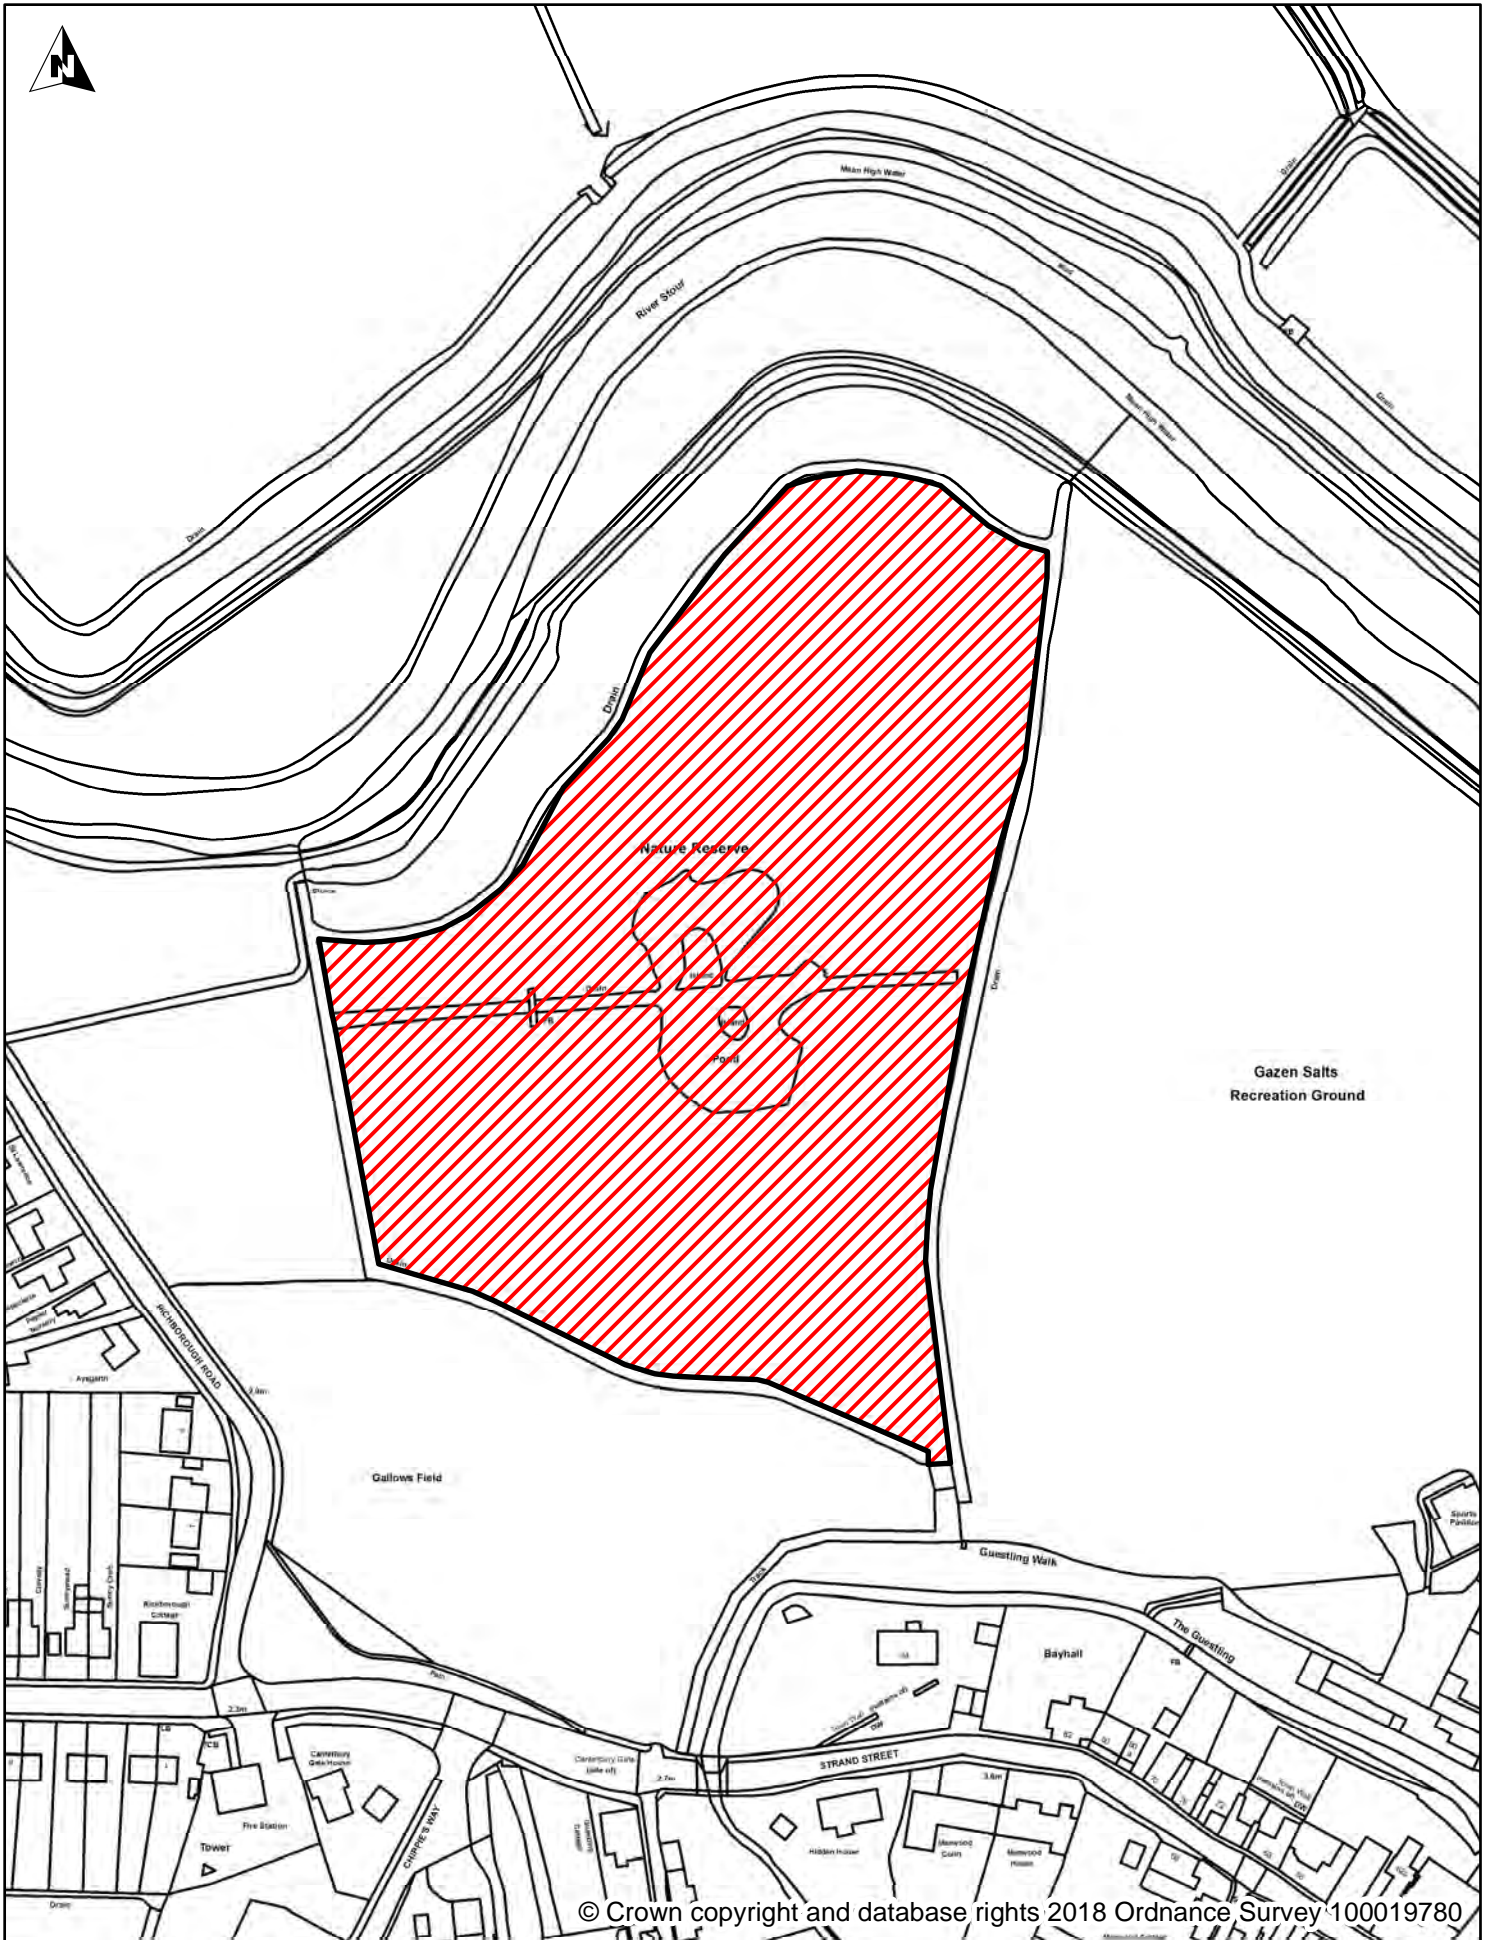

© Crown copyright and database rights 2018 Ordnance Survey 100019780

Dover District Council Public Spaces Protection Order-

Schedule 2 Map 43

Sandwich Nature Reserve, Off Gazen Salts, Sandwich

Legend

- Dog Exclusion
- Dogs On Leads
- Seasonal Dog Bans

Dover District Council
Honeywood Close
White Cliffs Business Park
Whitfield
DOVER
CT16 3PJ