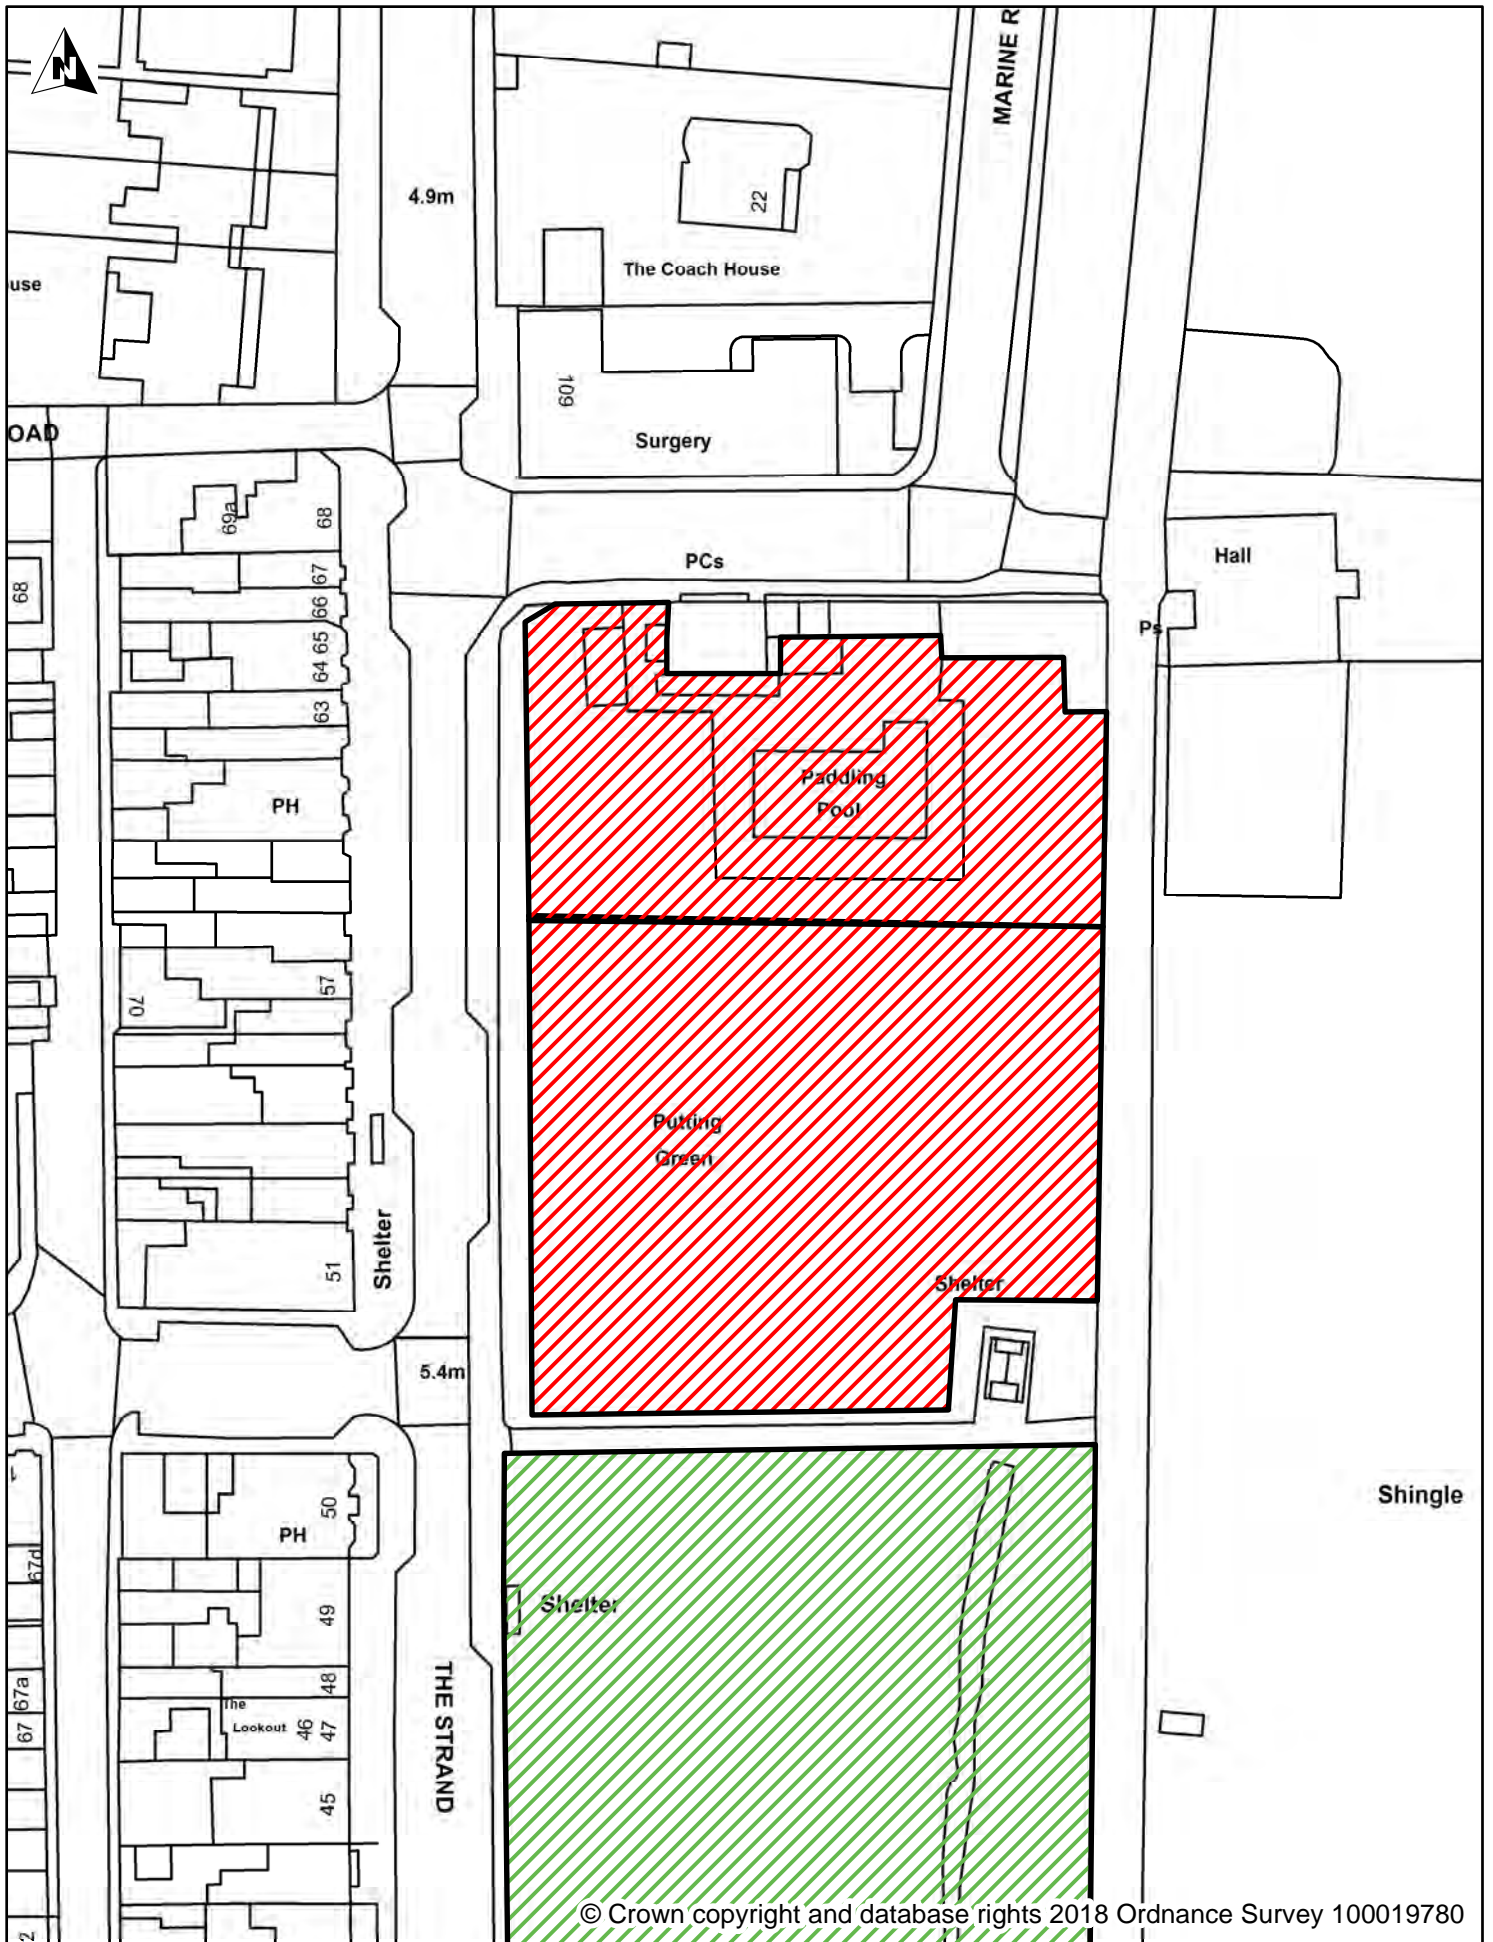

Dover District Council Public Spaces Protection Order-

Schedule 2 Map 51

Paddling Pool, Walmer Green, The Strand, Walmer

Legend

- Dog Exclusion
- Dogs On Leads
- Seasonal Dog Bans

Dover District Council
Honeywood Close
White Cliffs Business Park
Whitfield
DOVER
CT16 3PJ