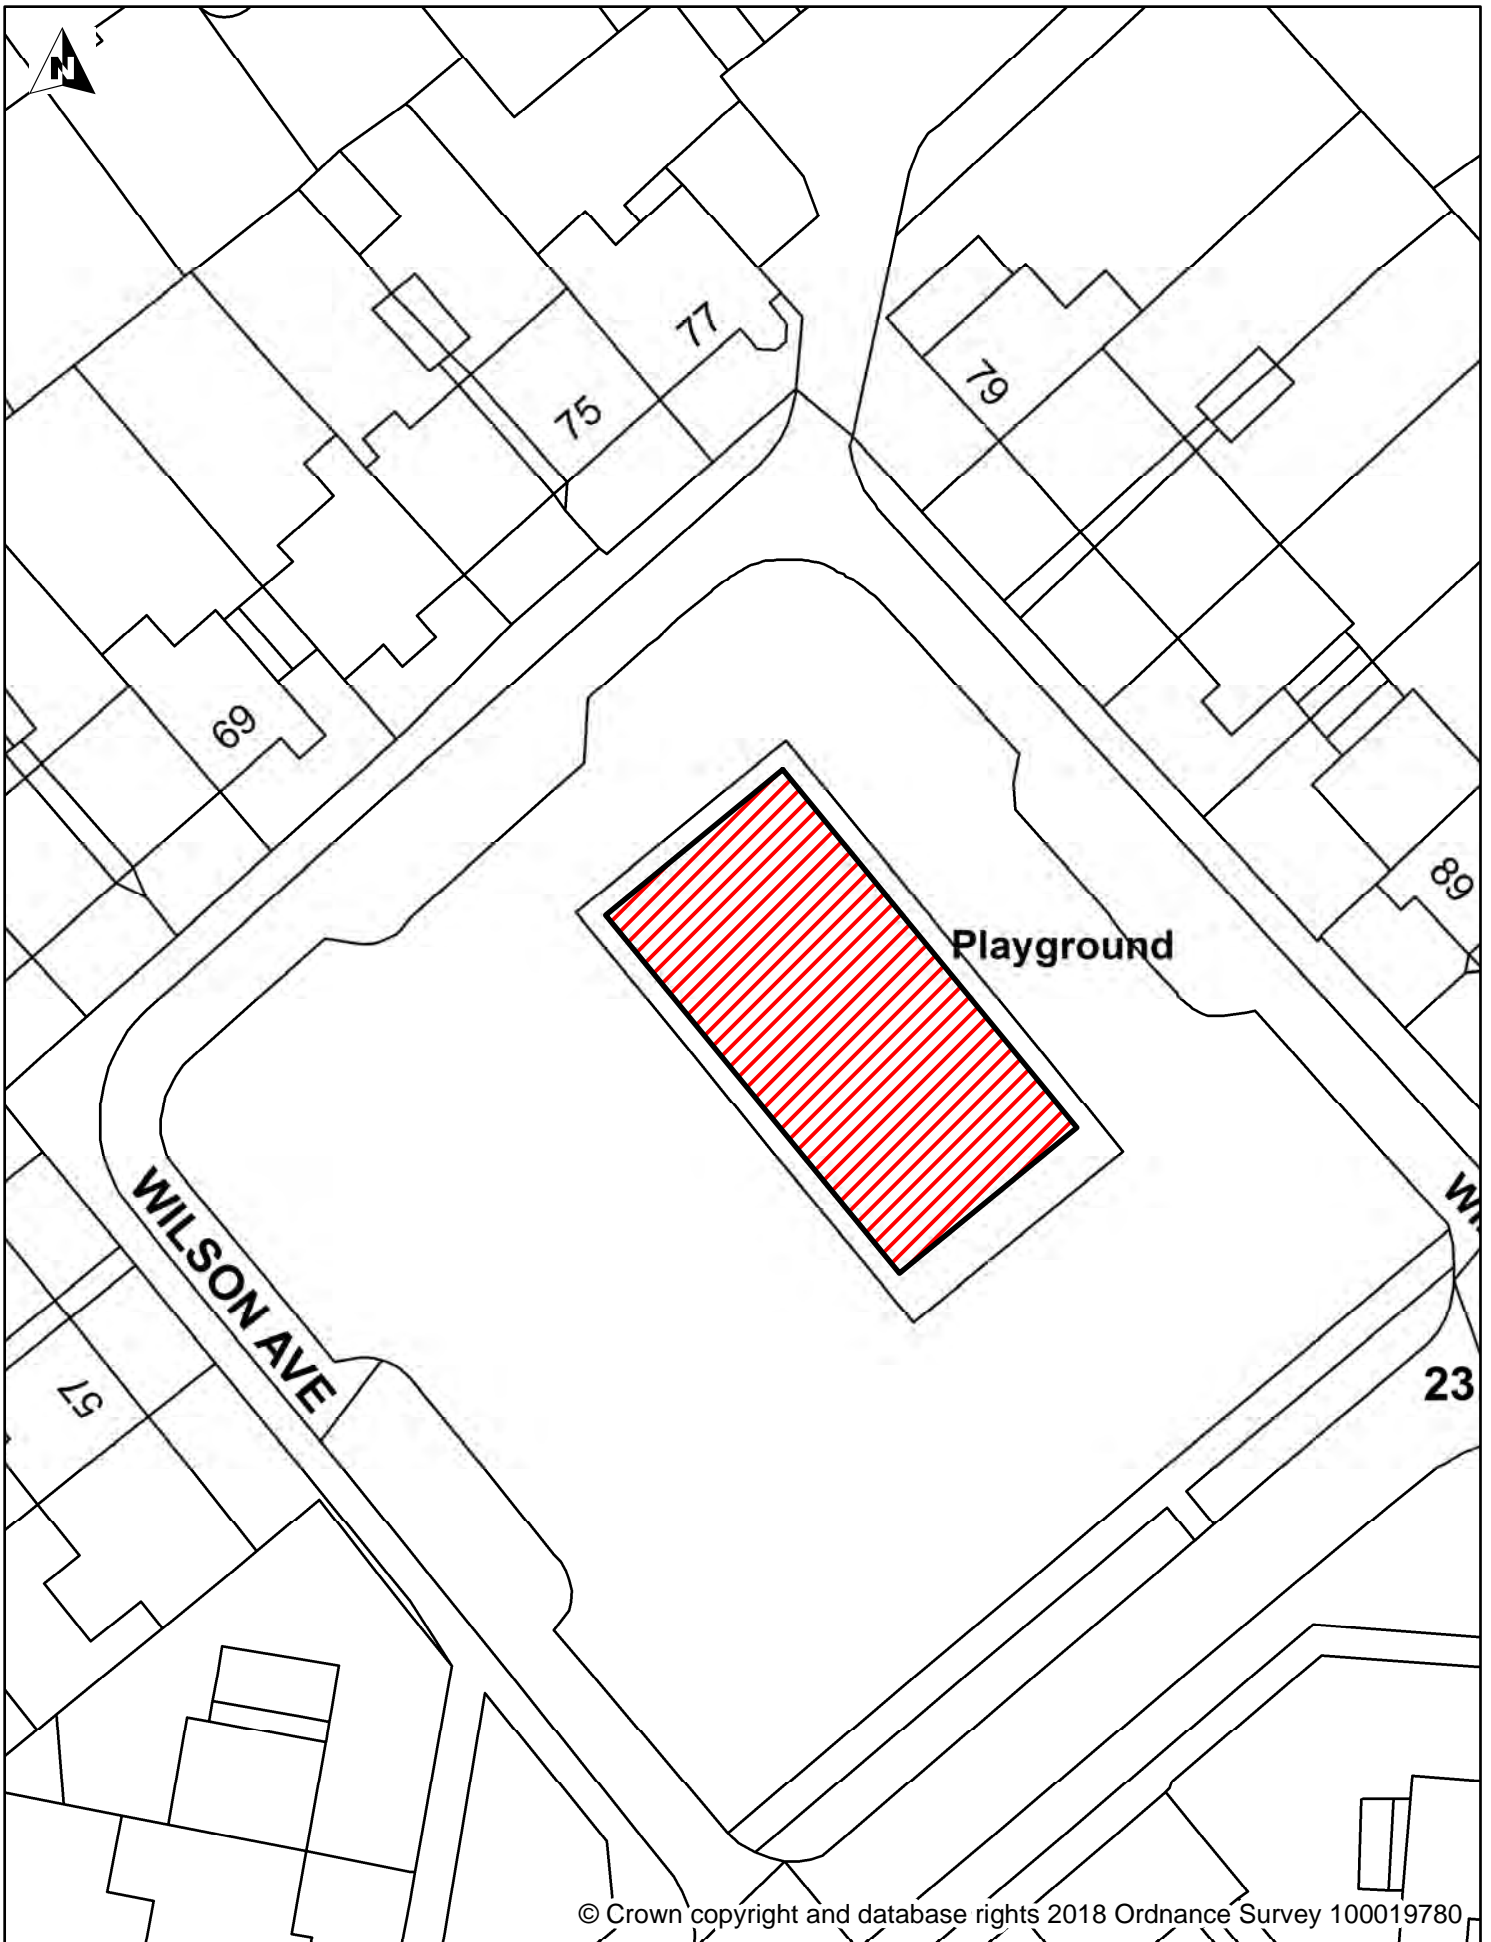

Dover District Council Public Spaces Protection Order-

Schedule 2 Map 12

Enclosed Children's Play Area, Wilson Avenue, Deal,

Legend

- Dog Exclusion
- Dogs On Leads
- Seasonal Dog Bans

Dover District Council
Honeywood Close
White Cliffs Business Park
Whitfield
DOVER
CT16 3PJ