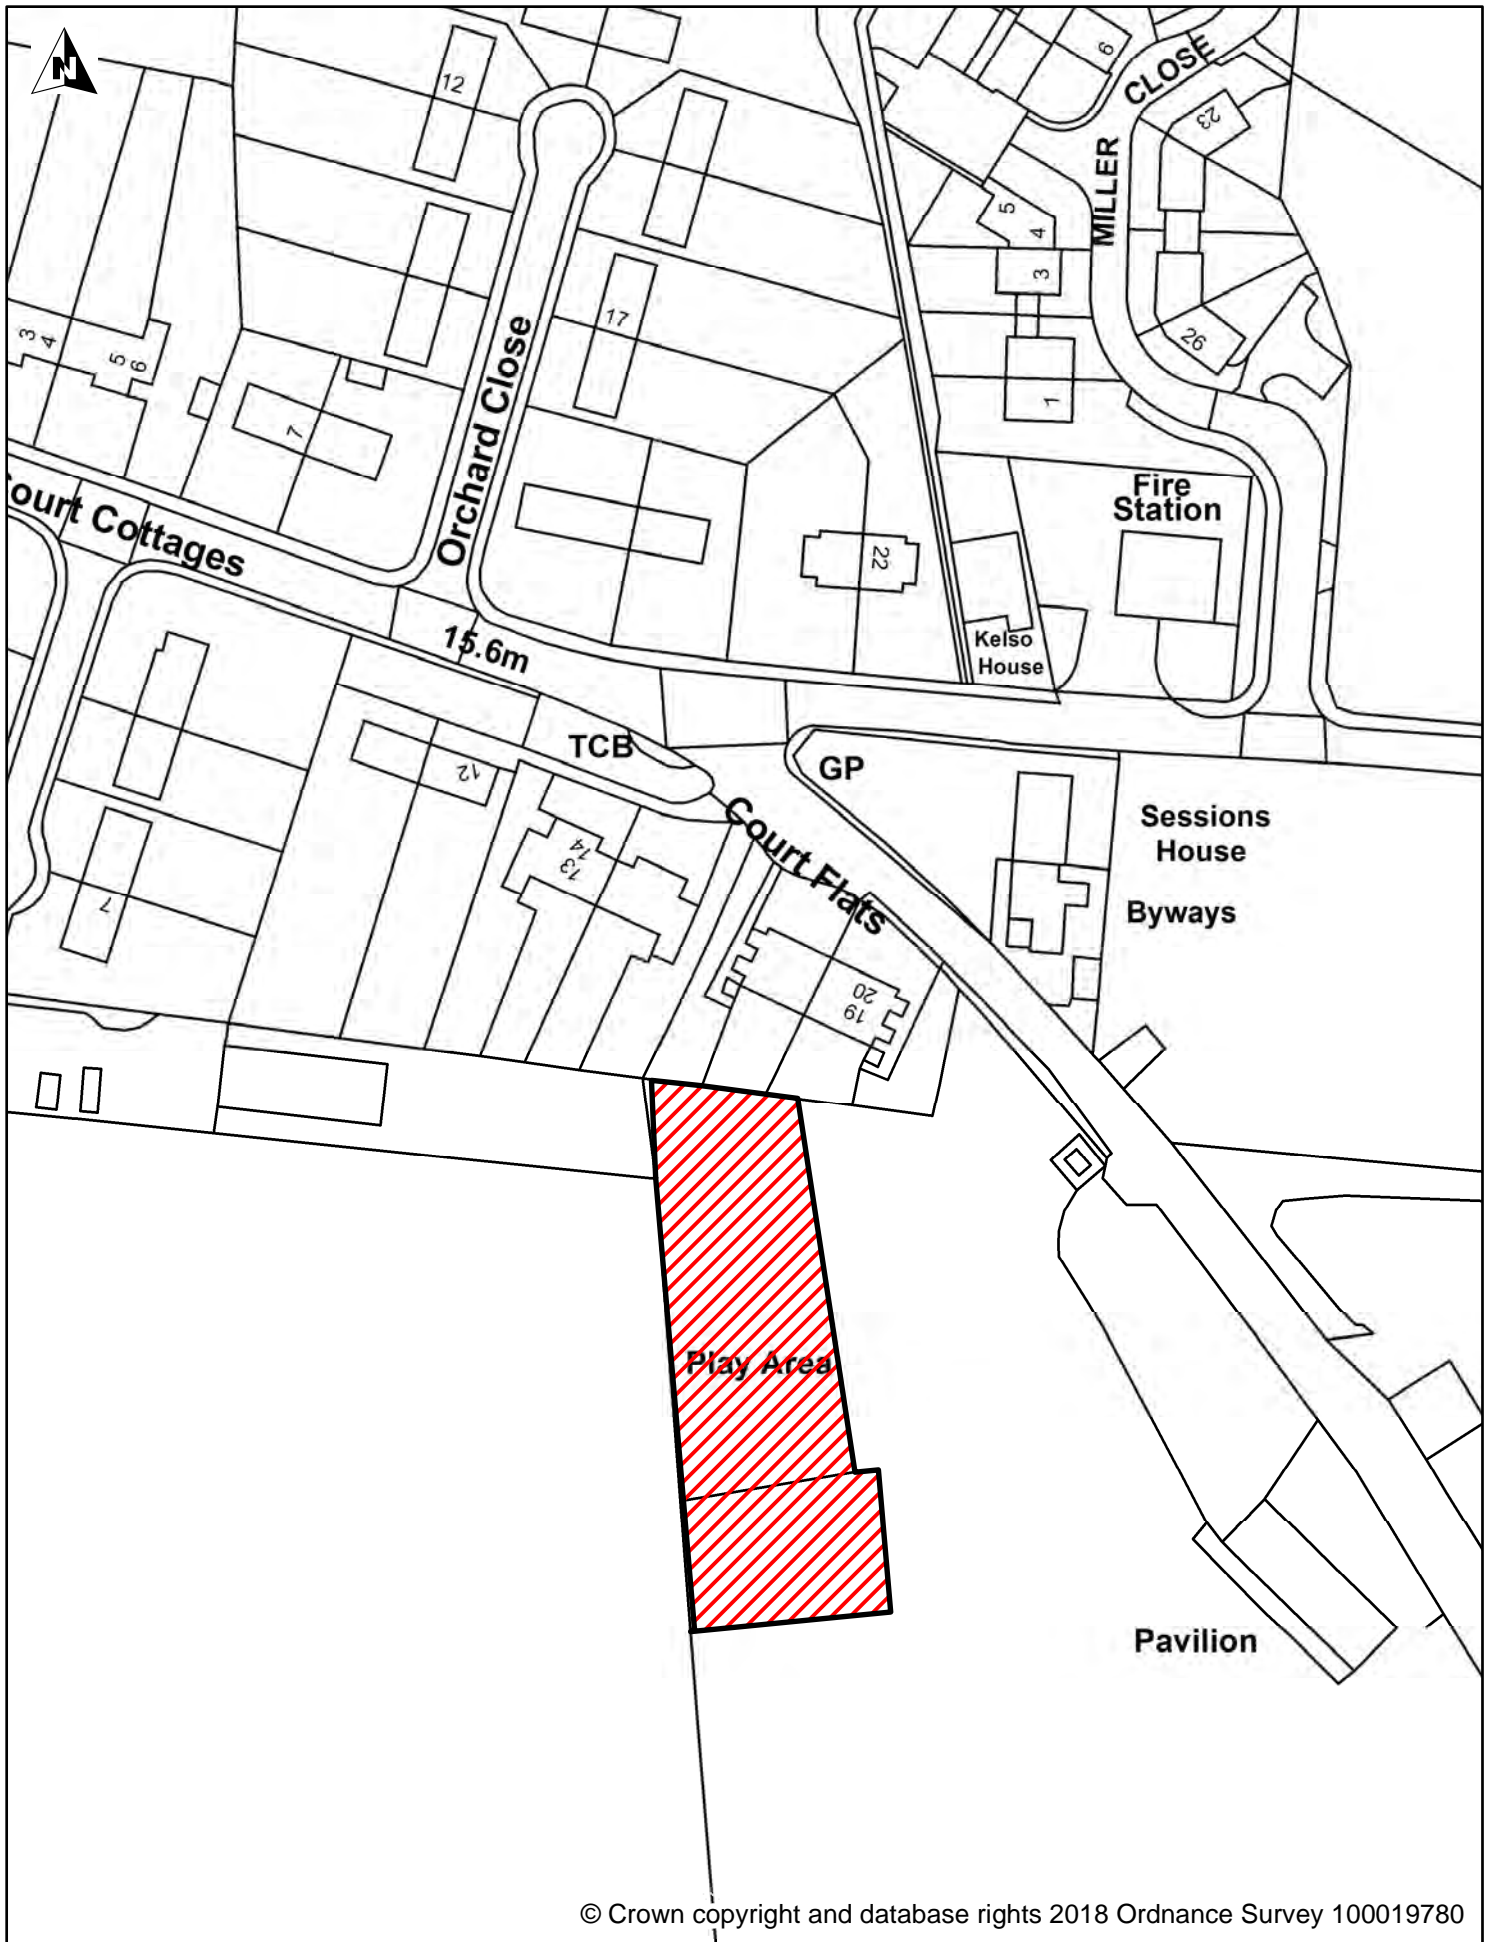

Schedule 2 Map 59

Enclosed Children's Play Area, Willington Road, Whitfield

Legend

-  Dog Exclusion
-  Dogs On Leads
-  Seasonal Dog Bans

Dover District Council
 Honeywood Close
 White Cliffs Business Park
 Whitfield
 DOVER
 CT16 3PJ