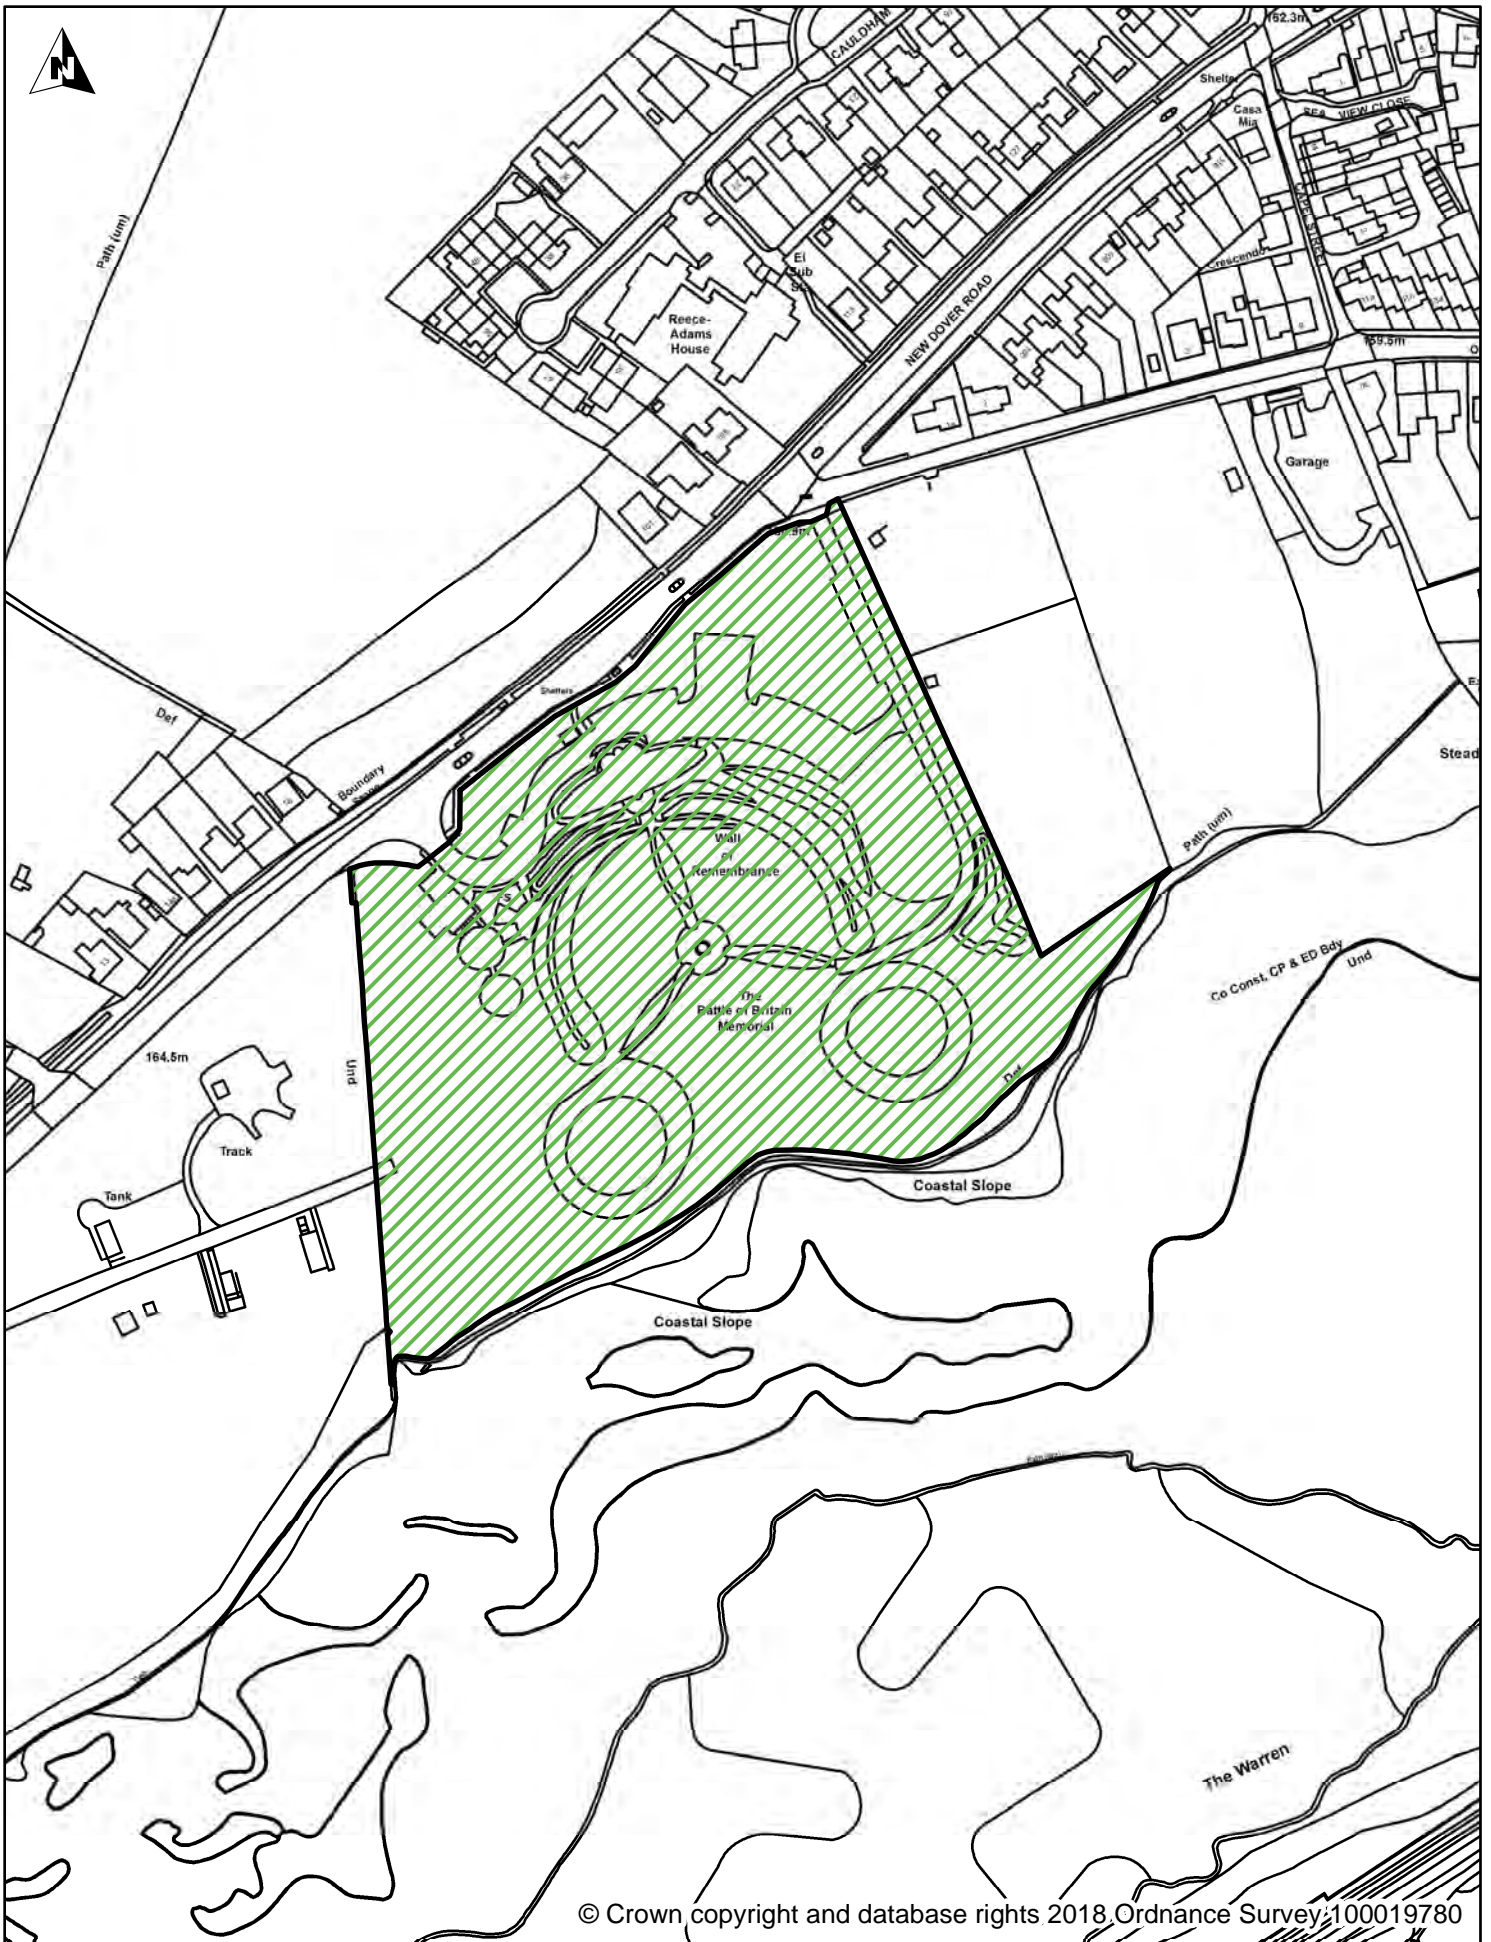

© Crown copyright and database rights 2018, Ordnance Survey, 100019780

Dover District Council
Honeywood Close
White Cliffs Business Park
Whitfield
DOVER
CT16 3PJ

Dover District Council Public Spaces Protection Order-

Schedule 1 Map 1

Battle of Britain Memorial, Capel-Le-Ferne

Legend

- Dog Exclusion
- Dogs On Leads
- Seasonal Dog Bans