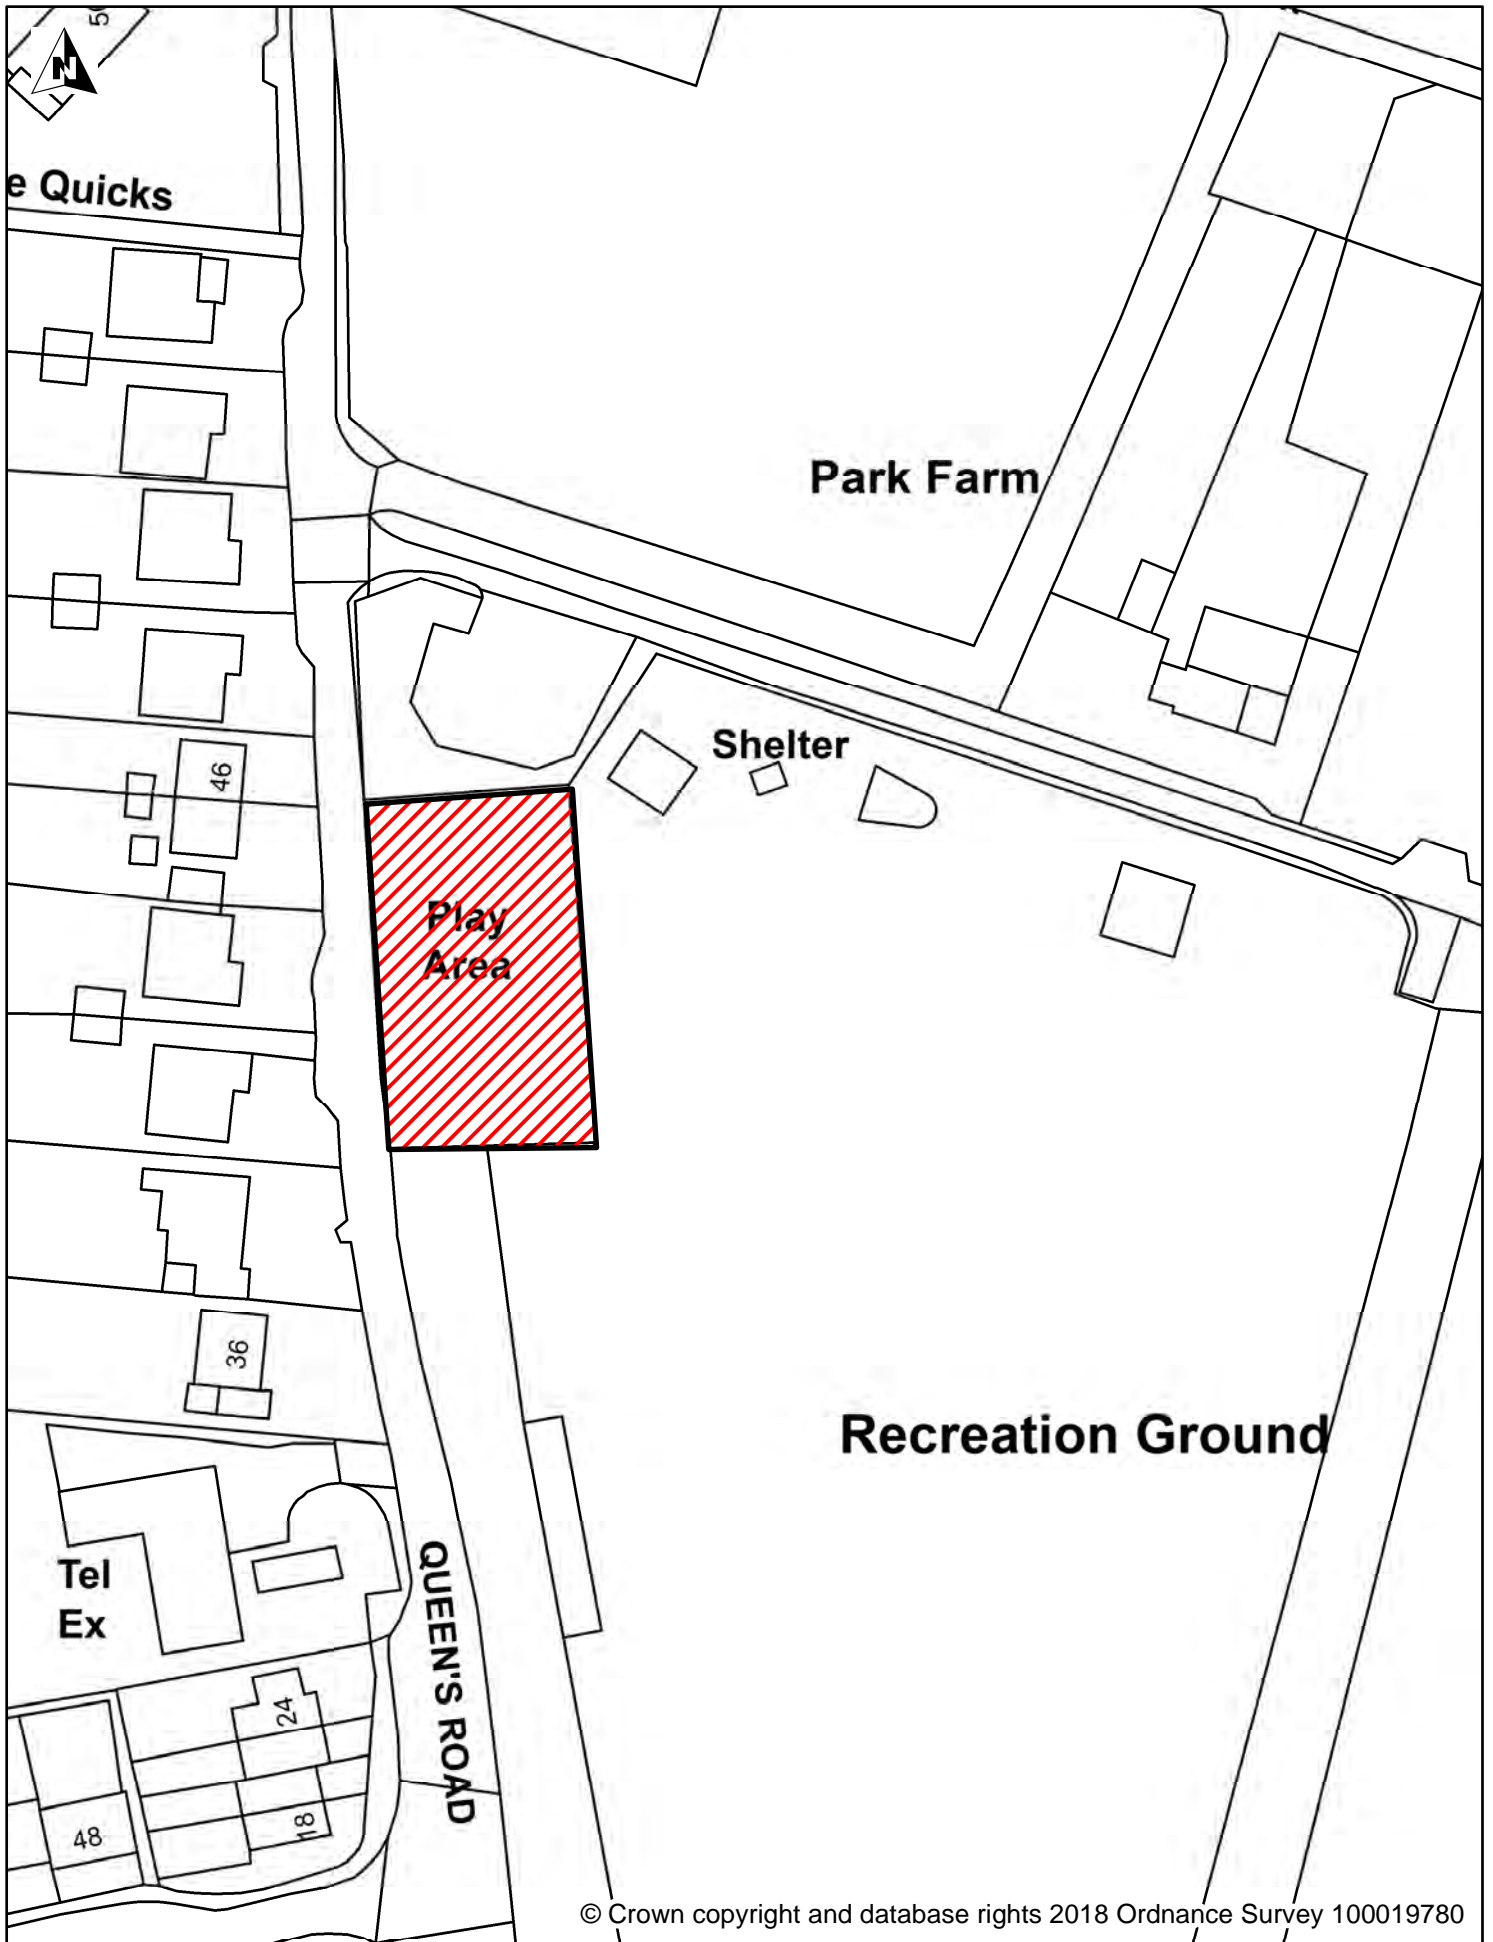

Schedule 2 Map 1

**Enclosed Children's Play Area, Collar Maker's Green,
 Ash**

Legend

-  Dog Exclusion
-  Dogs On Leads
-  Seasonal Dog Bans

© Crown copyright and database rights 2018 Ordnance Survey 100019780