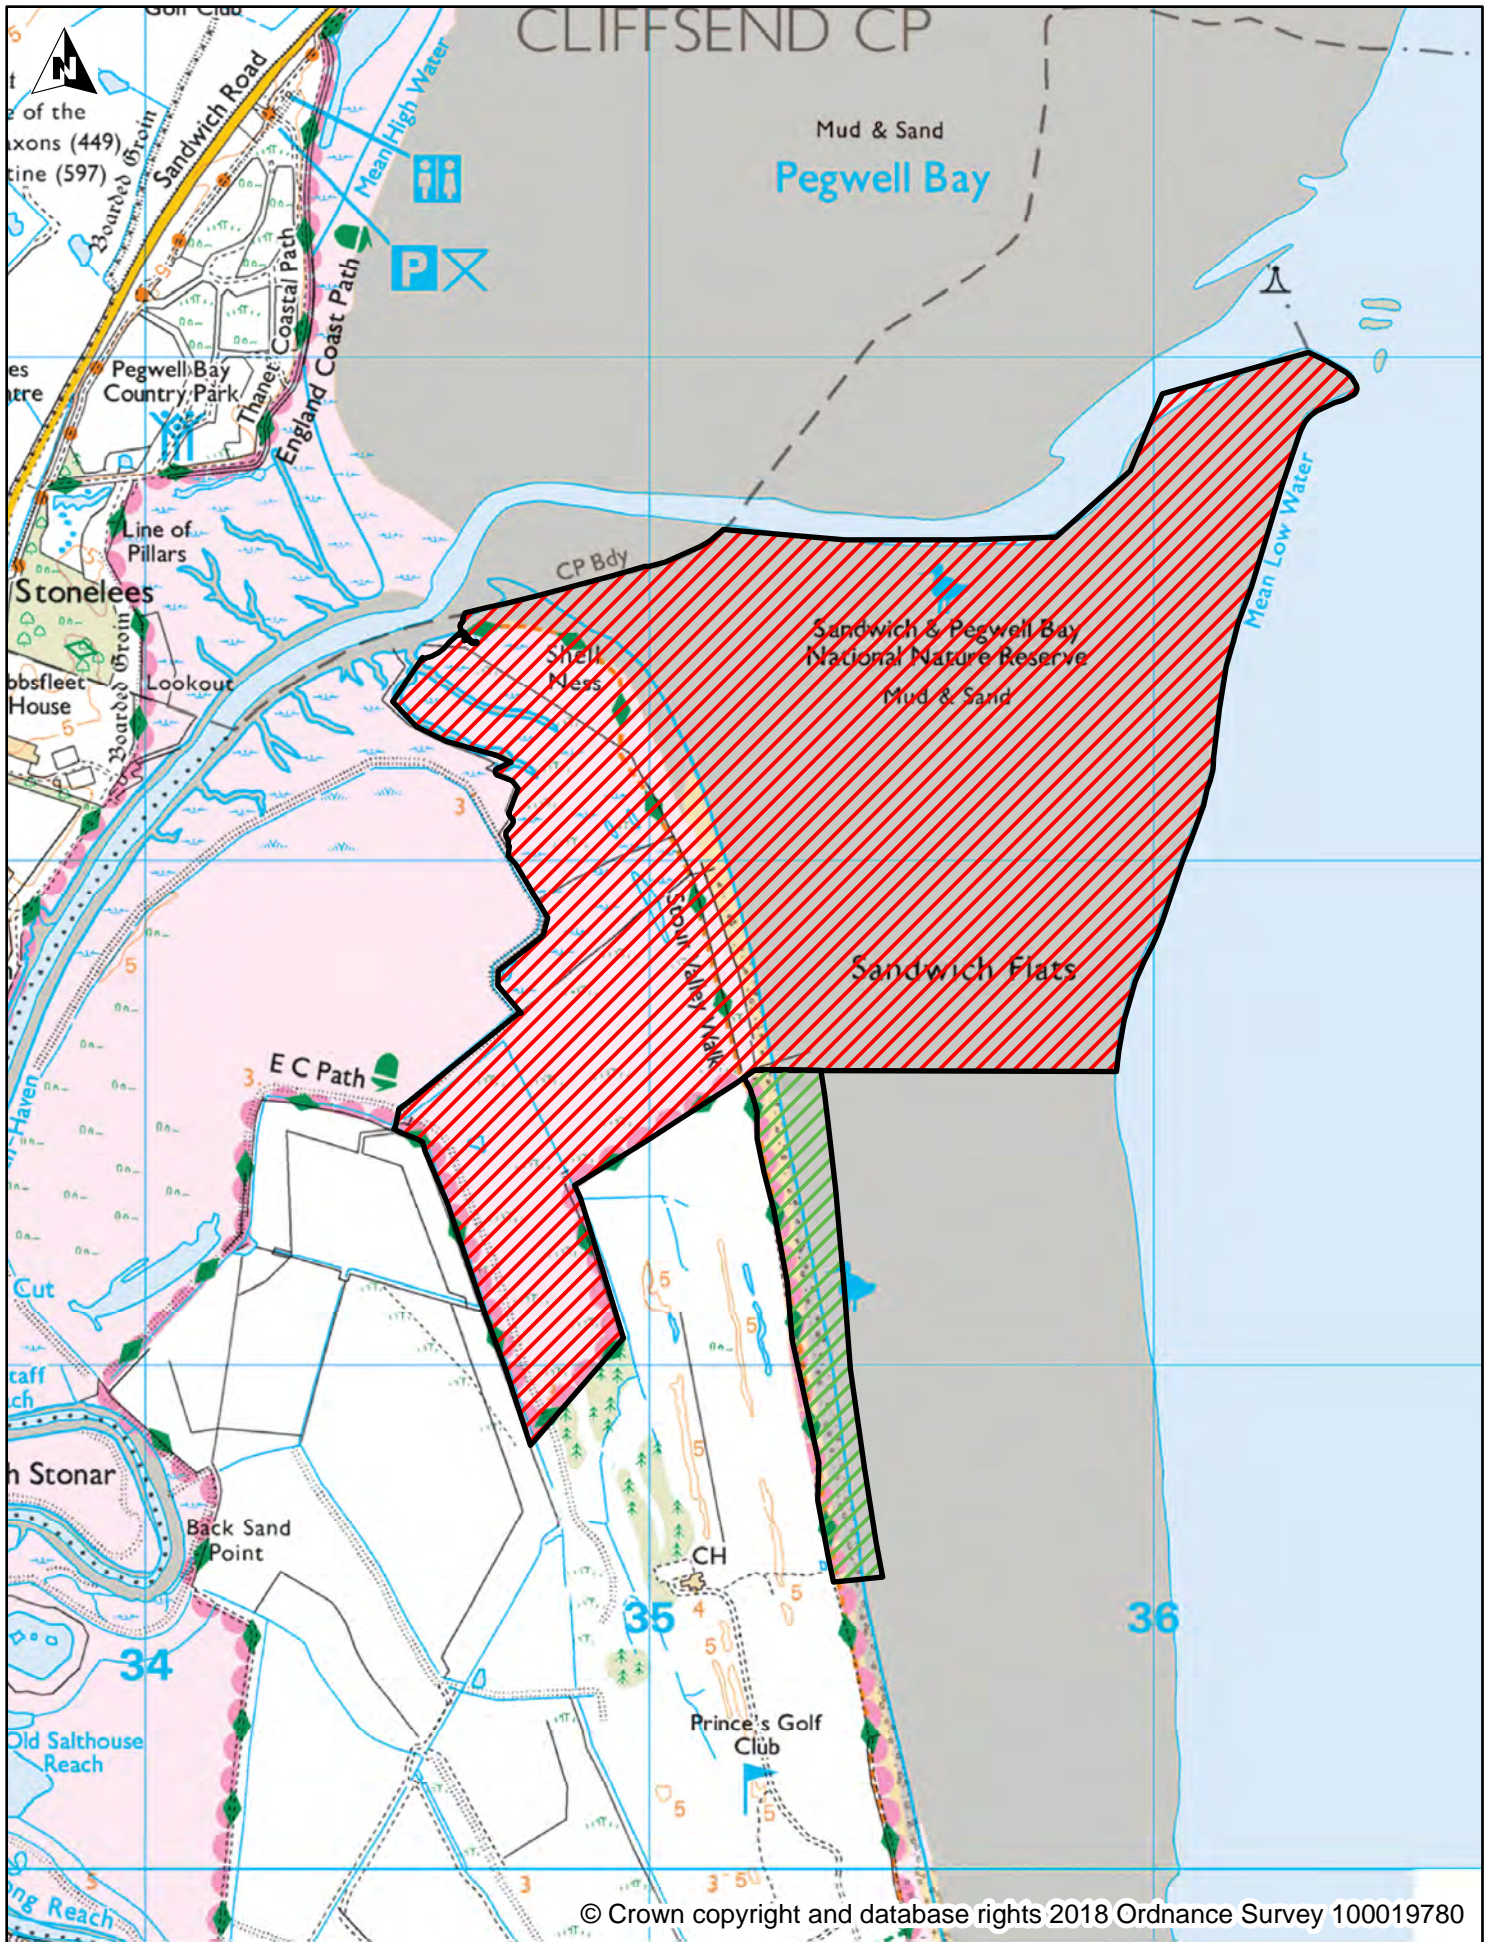

Schedule 2 Map 43

Sandwich Nature Reserve, Off Gazen Salts, Sandwich

Legend

-  Dog Exclusion
-  Dogs On Leads
-  Seasonal Dog Bans

Dover District Council
 Honeywood Close
 White Cliffs Business Park
 Whitfield
 DOVER
 CT16 3PJ