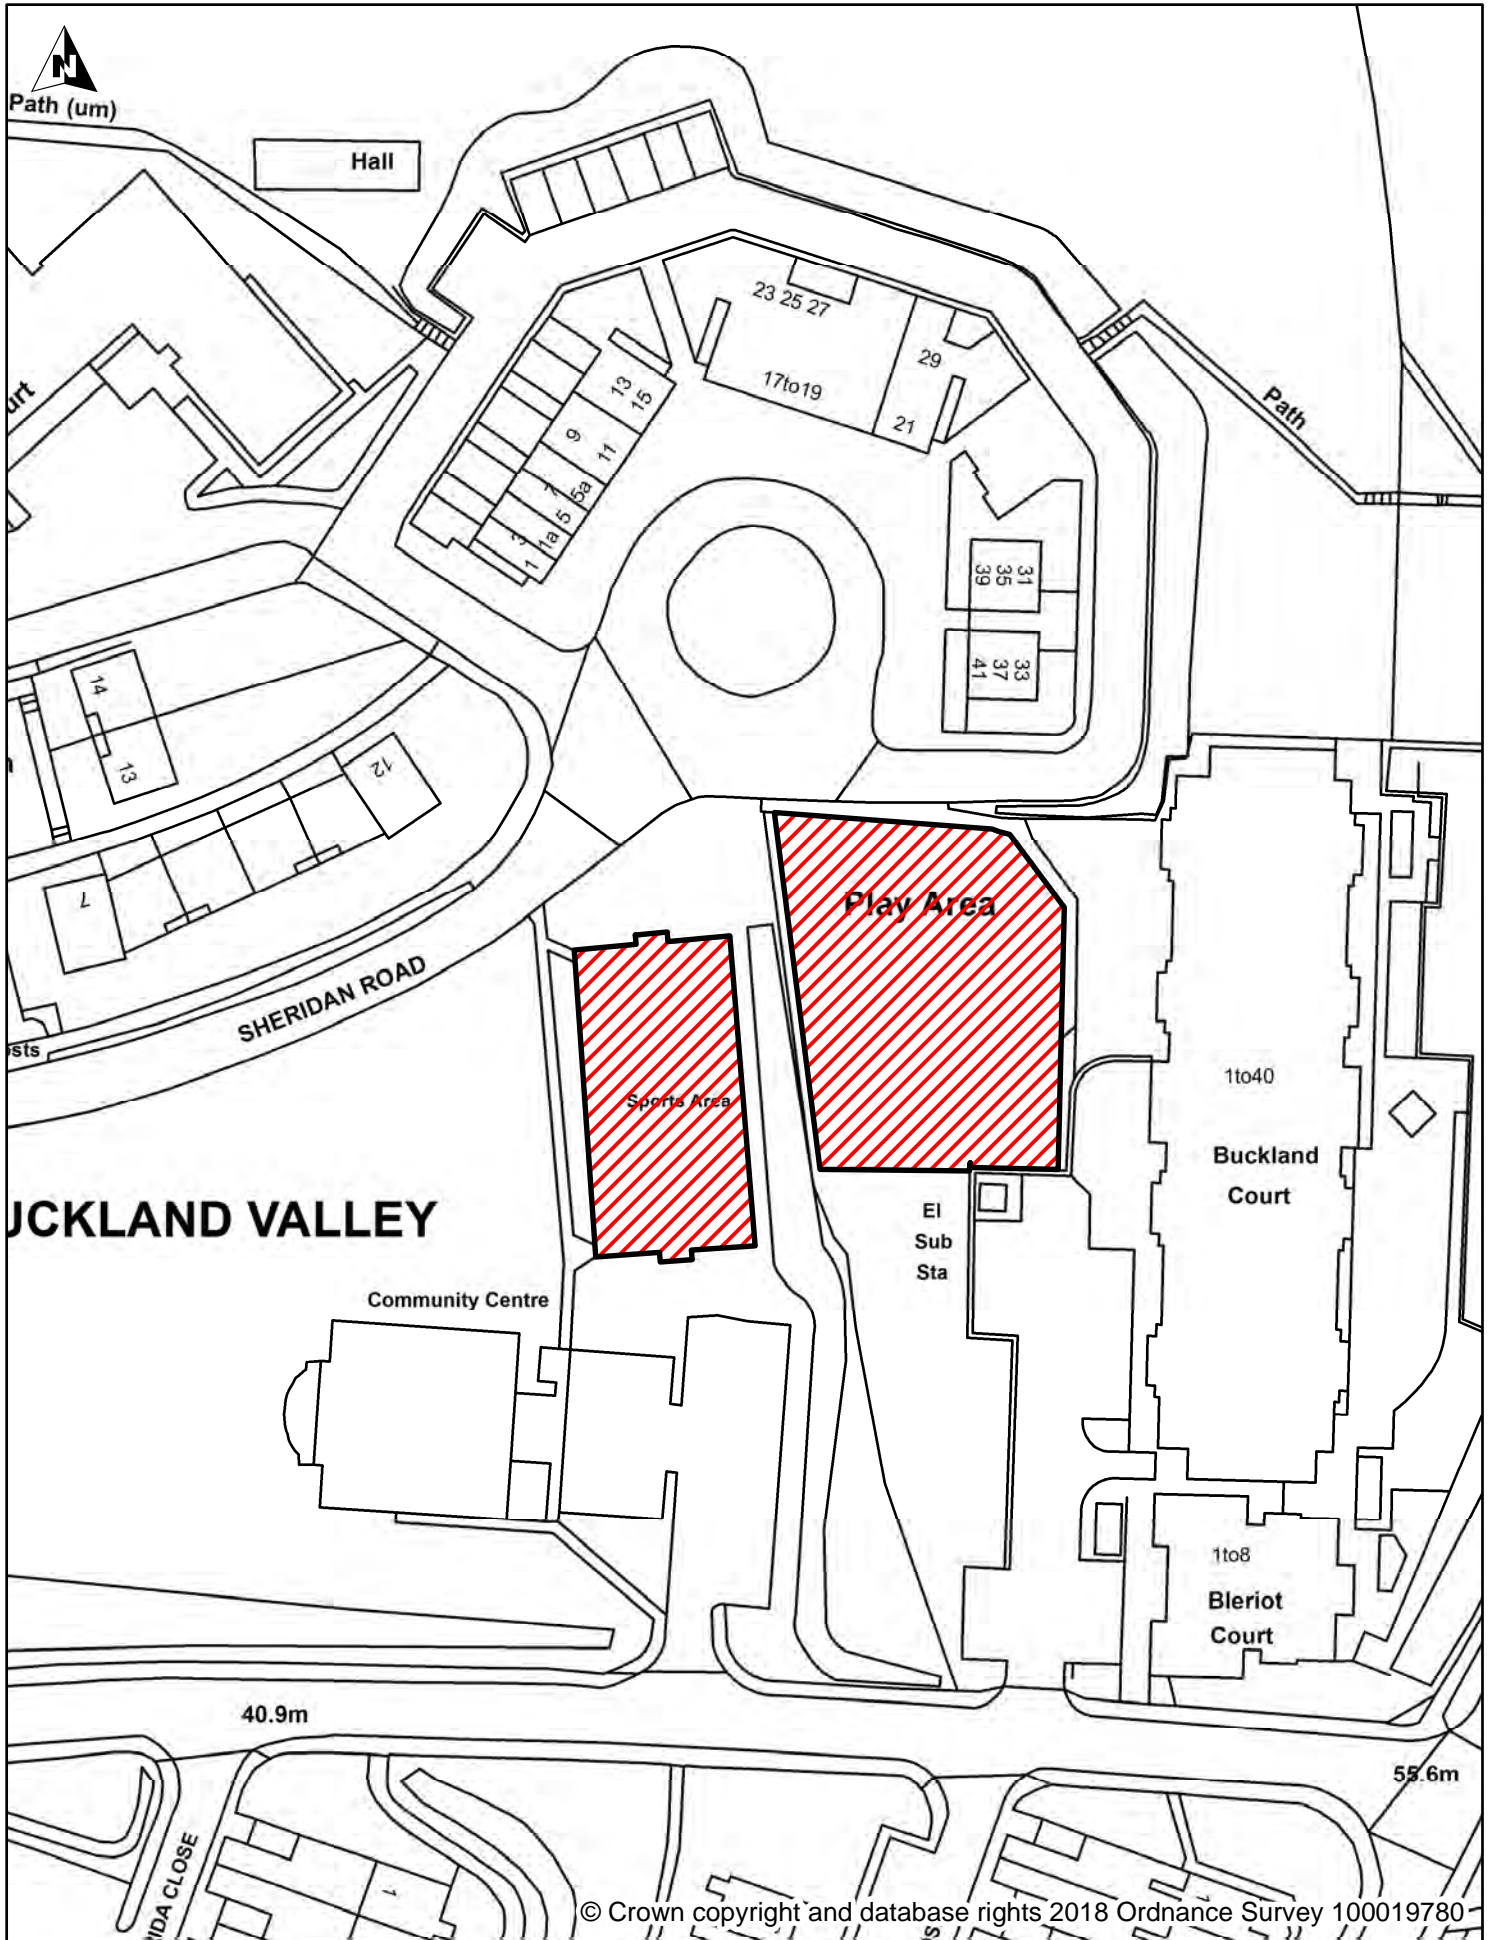

Dover District Council Public Spaces Protection Order-

Schedule 2 Map 23

Enclosed Children's Play Area and MUGA, Sheridan Road, Dover (Buckland Estate)

Legend

- Dog Exclusion
- Dogs On Leads
- Seasonal Dog Bans

Dover District Council
Honeywood Close
White Cliffs Business Park
Whitfield
DOVER
CT16 3PJ