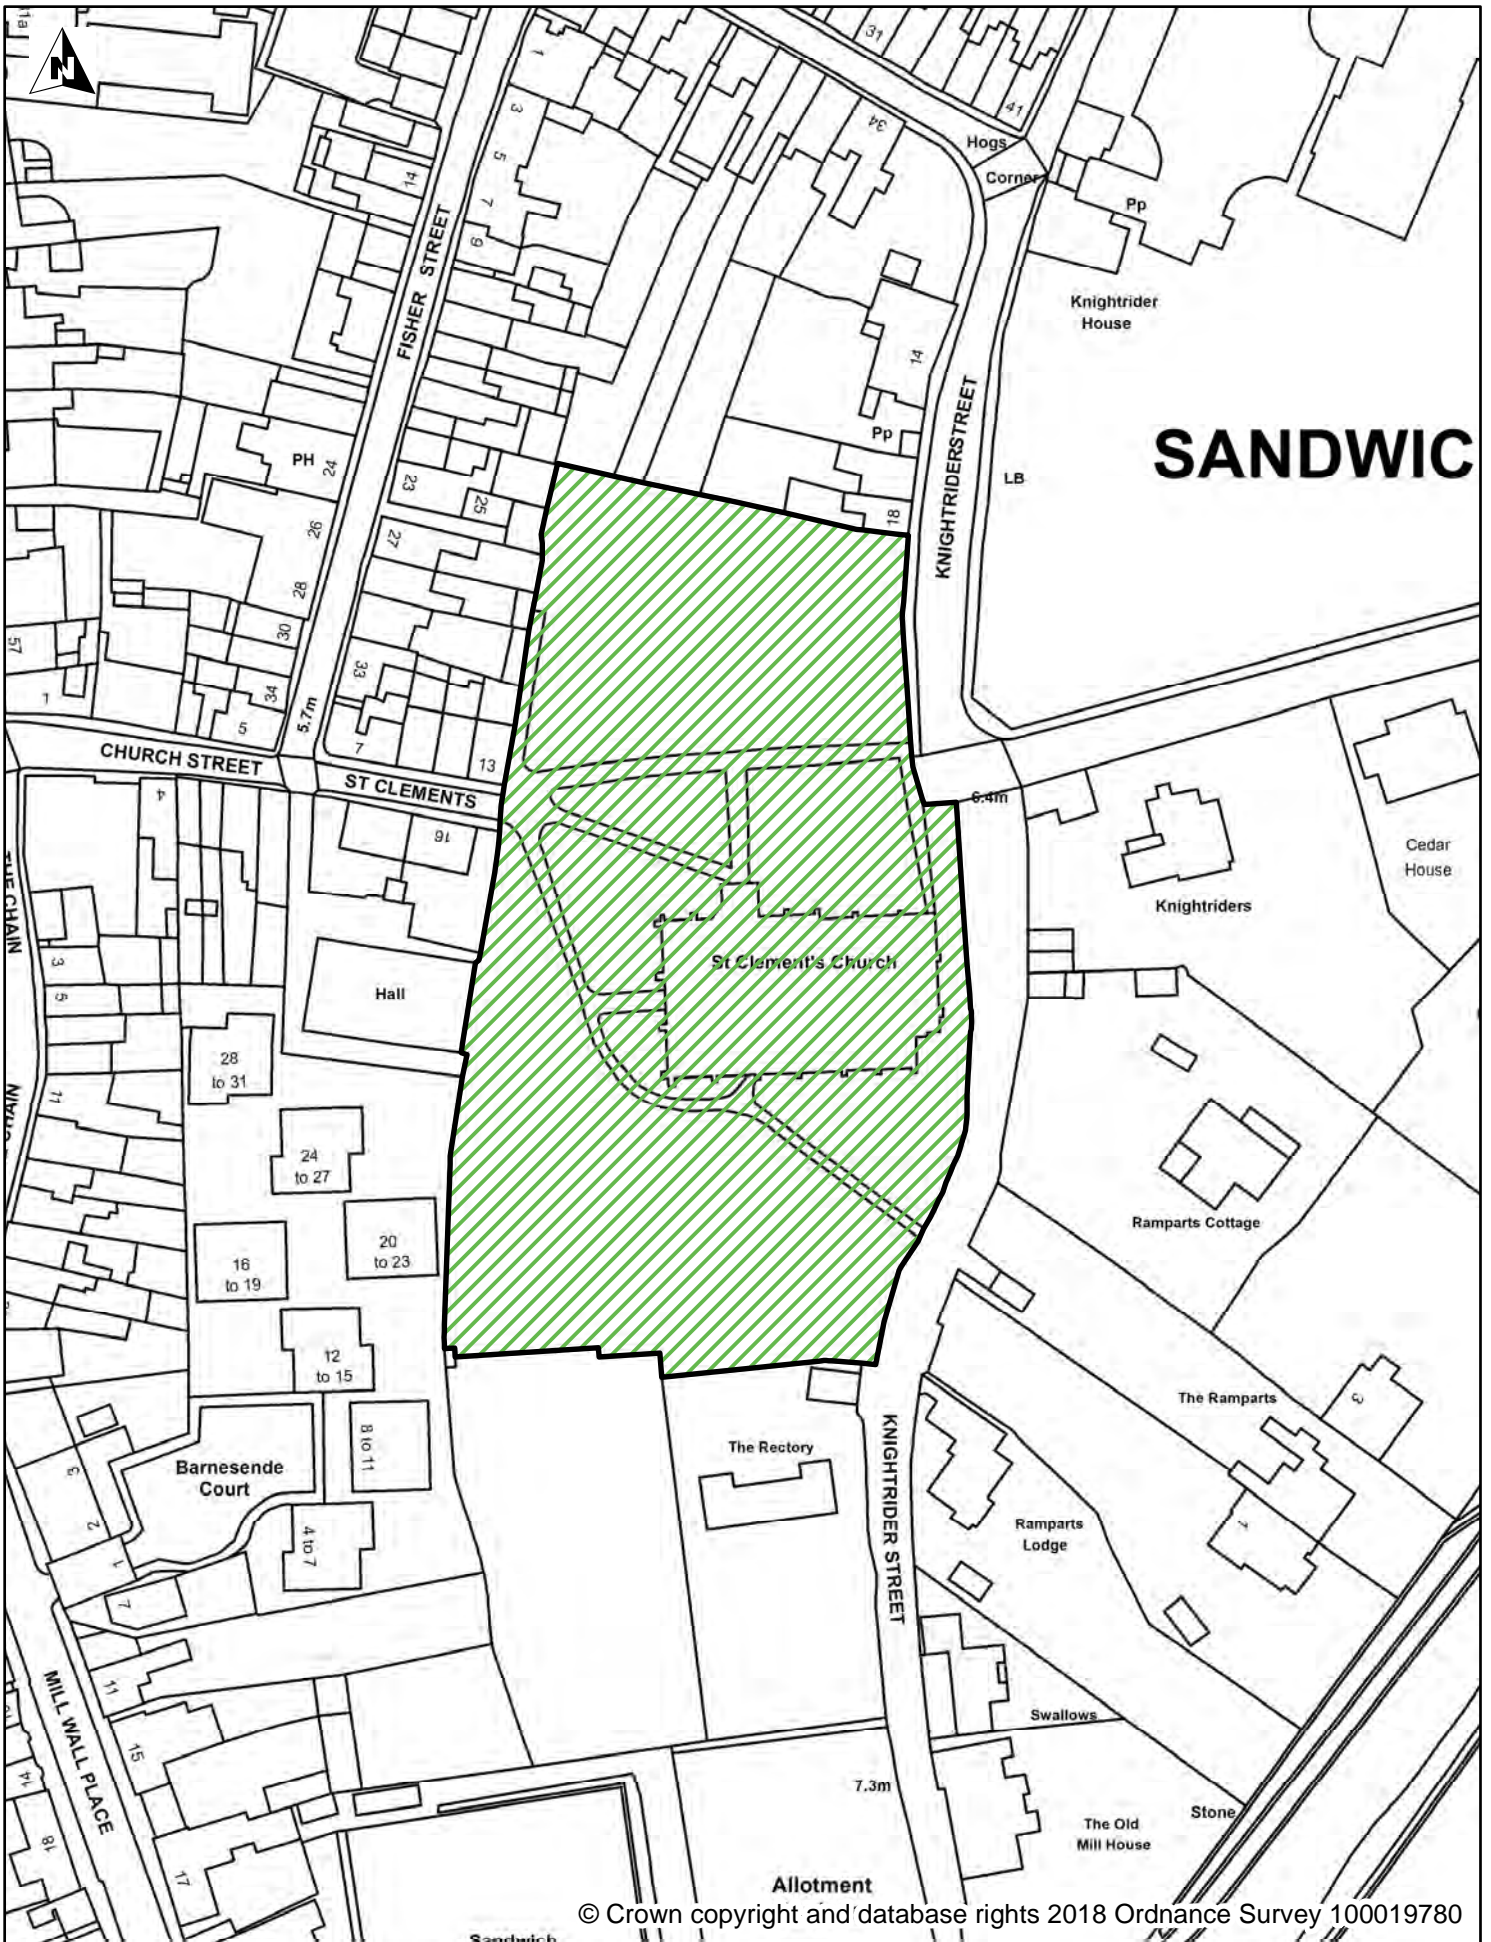

© Crown copyright and database rights 2018 Ordnance Survey 100019780

Dover District Council Public Spaces Protection Order-

Schedule 1 Map 23

St Clements Churchyard, Knightrider Street, Sandwich

Legend

- Dog Exclusion
- Dogs On Leads
- Seasonal Dog Bans

Dover District Council
Honeywood Close
White Cliffs Business Park
Whitfield
DOVER
CT16 3PJ