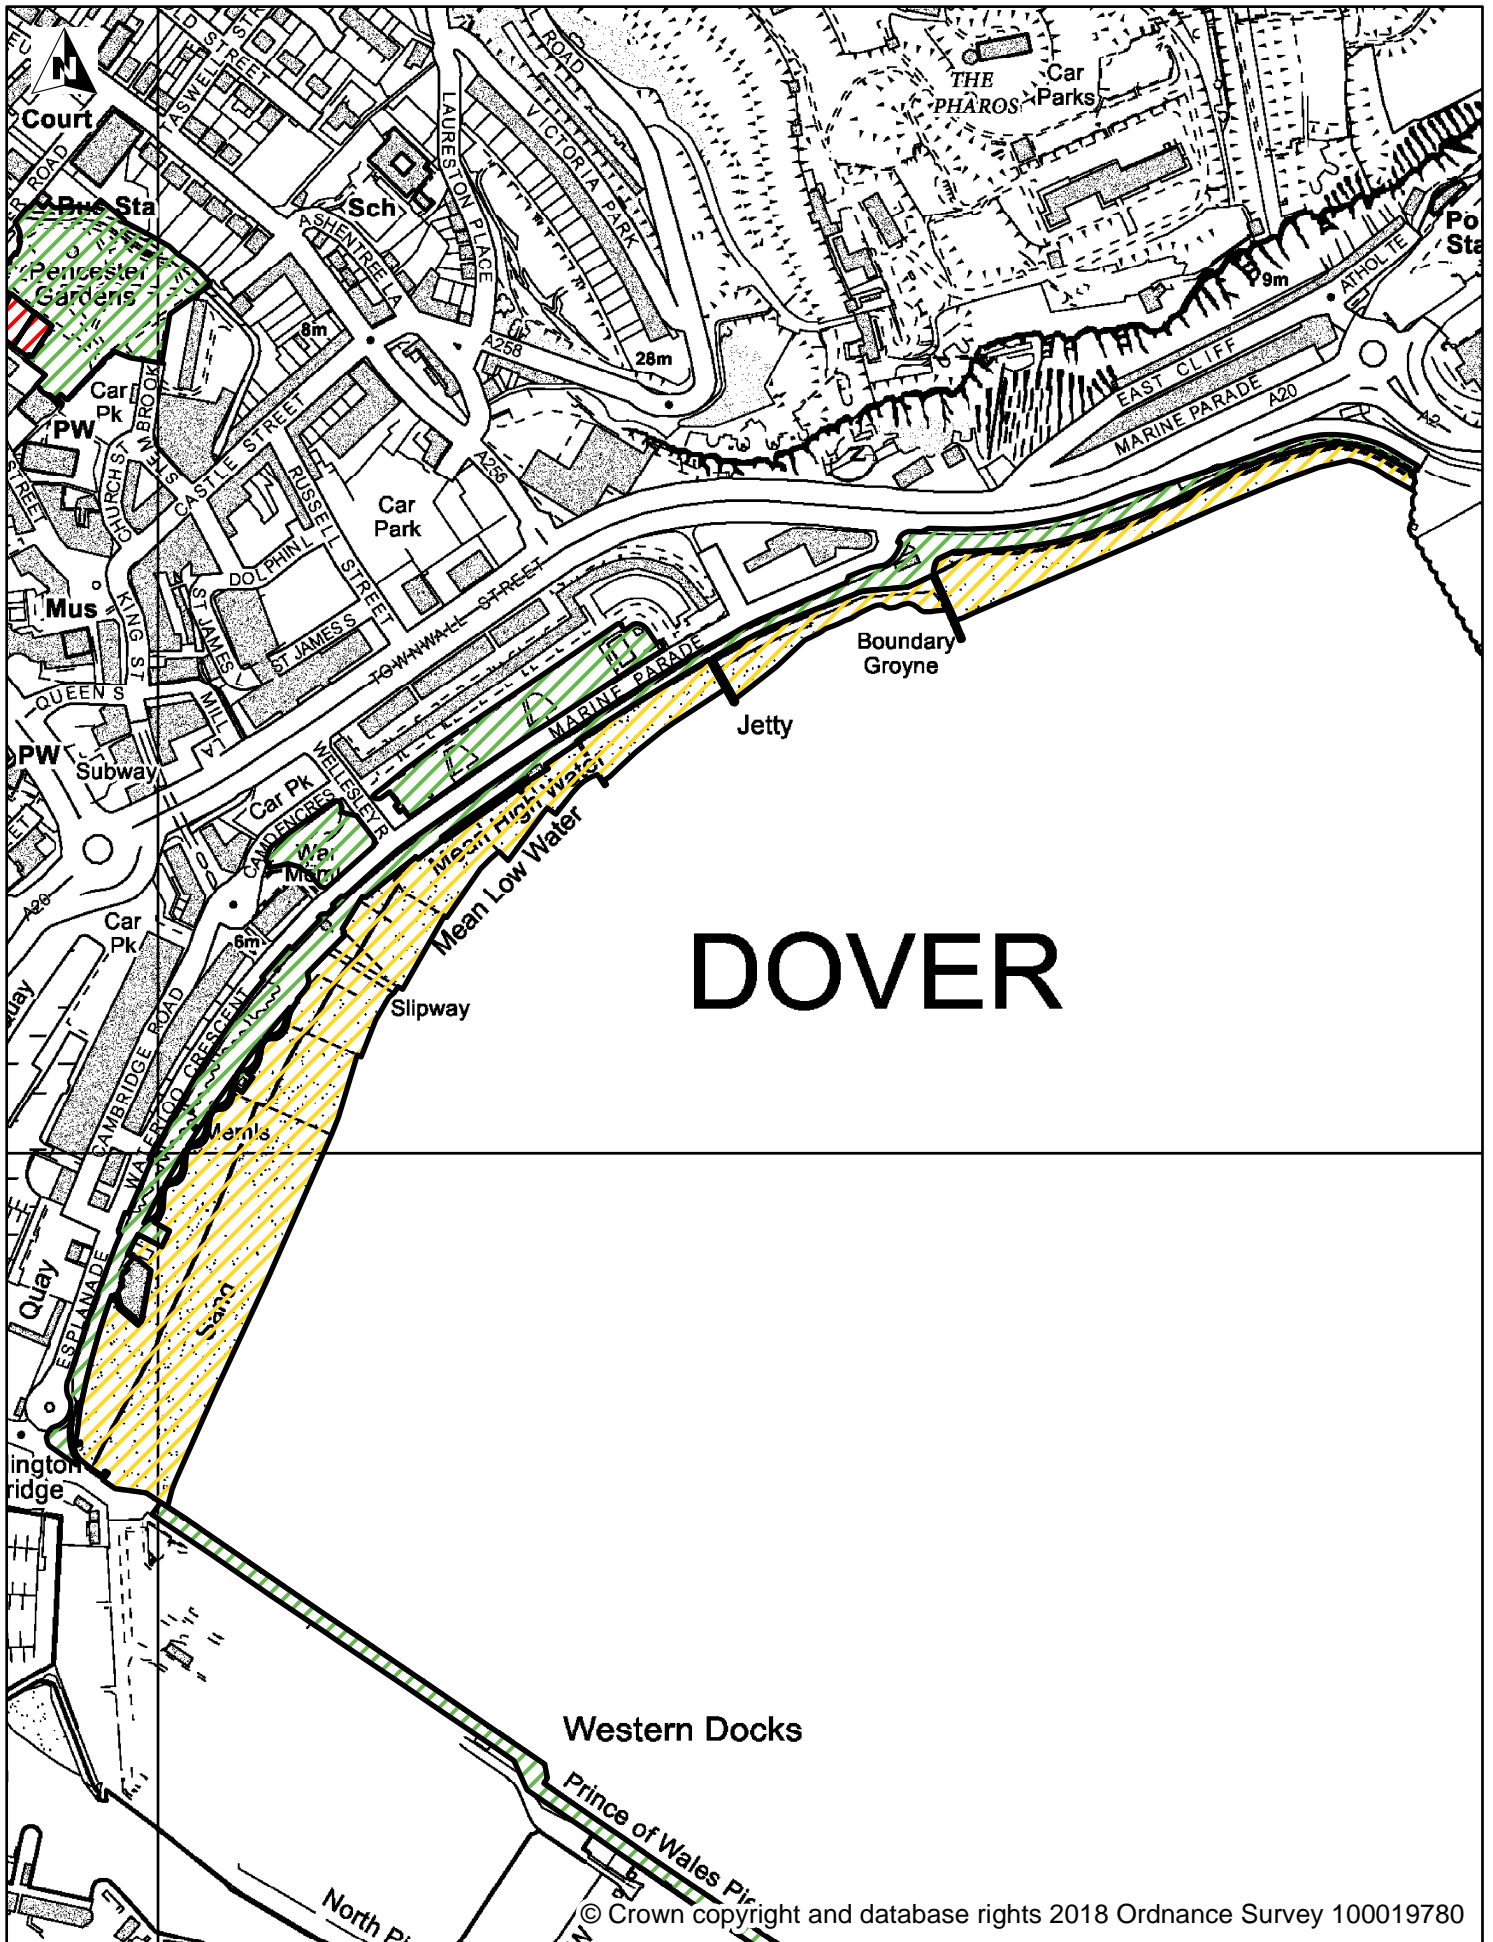

Schedule 2 Map 18

Enclosed Children's Play Area, Evison Close, Dover

Legend

-  Dog Exclusion
-  Dogs On Leads
-  Seasonal Dog Bans

Dover District Council
 Honeywood Close
 White Cliffs Business Park
 Whitfield
 DOVER
 CT16 3PJ