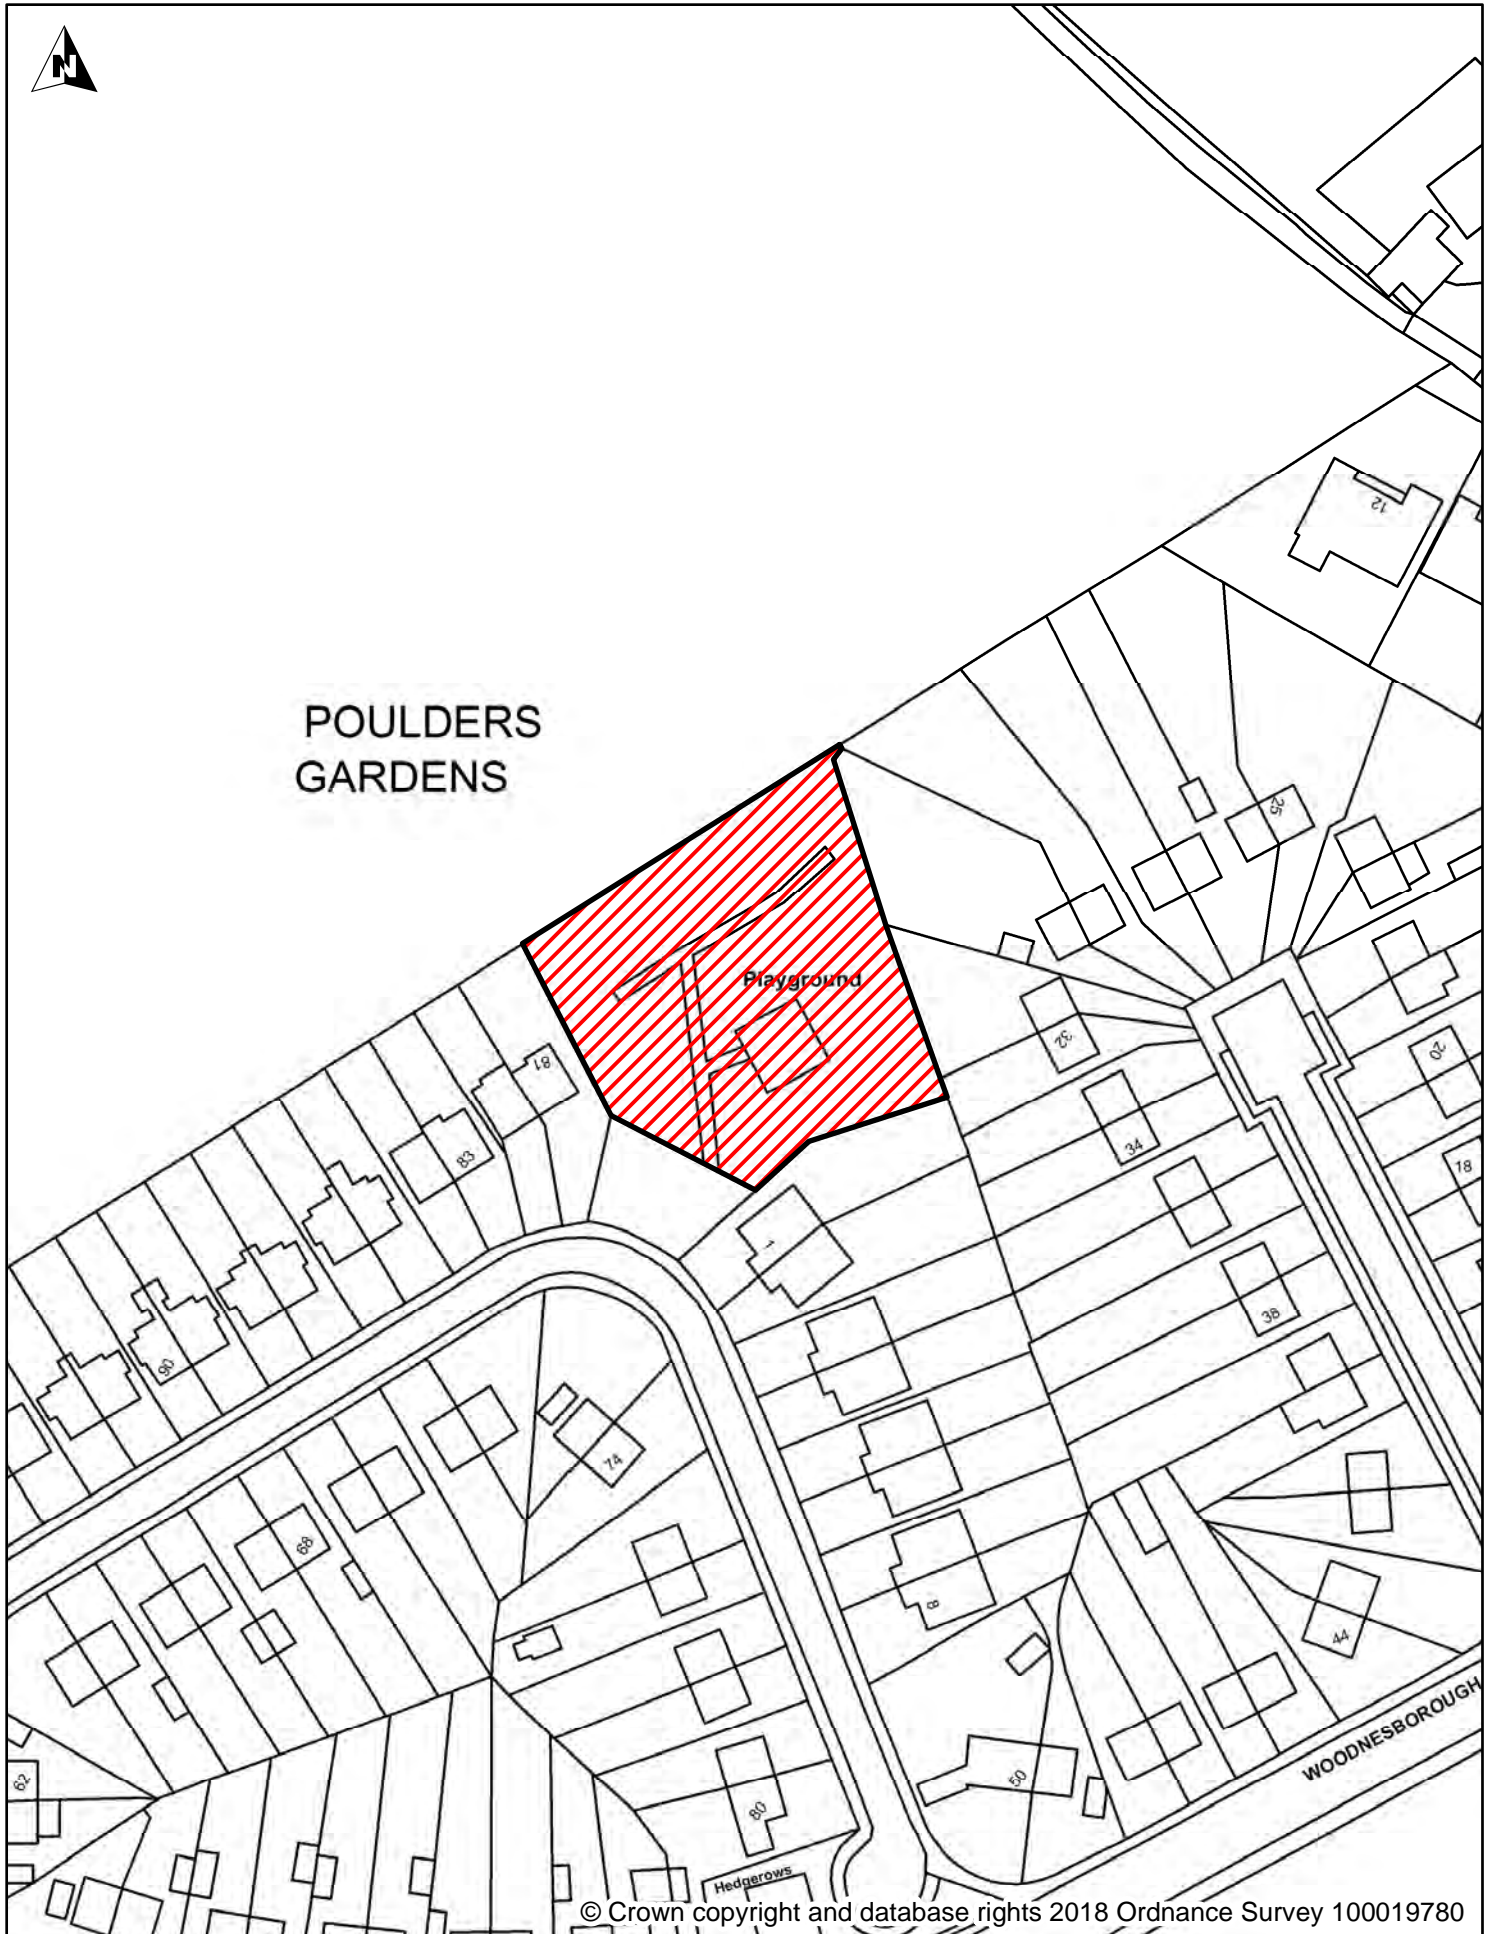

POULDERS
GARDENS

© Crown copyright and database rights 2018 Ordnance Survey 100019780

Dover District Council Public Spaces Protection Order-

Schedule 2 Map 40

Enclosed Children's Play Area, Poulders Gardens, Sandwich

Legend

- Dog Exclusion
- Dogs On Leads
- Seasonal Dog Bans

Dover District Council
Honeywood Close
White Cliffs Business Park
Whitfield
DOVER
CT16 3PJ