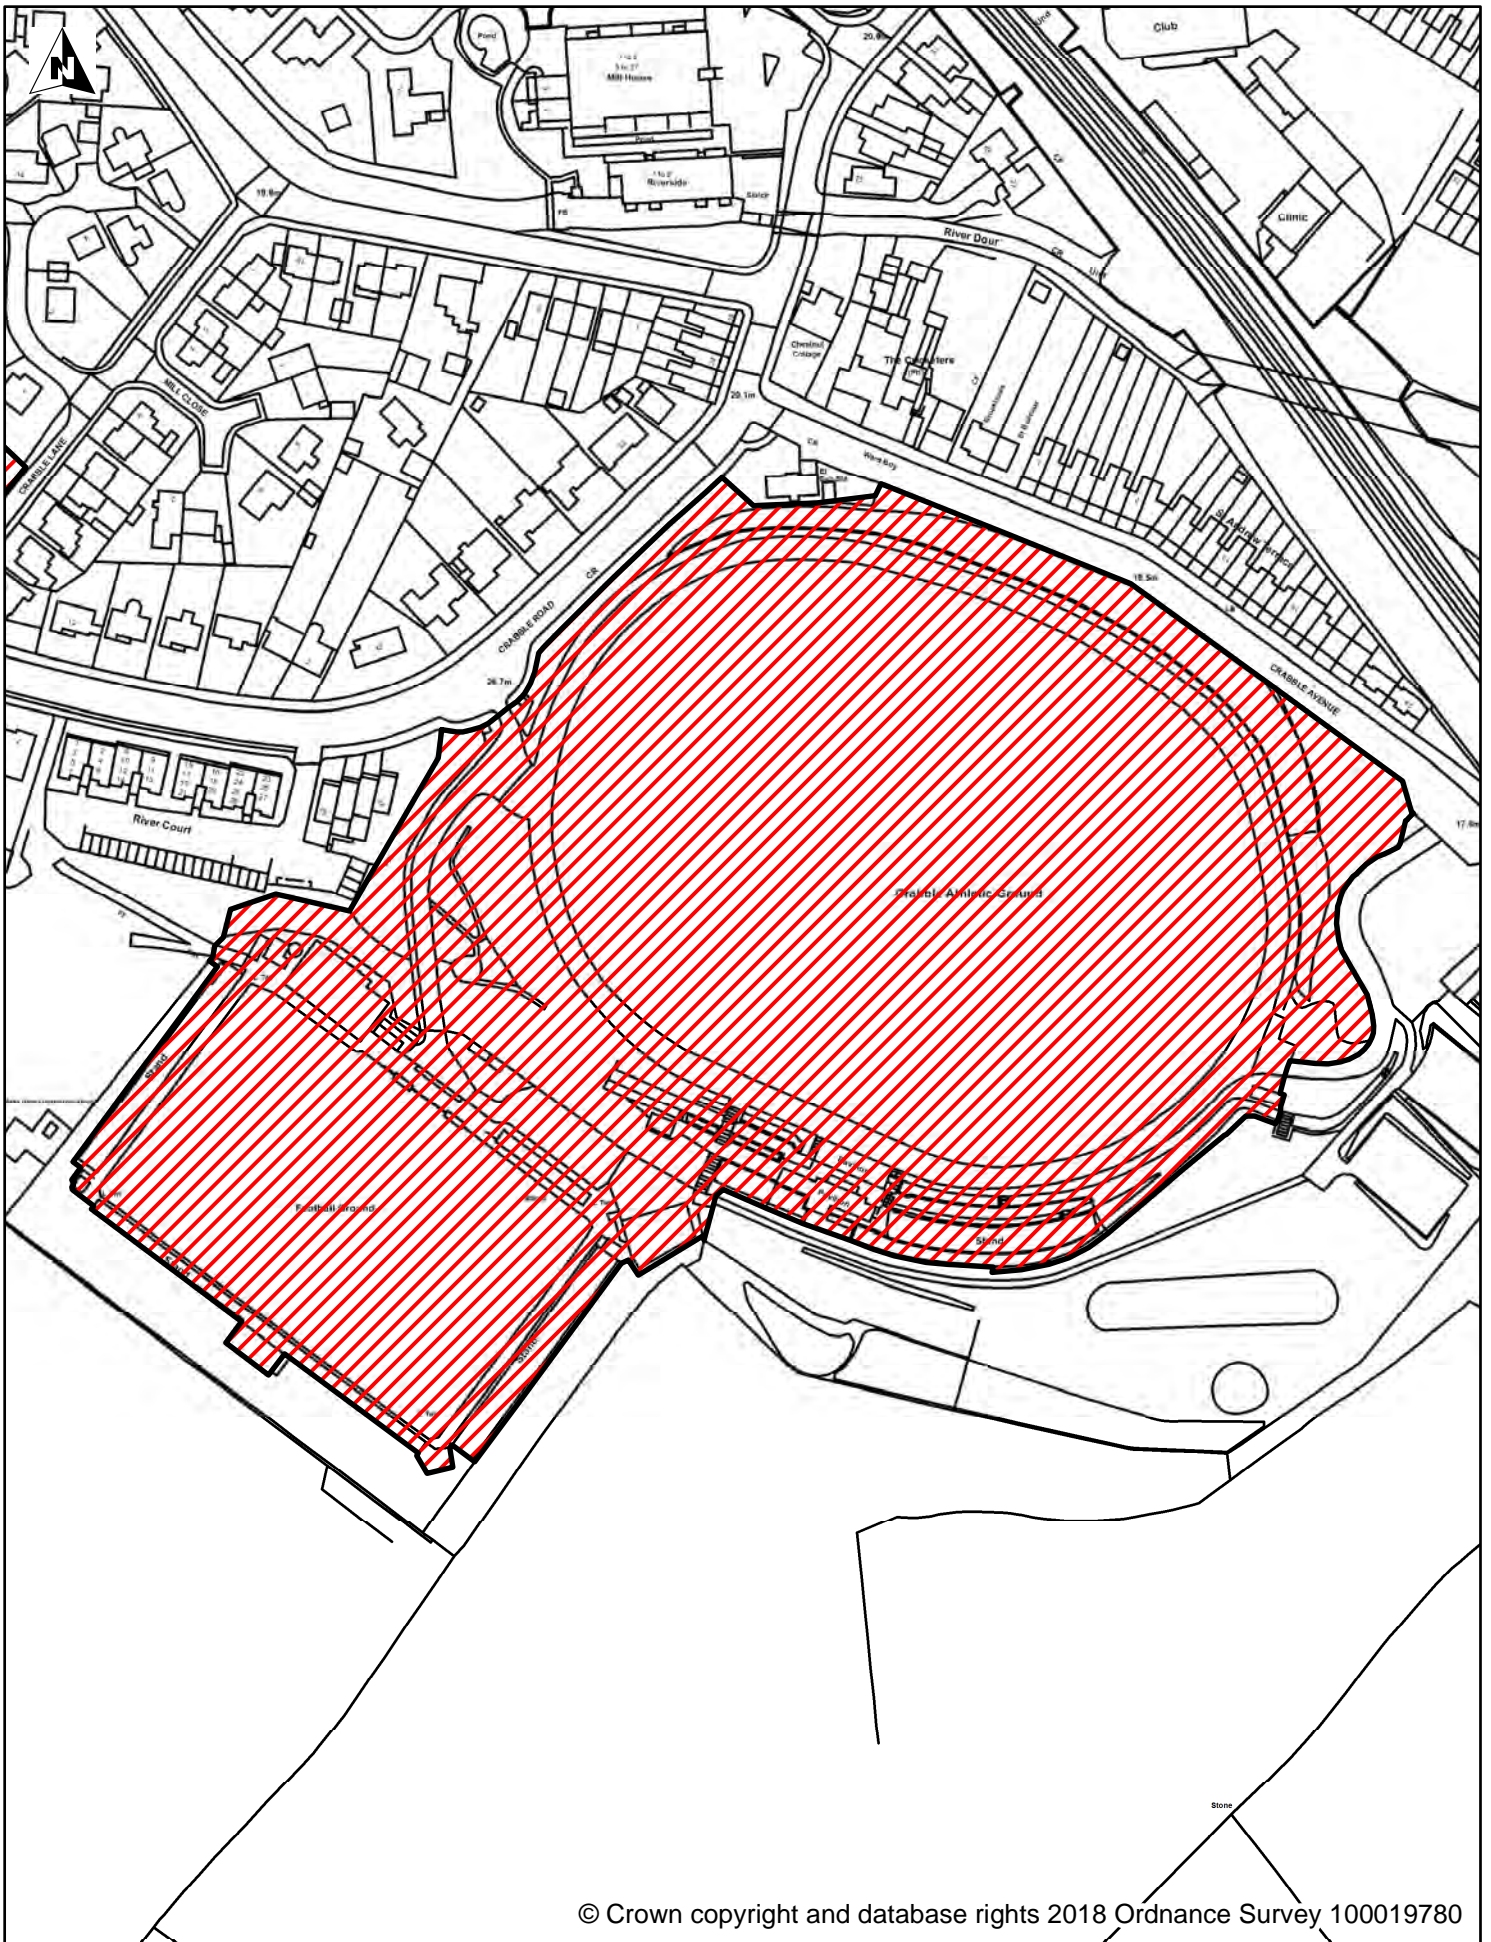

© Crown copyright and database rights 2018 Ordnance Survey 100019780

**Dover District Council Public Spaces Protection Order-
Schedule 2 Map 36
Crabble Athletic Football and Rugby Grounds, River**

Legend

- Dog Exclusion
- Dogs On Leads
- Seasonal Dog Bans

Dover District Council
Honeywood Close
White Cliffs Business Park
Whitfield
DOVER
CT16 3PJ