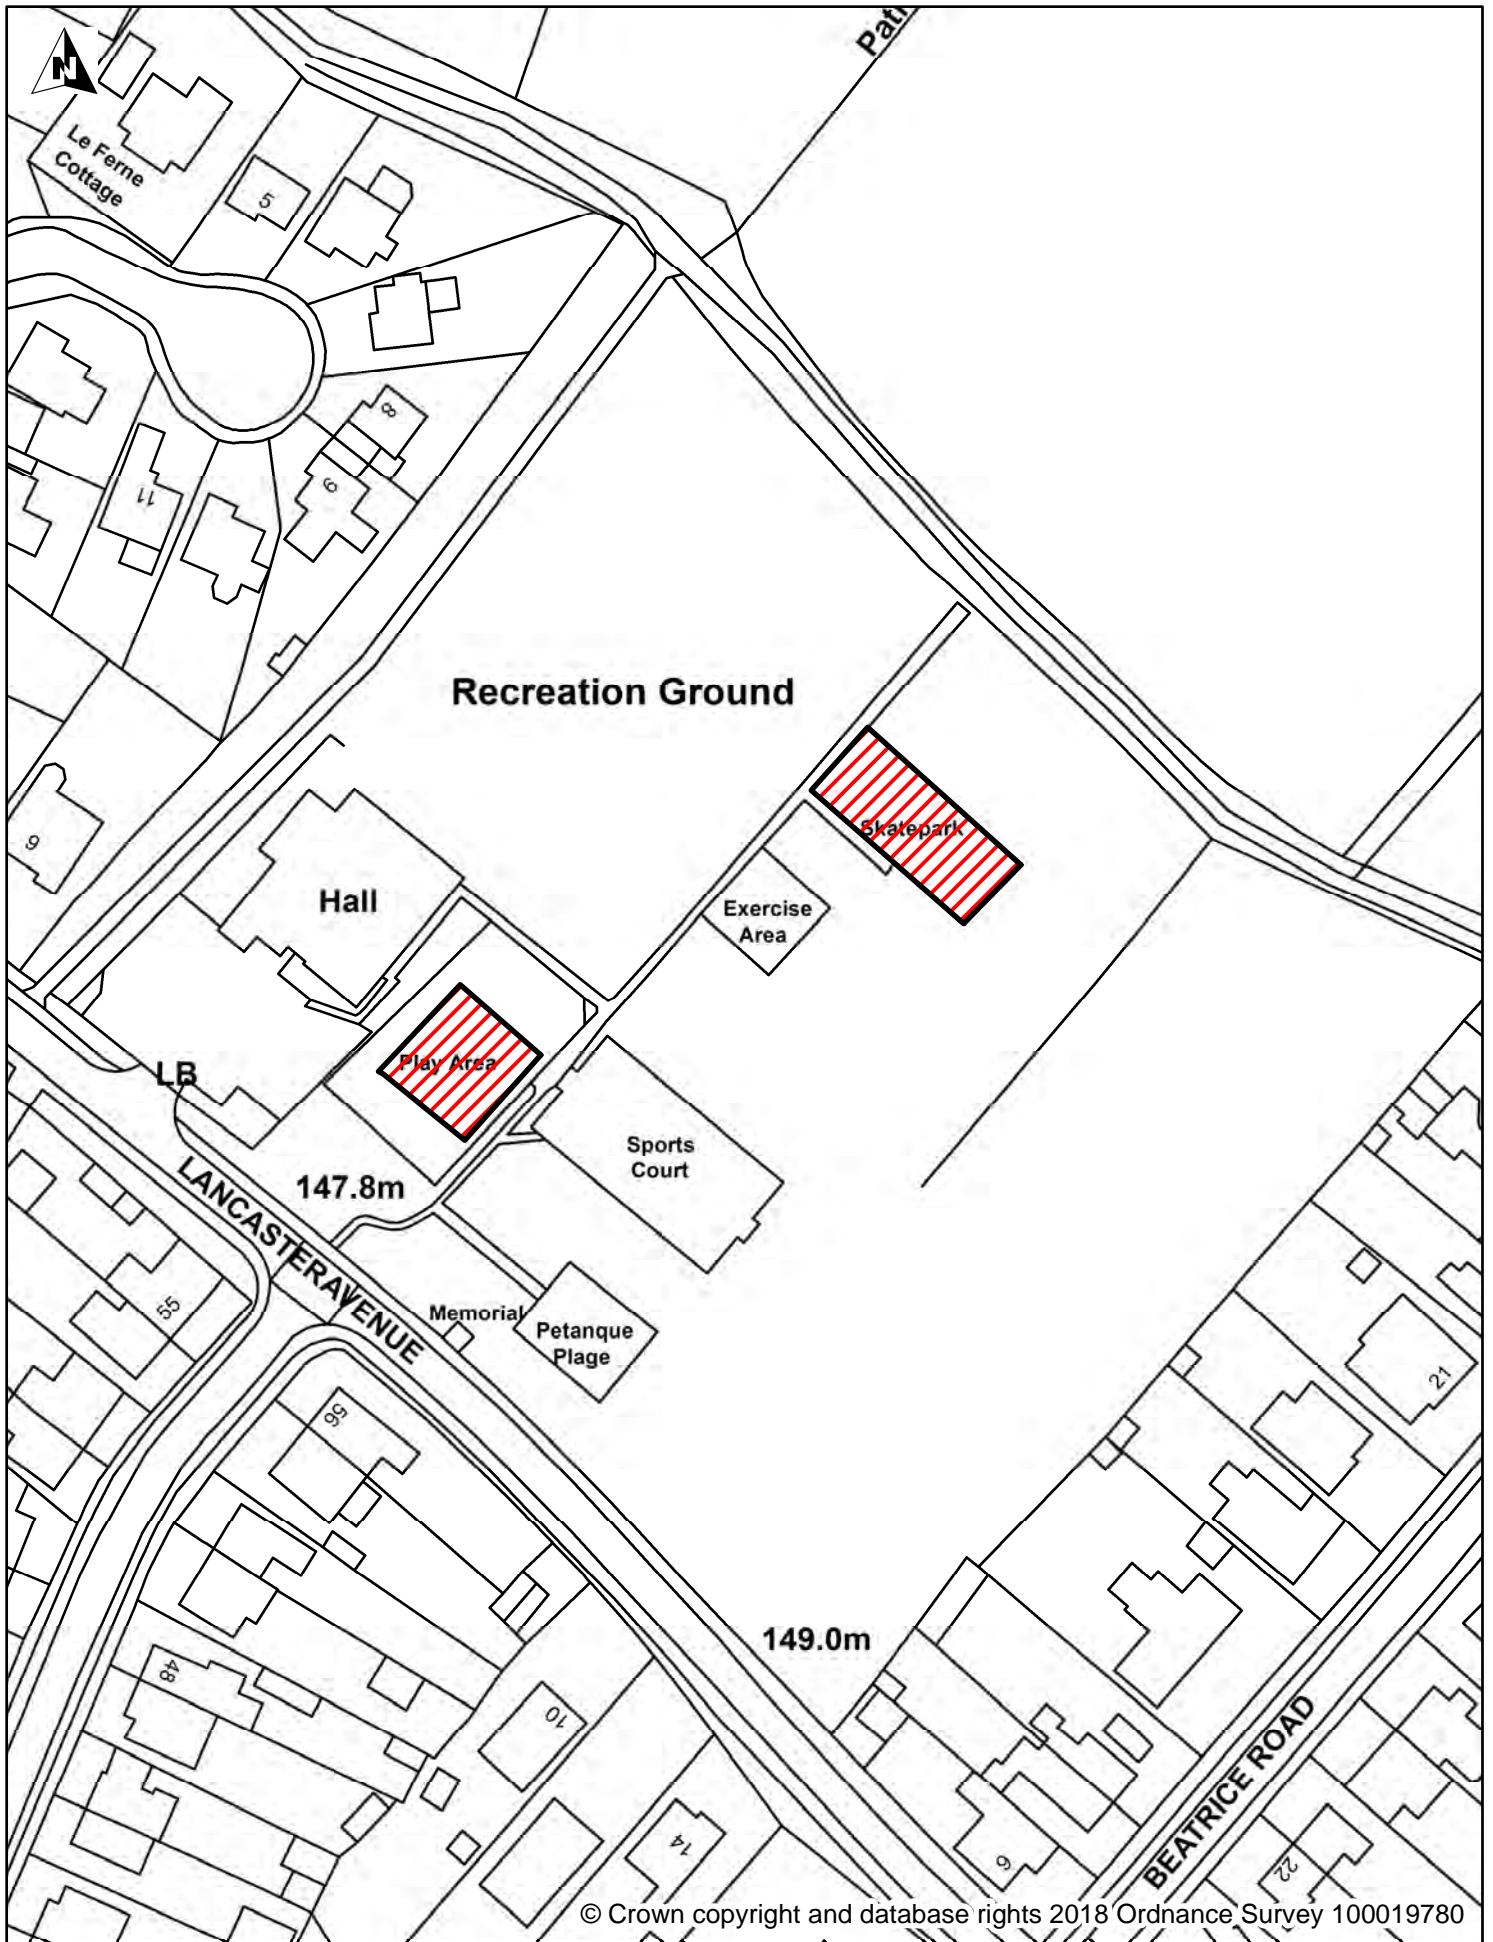

© Crown copyright and database rights 2018 Ordnance Survey 100019780

Dover District Council
Honeywood Close
White Cliffs Business Park
Whitfield
DOVER
CT16 3PJ

Dover District Council Public Spaces Protection Order-

Schedule 2 Map 5

**Enclosed Children's Play Area and Skatepark,
Lancaster Avenue, Capel-Le-Ferne**

Legend

- Dog Exclusion
- Dogs On Leads
- Seasonal Dog Bans