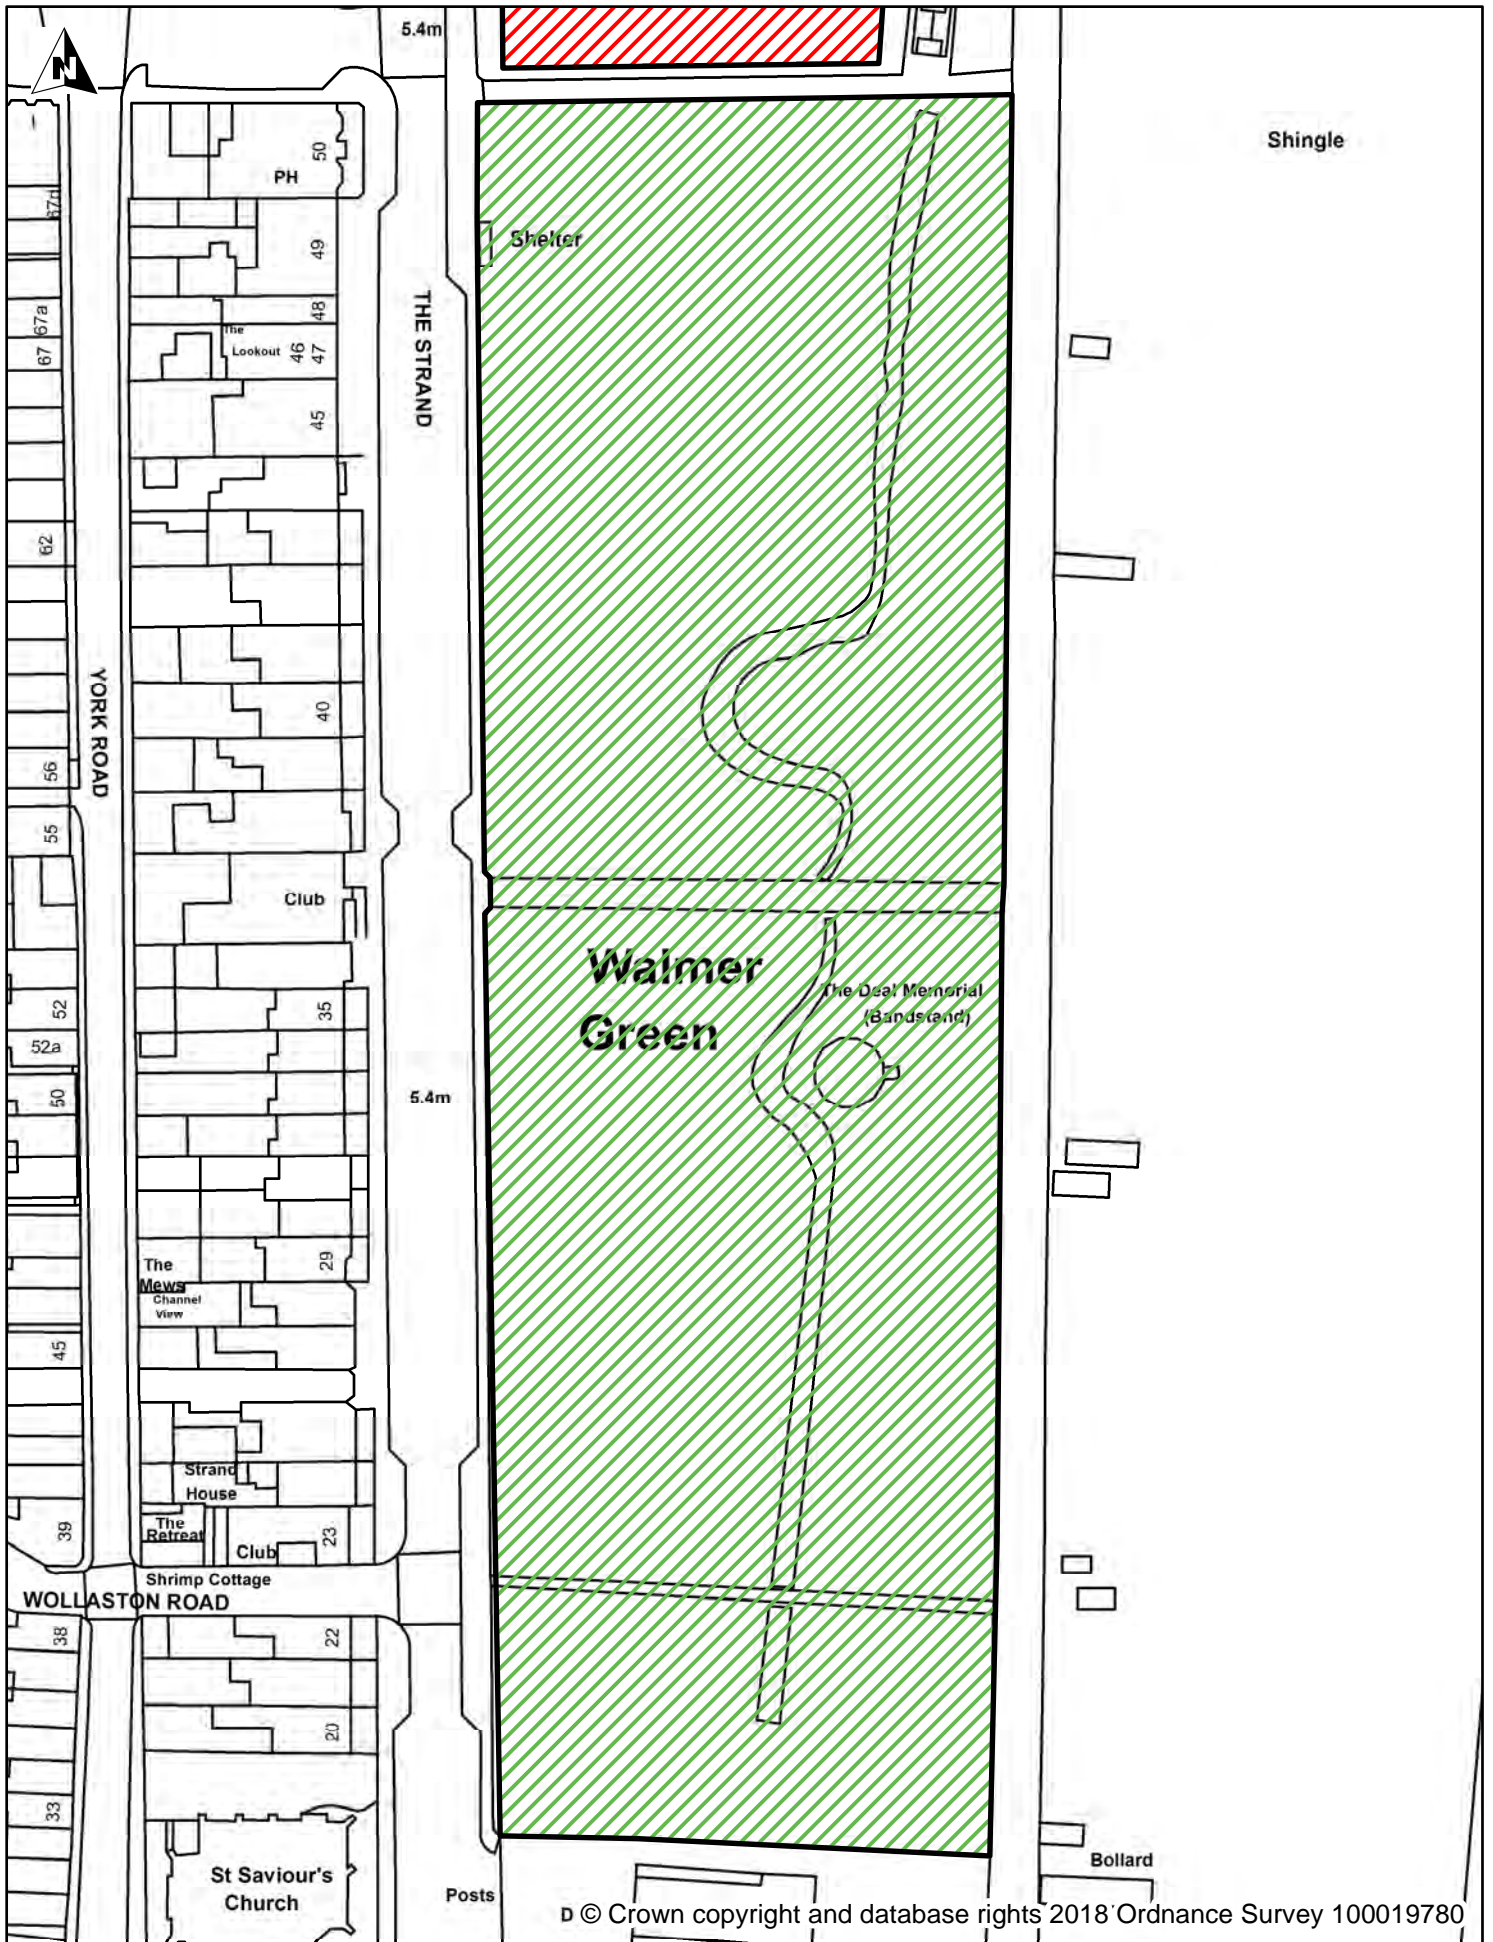

Dover District Council
Honeywood Close
White Cliffs Business Park
Whitfield
DOVER
CT16 3PJ

Dover District Council Public Spaces Protection Order-

Schedule 1 Map 26

Walmer Green, The Strand, Walmer

Legend

- Dog Exclusion
- Dogs On Leads
- Seasonal Dog Bans