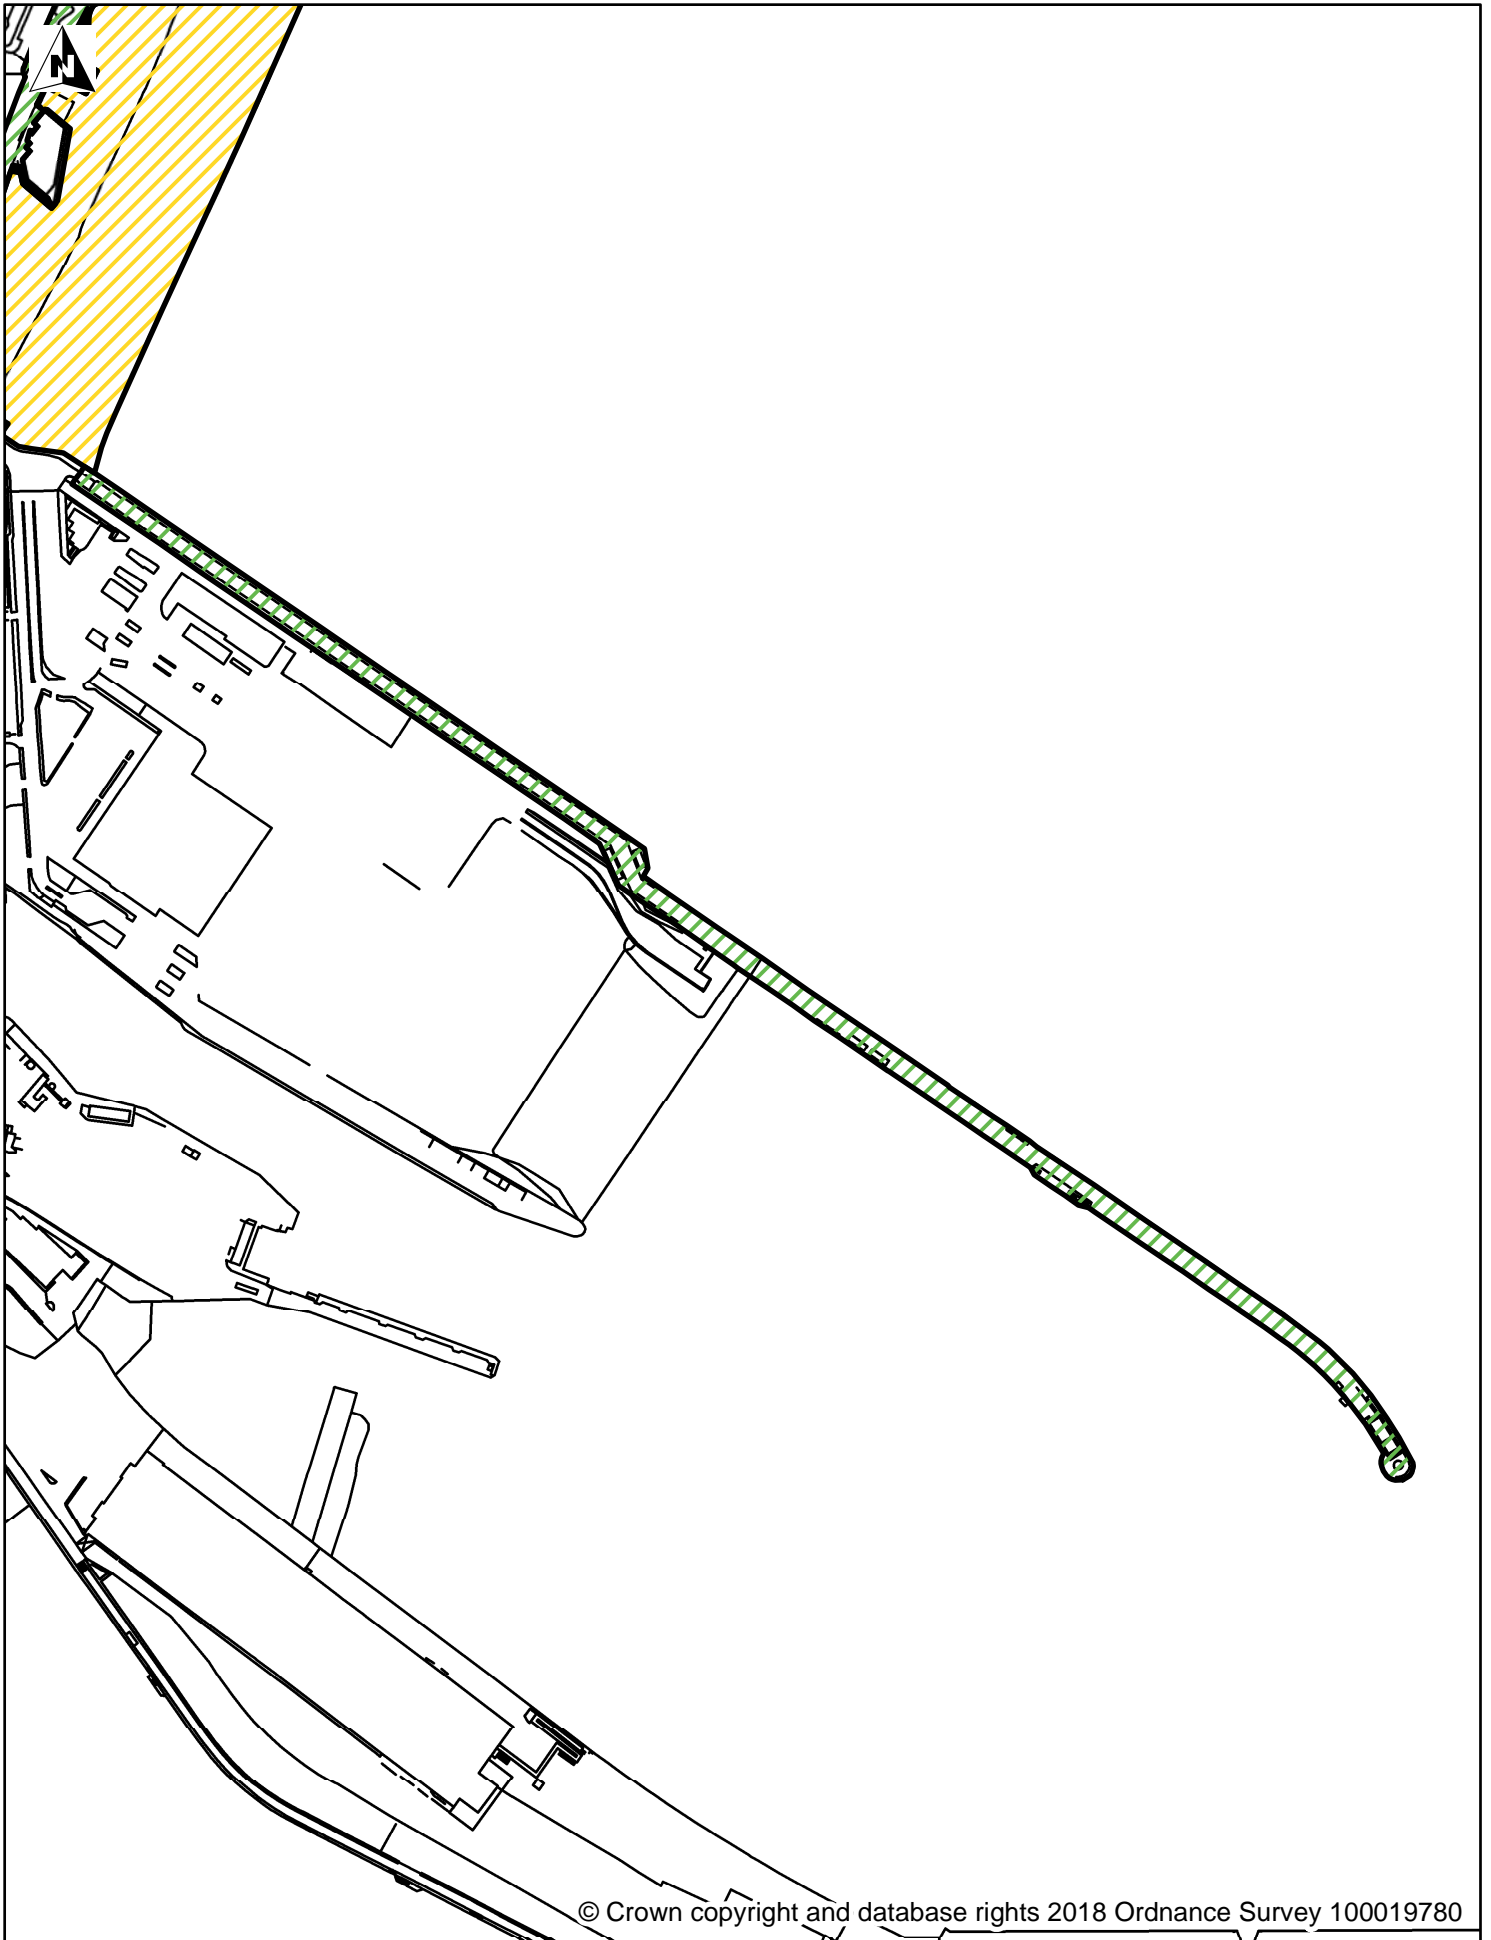

Dover District Council
Honeywood Close
White Cliffs Business Park
Whitfield
DOVER
CT16 3PJ

Dover District Council Public Spaces Protection Order-
Schedule 1 Map 8
Dover Pier, Dover

Legend

- Dog Exclusion
- Dogs On Leads
- Seasonal Dog Bans