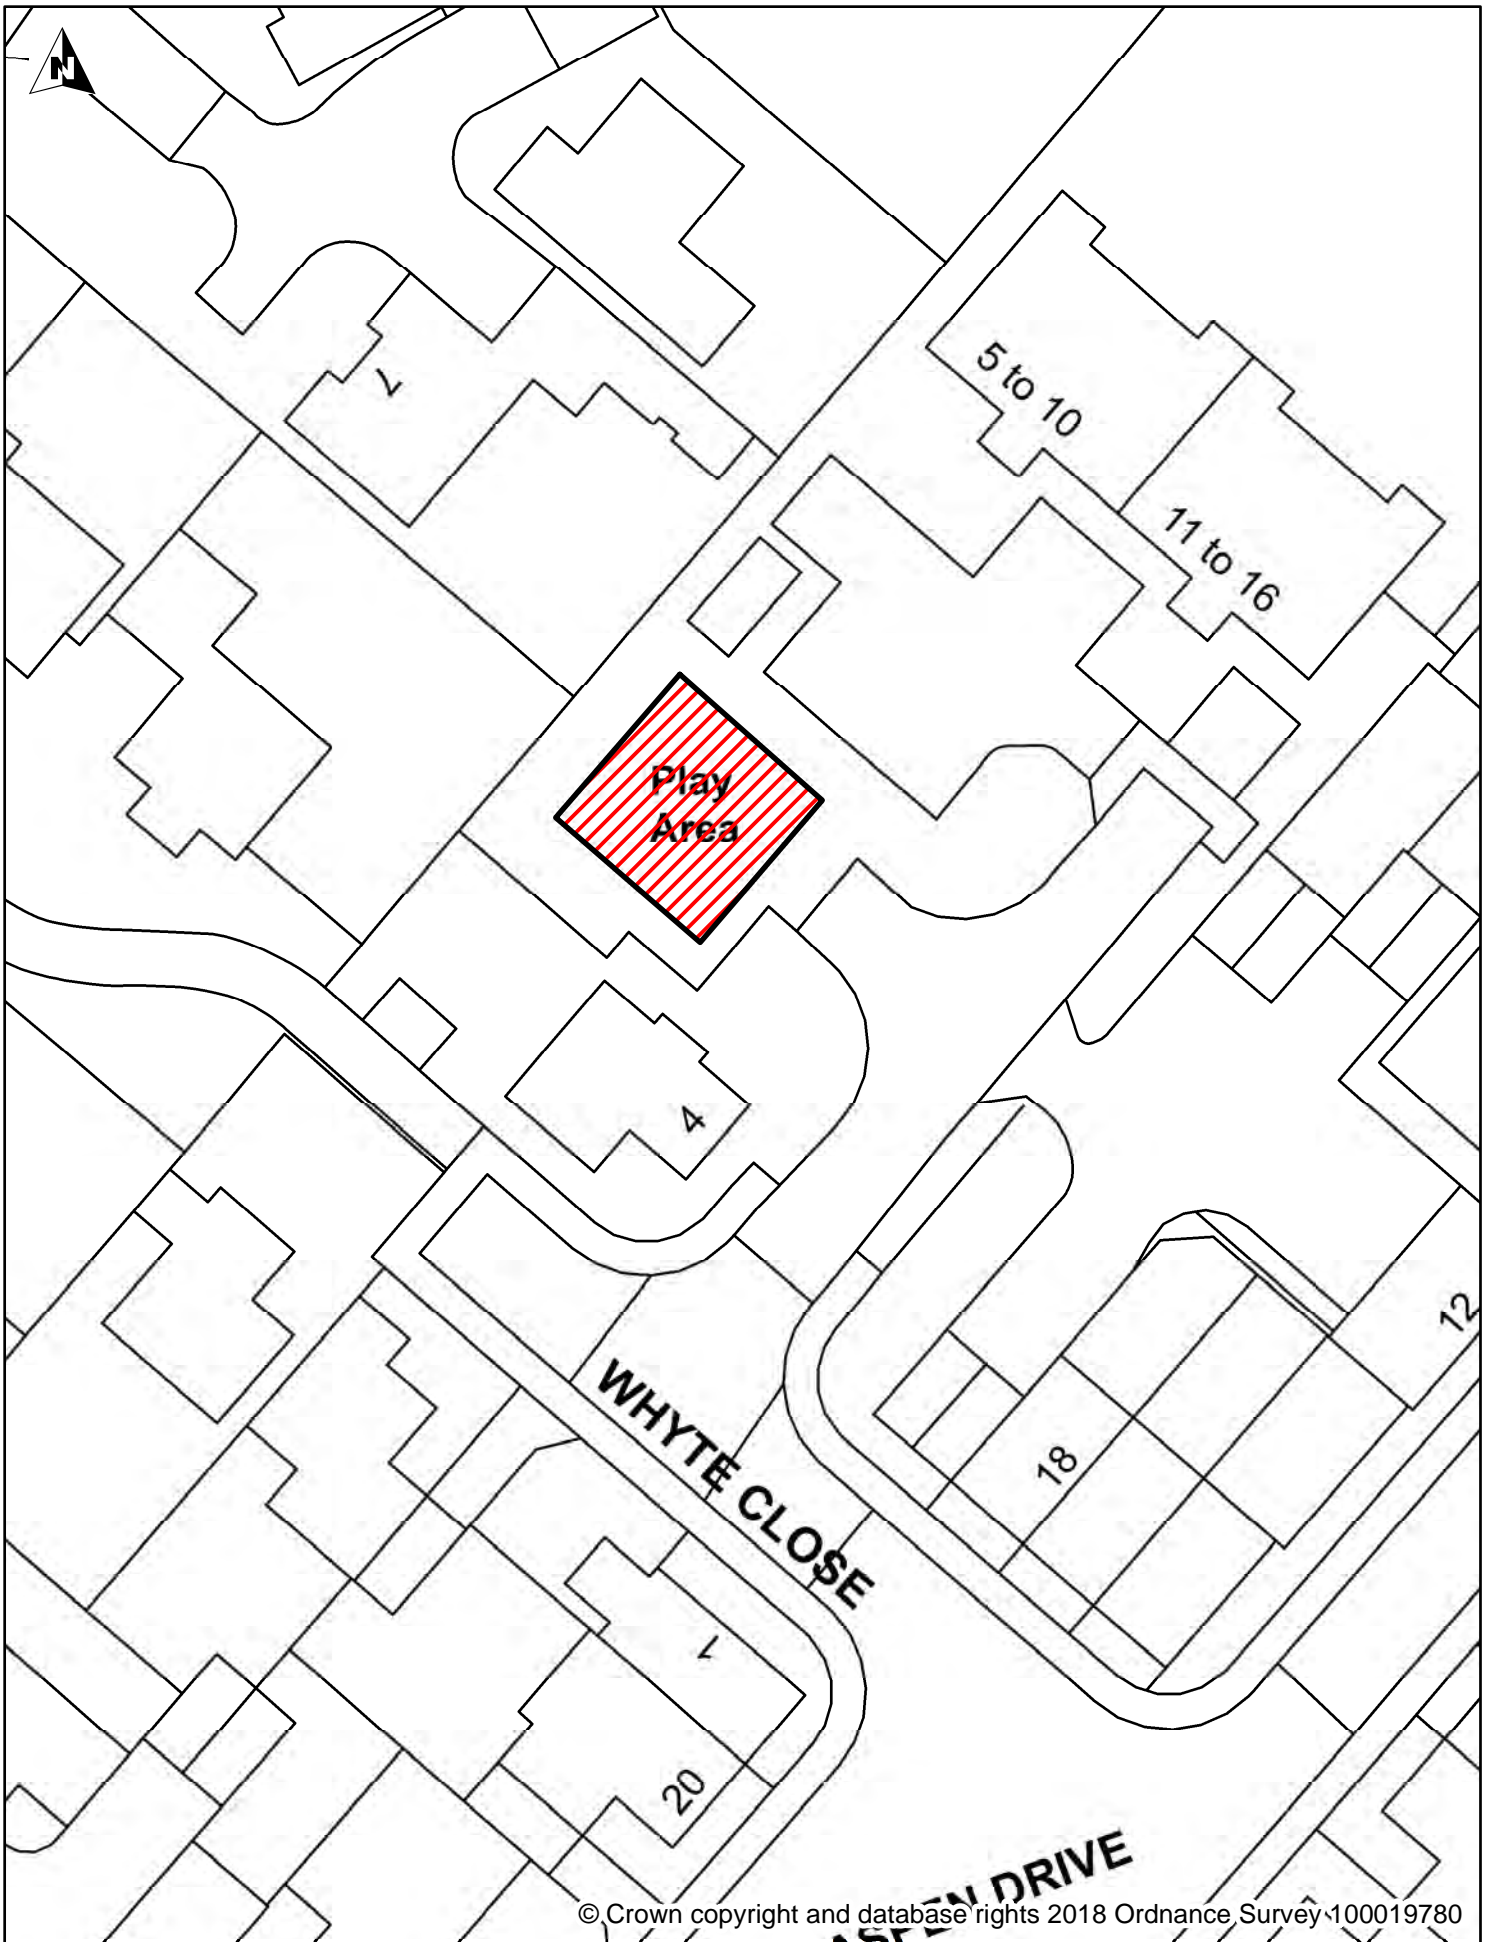

Dover District Council Public Spaces Protection Order-
Schedule 2 Map 58
Enclosed Children's Play Area, Whyte Close off Aspen Drive, Whitfield

Legend

- Dog Exclusion
- Dogs On Leads
- Seasonal Dog Bans

Dover District Council
Honeywood Close
White Cliffs Business Park
Whitfield
DOVER
CT16 3PJ