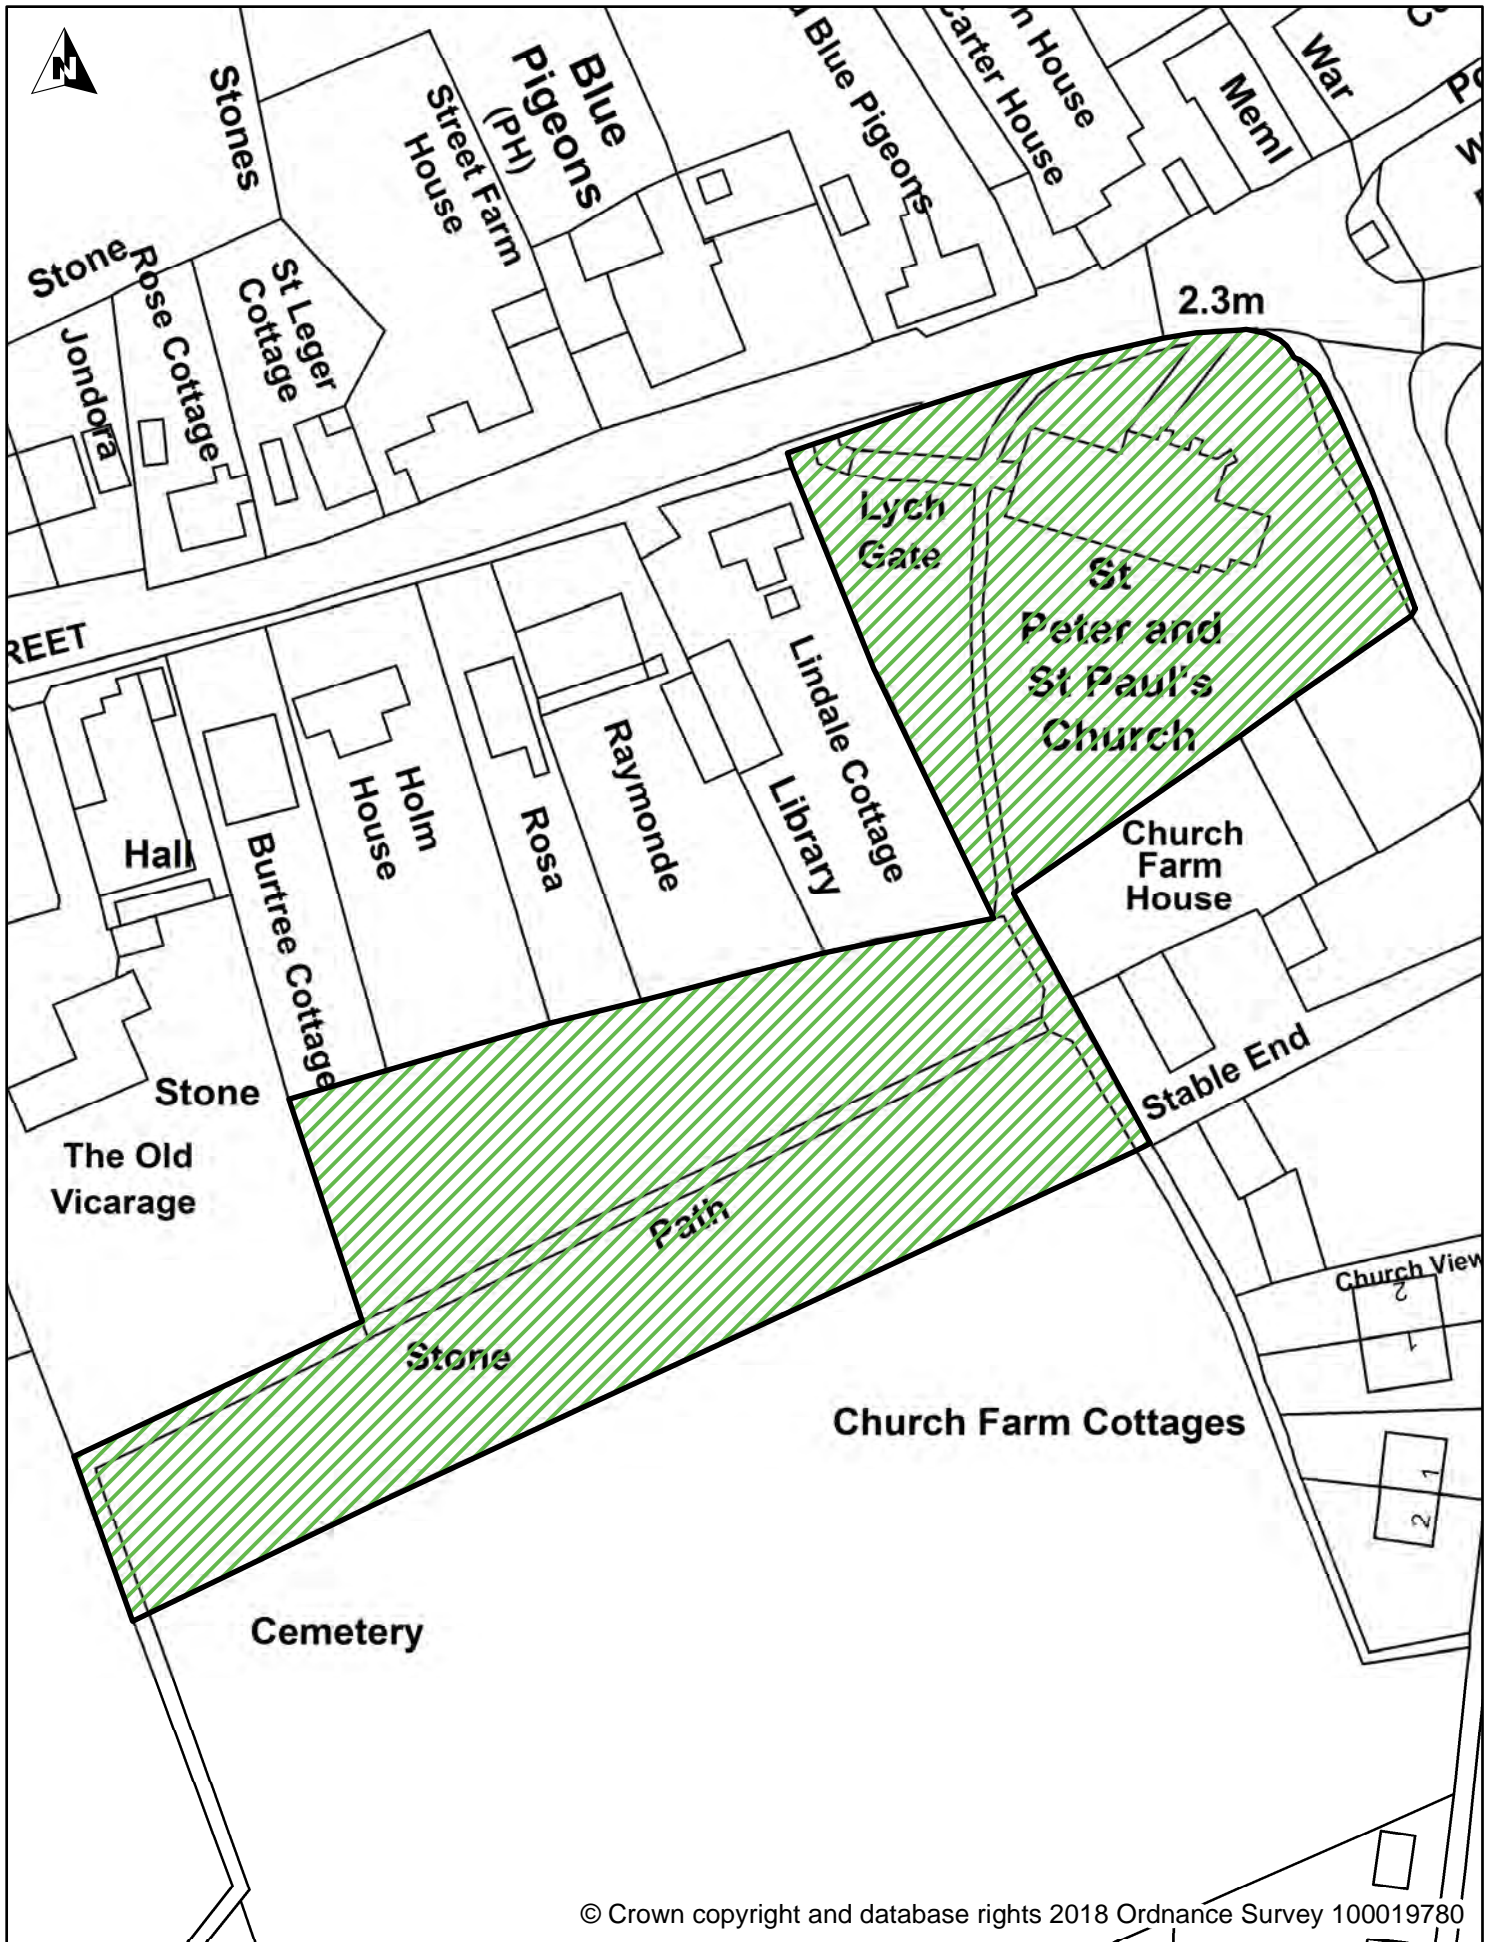

© Crown copyright and database rights 2018 Ordnance Survey 100019780

Dover District Council
Honeywood Close
White Cliffs Business Park
Whitfield
DOVER
CT16 3PJ

Dover District Council Public Spaces Protection Order-

Schedule 1 Map 27

**St Peter's and St Paul's Churchyard, Jubilee Road,
The Street, Worth**

Legend

- Dog Exclusion
- Dogs On Leads
- Seasonal Dog Bans