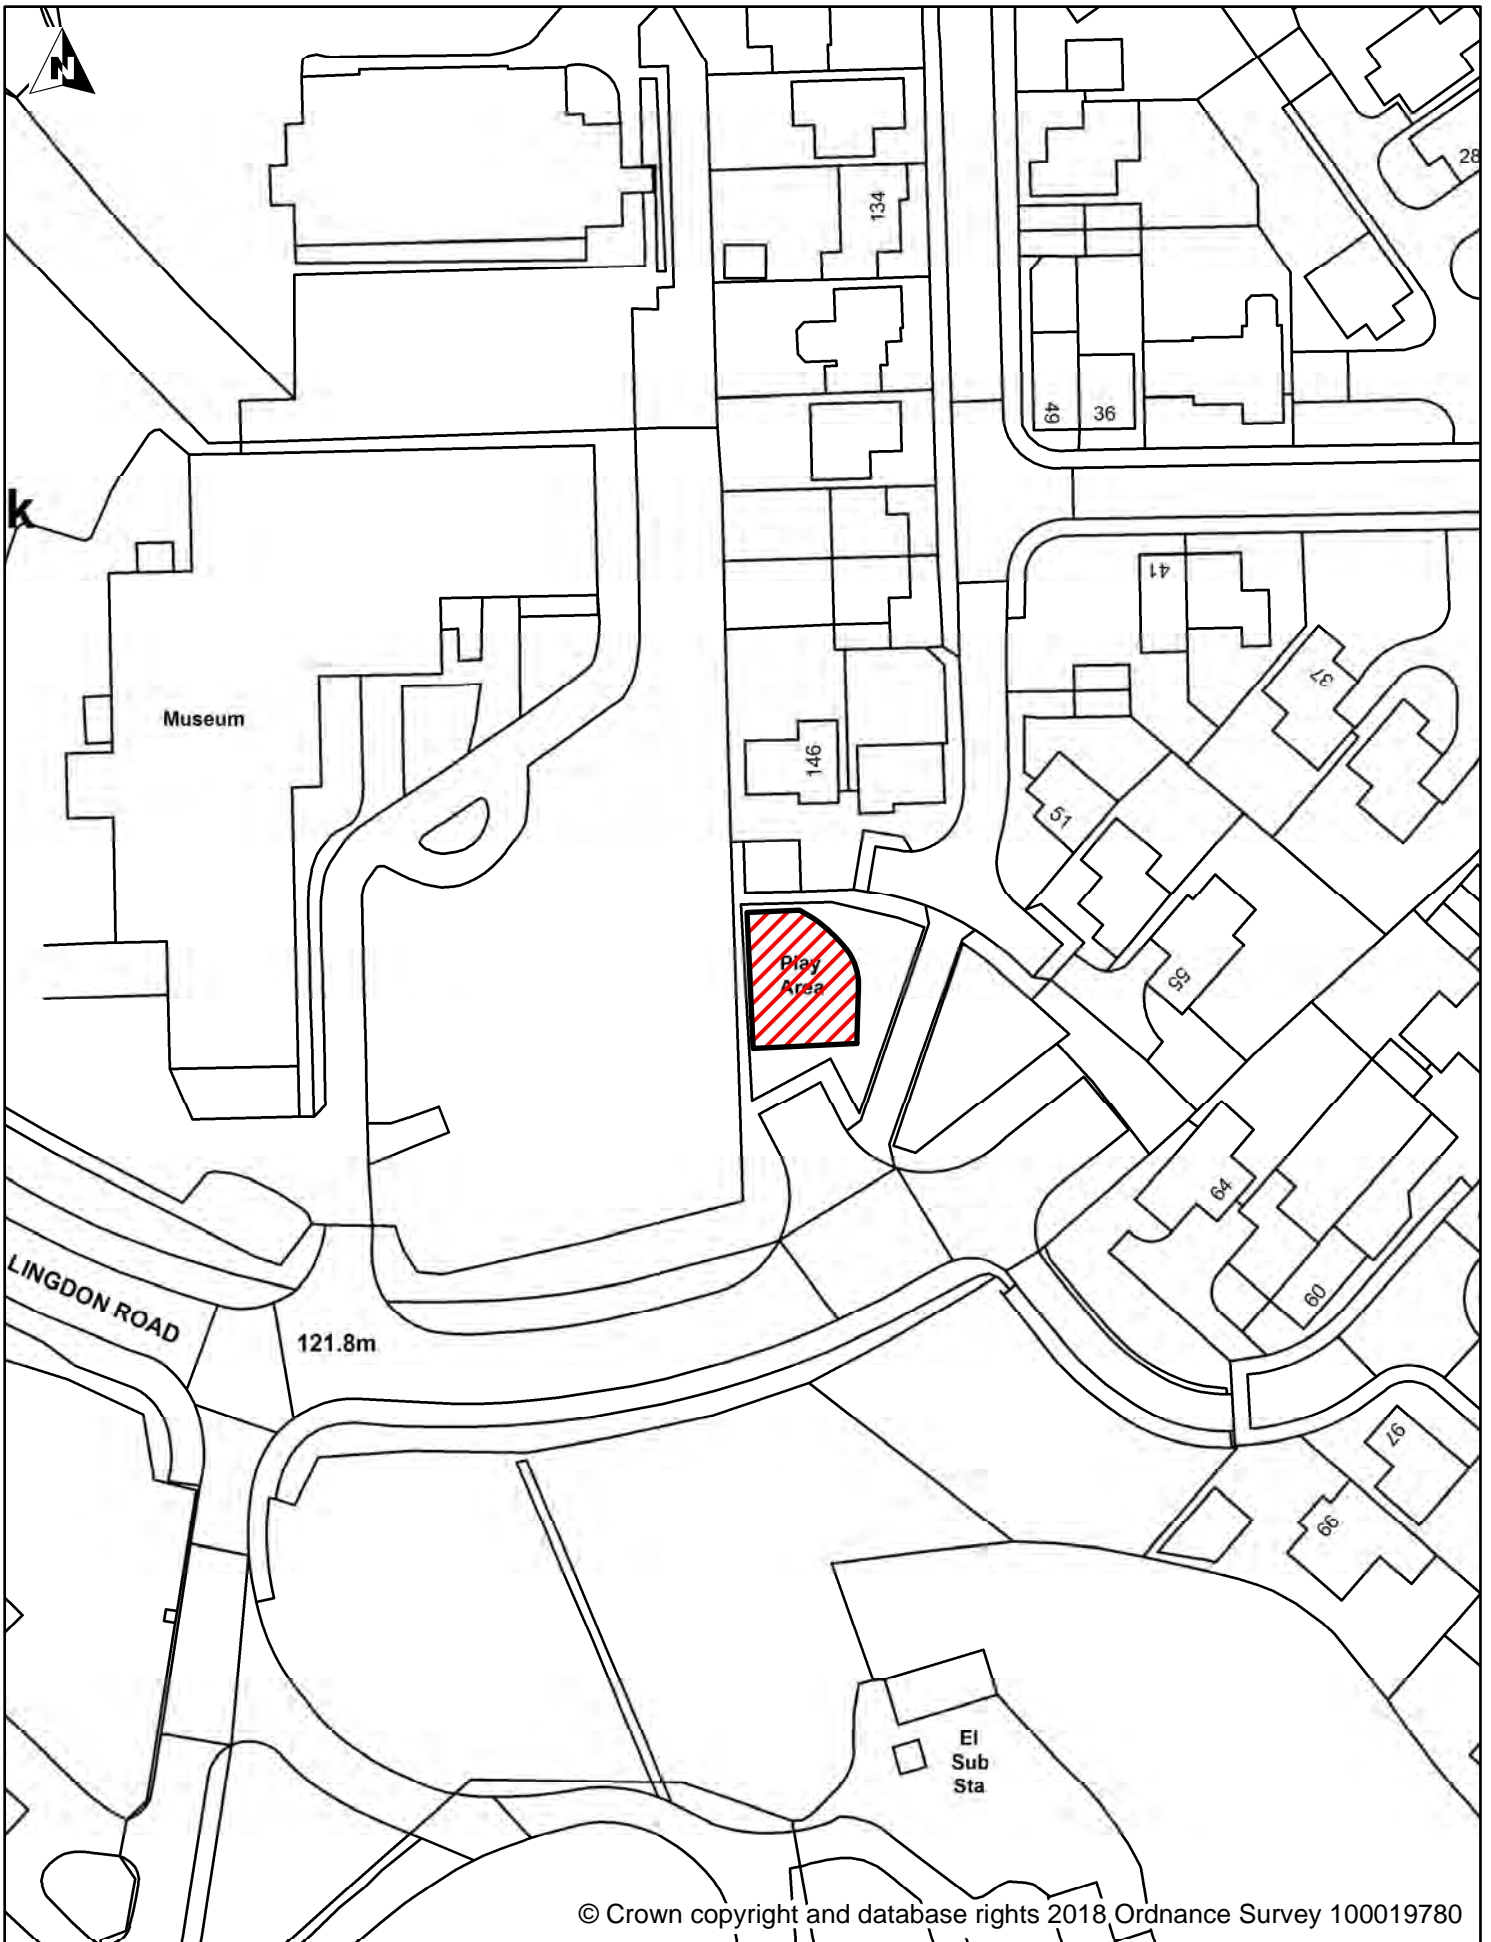

Dover District Council Public Spaces Protection Order-

Schedule 2 Map 59

Enclosed Children's Play Area, Willington Road, Whitfield

Legend

- Dog Exclusion
- Dogs On Leads
- Seasonal Dog Bans

Dover District Council
Honeywood Close
White Cliffs Business Park
Whitfield
DOVER
CT16 3PJ