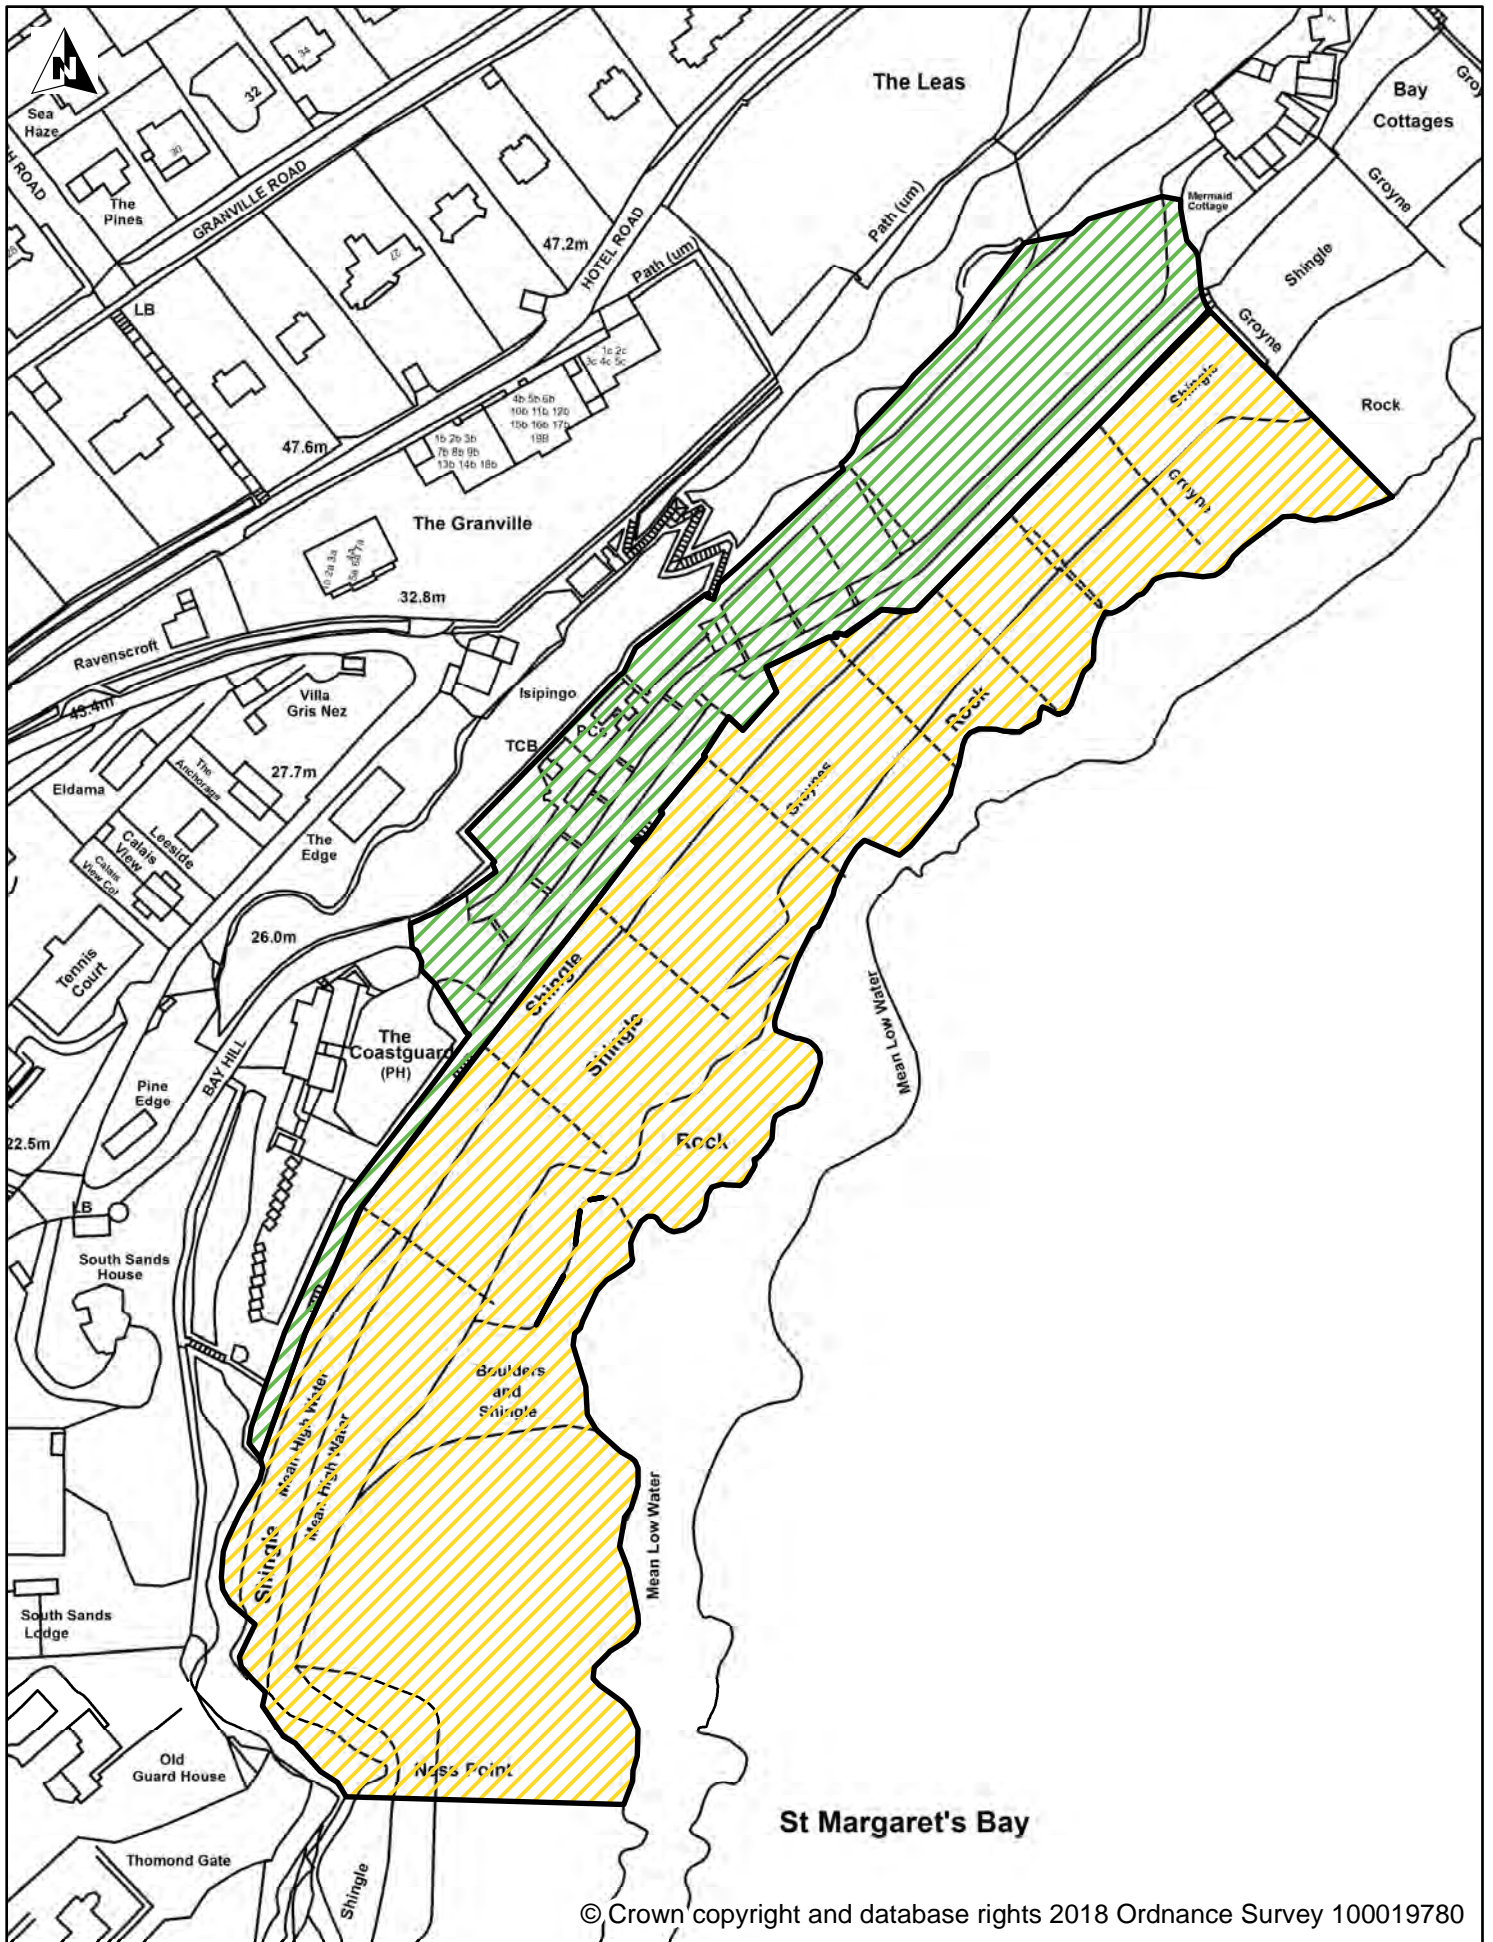

Dover District Council Public Spaces Protection Order-

Schedule 1 Map 24

St Margaret's Church, High Street, St Margaret's

Legend

-  Dog Exclusion
-  Dogs On Leads
-  Seasonal Dog Bans

Dover District Council
 Honeywood Close
 White Cliffs Business Park
 Whitfield
 DOVER
 CT16 3PJ