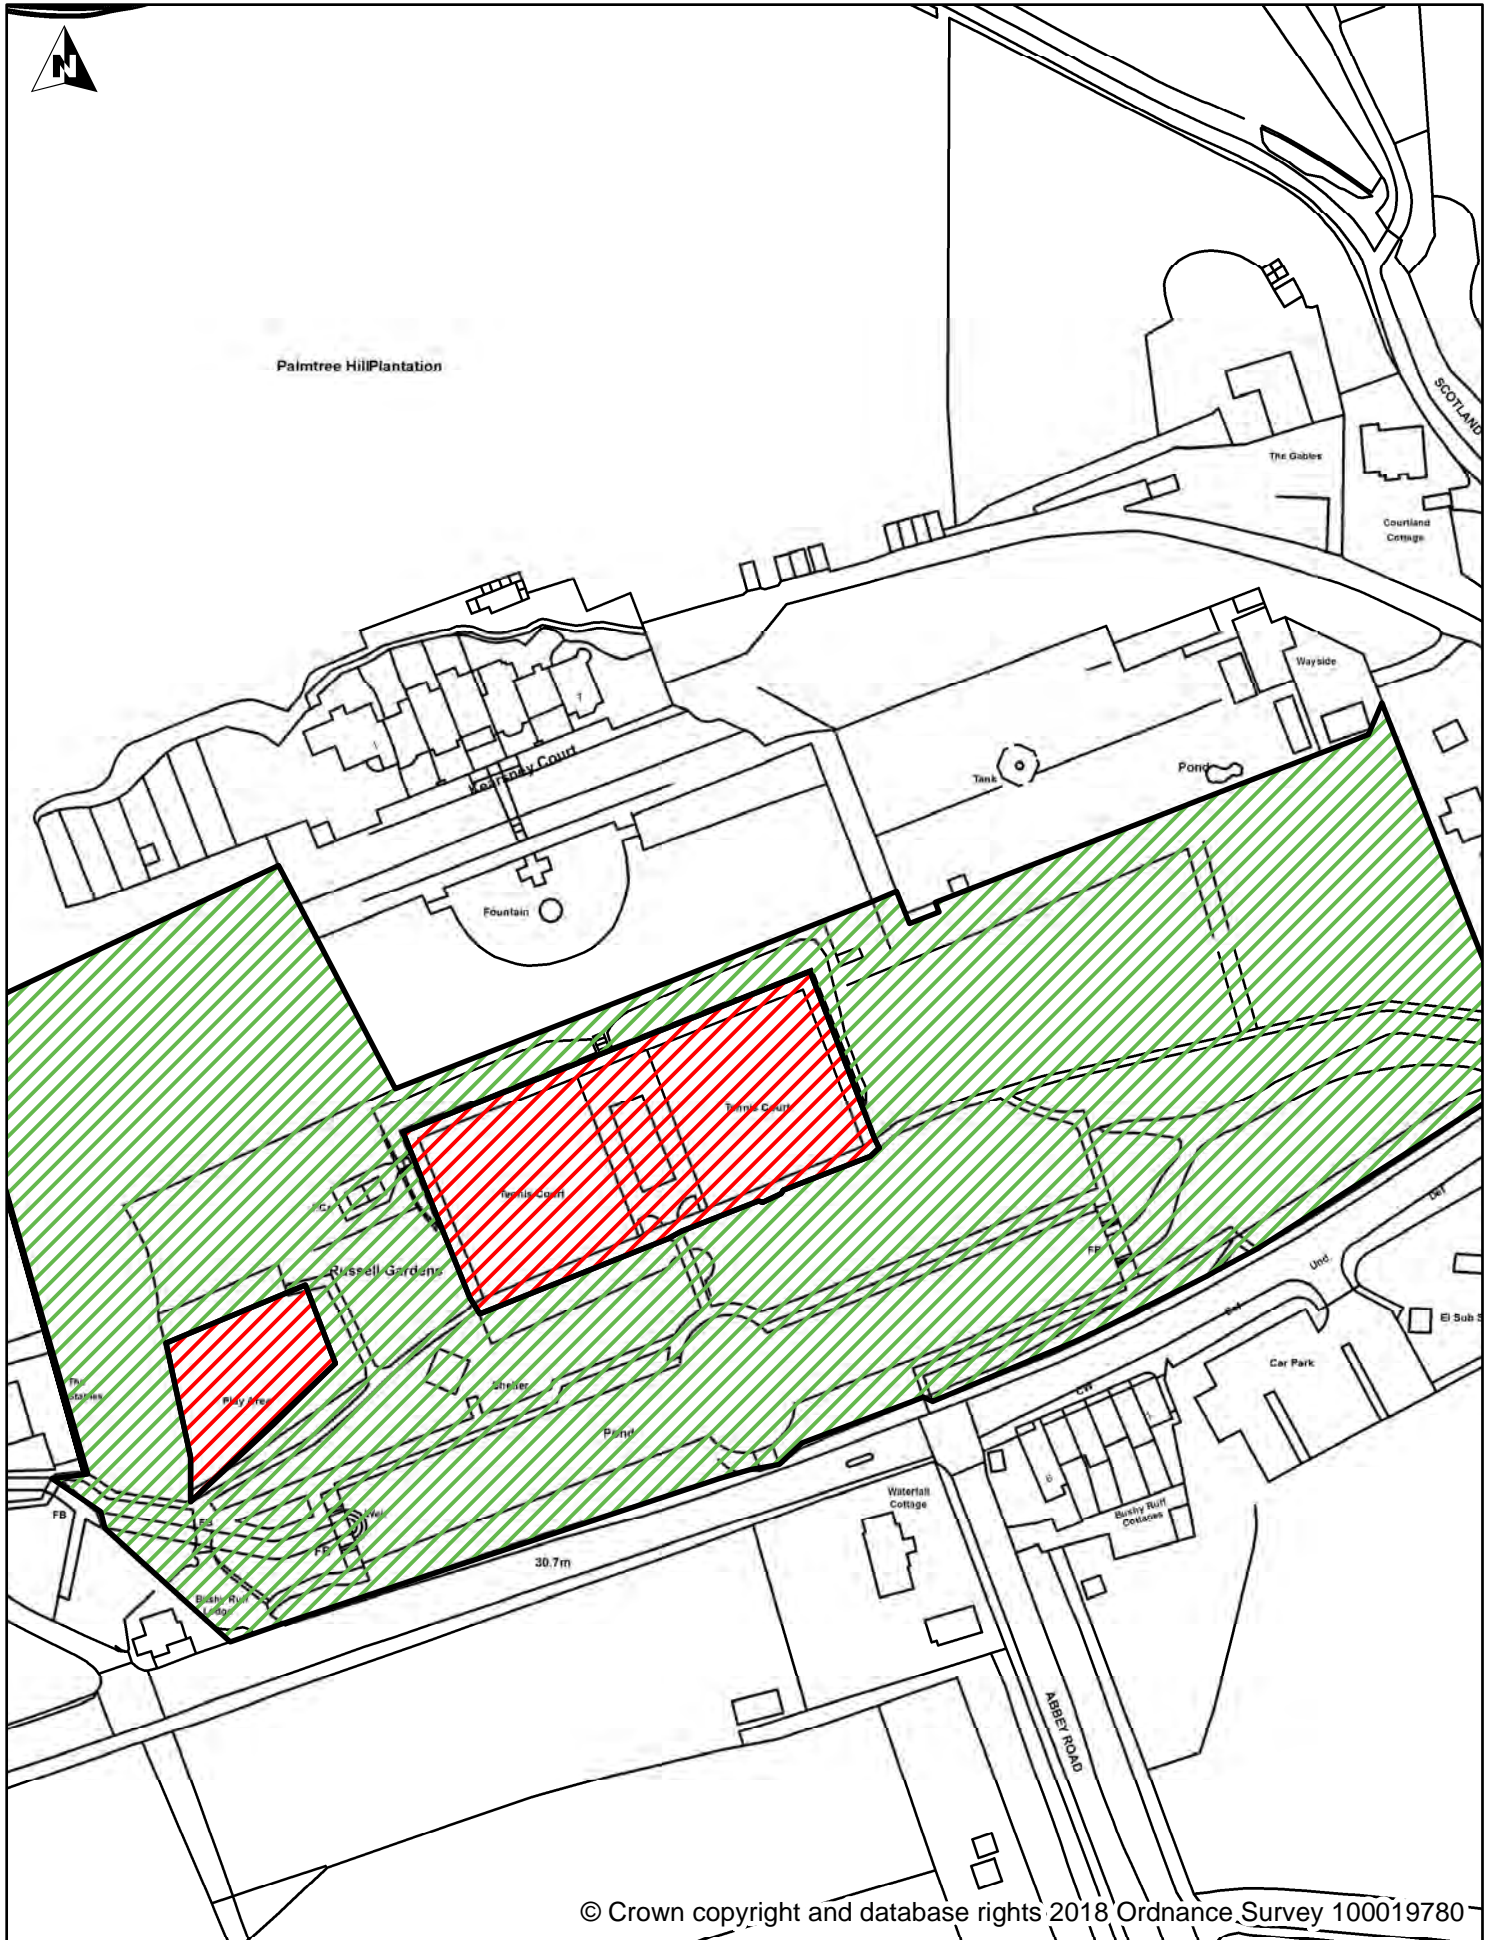

© Crown copyright and database rights 2018 Ordnance Survey 100019780

Dover District Council Public Spaces Protection Order-

Legend

Dover District Council
Honeywood Close
White Cliffs Business Park
Whitfield
DOVER
CT16 3PJ

Schedule 2 Map 39

**Enclosed Children's Play Area & Tennis Courts,
Russell Gardens**

- Dog Exclusion
- Dogs On Leads
- Seasonal Dog Bans