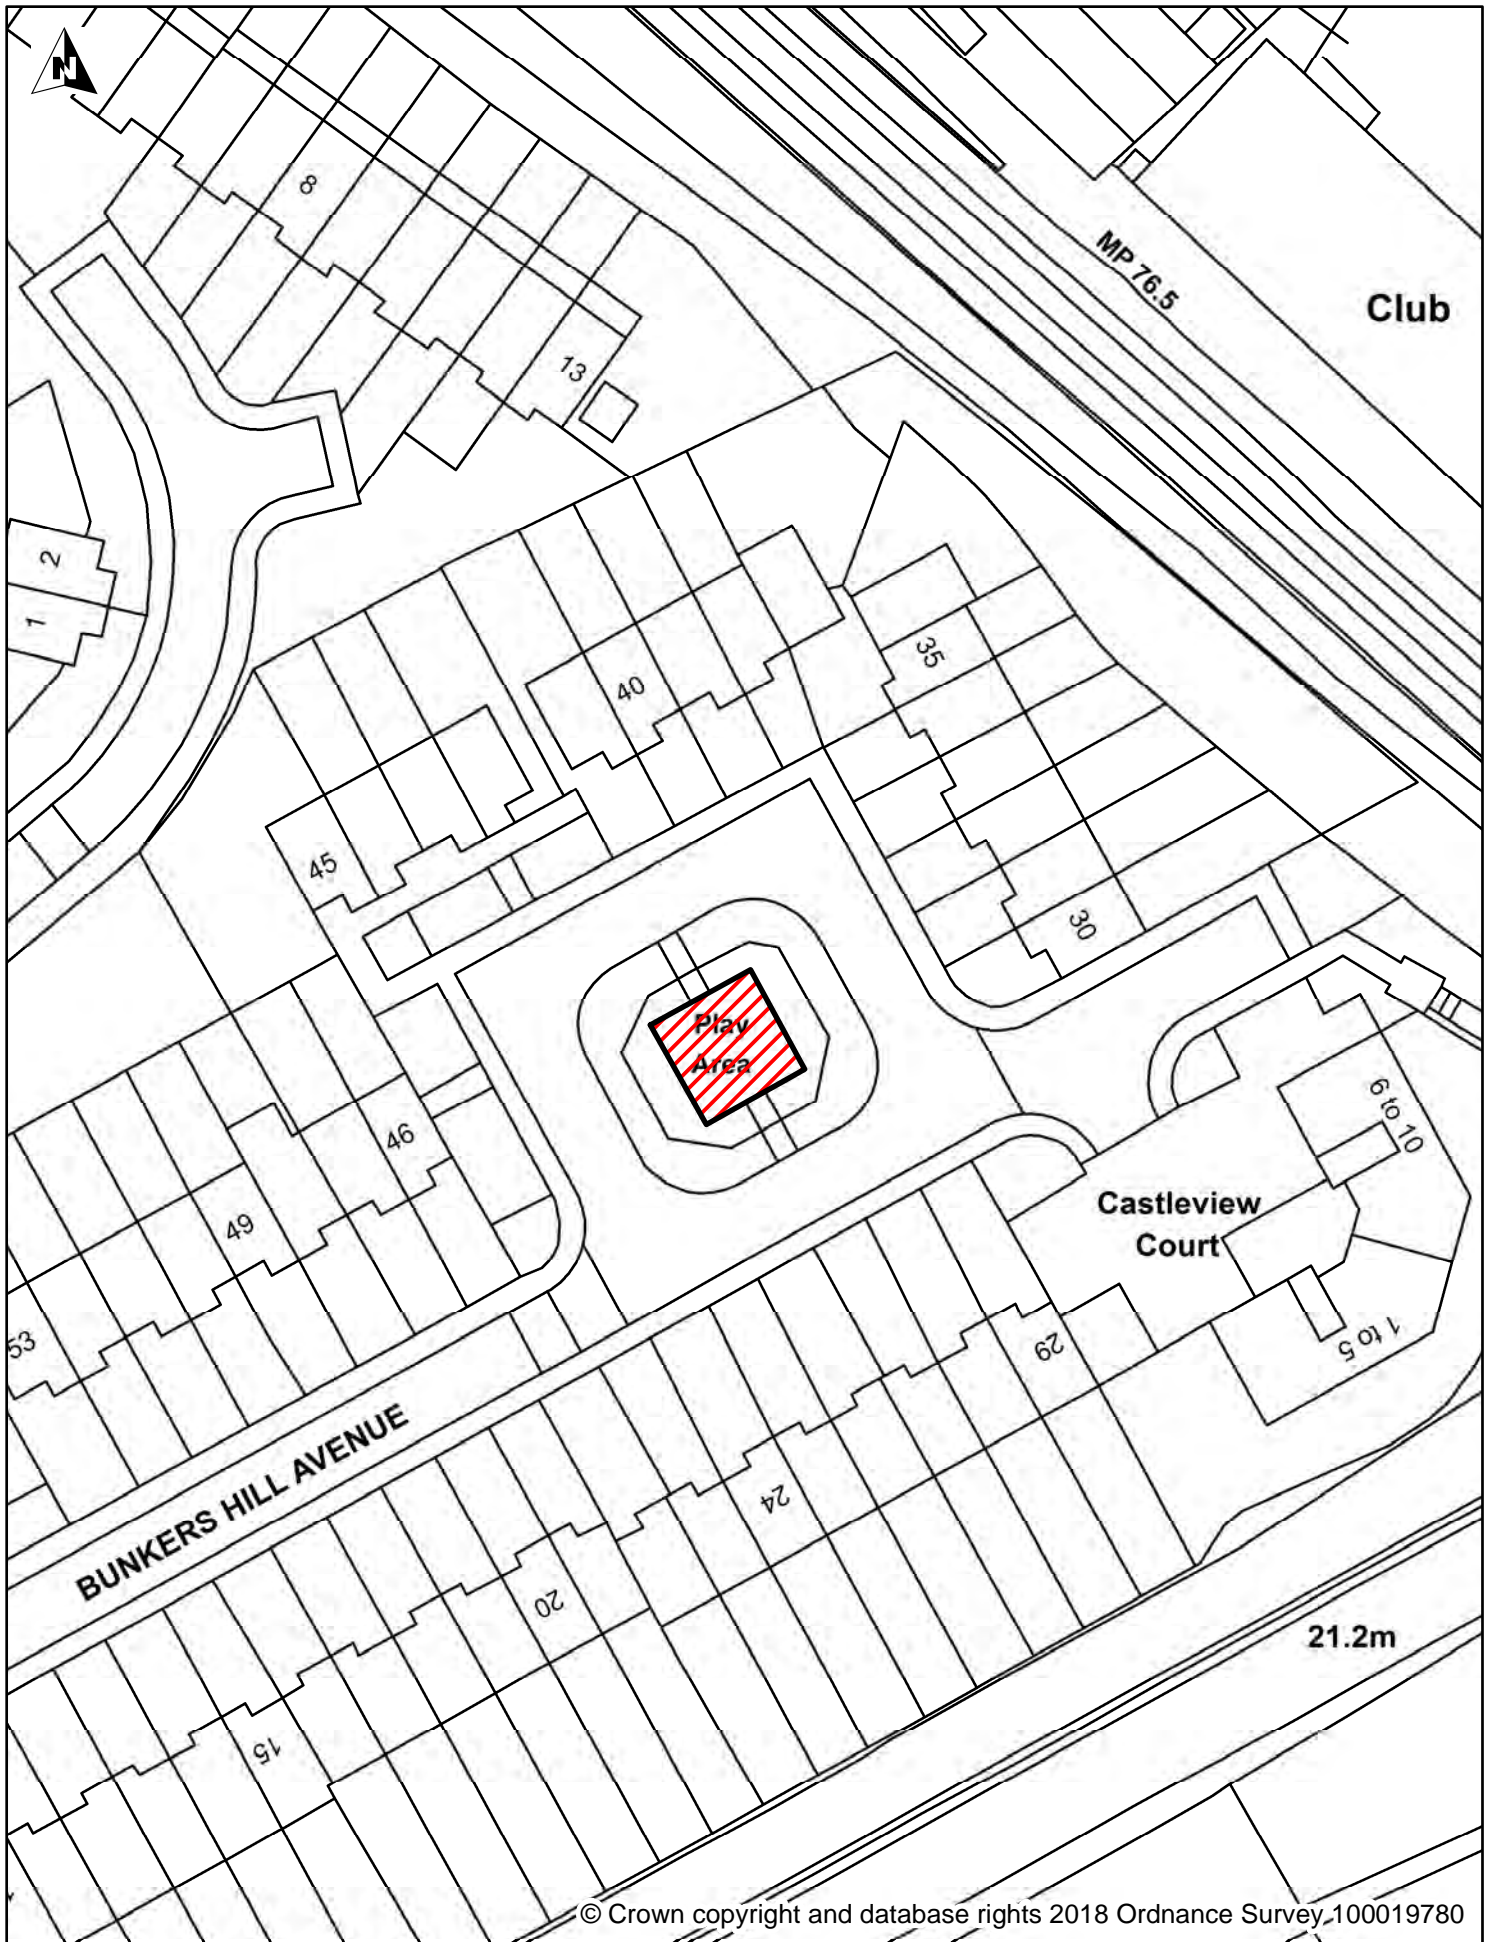

© Crown copyright and database rights 2018 Ordnance Survey_100019780

Dover District Council
Honeywood Close
White Cliffs Business Park
Whitfield
DOVER
CT16 3PJ

Dover District Council Public Spaces Protection Order-

Schedule 2 Map 14

Enclosed Children's Play Area, Bunkers Hill Avenue, Dover

Legend

- Dog Exclusion
- Dogs On Leads
- Seasonal Dog Bans