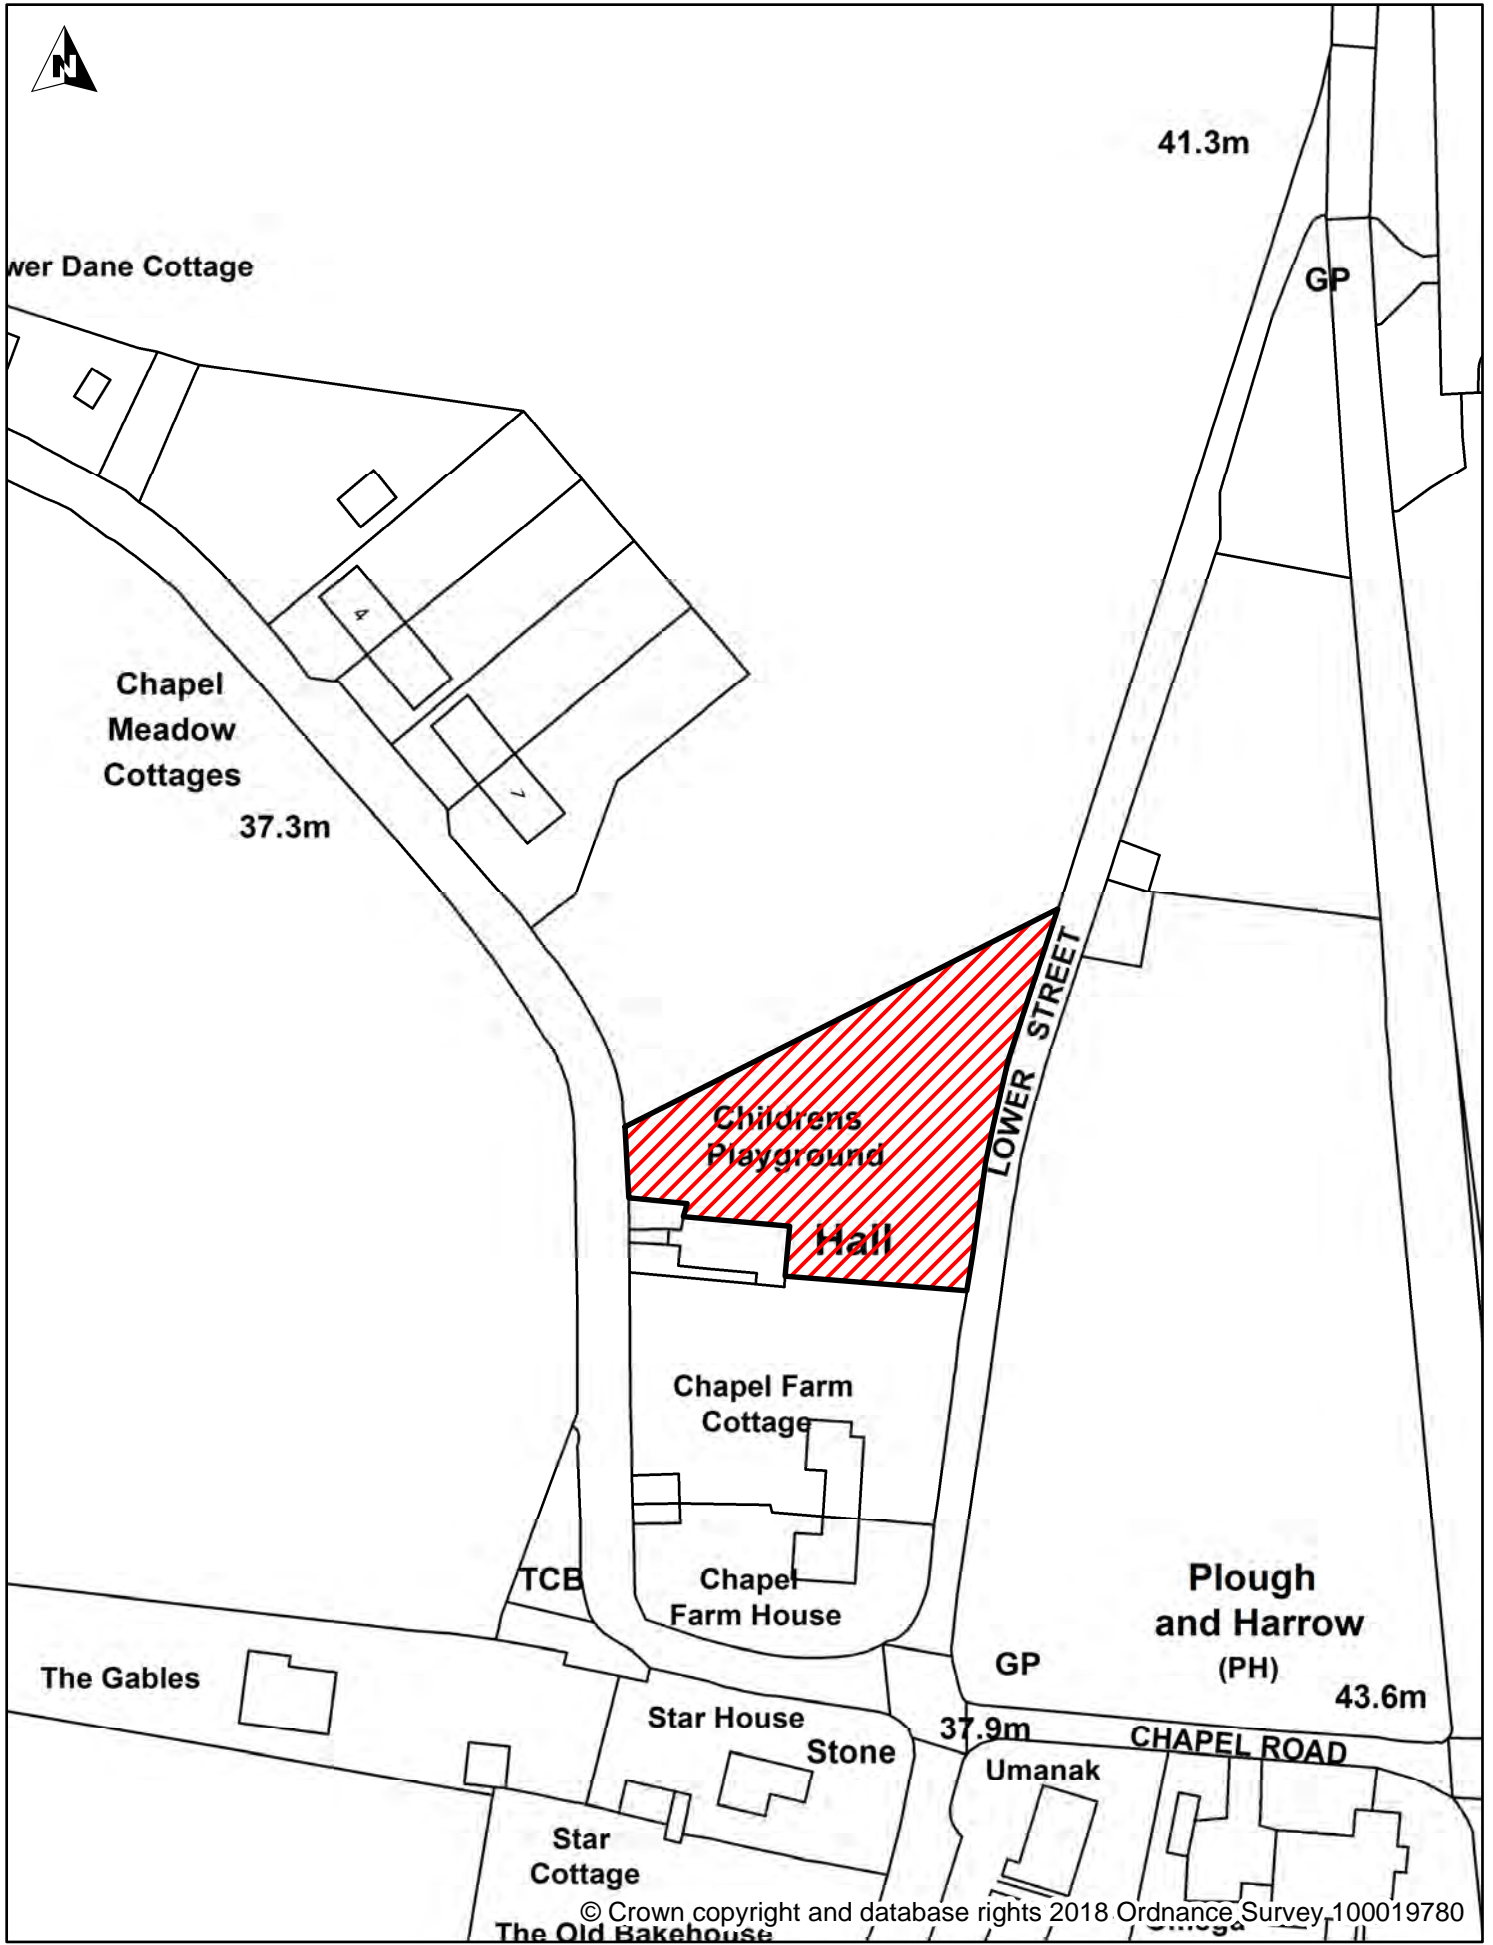

Legend

Schedule 2 Map 47

-  Dog Exclusion
-  Dogs On Leads
-  Seasonal Dog Bans

Dover District Council
 Honeywood Close
 White Cliffs Business Park
 Whitfield
 DOVER
 CT16 3PJ

Enclosed Children's Play Area & Tennis Courts, King Georges Field, Well Lane, St Margarets