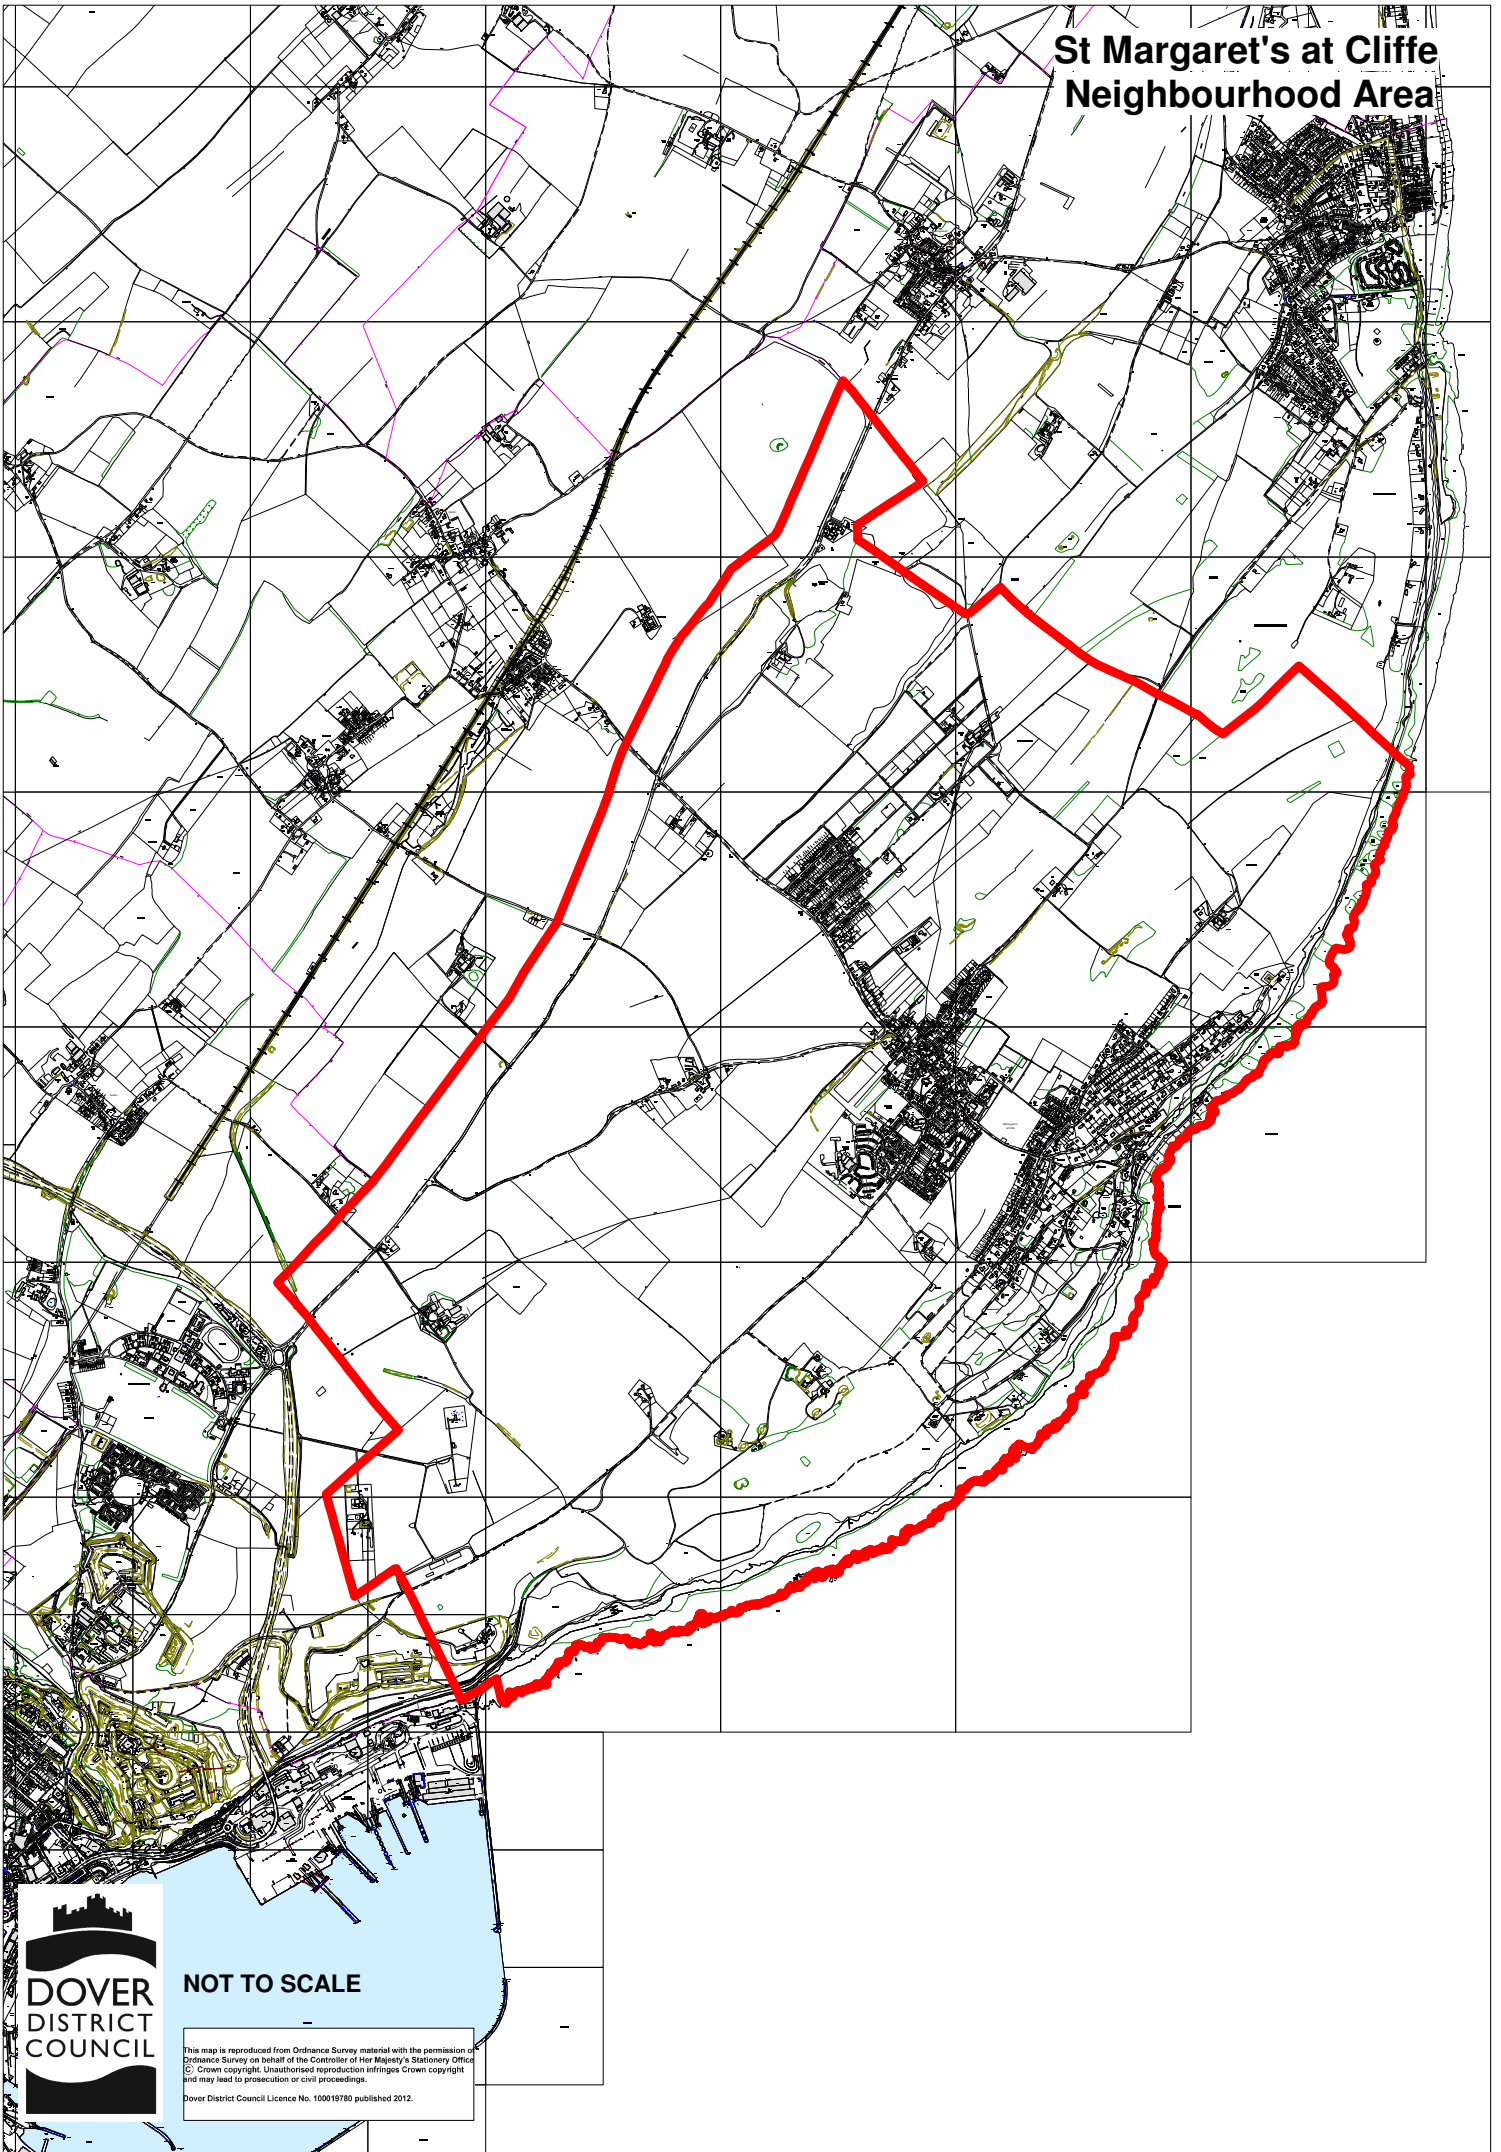

St Margaret's at Cliffe Neighbourhood Area

NOT TO SCALE